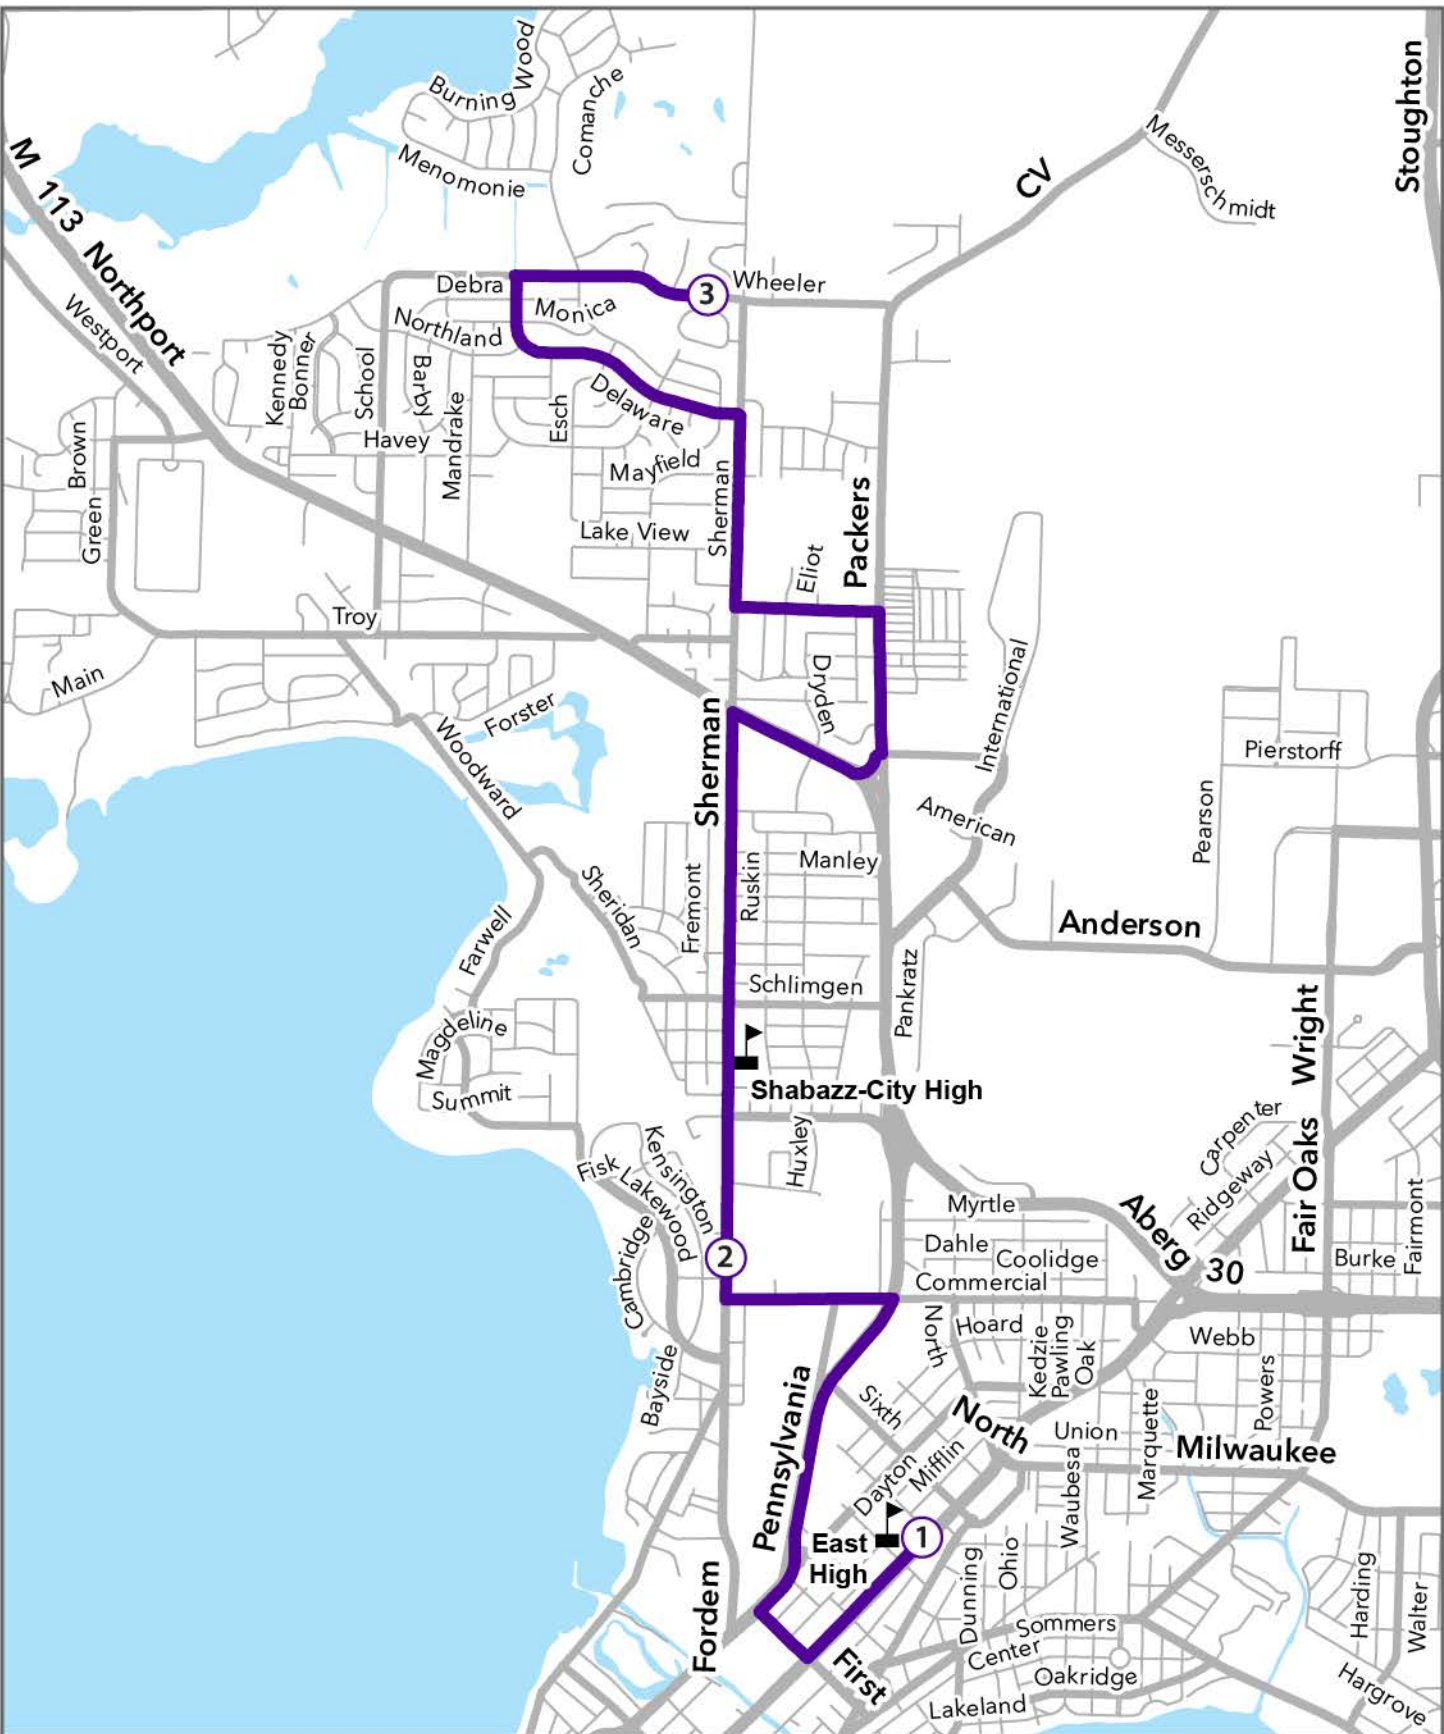

603 - East High

Legend

School

Route

603 AM – East High School

7:30 AM From : Wheeler & Sherman

To : 603 EAST HIGH

Via Wheeler Rd

Tennyson , Scott , Darwins

Right Darwin Rd

Right Northport Dr

Dryden

Left N Sherman Ave

*Northport , Trailsway , Melrose
Schlimgen , Farragut , Aberg , Roth ,
Oxford*

Left Commercial Ave

Right North St

Right E Washington Ave

7:53 AM Arrive E Washington @ East High [E100]

603 - Cherokee

Legend

- School
- Route

603 PM – Cherokee

3:49 PM From: EAST HIGH

To : 603 Cherokee

Right Northport Dr

N Sherman ,Dryden

Left Darwin Rd

Left Packers Ave

Darwin ,Scott

Left Tennyson Ln

Packers ,Whitman

Right N Sherman Ave