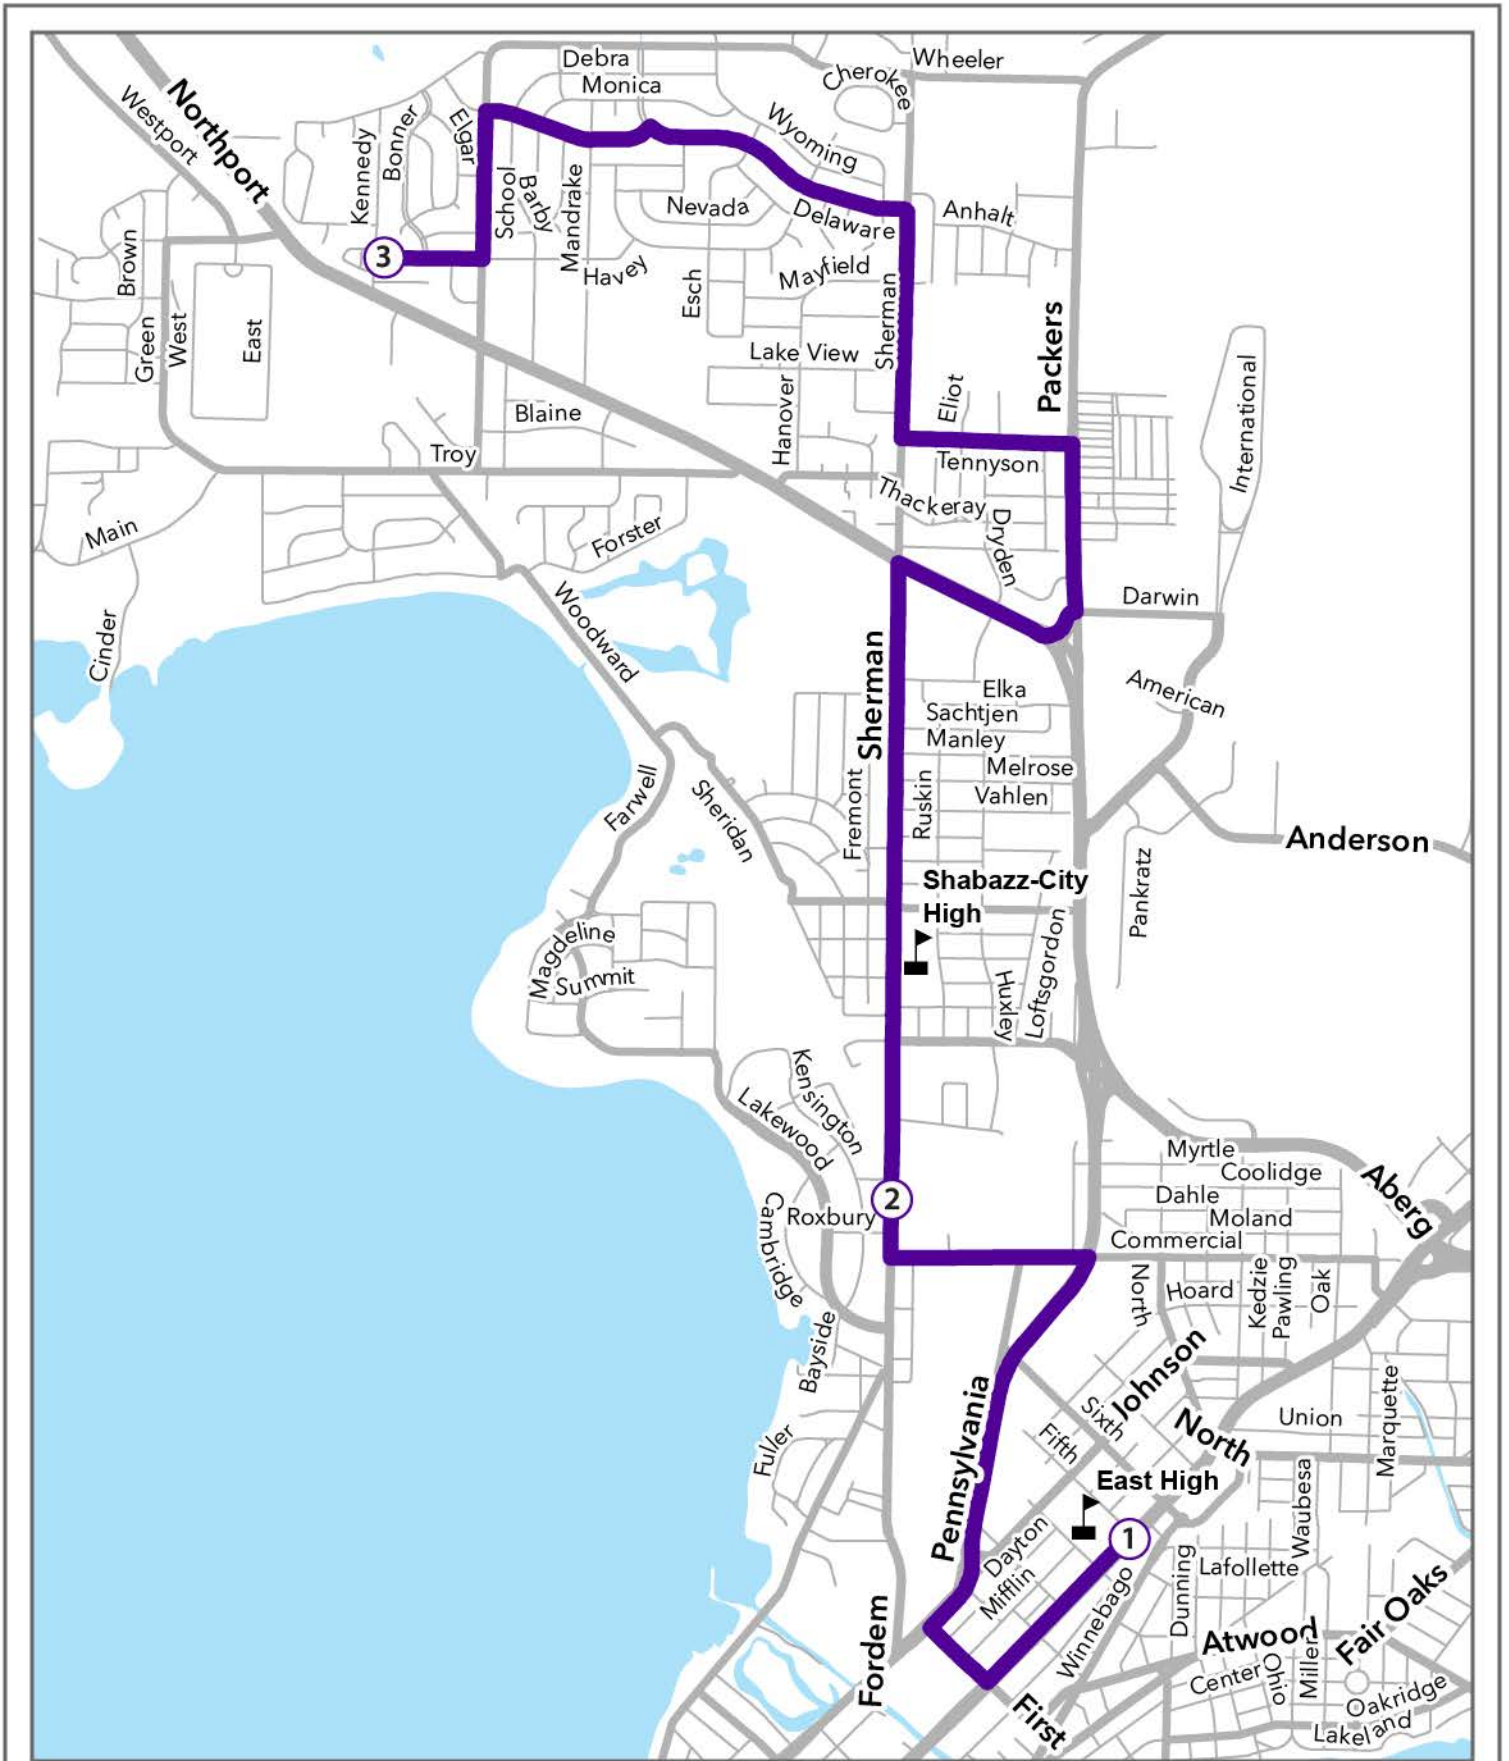

604 - East High

Legend

School

Route

604 AM – East High School

7:29 AM From : KENNEDY RD & HAVEY

To : 604 EAST HIGH

Right Havey Rd	<i>School [S]</i>
Left School Rd	<i>Fulton [S], Northland [S]</i>
Right Northland Dr	<i>Mandrake [S]</i>
Right Delaware Blvd	<i>Tennessee , Esch , Dakota</i>
Right N Sherman Ave	<i>Delaware , Sunfield , Lake View</i>
7:38 AM Left Tennyson Ln	<i>N Sherman , Whitman</i>
Right Packers Ave	<i>Tennyson , Scott , Darwin [S]</i>
Right Darwin Rd	
Right Northport Dr	<i>Dryden</i>
Left N Sherman Ave	<i>Northport , Trailsway , Melrose , Schlimgen , Farragut , Aberg , Roth , Oxford</i>
Left Commercial Ave	
Right North St	
Right E Washington Ave	

7:53 AM ARRIVE E WASHINGTON @ EAST HIGH [E100]

604 - Kennedy

Legend

School

Route

604 PM – Kennedy

3:49 PM From: EAST HIGH

To : 604 Kennedy

Right Northport Dr

N Sherman ,Dryden

Left Darwin Rd

Left Packers Ave

Darwin ,Scott

Left Tennyson Ln

Packers ,Whitman

Right N Sherman Ave

Tennyson ,Lake View ,Sunfield

Left Delaware Blvd

N Sherman [S] ,Dakota ,Esch ,Tennessee

Left Northland

Mandrake , School

4:17 PM Left School

Fulton , Havey , Kennedy