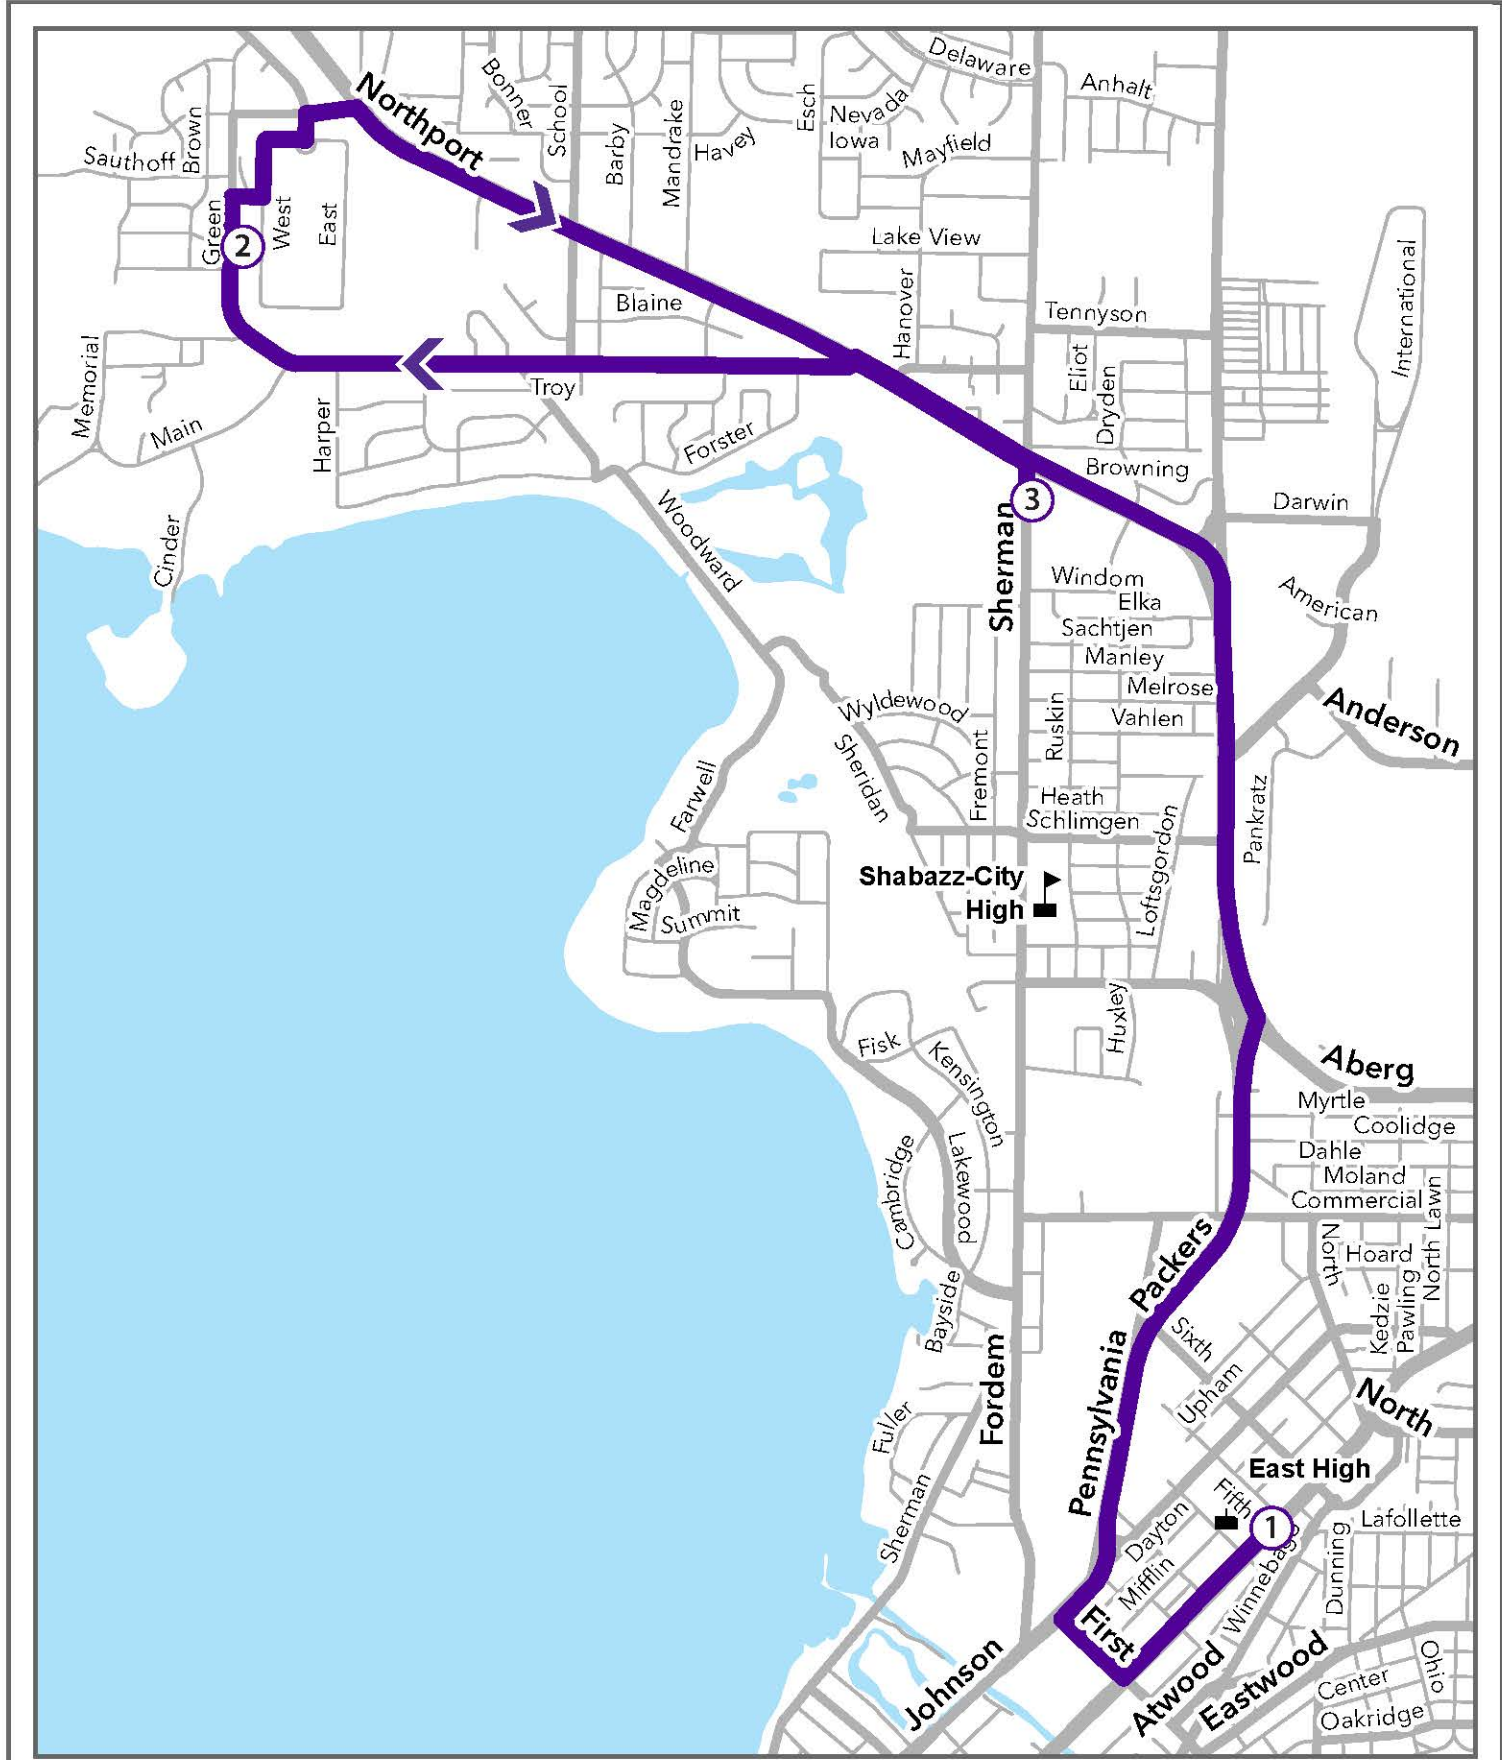

## Legend

School

Route

**605 AM – East High School**

**7:28 AM From : NORTHPORT DR & N SHERMAN**

**To : 605 EAST HIGH**

Via Northport	<i>Warner Park</i>
Left Troy Dr	<i>Forster , Goodland , Crosswalk , School Karstens , Lerdahl , Harper , Green</i>
Right Green Ave	<i>Meadow Ridge</i>
Right Murphy Dr	<i>Green</i>
Left West Rd	<i>Central Wisconsin</i>
Right North Rd	
Left Marion Blvd	
Right Knutson Dr	<i>Northport</i>
<b>7:39 AM</b> Right Northport Dr	<i>Kennedy , School , Barby , Goodland Troy , Warner Park , N Sherman , Dryden</i>
Right Packers Ave	<i>Elka , Manley , International , Schlimgen</i>
Right Packers-Aberg Ramp	
Cross Aberg	<i>Aberg</i>
To Aberg-Packers Ramp	
Merge Packers Ave	
Left Commercial Ave	
Right North St	
Right E Washington Ave	

**7:54 AM Arrive E Washington @ East High [E100]**

### Legend

- School
- Route

Cross Aberg

To Aberg-Packers Ramp

Merge Packers Ave *Schlimgen , International , Manley , Elka*

Left Northport Dr *Dryden , N Sherman , Warner Park*

Left Troy Dr *Forster , Goodland , Crosswalk , School  
Karstens , Lerdahl , Harper , Green*