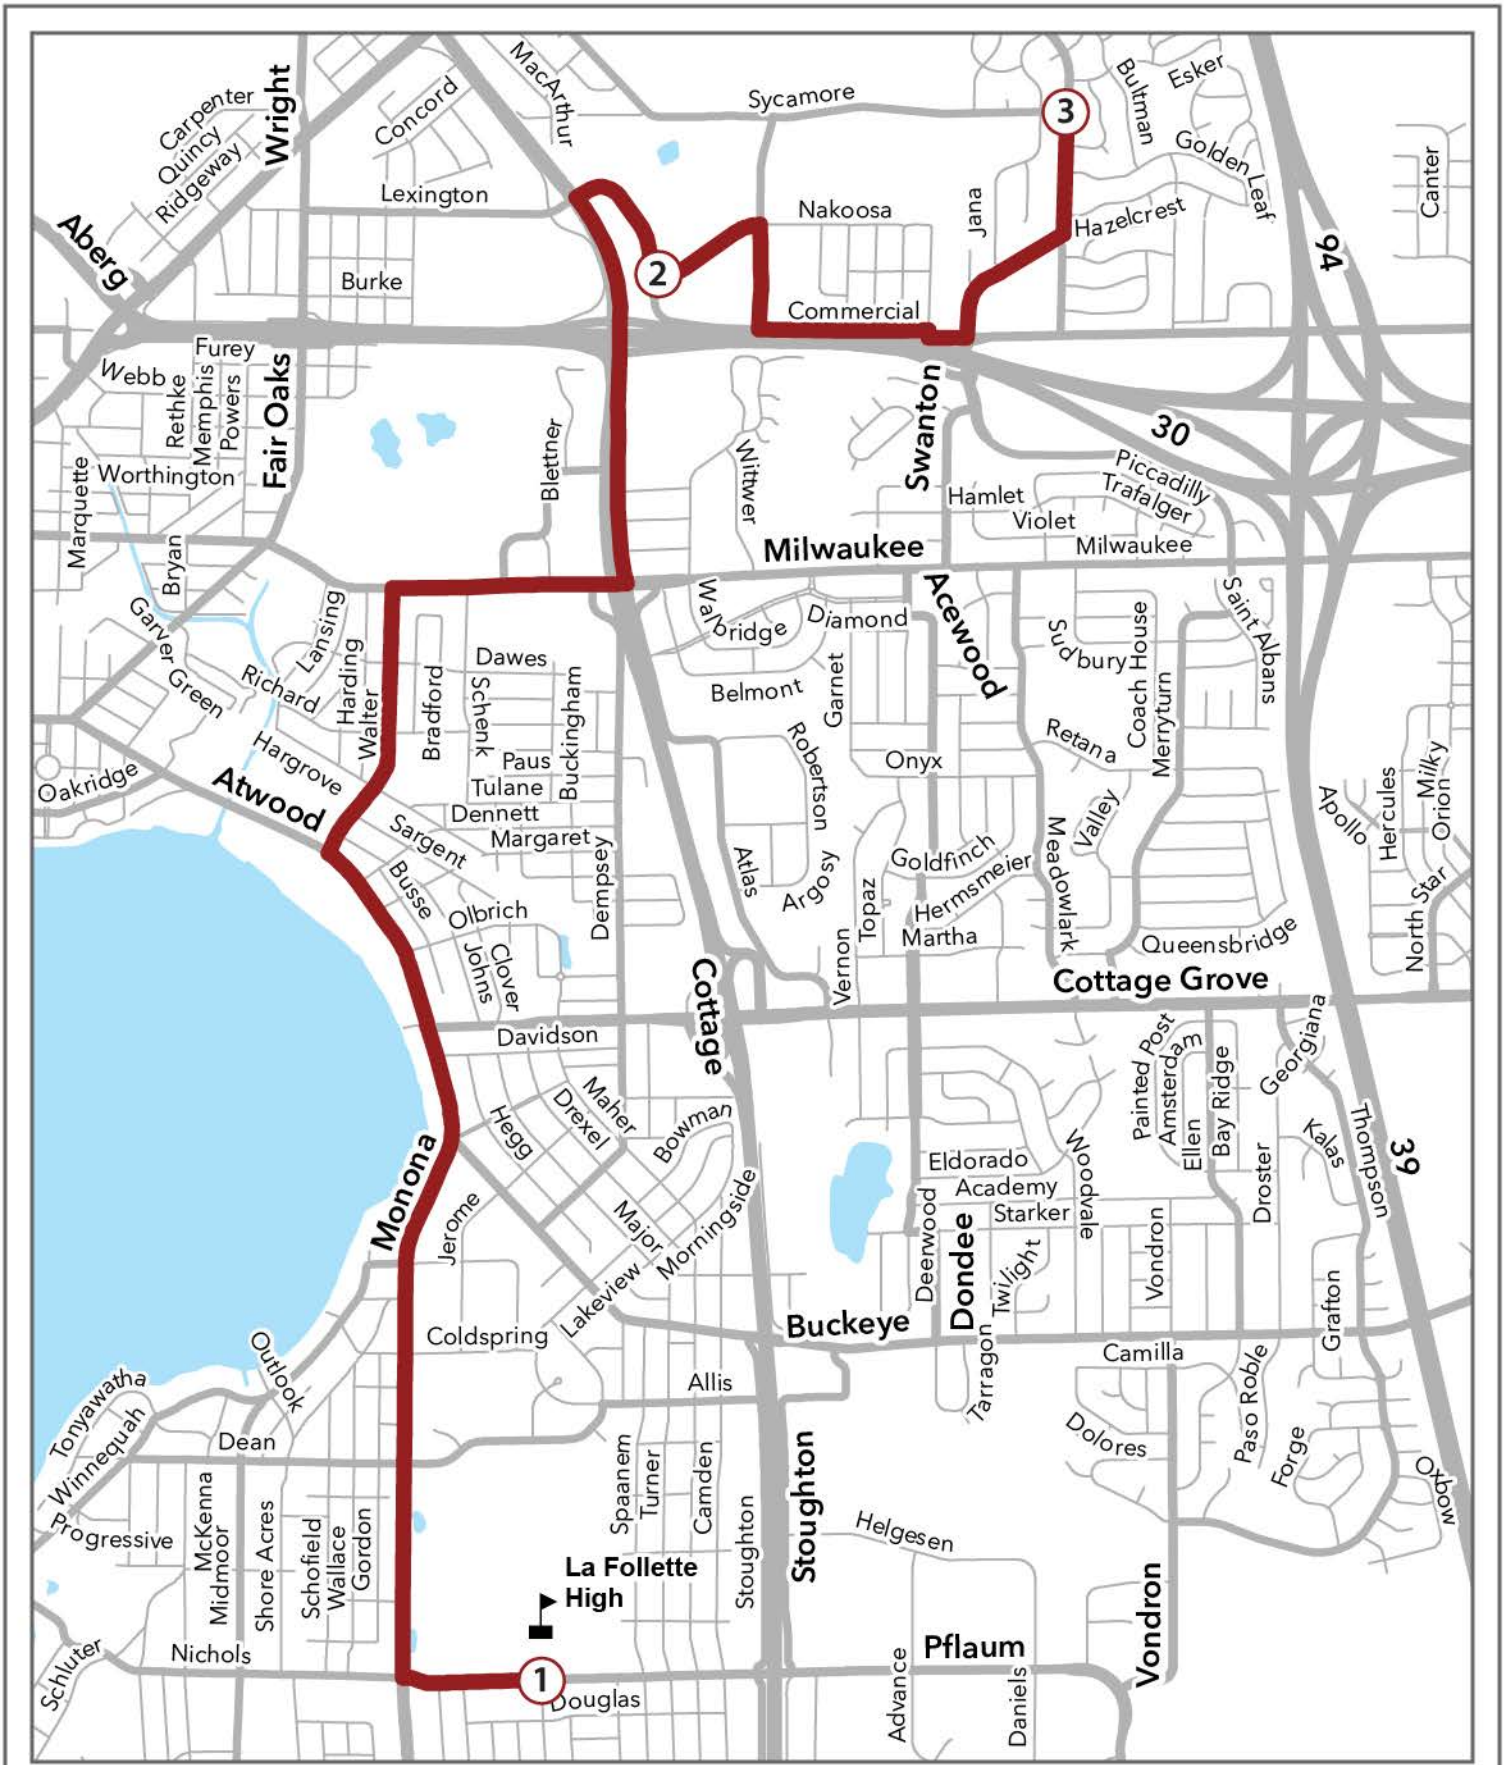

Left Walter St *Milwaukee , Dawes , Richard ,
Hargrove*

Left Atwood *Walter, Margaret, Cottage Grove*

Left Buckeye Rd *Monona [S]*

Right Turner Ave

Right Pflaum Rd

7:54 AM Arrive Pflaum @ Lafollette High [L700]

611 - Sycamore

Legend

School

Route

611 PM – Sycamore

3:47 PM From: LAFOLLETTE HIGH

To : 611 SYCAMORE

Right Monona Dr

To Atwood Ave

Cottage Grove , Margaret

Right Walter St

Atwood , Hargrove , Richard , Dawes

Right Milwaukee St

Walter , W Corporate , Dempsey

Left Milwaukee-Ush 51
Ramp

Merge N Stoughton Rd

Left Commercial Ave

Continue Commercial Ave

Left N Thompson

Commercial , Jana , Mesta , Golden Leaf

4:10 PM Left Sycamore

N Thompson