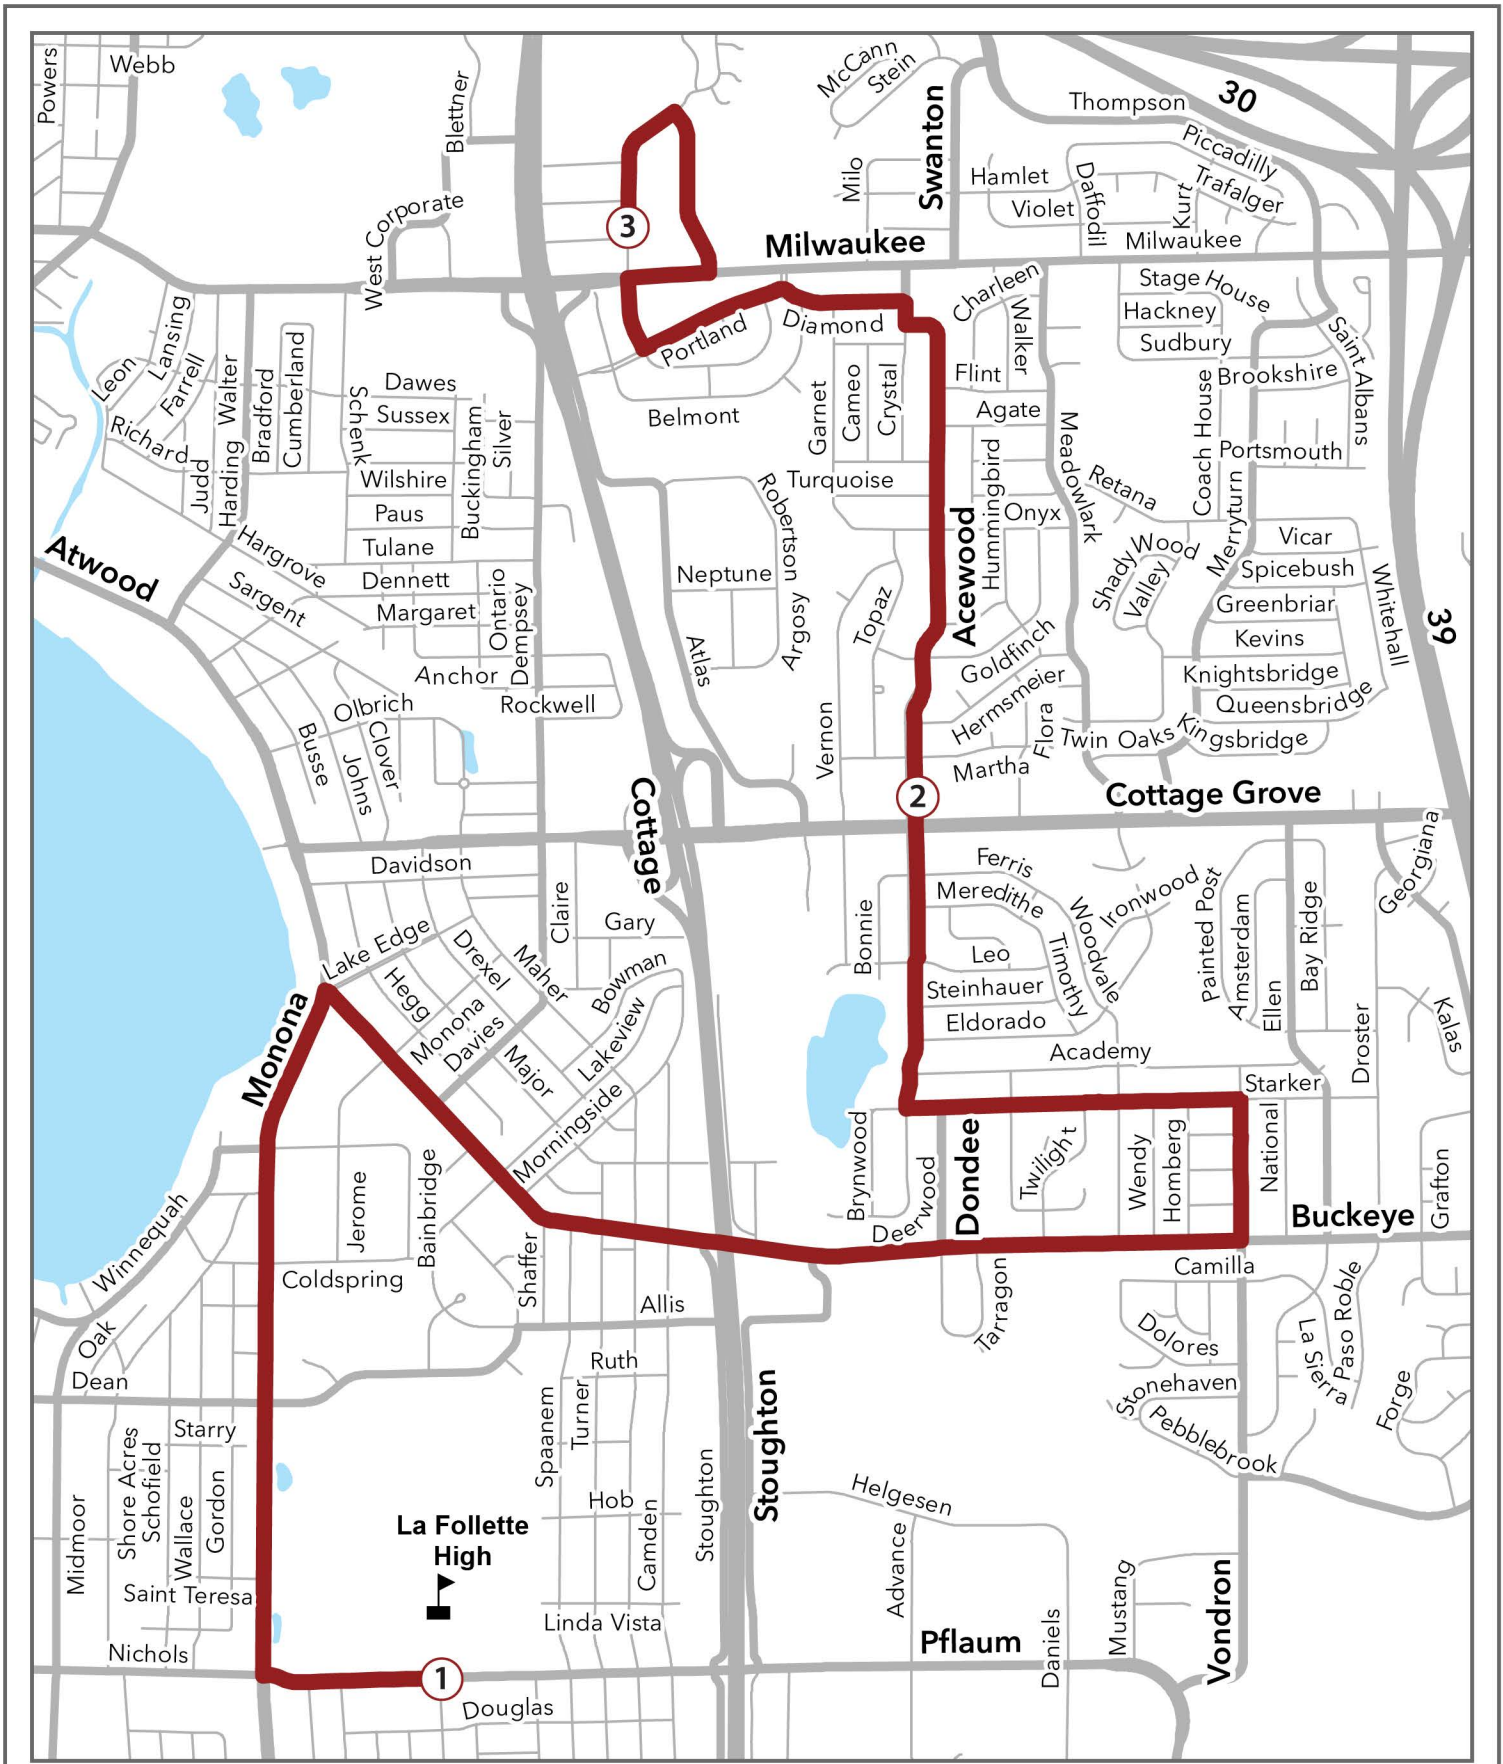

612 - Acewood

Legend

School

Route