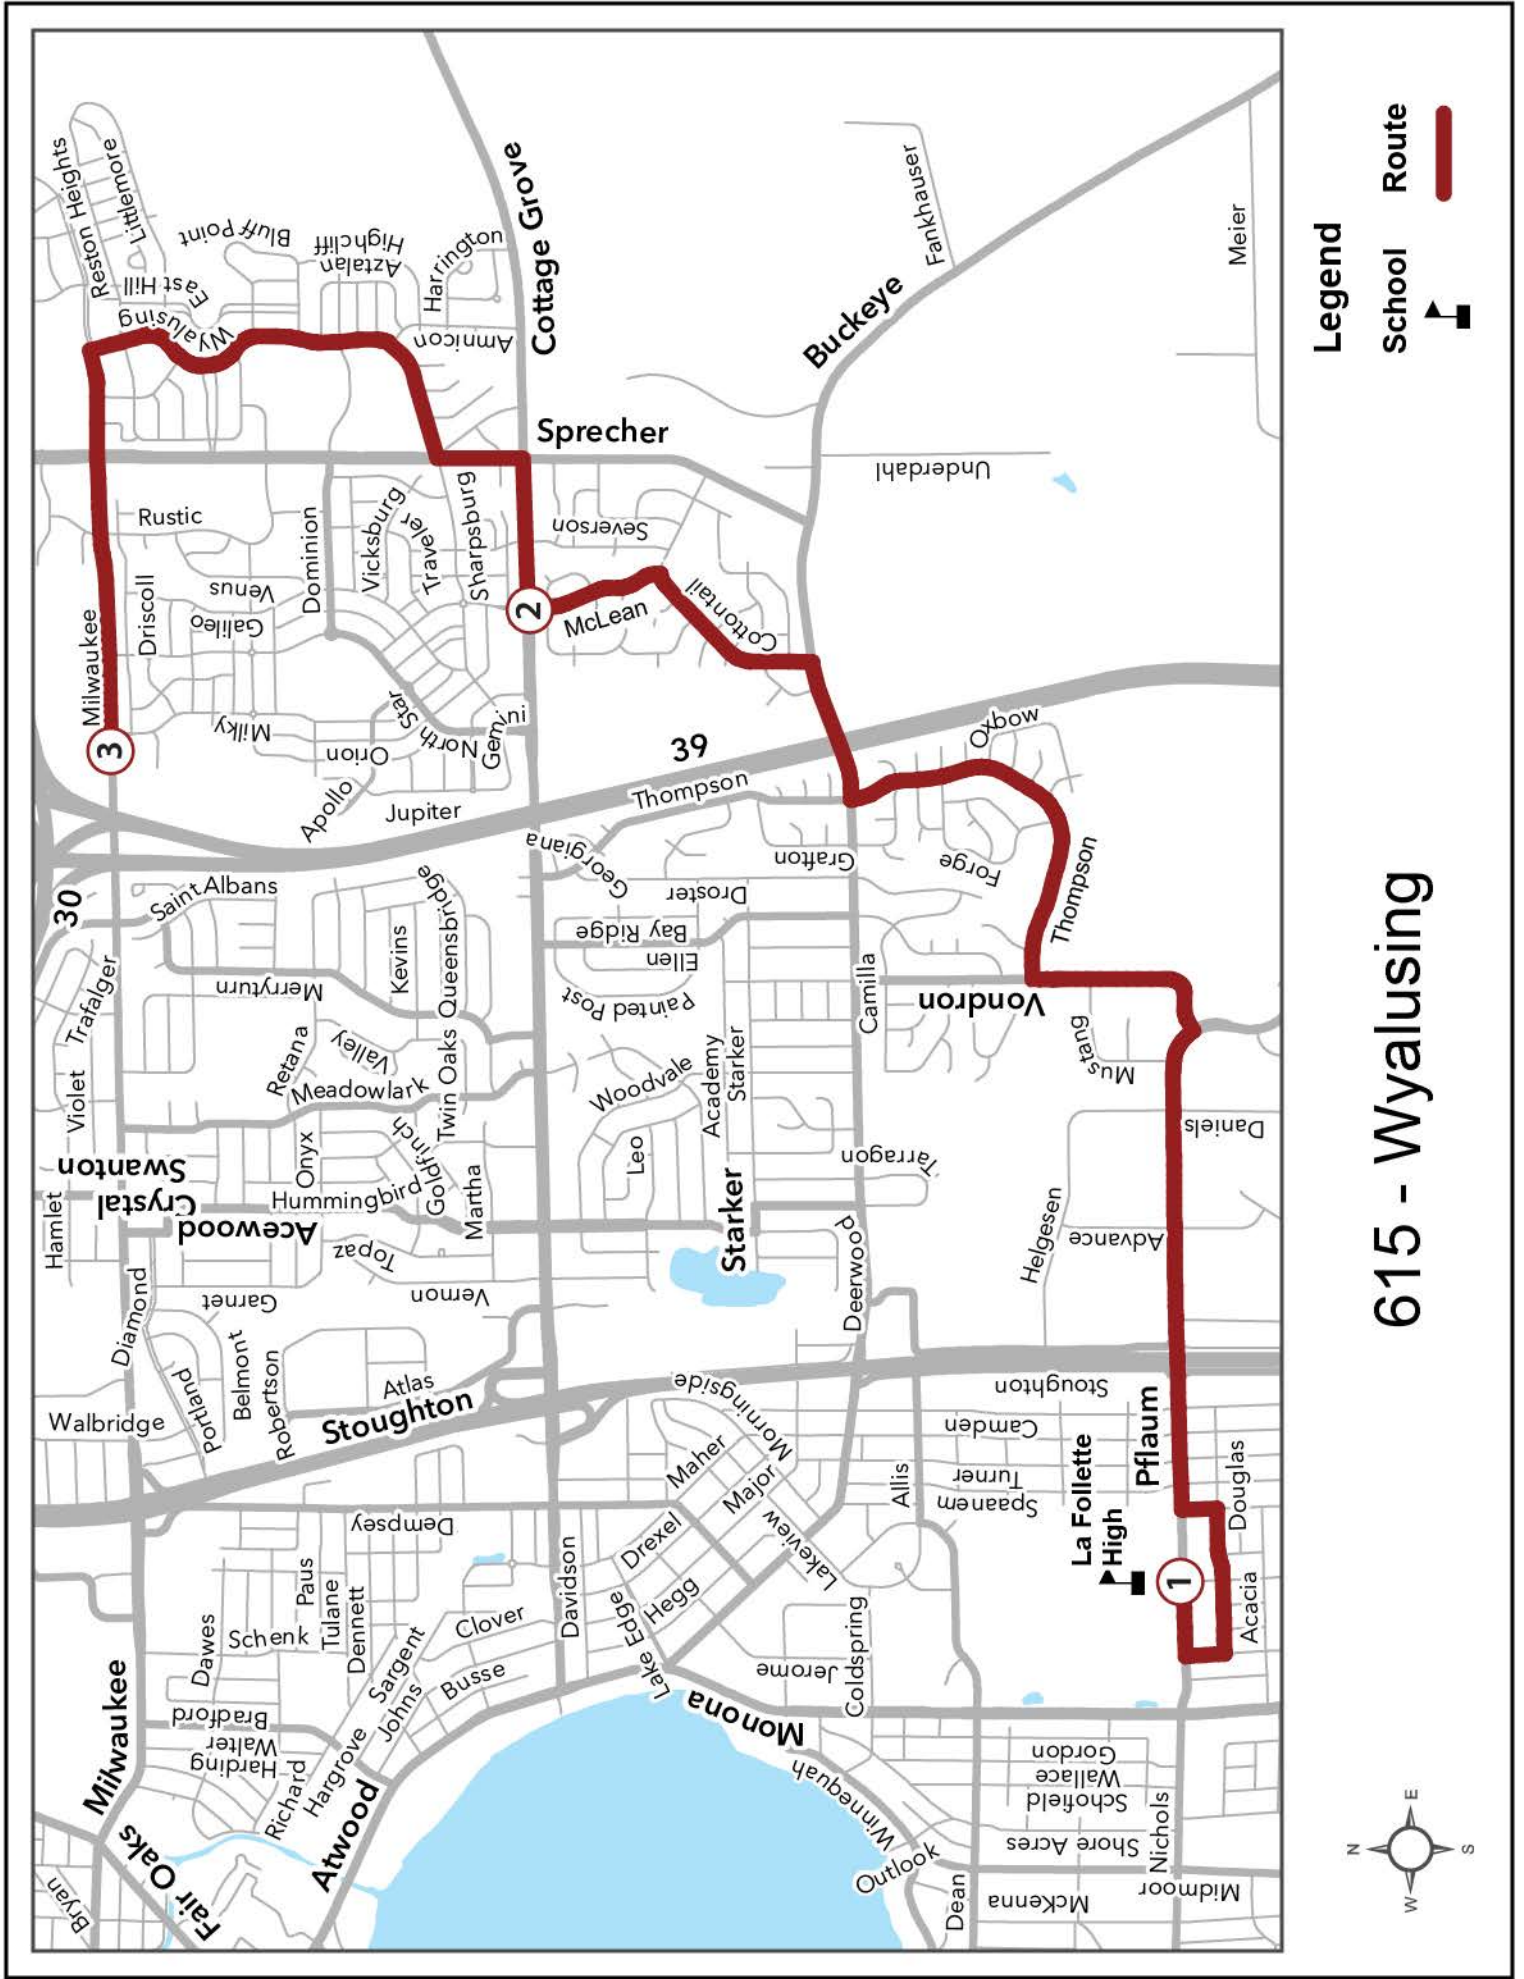

615 - Wyalusing

Legend

- School
- Route