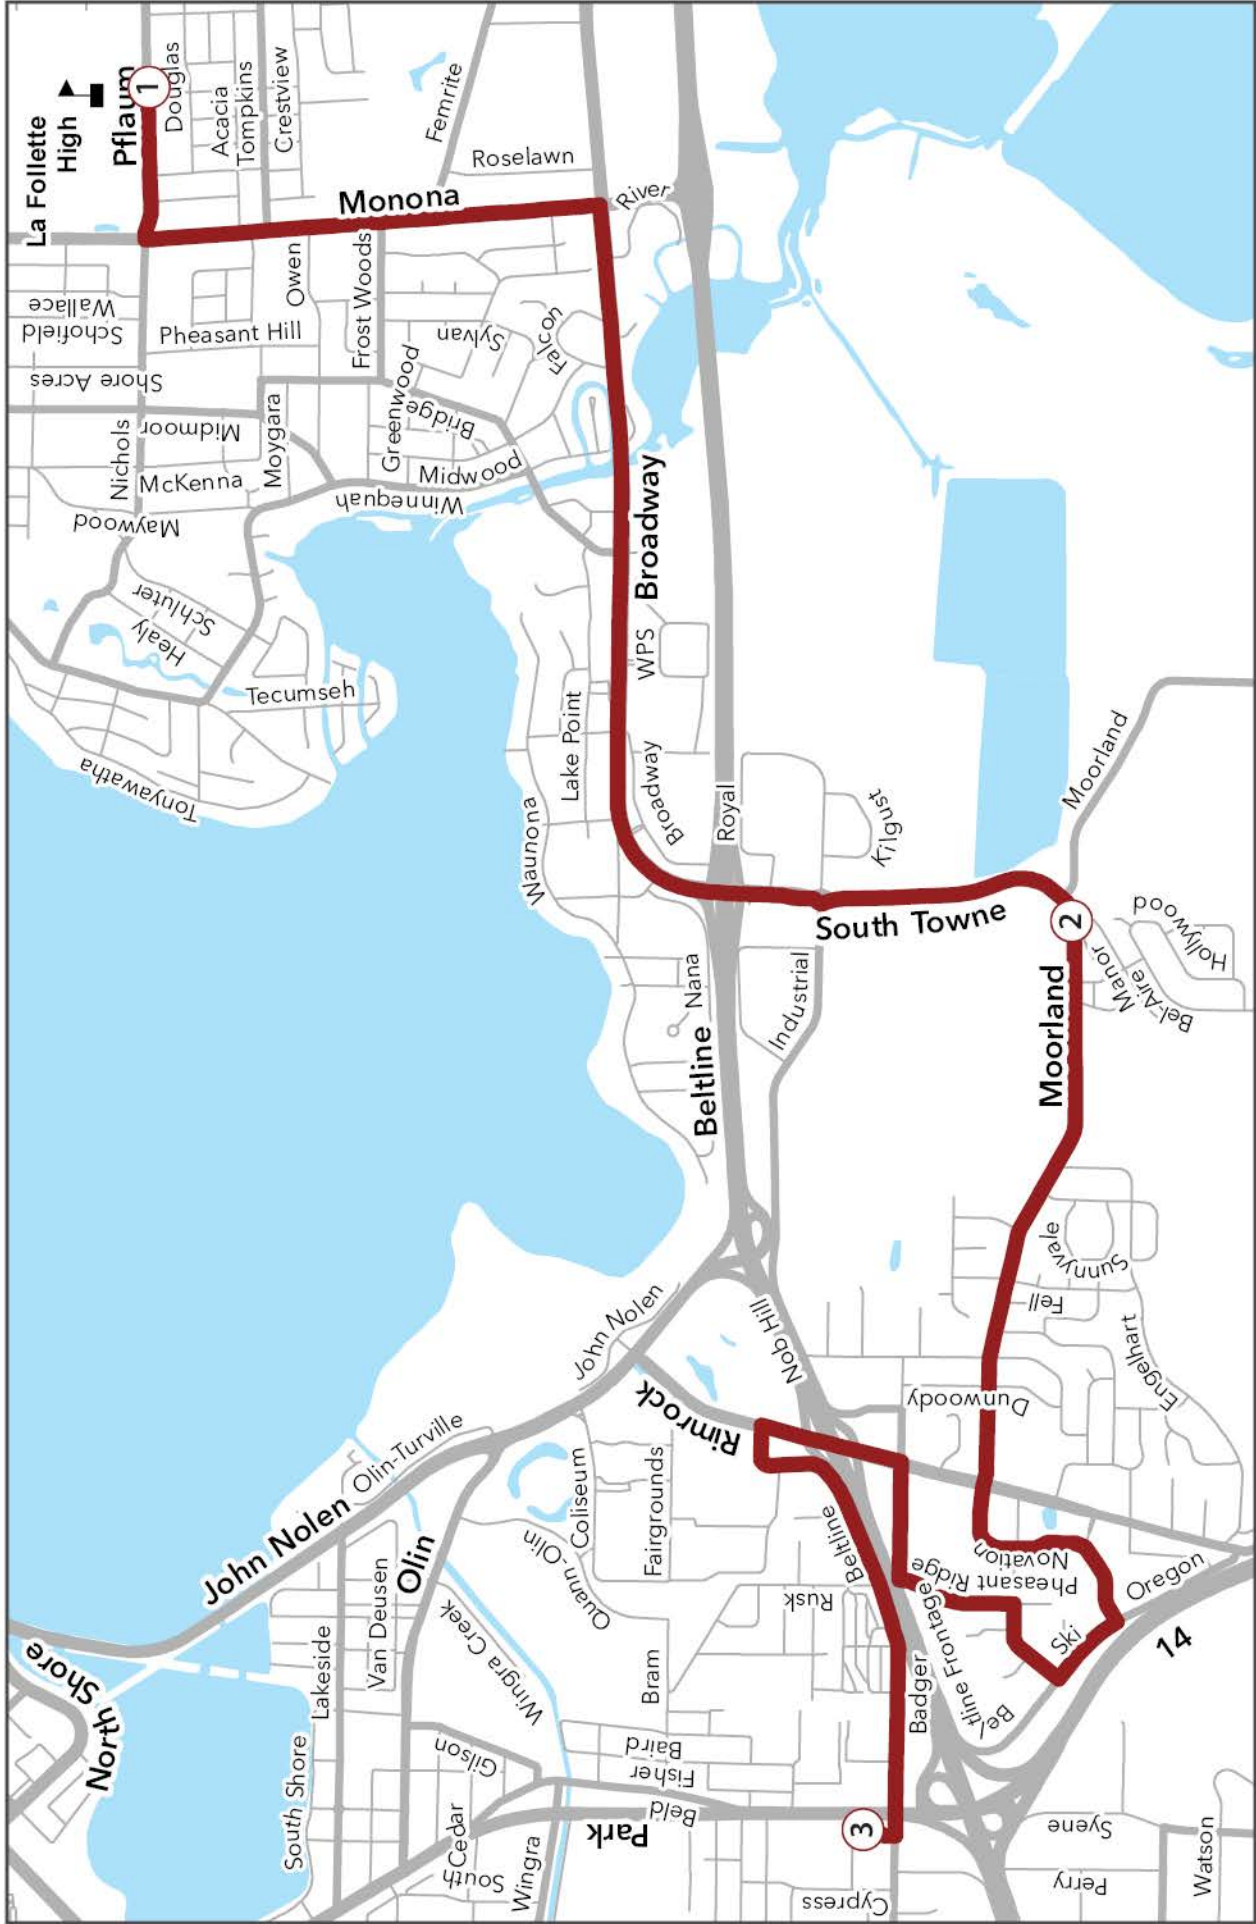

Legend

School

Route

618 - South Transfer