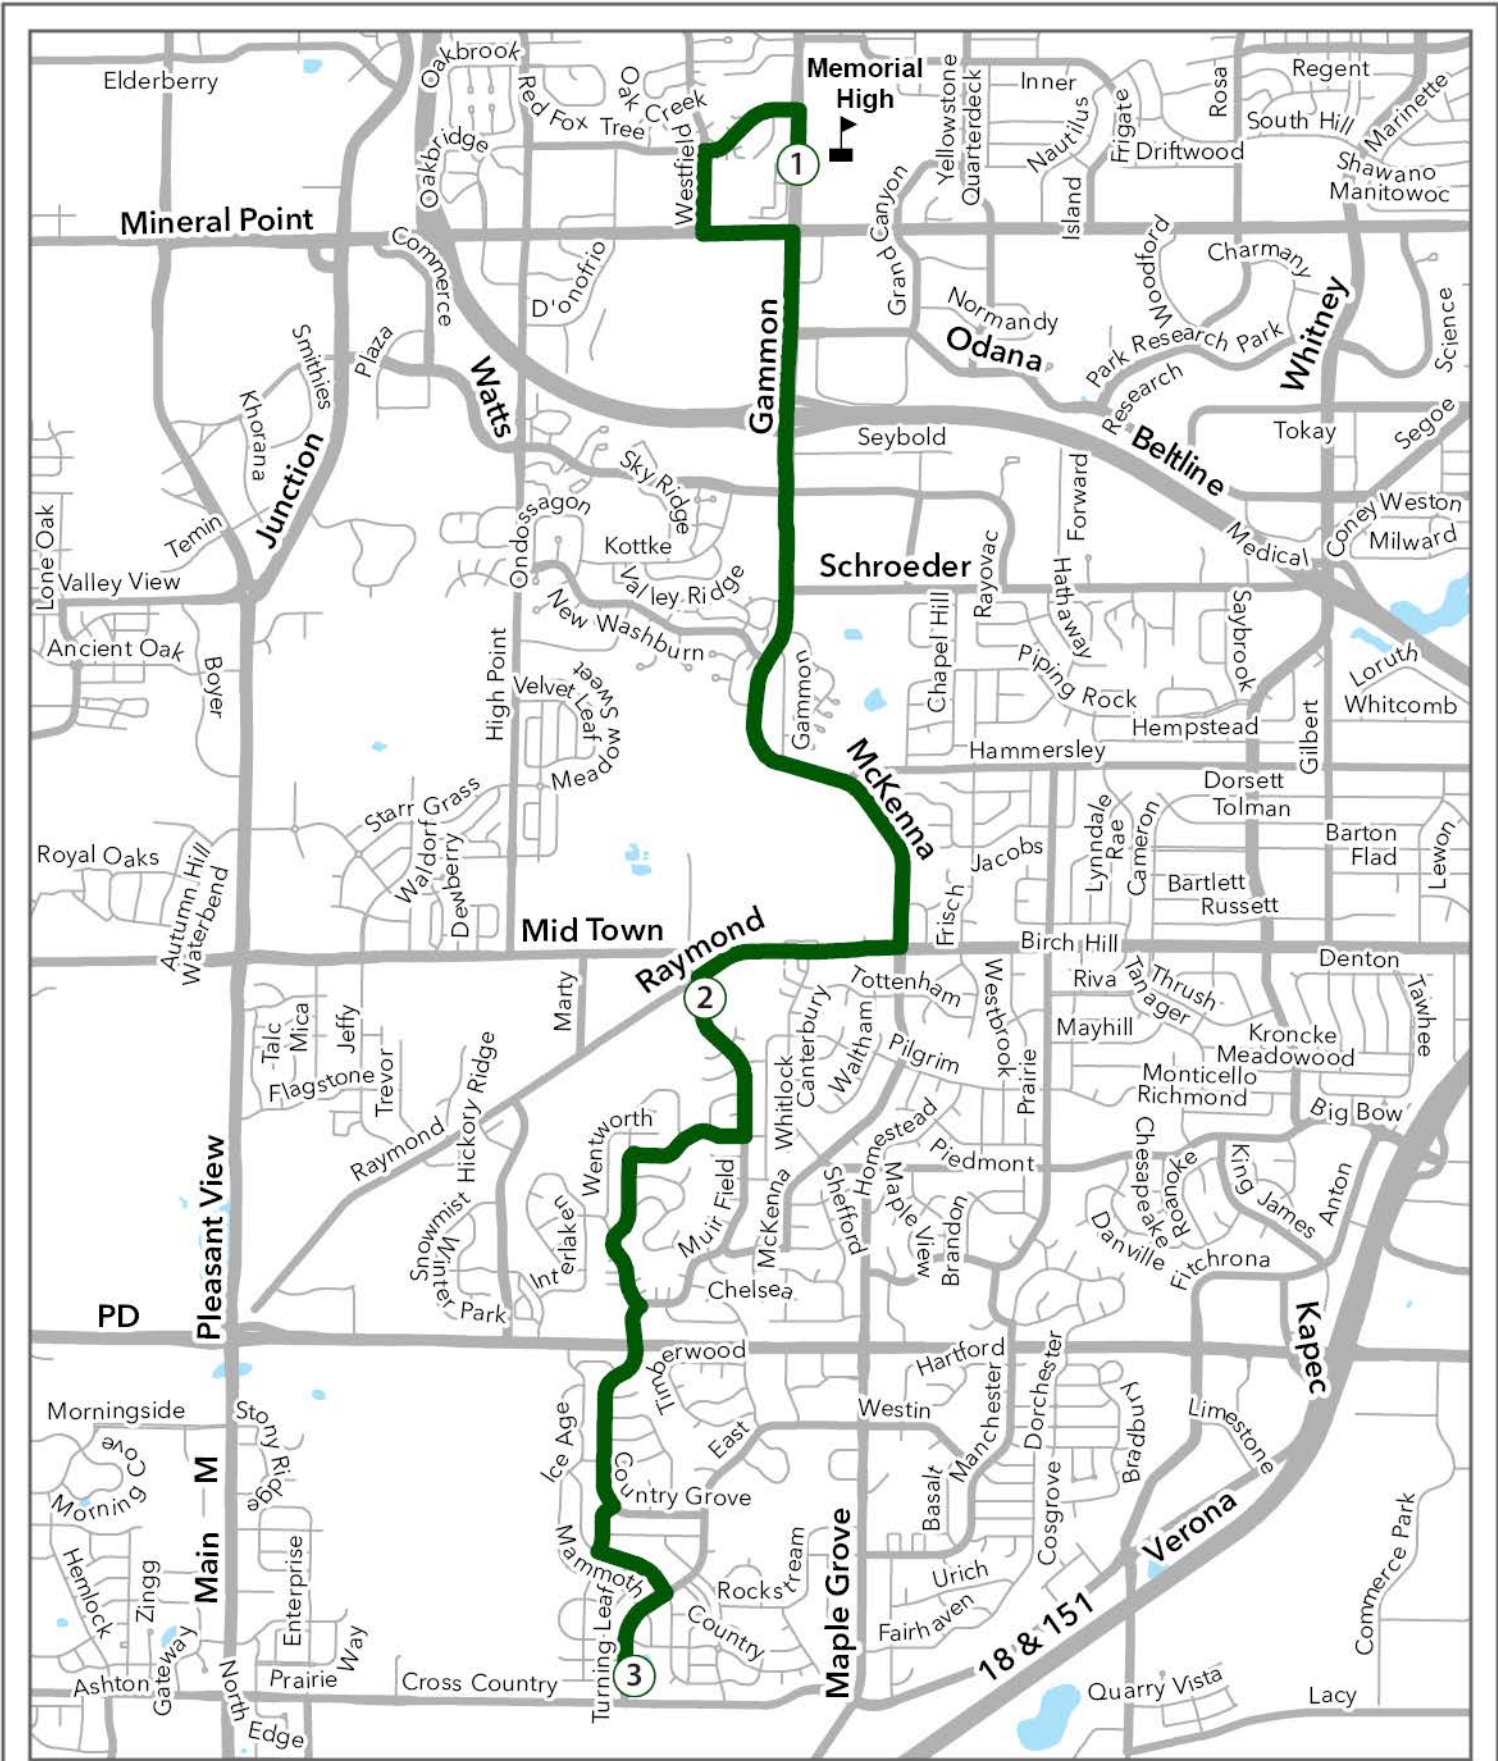

Left Mammoth Trl *East Pass [S]*

Right Field Crest Way *Mammoth [S]*

Left Country Grove Dr *Westbourne [S]*

Cross Mckee Rd

7:35 AM To Muir Field Rd *Mckee*

Left Tucson Trl *Lindemann [S]*

Right Gladstone Dr *Tucson [S]*

7:53 AM Arrive S Gammon @ Memorial High - M600

623 - East Pass

Legend

- School
- Route

623 PM – East Pass

3:47 PM From: MEMORIAL HIGH

To : 623 EAST PASS

Left Tree Ln

Left S Westfield Rd

Left Mineral Point Rd

Right S Gammon Rd *Schroeder , Gammon*

To Mckenna Blvd *Morraine View , Elver Park , Hammersley ,
Park Heights*

Right Raymond Rd *Mckenna , Canterbury*

4:01 PM Left Muir Field Rd *Raymond , Lindfield , Gladstone*

4:12 PM Right East Pass *Artic Fox [S]*