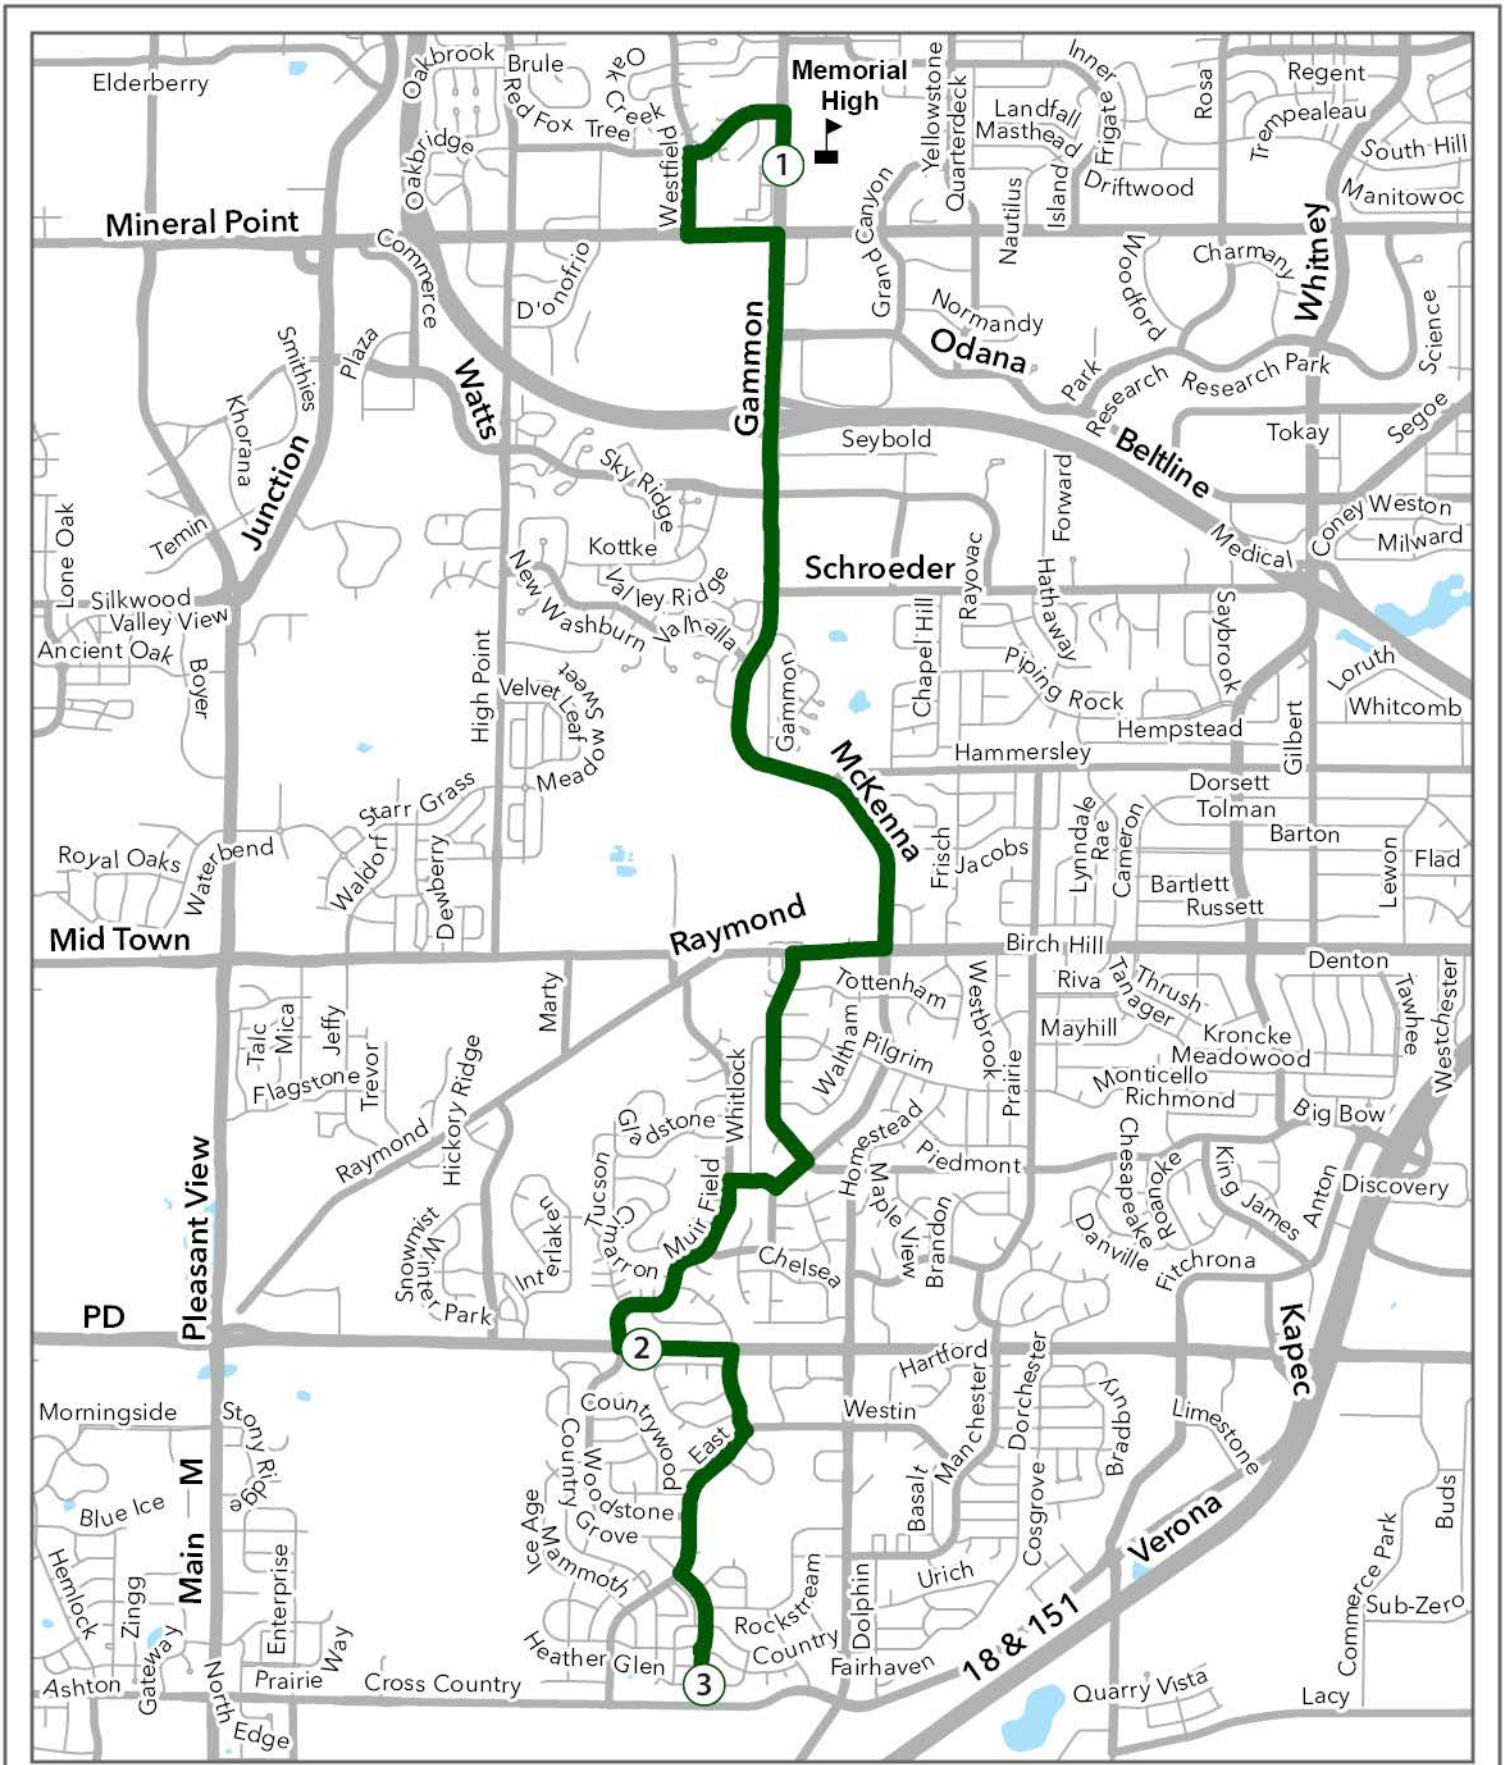

To S Gammon Rd *Gammon , Schroeder*

**7:56 AM** Arrive S Gammon @ Memorial High

## Legend

School

Route

## 624 PM – Country Grove

**3:47 PM From: MEMORIAL HIGH**

**To : 624 COUNTRY GROVE**

Left Tree Ln

Left S Westfield Rd

Left Mineral Point Rd

Right S Gammon Rd *Schroeder , Gammon*

To Mckenna Blvd *Morraine View , Elver Park , Hammersley ,  
Park Heights*

Right Tanglewood Dr *Mckee [S],*

Right East Pass *Tanglewood [S], Woodstone [S],  
Stonebridge [S]*

**4:12 PM** Left Stonebridge Dr *Frosted Leaf [S], Mammoth [S]*