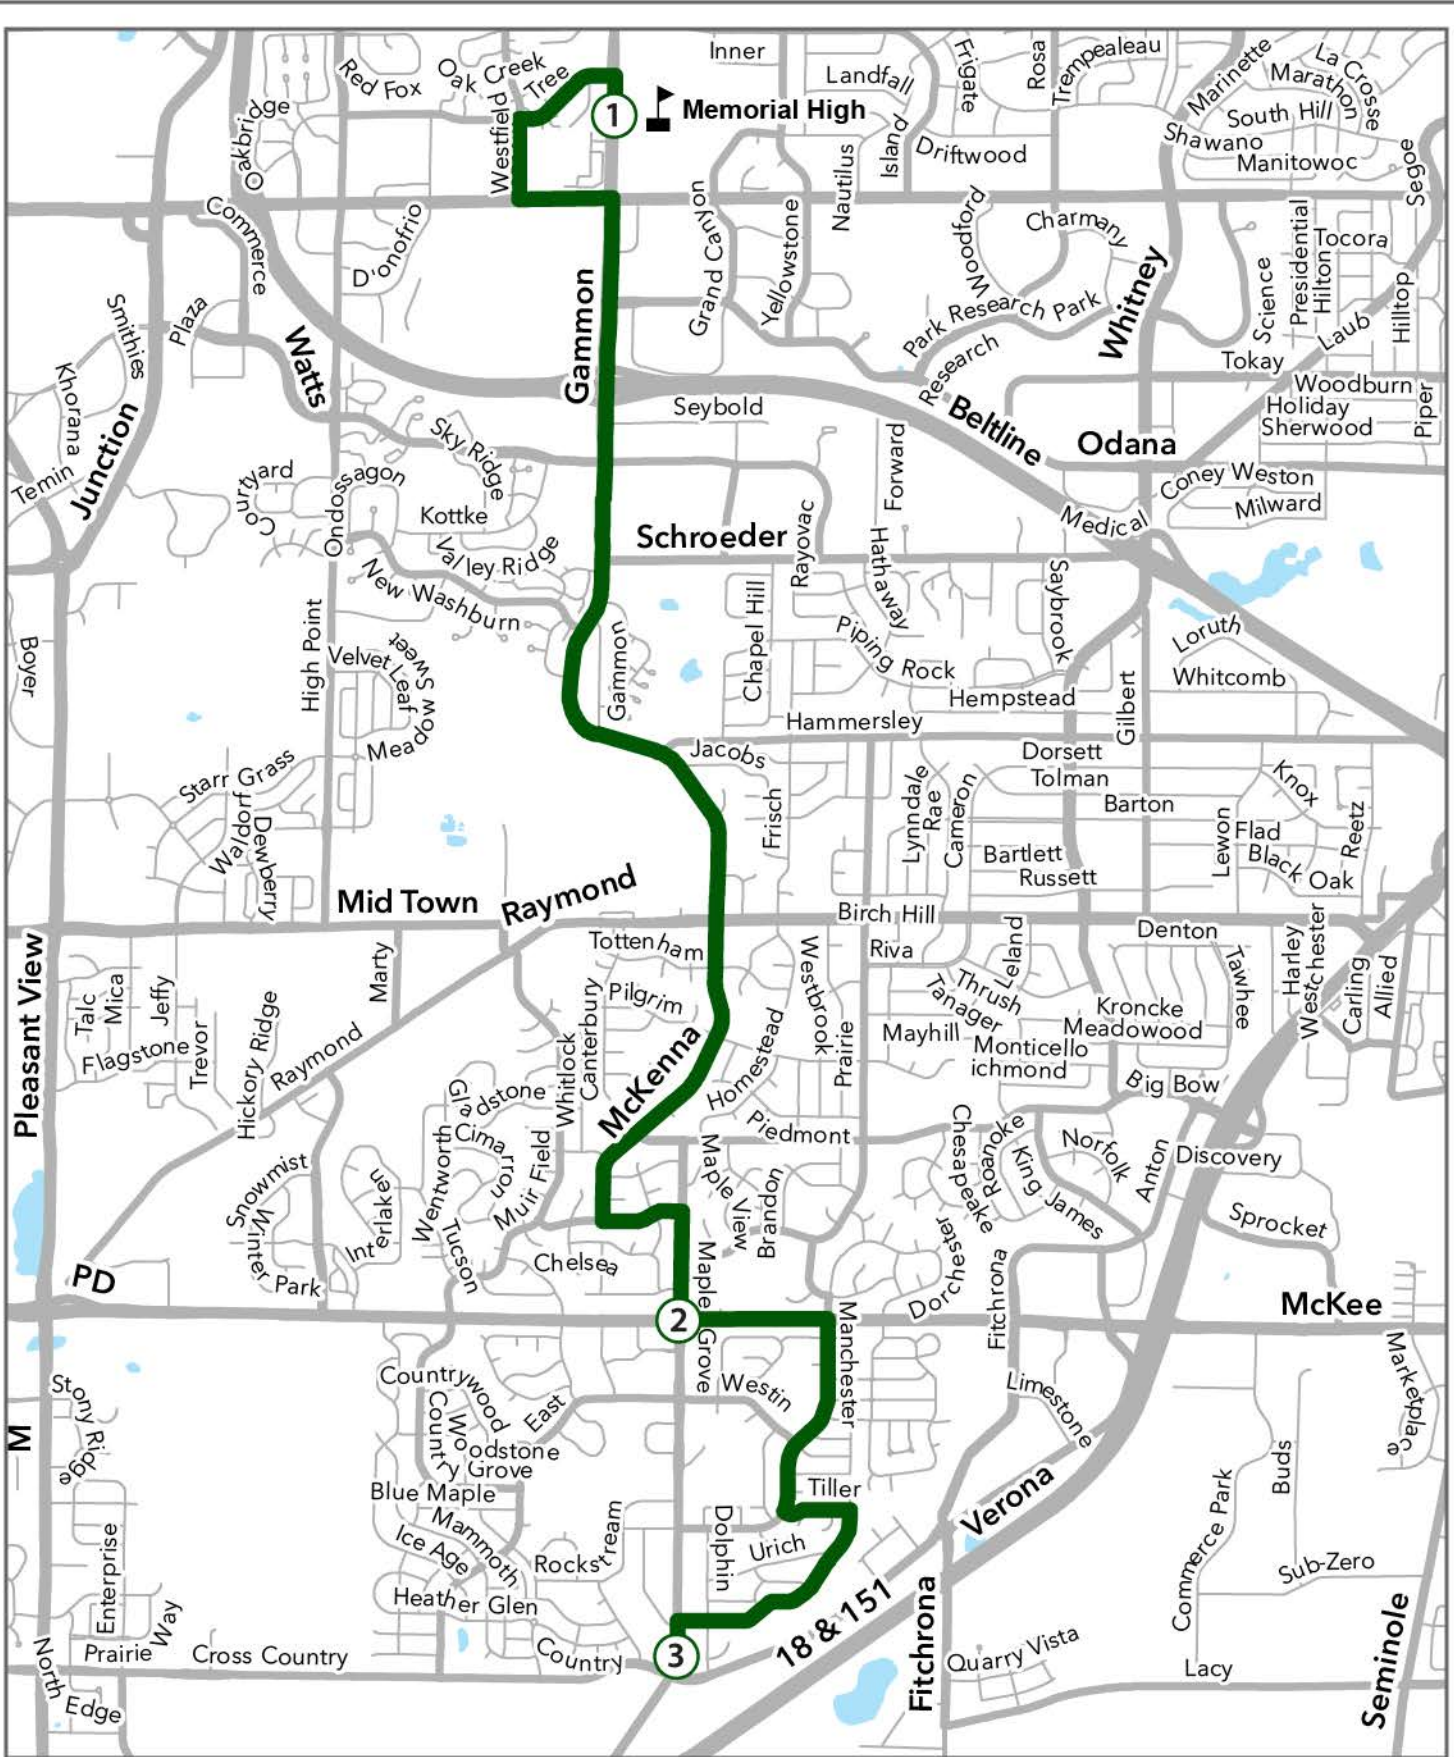

625 - Manchester

Legend

School

Route

625 PM – Manchester

3:47 PM From: MEMORIAL HIGH

To : 625 MANCHESTER

Left Tree Ln

Left Carnwood Rd

Mckenna [S], Maple Grove [S]

Right Maple Grove Dr

4:05 PM Left Mckee Rd

Maple Grove

Right Manchester Way

Mckee [S], Thornebury [S]

Right Sandstone Dr

Manchester [S]

Left Manchester Rd

Westin [S]

Left Tiller Trl

Manchester [S], Cosgrove [S]

Right Cosgrove Dr

Tonkinese [S], Dallas [S]

To Fairhaven Rd

Dolphin [S]

4:13 PM Left Maple Grove Dr

Nesbitt