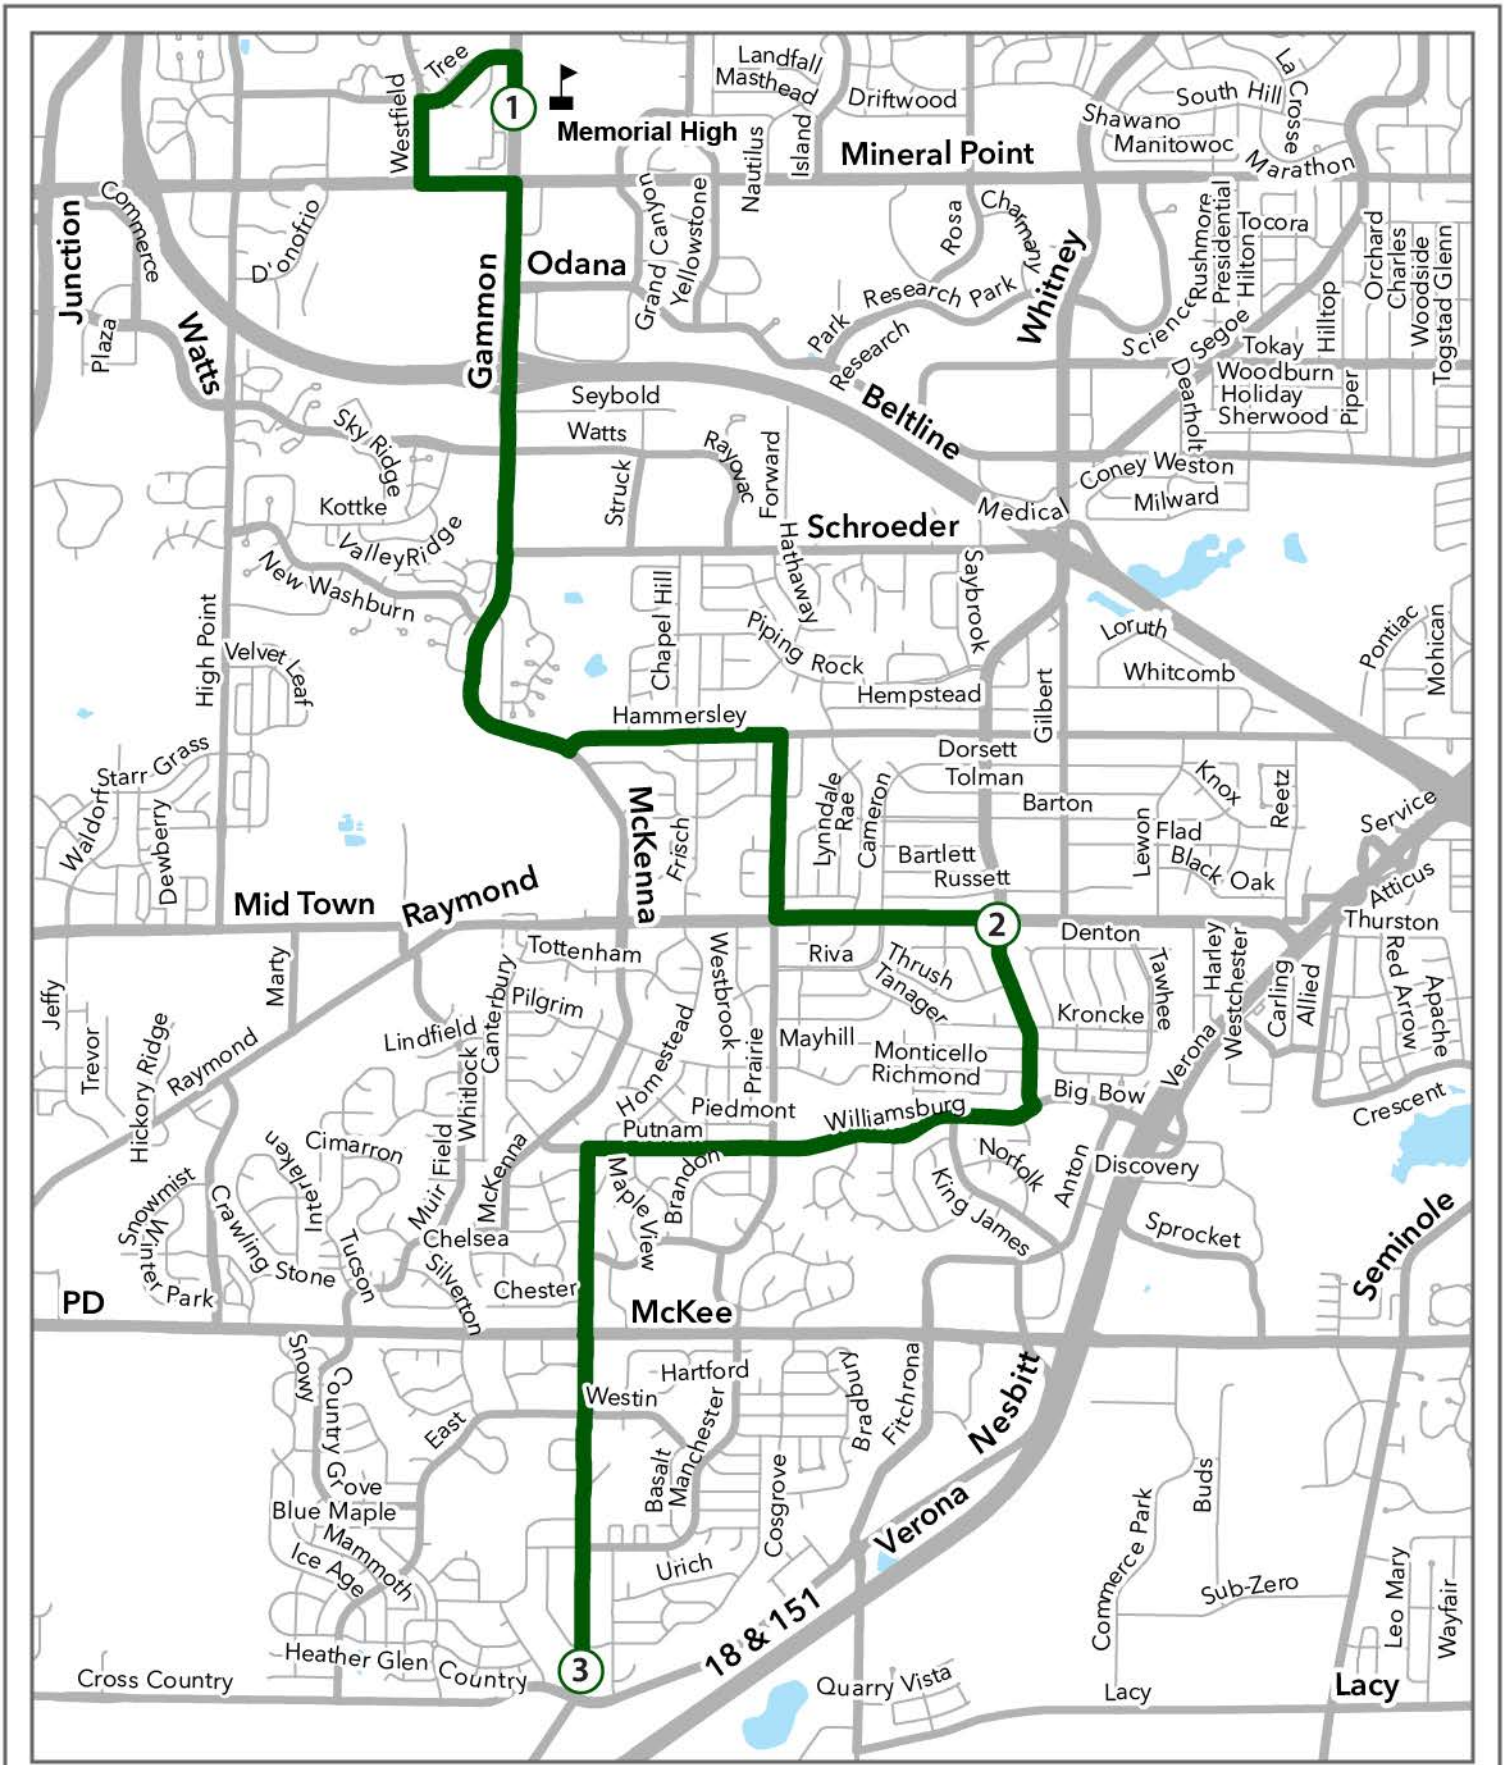

626 - Maple Grove

Legend

School

Route