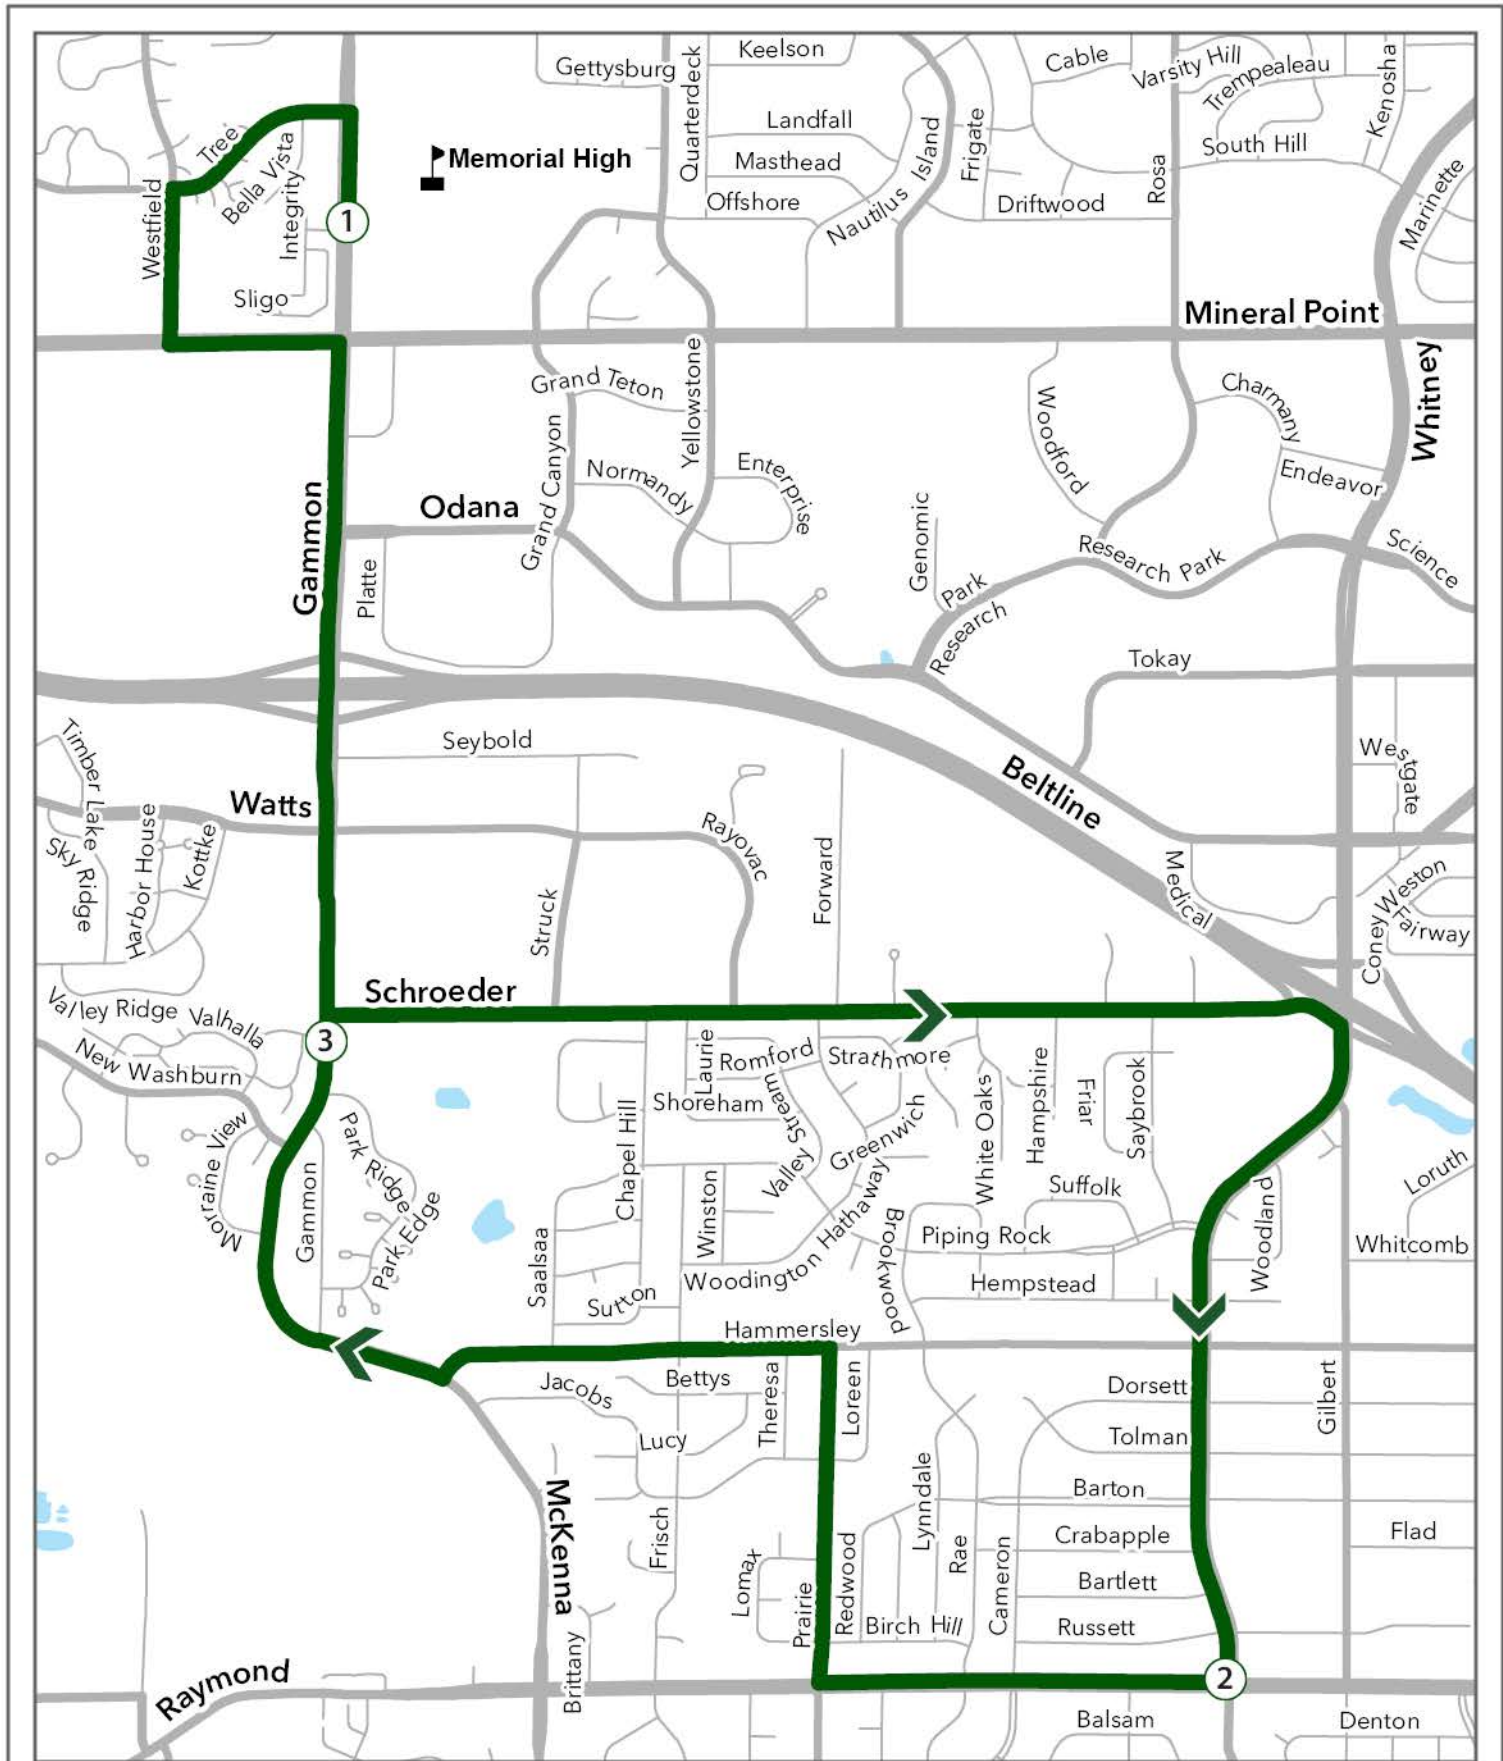

**7:41 AM** Right S Whitney Way *Gilbert , Piping Rock , Hammersley ,  
Tolman , Bartlett*

Right Raymond Rd *S Whitney , Leland , Cameron*

**7:47 AM** Right Prairie Rd *Raymond [S], Lomax [S], Jacobs [S]*

Left Hammersley Rd *Prairie [S], Frisch [S], Saalsaa [S]*

Right Mckenna Blvd *Hammersley , Elver Park , Morraine View*

To S Gammon Rd *Gammon , Schroeder*

**7:59 AM** Arrive S Gammon @ Memorial High

## Legend

School

Route

*S Gammon , Struck , Chapel Hill ,  
Forward , White Oaks , Saybrook ,  
Highway Ramp*

Right S Whitney Way

*Gilbert , Piping Rock , Hammersley ,  
Tolman, Bartlett*

**4:06 PM Right Raymond Rd**

*S Whitney , Leland , Cameron*