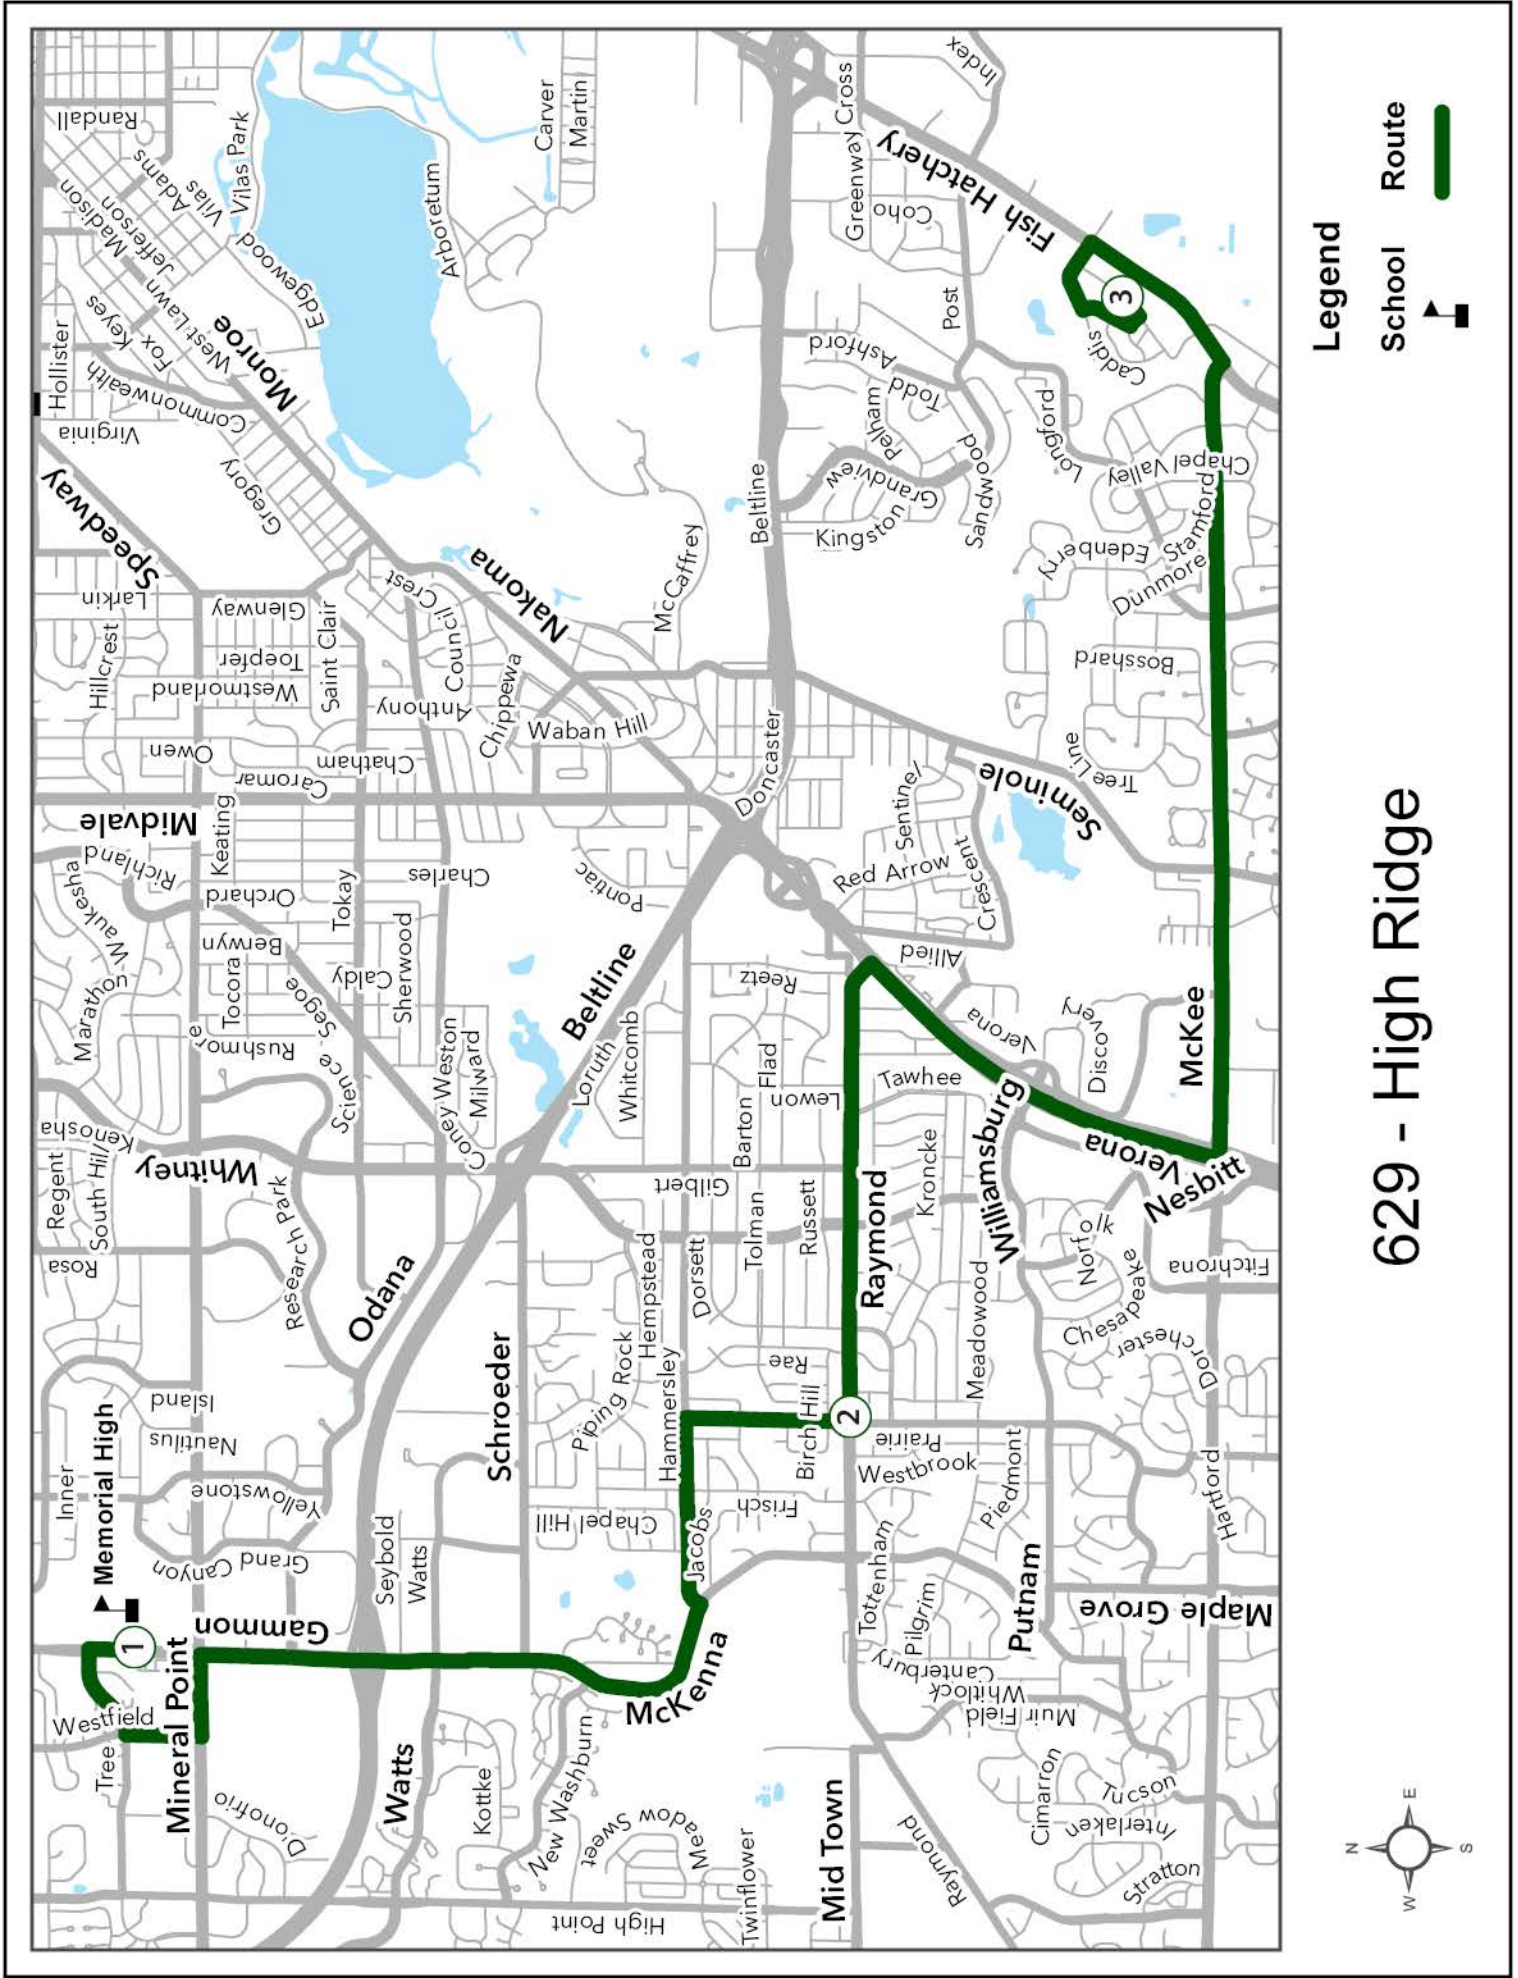

# 629 - Memorial

**629 AM – Memorial H.S.**

**7:23 AM** From : HIGH RIDGE TRL & CAHILL

To : 629 MEMORIAL

Left Royal Wulff Ter *High Ridge [S]*

Left Coachman Pl

Left Cahill Main *Caddis*

Right Caddis Bnd

Right Fish Hatchery Rd

Right Mckee Rd

Right Ush 151

**7:35 AM** Left Raymond Rd *Reetz , Lewon , Gilbert , S Whitney ,  
Leland , Cameron*

Right Prairie Rd *Raymond [S], Lomax [S], Jacobs [S]*

**7:41 AM** Left Hammersley Rd *Prairie [S], Frisch [S], Saalsaa [S]*

Right Mckenna Blvd *Hammersley , Elver Park , Morraine View*

To S Gammon Rd *Gammon , Schroeder*

**7:52 AM** Arrive S Gammon @ Memorial High [M600]

## 629 PM – High Ridge

**3:47 PM From: MEMORIAL  
HIGH  
To : 629 HIGH RIDGE**

Left Tree Ln

Left S Westfield Rd

Left Mineral Point Rd

Right S Gammon Rd *Schroeder , Gammon*

To Mckenna Blvd *Morraine View , Elver Park*