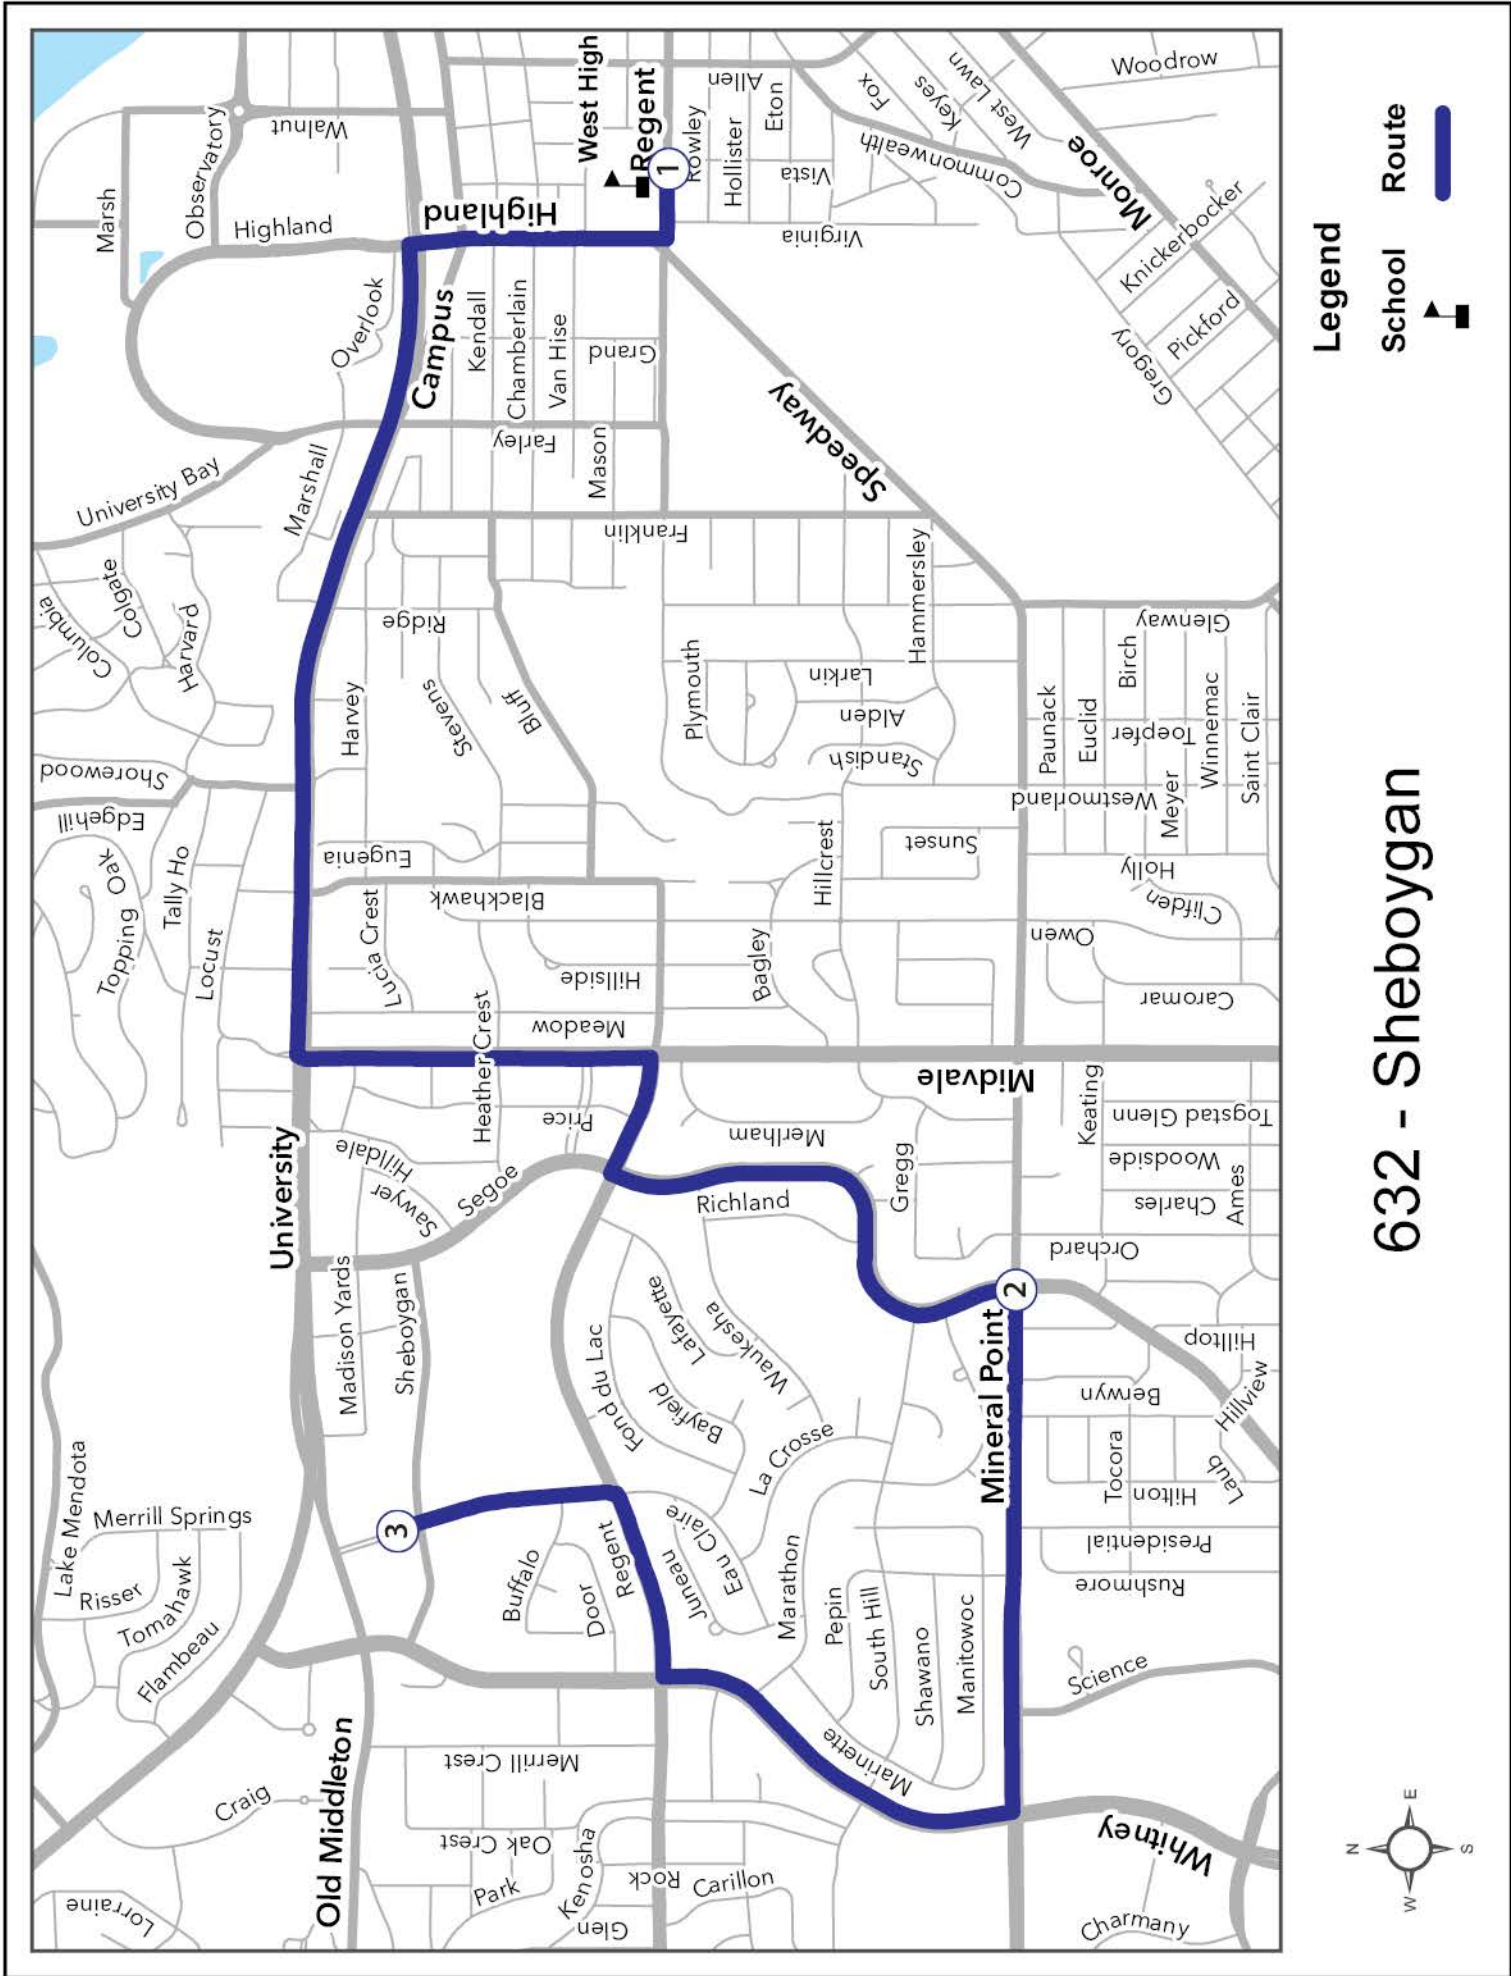

# 632 - West High

Legend

- School 
- Route 

**632 AM – West H.S.**

**7:36 AM** From : EAU CLAIRE & SHEBOYGAN

To : 632 WEST  
HIGH

Via Eau Claire

Right Regent St *Eau Claire [S]*

Left S Whitney Way *Regent , South Hill*

Left Mineral Point  
Rd *S Whitney , Racine , Berwyn*

**7:44 AM** Left S Segoe Rd *Mineral Point, Richland , Waukesha , S  
Segoe*

Right Regent St *Price , Regent [S]*

Left N Midvale Blvd *Heather [S]*

Right University Ave *N Midvale*

Right N Franklin Ave

Left Regent St

**7:55 AM** Arrive Regent @ West High - W299

**3:59 PM Right Mineral Point Rd**

*S Segoe , Berwyn , Racine*

Right S Whitney Way

*Mineral Point , South Hill*

Right Regent St

*S Whitney [S]*

**4:07 PM Left N Eau Claire Ave**

*Regent [S], Sheboygan*