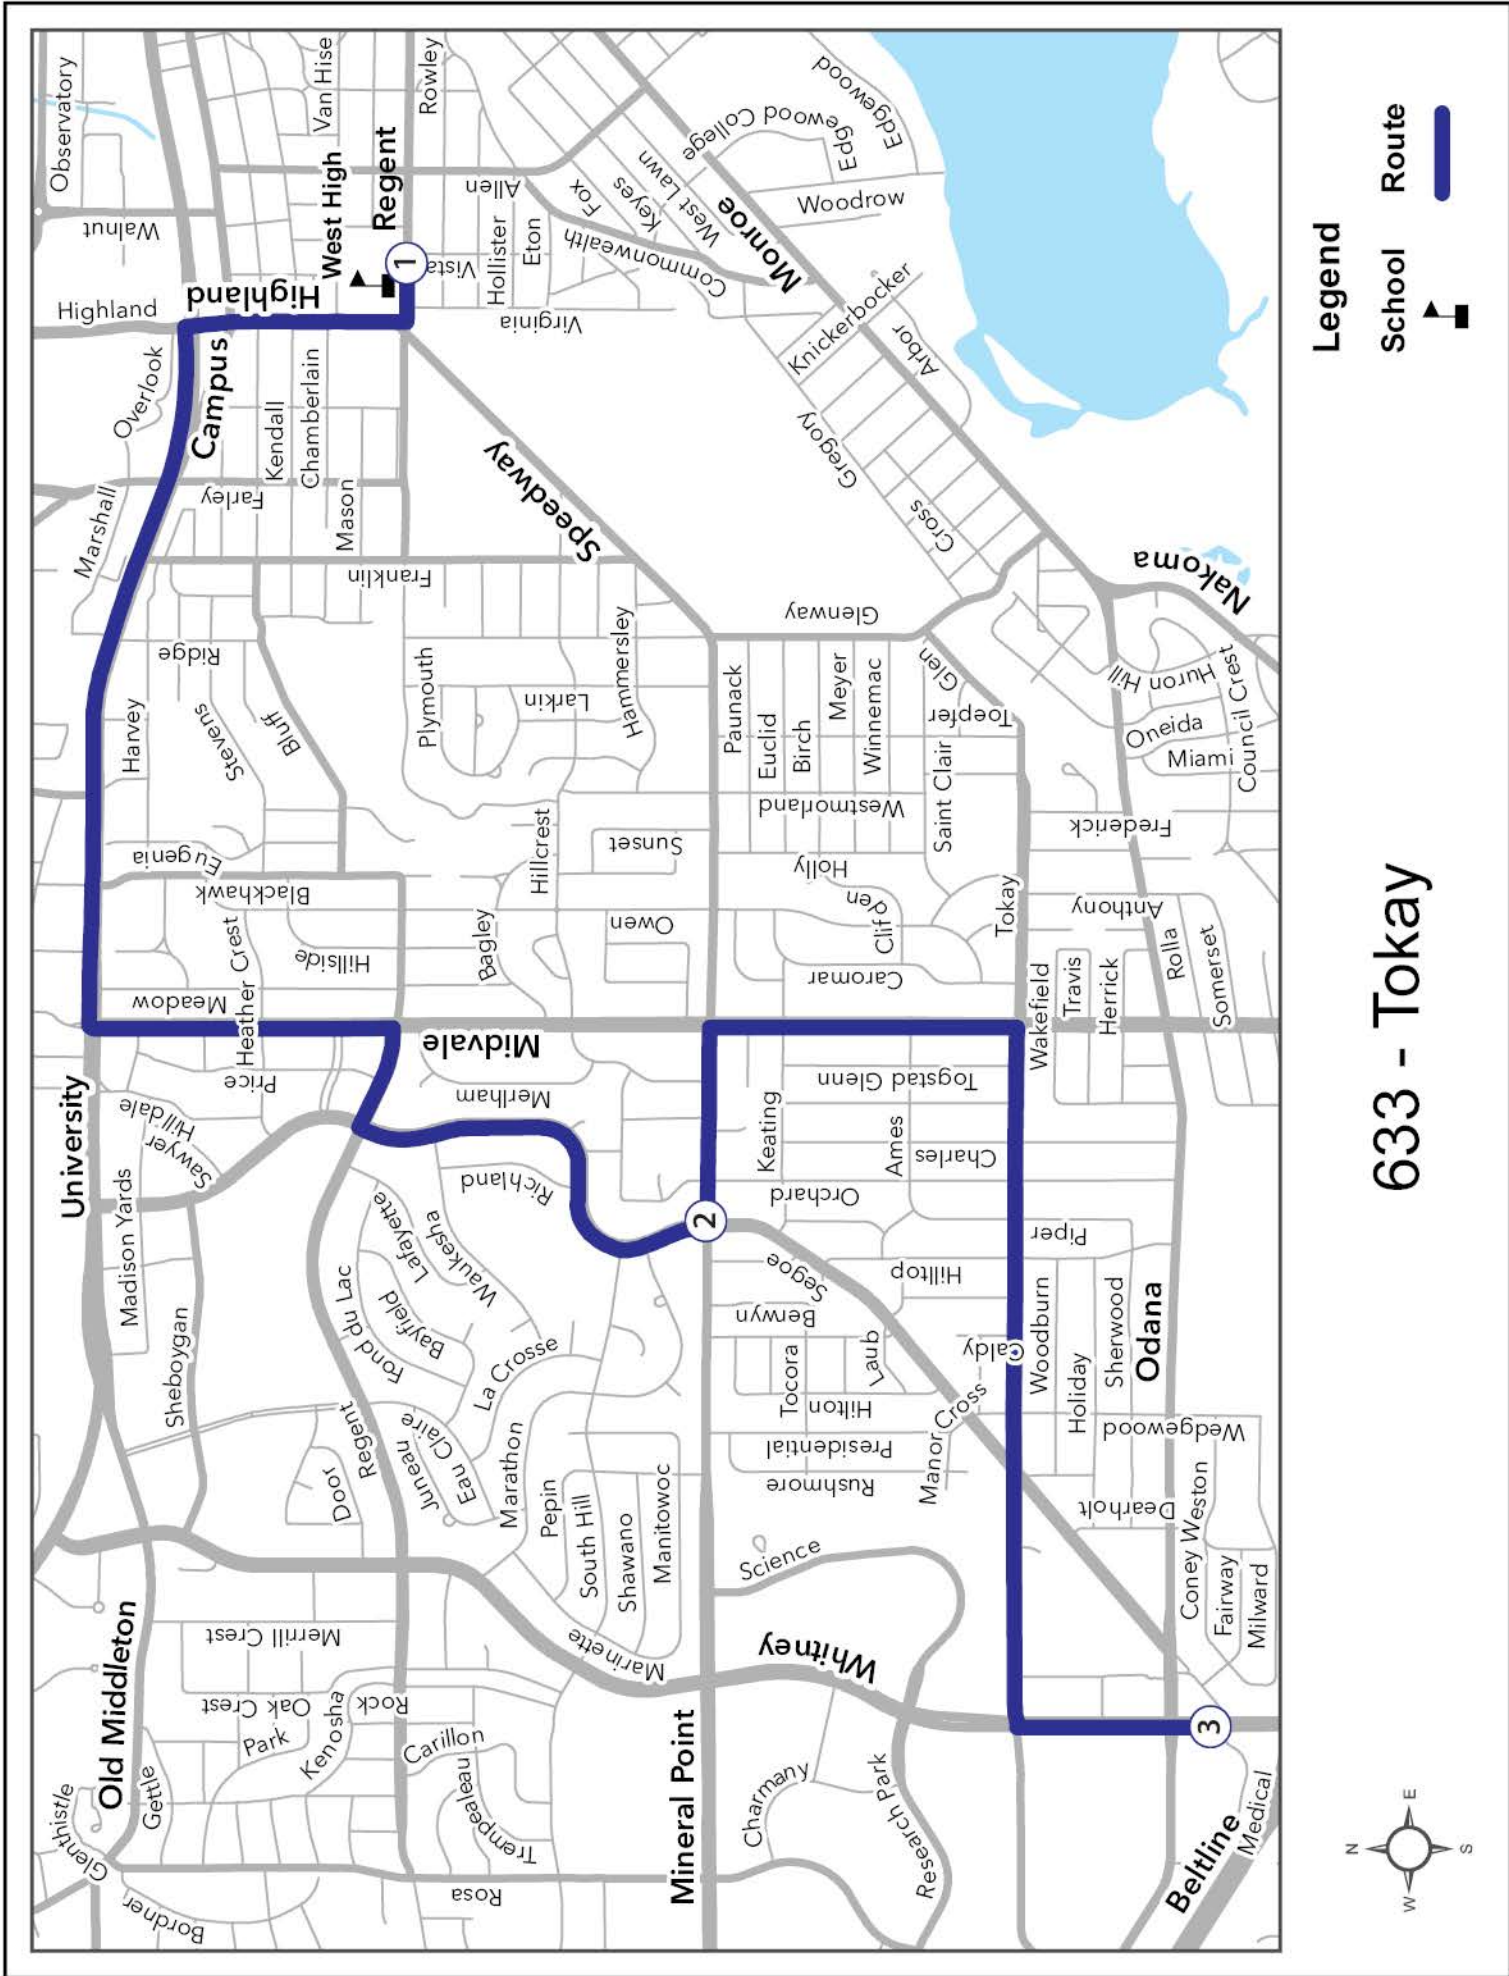

Right Tokay Blvd

*U W Health , S Segoe , Wedgewood*

*Hilltop , Charles*

Left S Midvale Blvd

*Tokay , Midvale School*

Left Mineral Point Rd

*S Midvale [S], Robin [S]*

**7:42 AM Right S Segoe Rd**

*Mineral Point , Richland ,  
Waukesha*

Right Regent St

*S Segoe , Price*

Left N Midvale Blvd

*Regent [S], Heather [S]*

Right University Ave

*N Midvale*

Right N Franklin Ave

Left Regent St

**7:55 AM Arrive Regent @ West High - W299**

*Mineral Point , Midvale School*

Right Tokay Blvd

*S Midvale , Charles , Hilltop ,  
Wedgewood ,  
S Segoe , U W Health*

**4:09 PM Left S Whitney Way**

*Tokay , Odana*