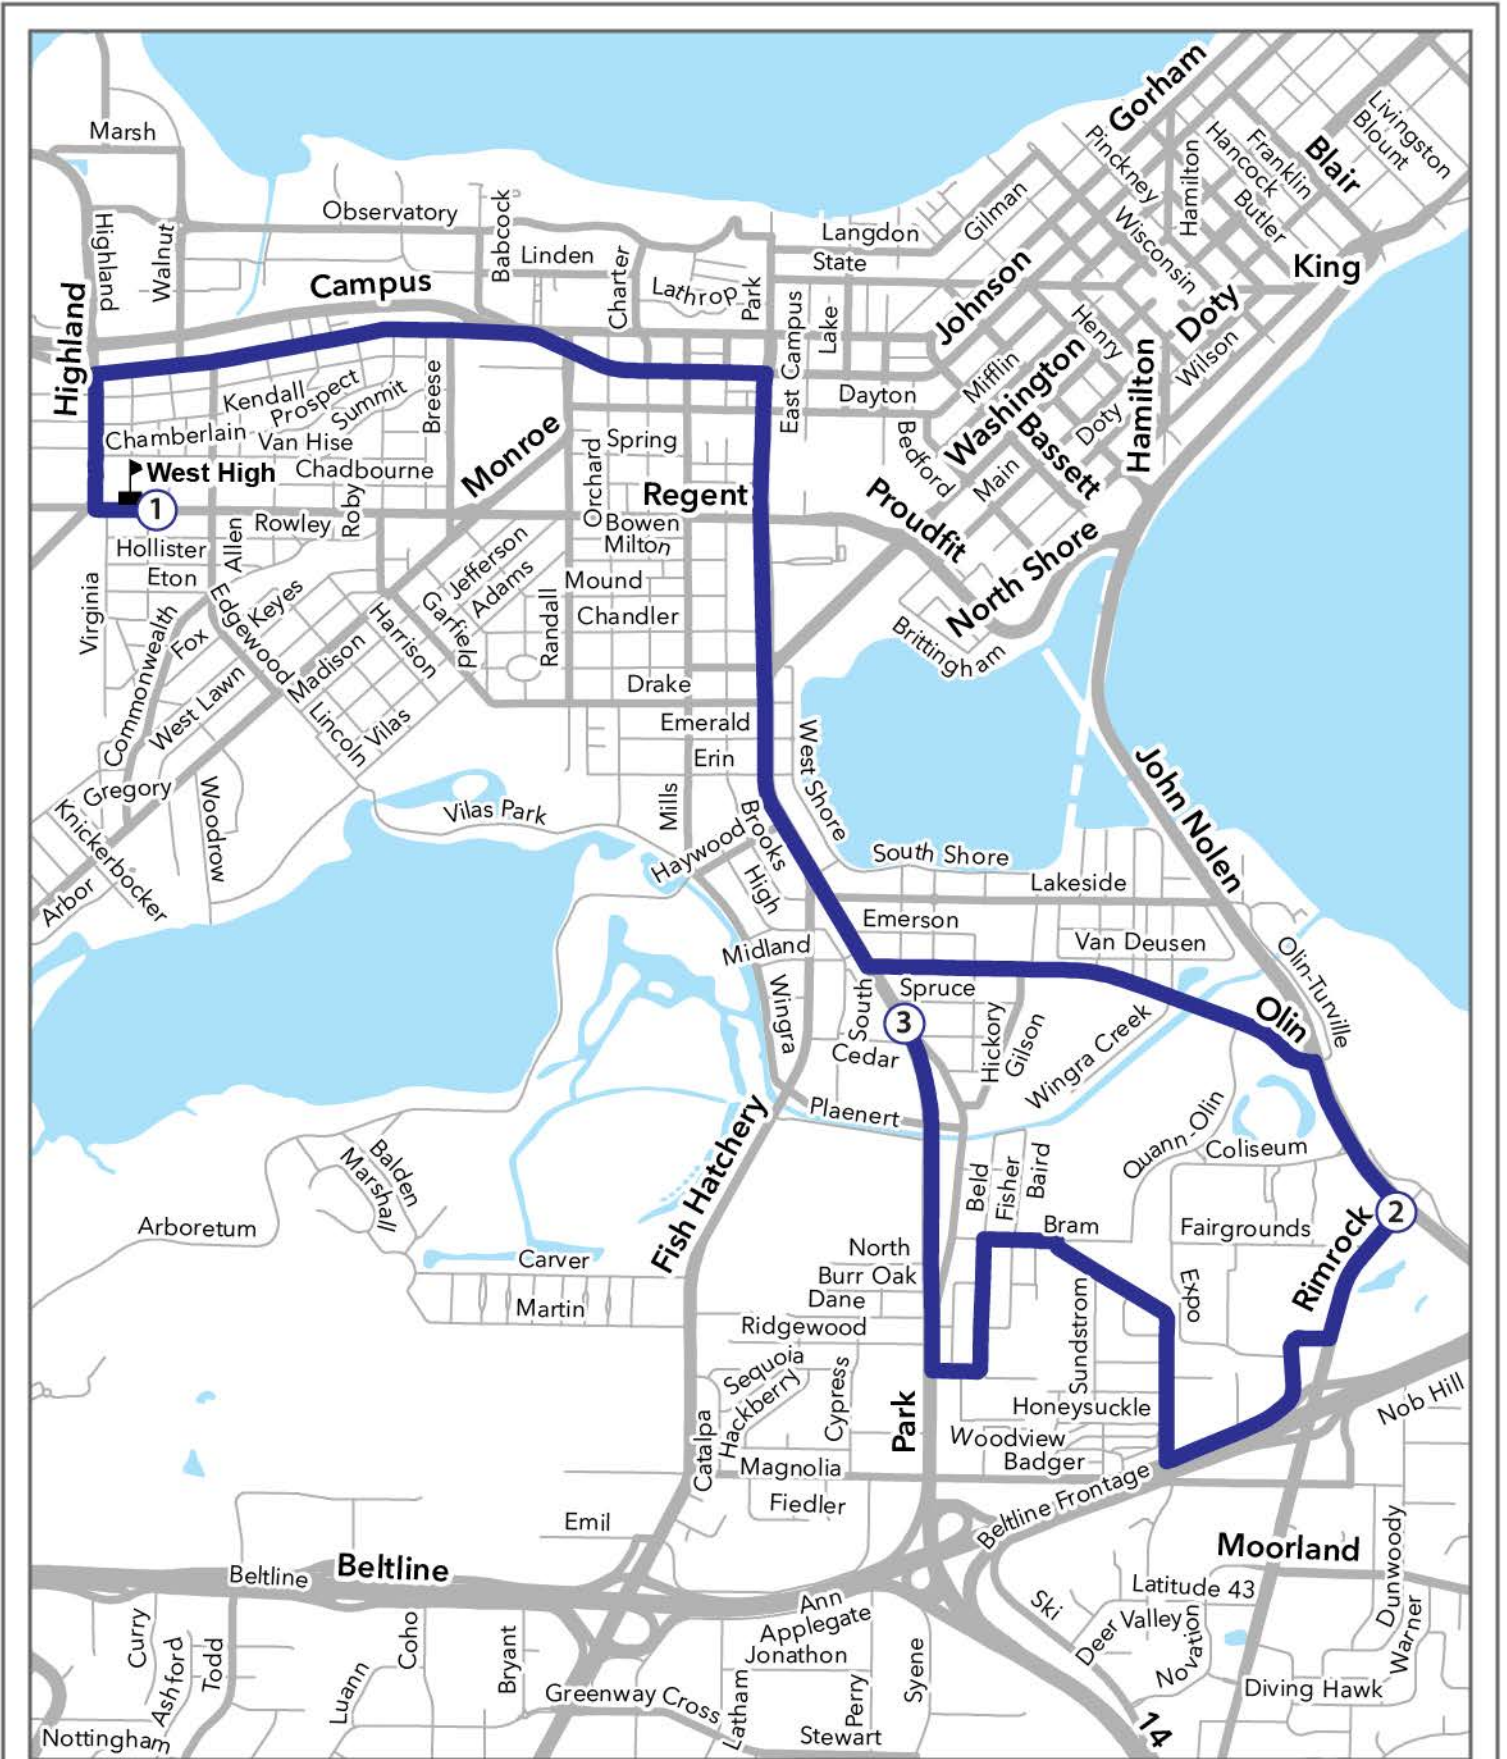

Left Fisher St

*Bram , Dane*

Right Buick St

*Taft [S]*

**7:40 AM** Right S Park St

*Burr Oak , Crosswalk , Wingra , Cedar ,  
W Olin ,  
Fish Hatchery , Erin*

Right W Washington Ave

*S Park [S], Brittingham [S], Park View [S]*

Left Regent St

*W Washington*

**7:50 AM** Arrive Regent @ West High - W299

## Legend

School

Route

Right N Rusk Ave *Nygaard*

Left Koster St *Ardmore , Bram*

Left Bram St

Left Fisher St *Bram , Dane*

Right Buick St *Taft [S]*

**4:15 PM** Right S Park St *Burr Oak , Crosswalk , Wingra , Cedar*