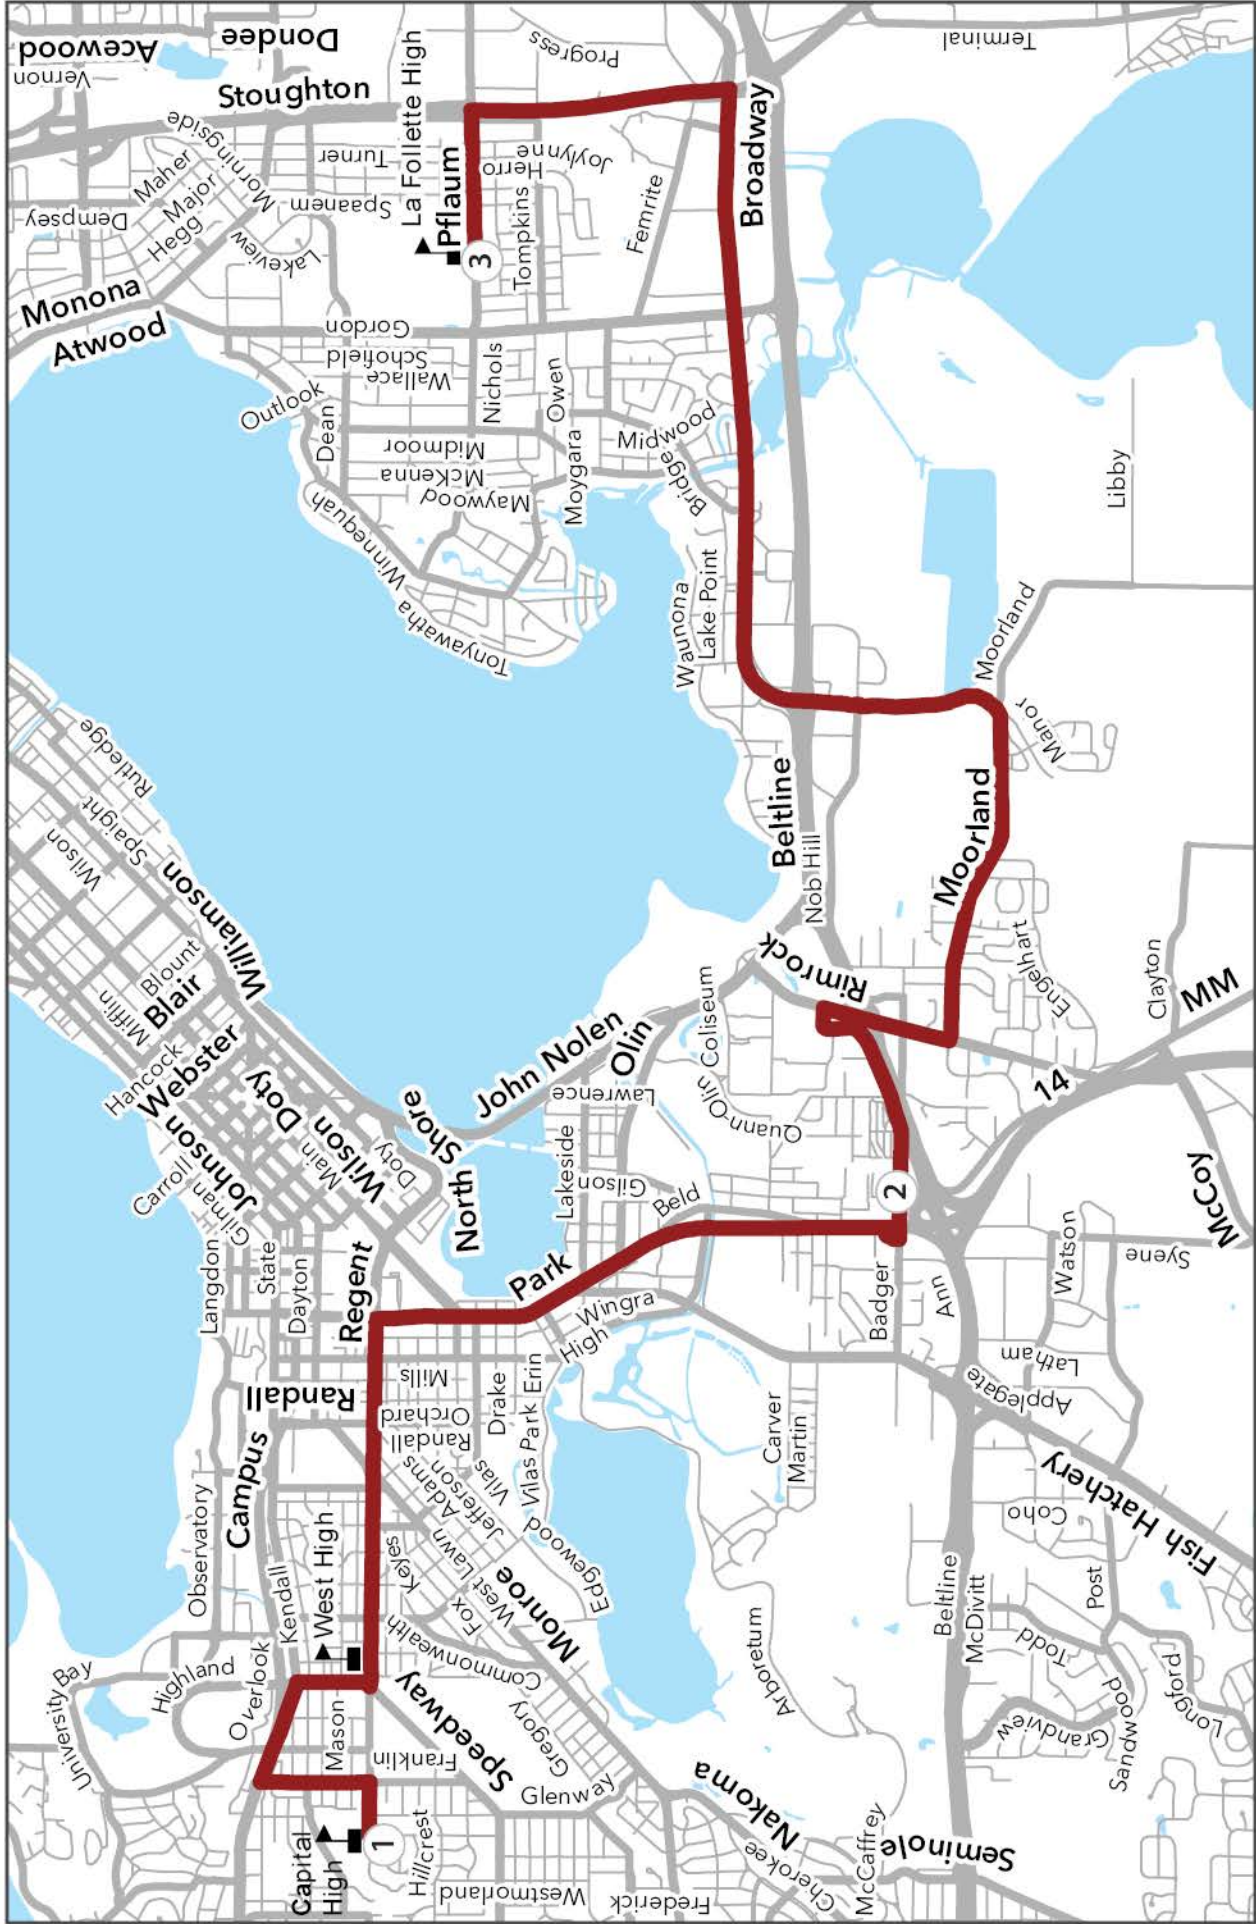

To Badger Road Overpass , Colonial Heights

8:30 AM Loop In And Out Of Stp

Left Badger

Left Park Buick , Burr Oak , Cross Walk , Wingra , Cedar

Olin , Fish Hatchery , Erin , Washington , Meriter ,

8:38 AM Left Regent N Park , Mills , Orchard , N Randall , Breese ,

Right Highland Regent

Legend
 School 
 Route 

641 - Capital - La Follette

641 PM – LaFollette H.S.

2:25 PM From : CAPITAL HIGH

To : 641 LAFOLLETTE HIGH

Via Regent

Left Franklin

Right University *University Bay*

Continue right University

Right Highland

Left Regent *Highland , Breese , Randall , Orchard , Mills*

Right Park *Regent , Meriter , W Washington , Erin , Fish Hatchery*

Olin , Cedar , Wingra , Crosswalk ,

TO South Towne *Industrial , Royal*

Right/ To *Frazier , Hoboken , WPS , Bridge*

Broadway

Left S Stoughton

Left Pflaum

3:10 PM ARRIVE LAFOLLETTE HIGH