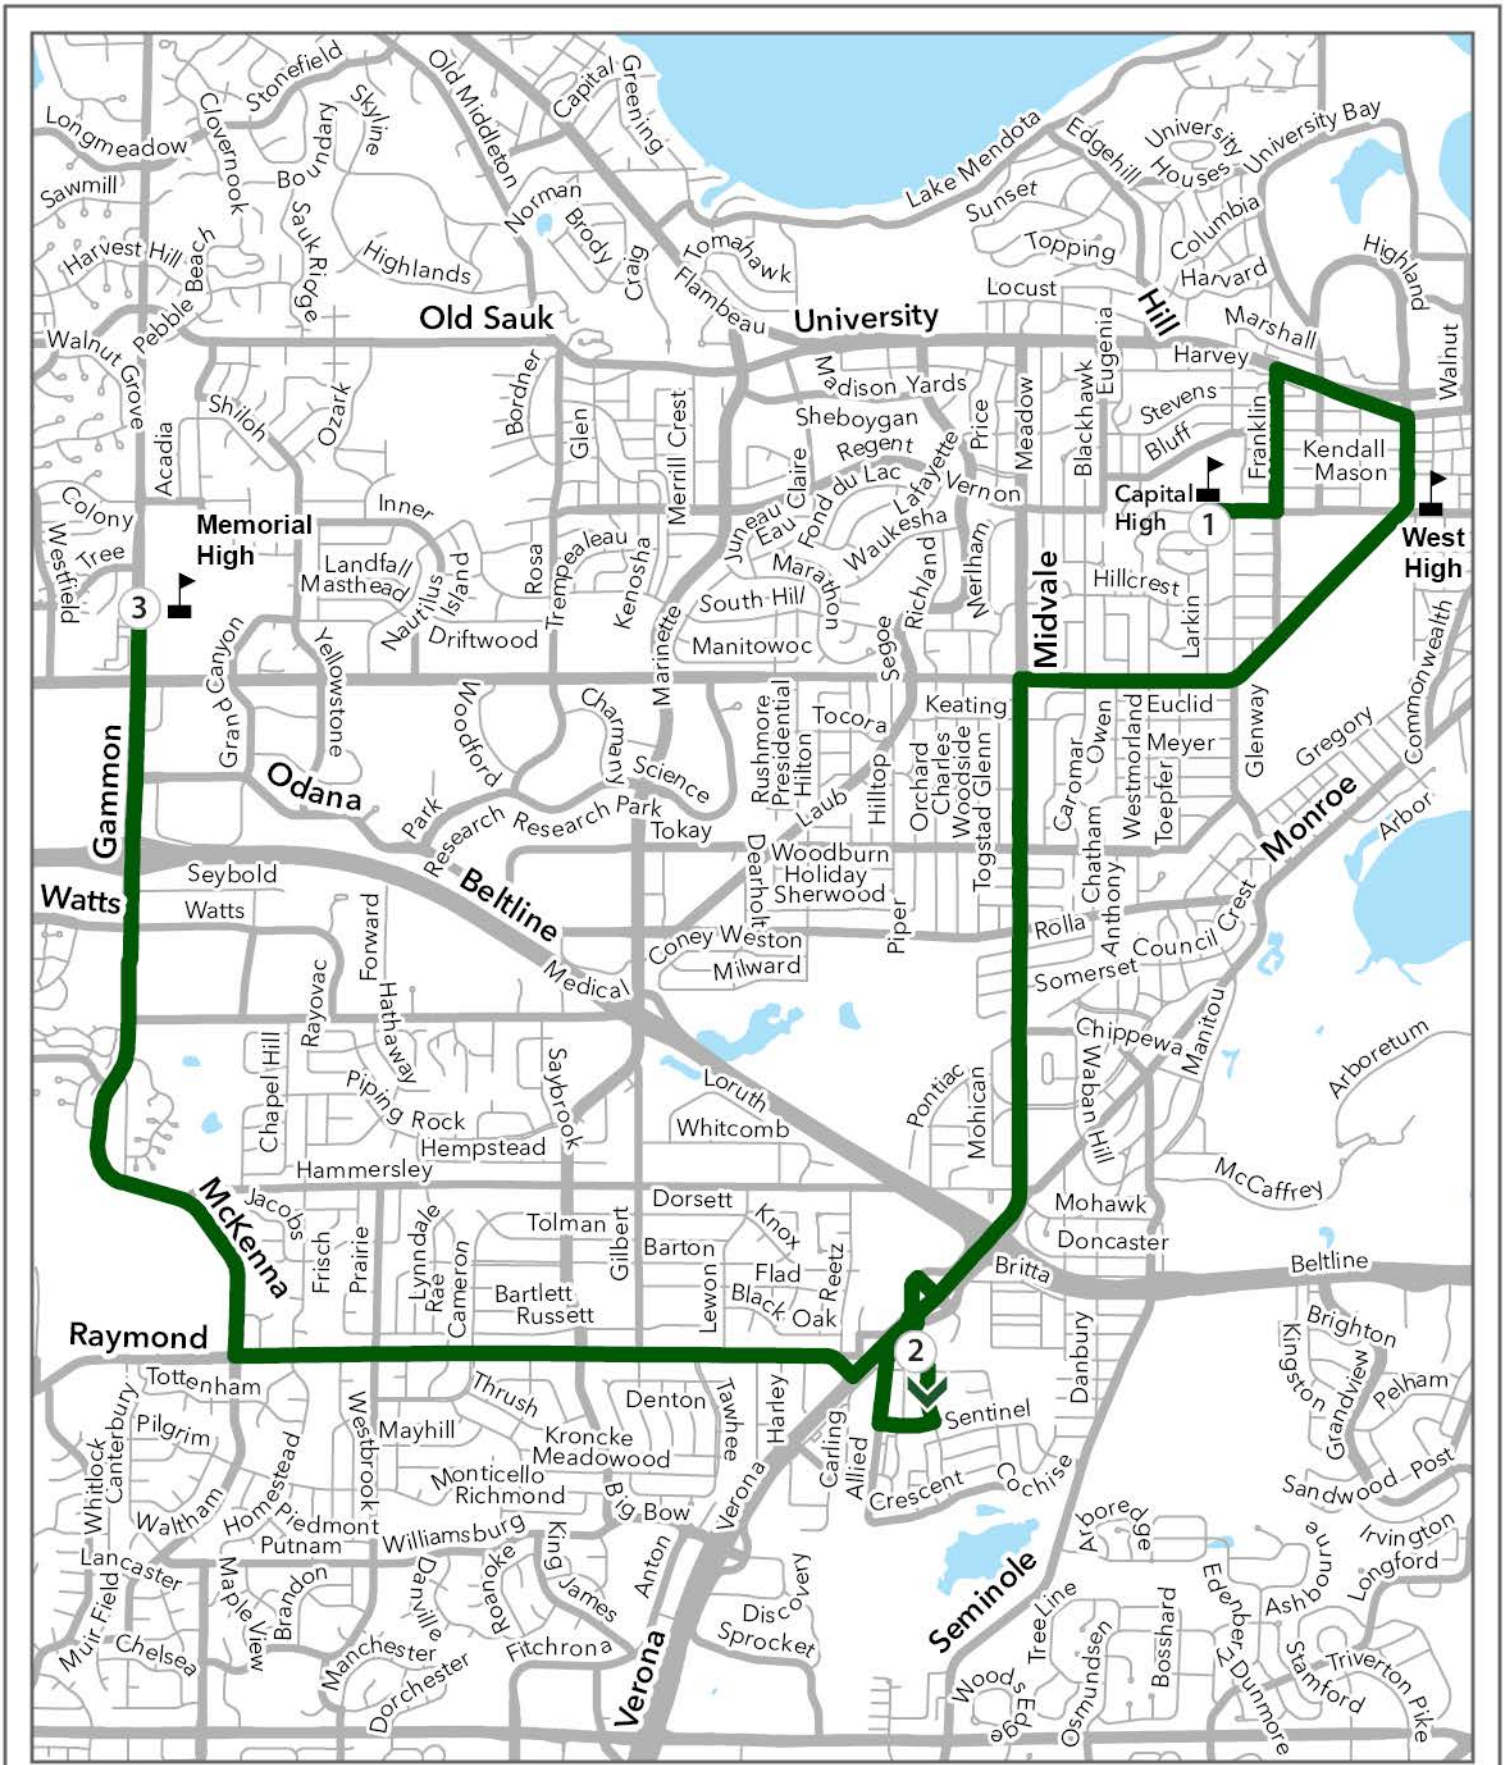

642 - Capital - Memorial

Legend

School

Route