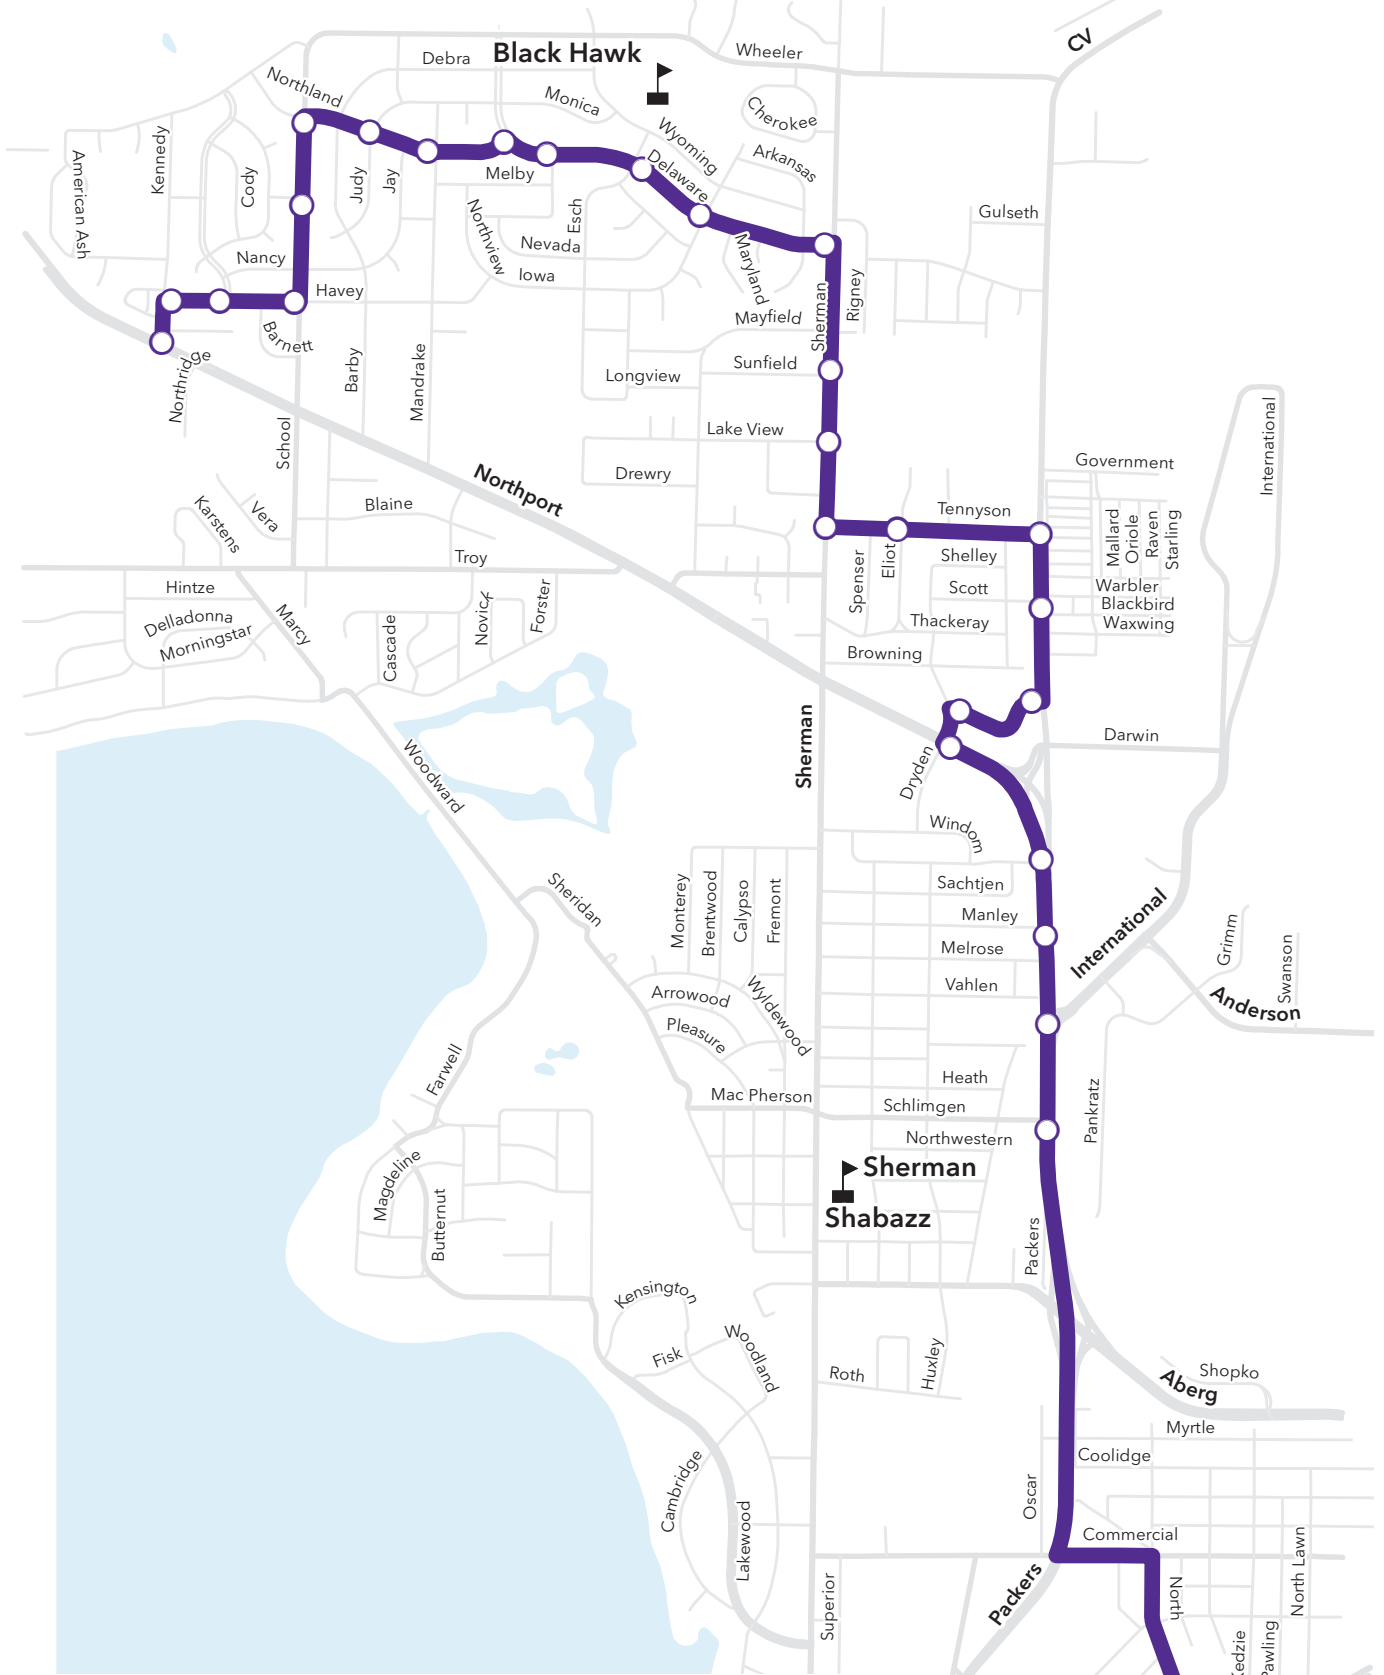

E1 Mendota AM

From: Commercial & Sherman

To: E Washington Ave (East HS)

E1 Mendota PM

From: E Washington Ave (East HS)

To: Northport & Goodland

E3 Reindahl AM

From: Portage & Duke

To: E Washington Ave (East HS)

E3 Reindahl PM

From: E Washington Ave (East HS)

To: E Washington & Continental

E3 Sycamore AM

From: Golden Leaf & Thompson
To: E Washington Ave (East HS)

E3 Sycamore PM

From: E Washington Ave (East HS)
To: Waybridge & Westend

E5 Lakeview AM

From: Kennedy & Northport
To: E Washington Ave (East HS)

E5 Lakeview PM

From: E Washington Ave (East HS)

To: Londonderry & Dryden

E5 Maple Bluff AM

From: Menomonie & Comanche

To: E Washington Ave (East HS)

E5 Maple Bluff PM

From: E Washington Ave (East HS)

To: Anhalt & Doe Crossing