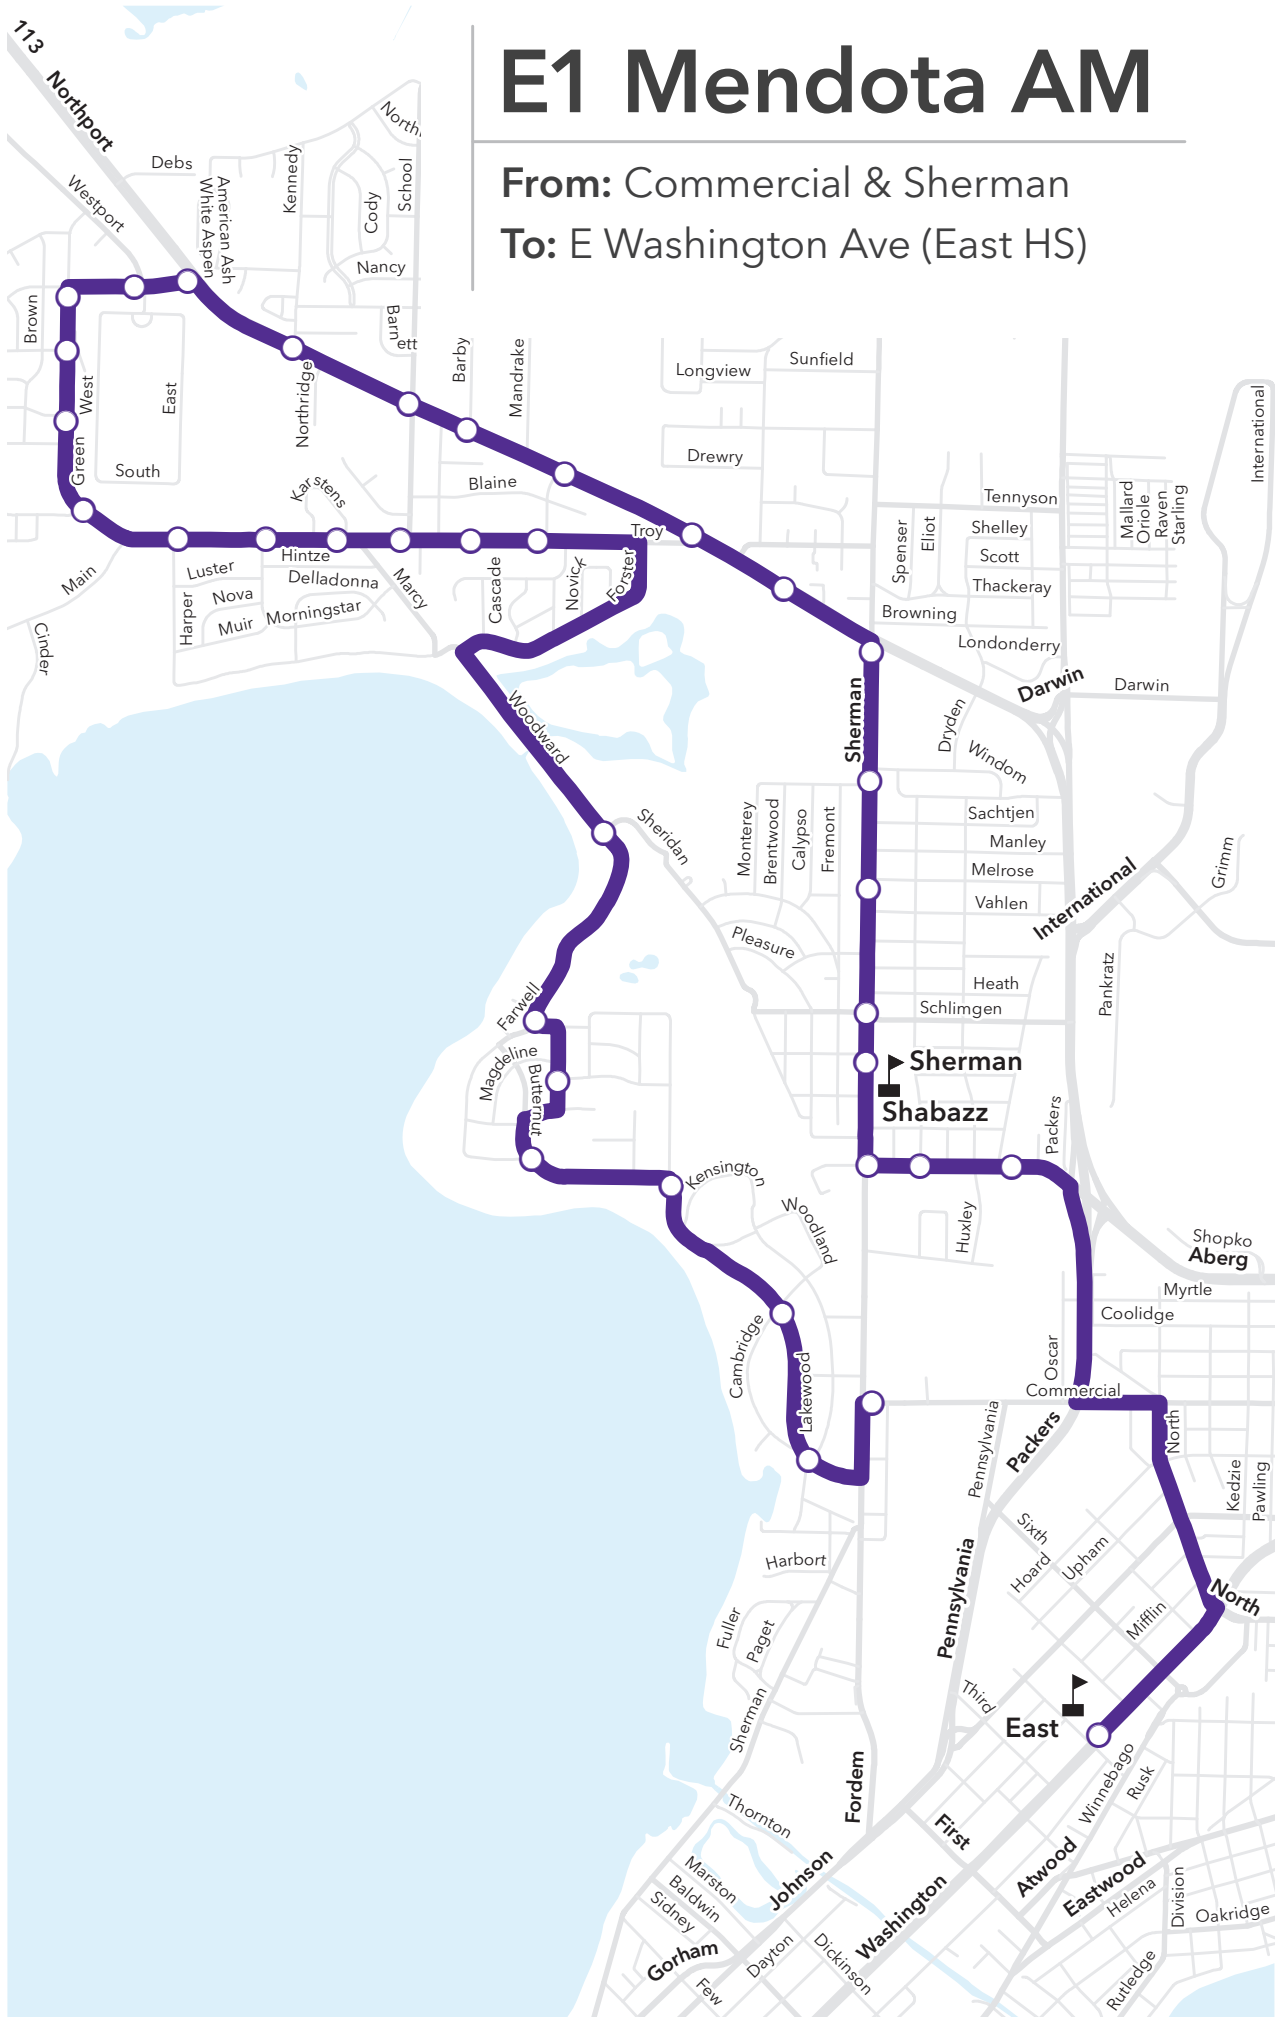

E1 Mendota AM

From: Commercial & Sherman

To: E Washington Ave (East HS)

E1 Mendota PM

From: E Washington Ave (East HS)

To: Northport & Goodland

E3 Reindahl AM

From: Portage & Duke

To: E Washington Ave (East HS)

E3 Reindahl PM

From: E Washington Ave (East HS)

To: E Washington & Continental

E3 Sycamore AM

From: Golden Leaf & Thompson
To: E Washington Ave (East HS)

E3 Sycamore PM

From: E Washington Ave (East HS)
To: Waybridge & Westend

E5 Lakeview AM

From: Kennedy & Northport
To: E Washington Ave (East HS)

E5 Lakeview PM

From: E Washington Ave (East HS)

To: Londonderry & Dryden

E5 Maple Bluff AM

From: Menomonie & Comanche

To: E Washington Ave (East HS)

E5 Maple Bluff PM

From: E Washington Ave (East HS)

To: Anhalt & Doe Crossing