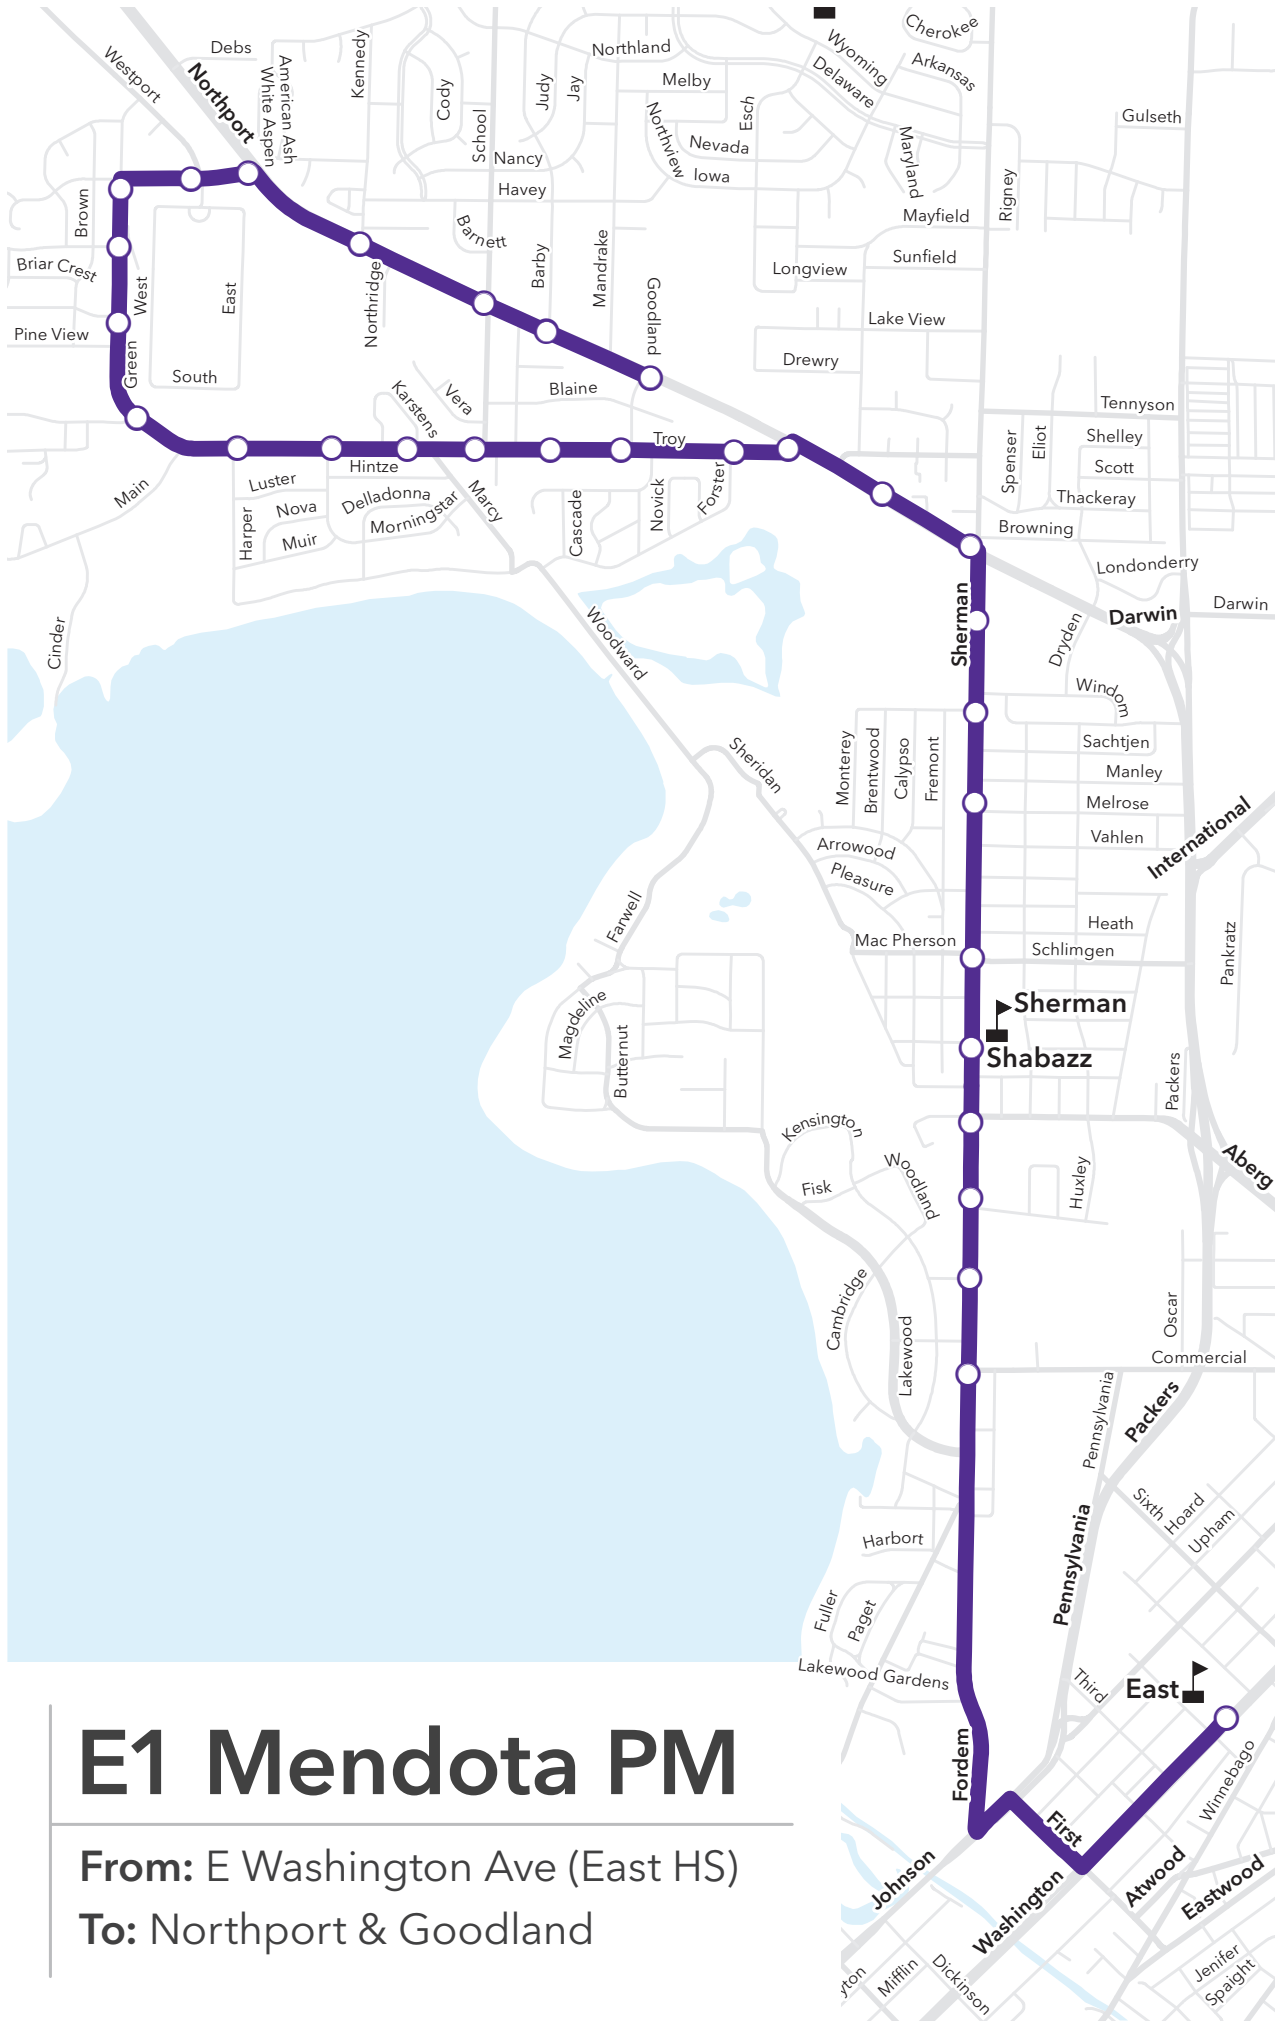

E1 Mendota AM

From: Commercial & Sherman

To: E Washington Ave (East HS)

E1 Mendota PM

From: E Washington Ave (East HS)

To: Northport & Goodland

E3 Reindahl AM

From: Portage & Duke

To: E Washington Ave (East HS)

E3 Reindahl PM

From: E Washington Ave (East HS)

To: E Washington & Continental

E3 Sycamore AM

From: Golden Leaf & Thompson
To: E Washington Ave (East HS)

E3 Sycamore PM

From: E Washington Ave (East HS)
To: Waybridge & Westend

E5 Lakeview AM

From: Kennedy & Northport
To: E Washington Ave (East HS)

E5 Lakeview PM

From: E Washington Ave (East HS)

To: Londonderry & Dryden

E5 Maple Bluff AM

From: Menomonie & Comanche

To: E Washington Ave (East HS)

E5 Maple Bluff PM

From: E Washington Ave (East HS)

To: Anhalt & Doe Crossing