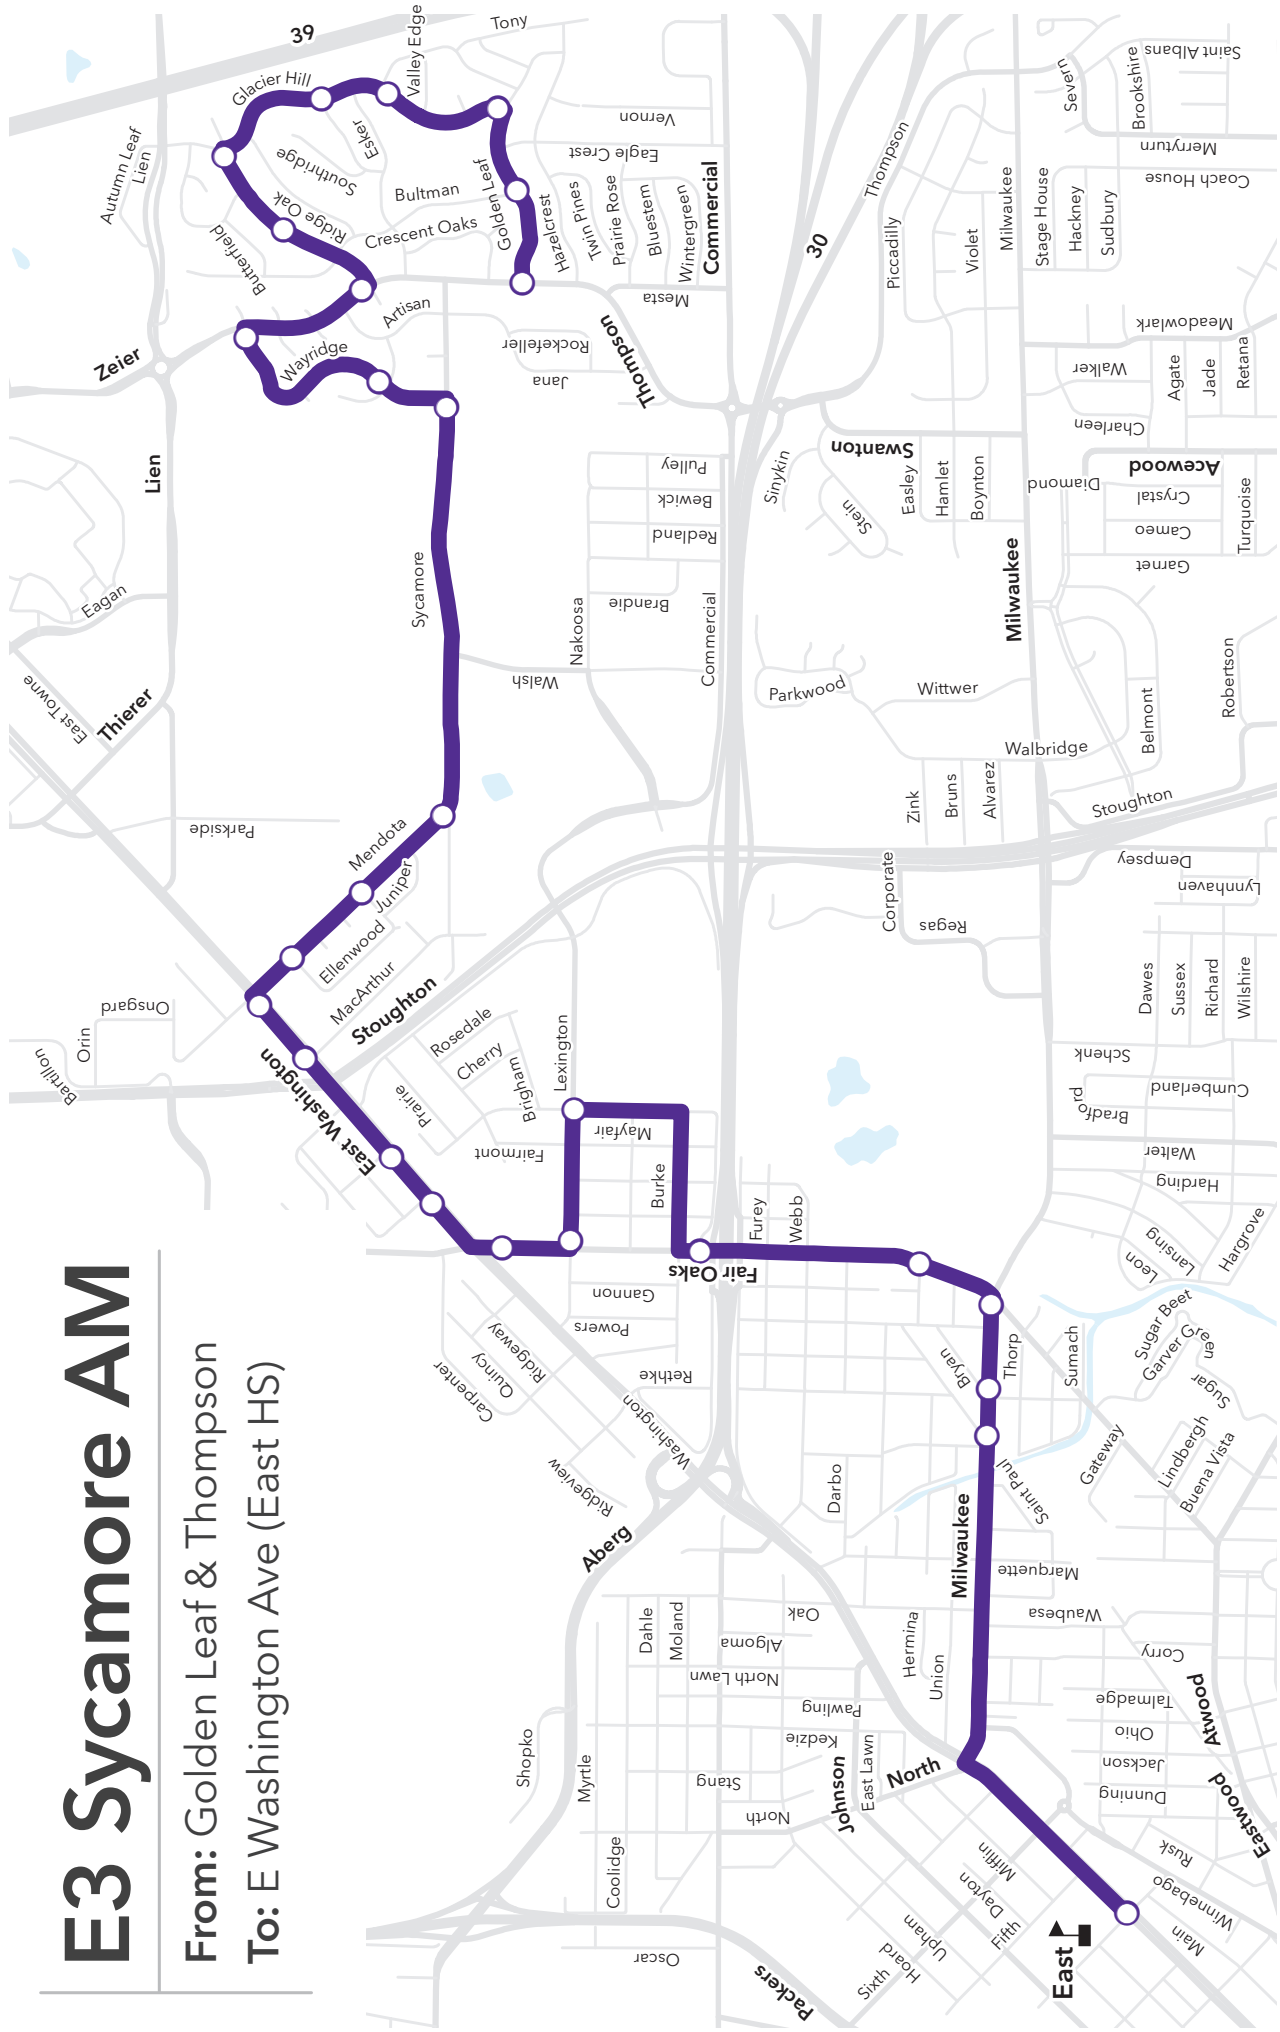

E1 Mendota AM

From: Commercial & Sherman

To: E Washington Ave (East HS)

E1 Mendota PM

From: E Washington Ave (East HS)

To: Northport & Goodland

E3 Reindahl AM

From: Portage & Duke

To: E Washington Ave (East HS)

E3 Reindahl PM

From: E Washington Ave (East HS)

To: E Washington & Continental

E3 Sycamore AM

From: Golden Leaf & Thompson
To: E Washington Ave (East HS)

E3 Sycamore PM

From: E Washington Ave (East HS)
To: Waybridge & Westend

E5 Lakeview AM

From: Kennedy & Northport
To: E Washington Ave (East HS)

E5 Lakeview PM

From: E Washington Ave (East HS)

To: Londonderry & Dryden

E5 Maple Bluff AM

From: Menomonie & Comanche

To: E Washington Ave (East HS)

E5 Maple Bluff PM

From: E Washington Ave (East HS)

To: Anhalt & Doe Crossing