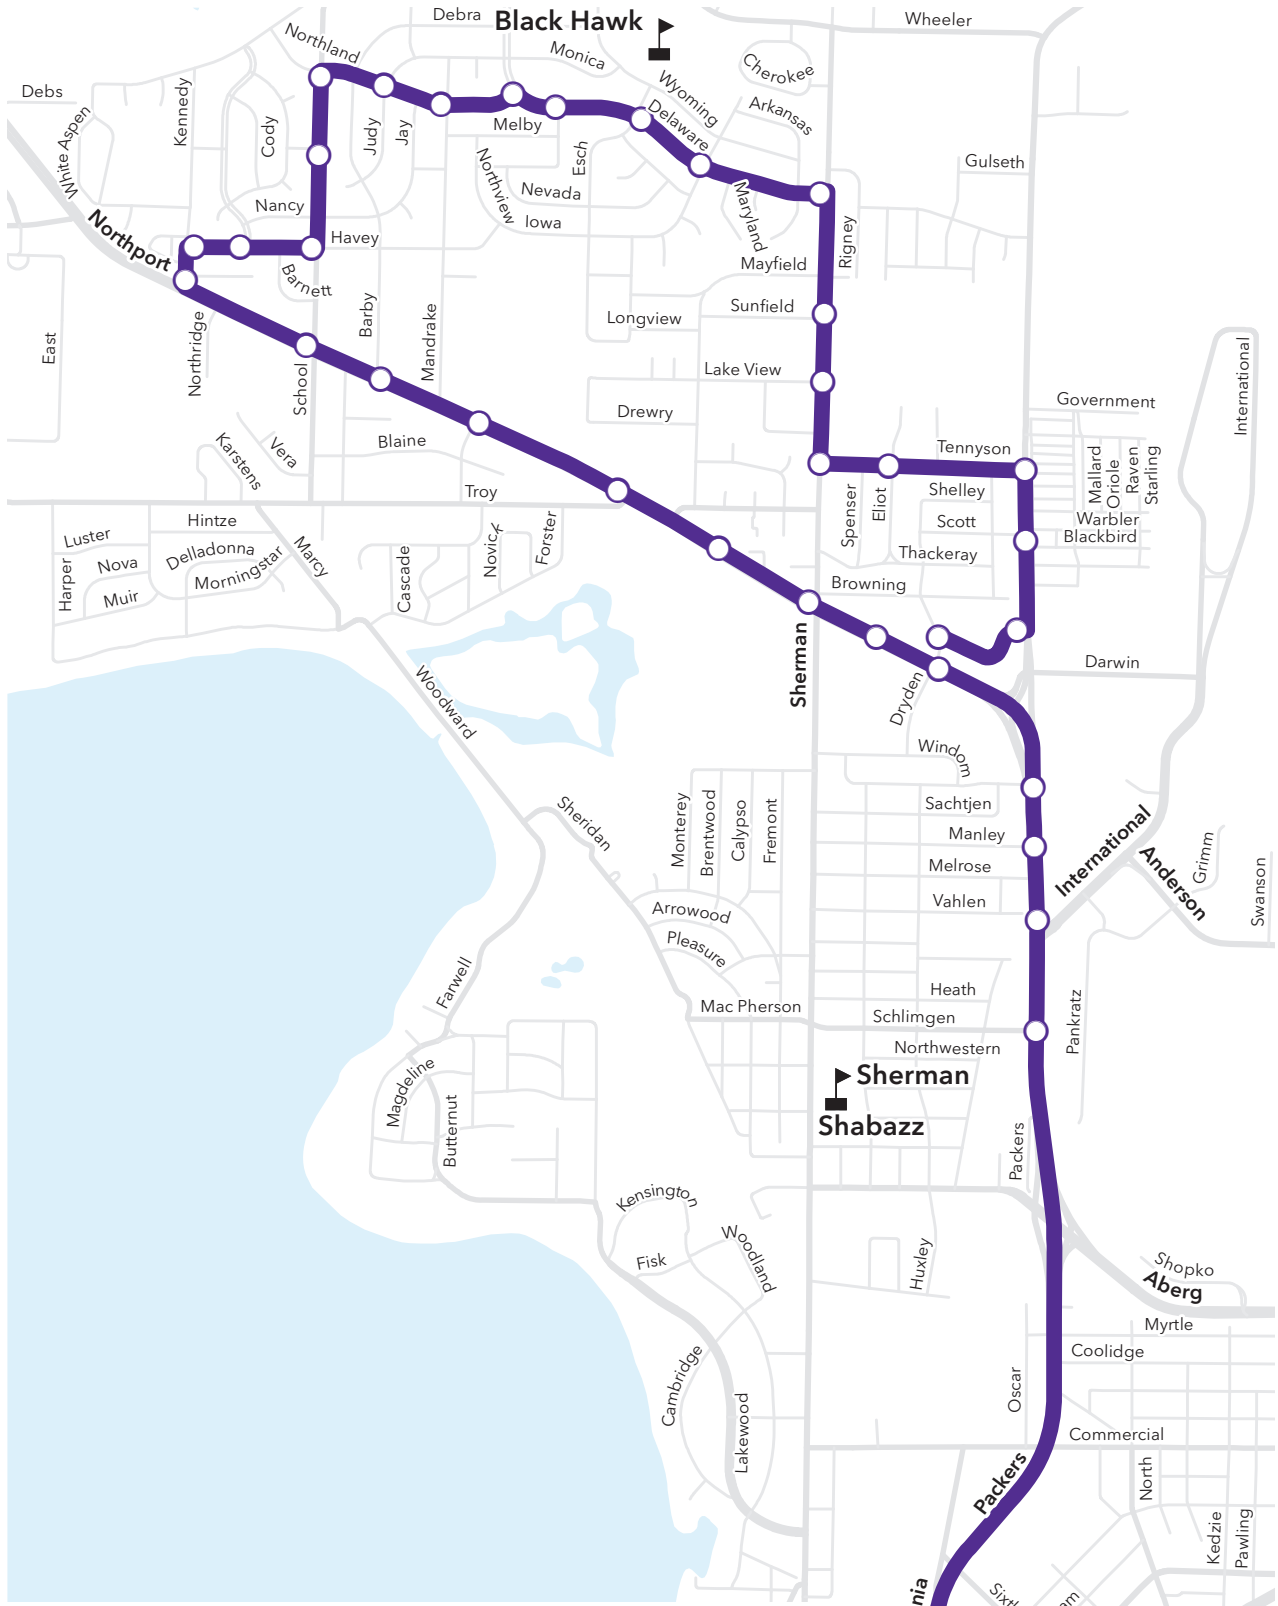

E1 Mendota AM

From: Commercial & Sherman

To: E Washington Ave (East HS)

E1 Mendota PM

From: E Washington Ave (East HS)

To: Northport & Goodland

E3 Reindahl AM

From: Portage & Duke

To: E Washington Ave (East HS)

E3 Reindahl PM

From: E Washington Ave (East HS)

To: E Washington & Continental

E3 Sycamore AM

From: Golden Leaf & Thompson
To: E Washington Ave (East HS)

E3 Sycamore PM

From: E Washington Ave (East HS)
To: Waybridge & Westend

E5 Lakeview AM

From: Kennedy & Northport
To: E Washington Ave (East HS)

E5 Lakeview PM

From: E Washington Ave (East HS)

To: Londonderry & Dryden

E5 Maple Bluff AM

From: Menomonie & Comanche

To: E Washington Ave (East HS)

E5 Maple Bluff PM

From: E Washington Ave (East HS)

To: Anhalt & Doe Crossing