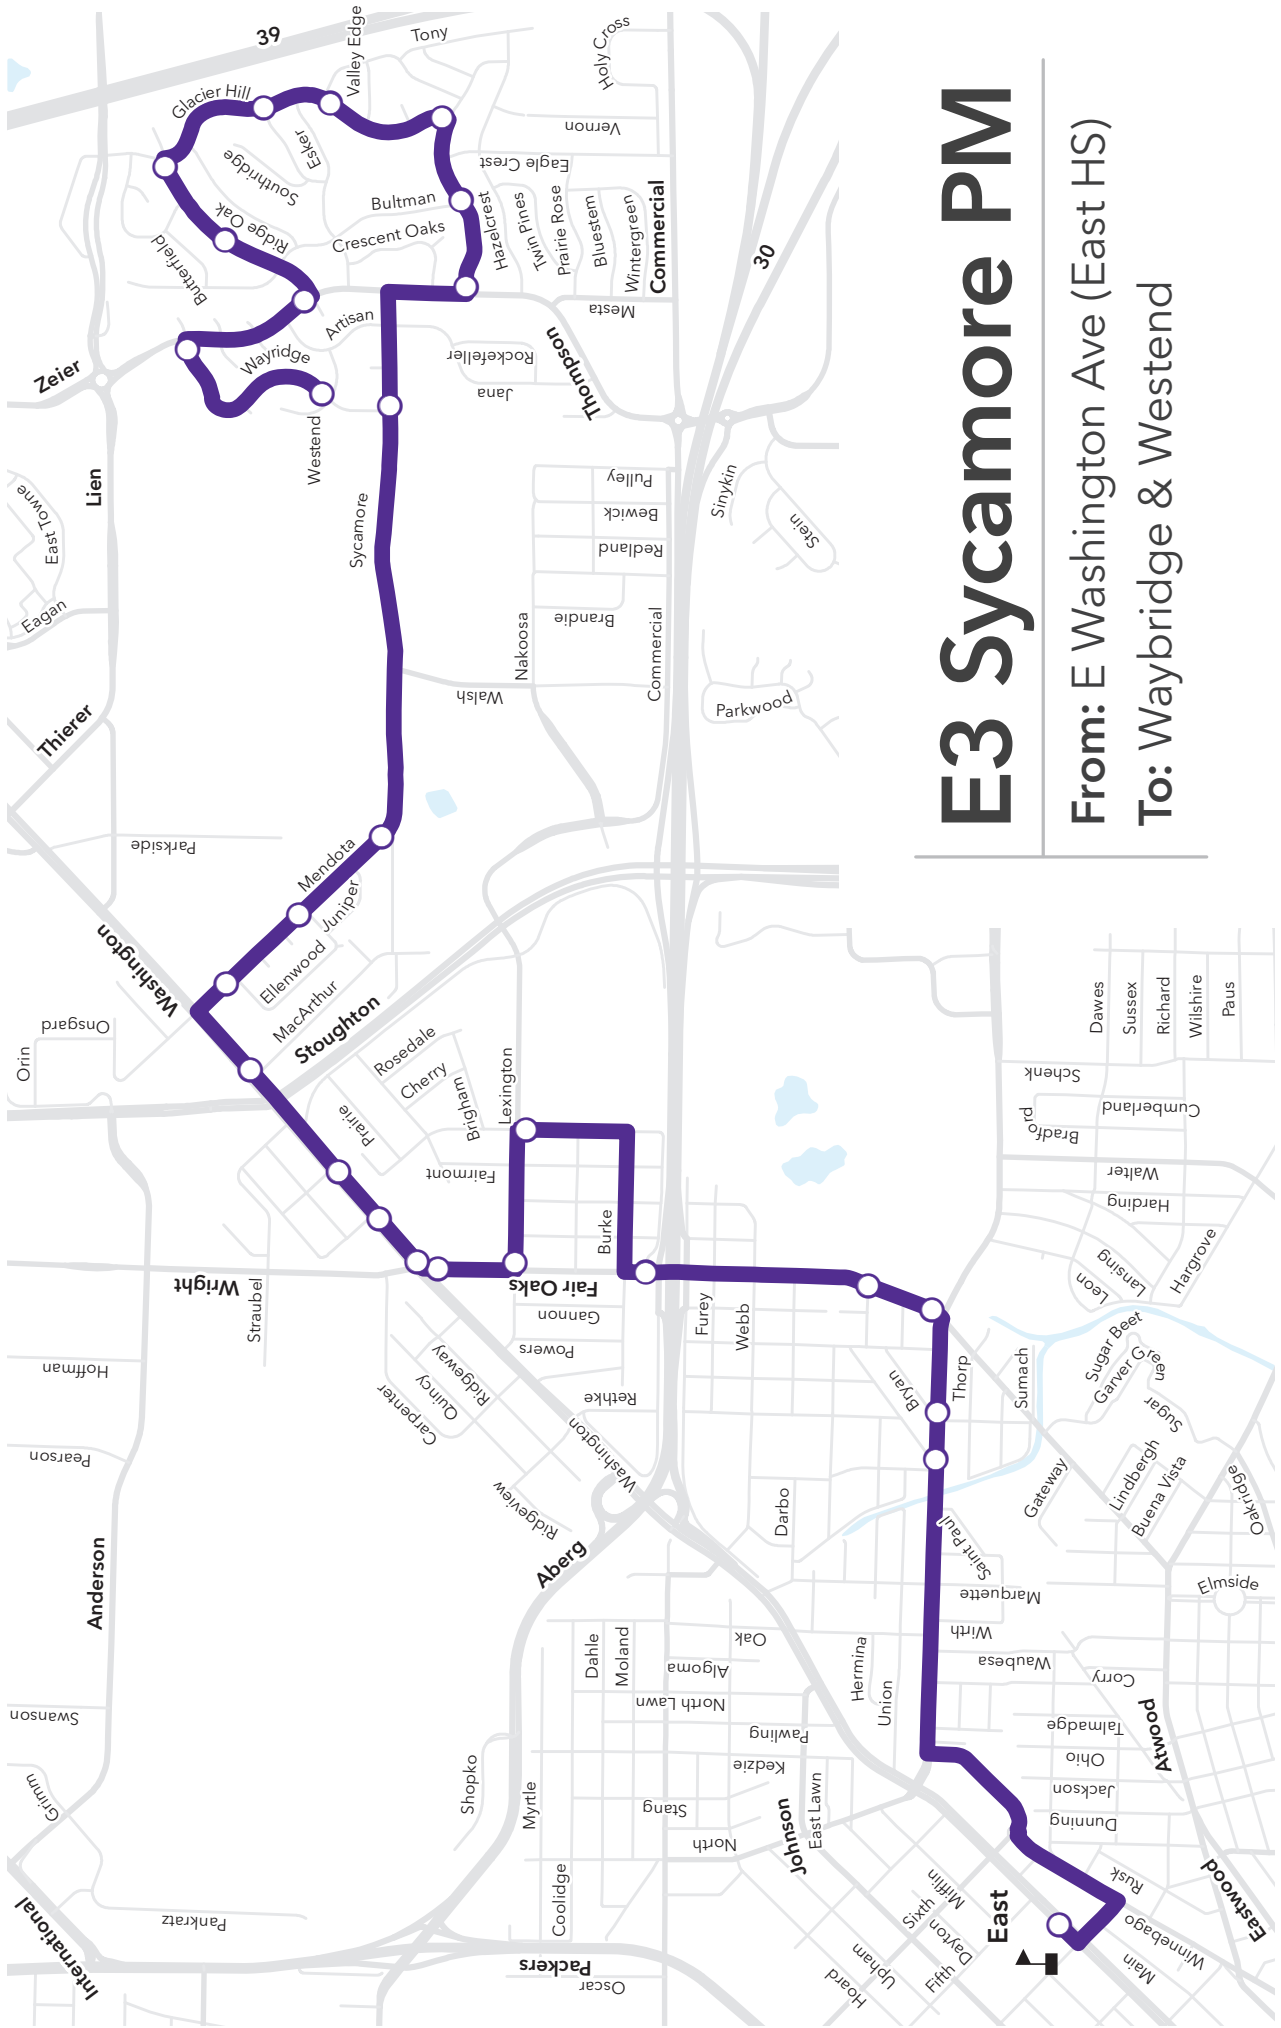

E1 Mendota AM

From: Commercial & Sherman

To: E Washington Ave (East HS)

E1 Mendota PM

From: E Washington Ave (East HS)

To: Northport & Goodland

E3 Reindahl AM

From: Portage & Duke

To: E Washington Ave (East HS)

E3 Reindahl PM

From: E Washington Ave (East HS)

To: E Washington & Continental

E3 Sycamore AM

From: Golden Leaf & Thompson
To: E Washington Ave (East HS)

E3 Sycamore PM

From: E Washington Ave (East HS)
To: Waybridge & Westend

E5 Lakeview AM

From: Kennedy & Northport
To: E Washington Ave (East HS)

E5 Lakeview PM

From: E Washington Ave (East HS)

To: Londonderry & Dryden

E5 Maple Bluff AM

From: Menomonie & Comanche

To: E Washington Ave (East HS)

E5 Maple Bluff PM

From: E Washington Ave (East HS)

To: Anhalt & Doe Crossing