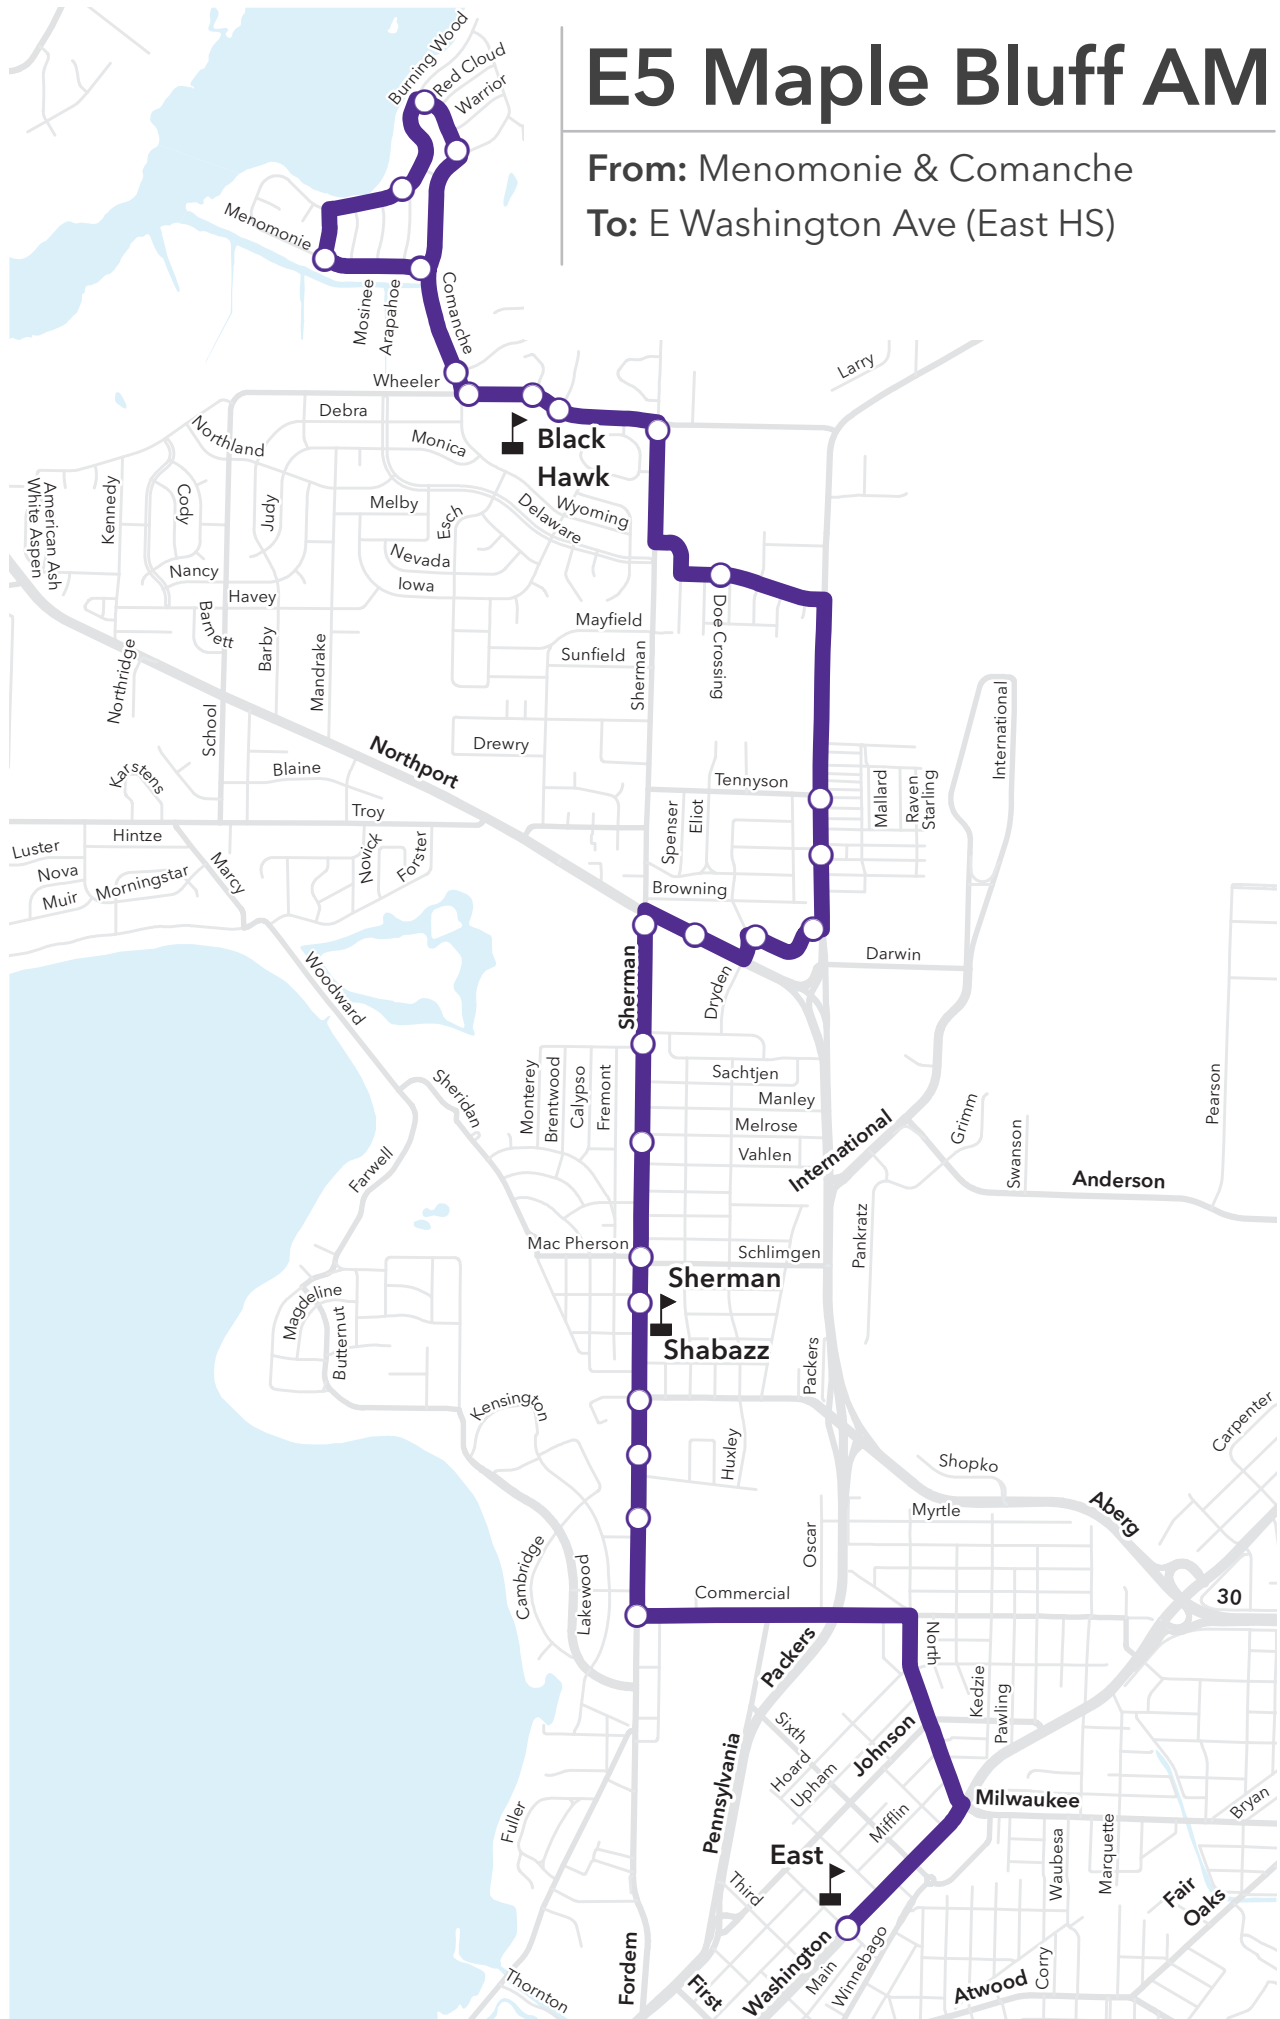

E1 Mendota AM

From: Commercial & Sherman

To: E Washington Ave (East HS)

E1 Mendota PM

From: E Washington Ave (East HS)

To: Northport & Goodland

E3 Reindahl AM

From: Portage & Duke

To: E Washington Ave (East HS)

E3 Reindahl PM

From: E Washington Ave (East HS)

To: E Washington & Continental

E3 Sycamore AM

From: Golden Leaf & Thompson
To: E Washington Ave (East HS)

E3 Sycamore PM

From: E Washington Ave (East HS)
To: Waybridge & Westend

E5 Lakeview AM

From: Kennedy & Northport
To: E Washington Ave (East HS)

E5 Lakeview PM

From: E Washington Ave (East HS)

To: Londonderry & Dryden

E5 Maple Bluff AM

From: Menomonie & Comanche

To: E Washington Ave (East HS)

E5 Maple Bluff PM

From: E Washington Ave (East HS)

To: Anhalt & Doe Crossing