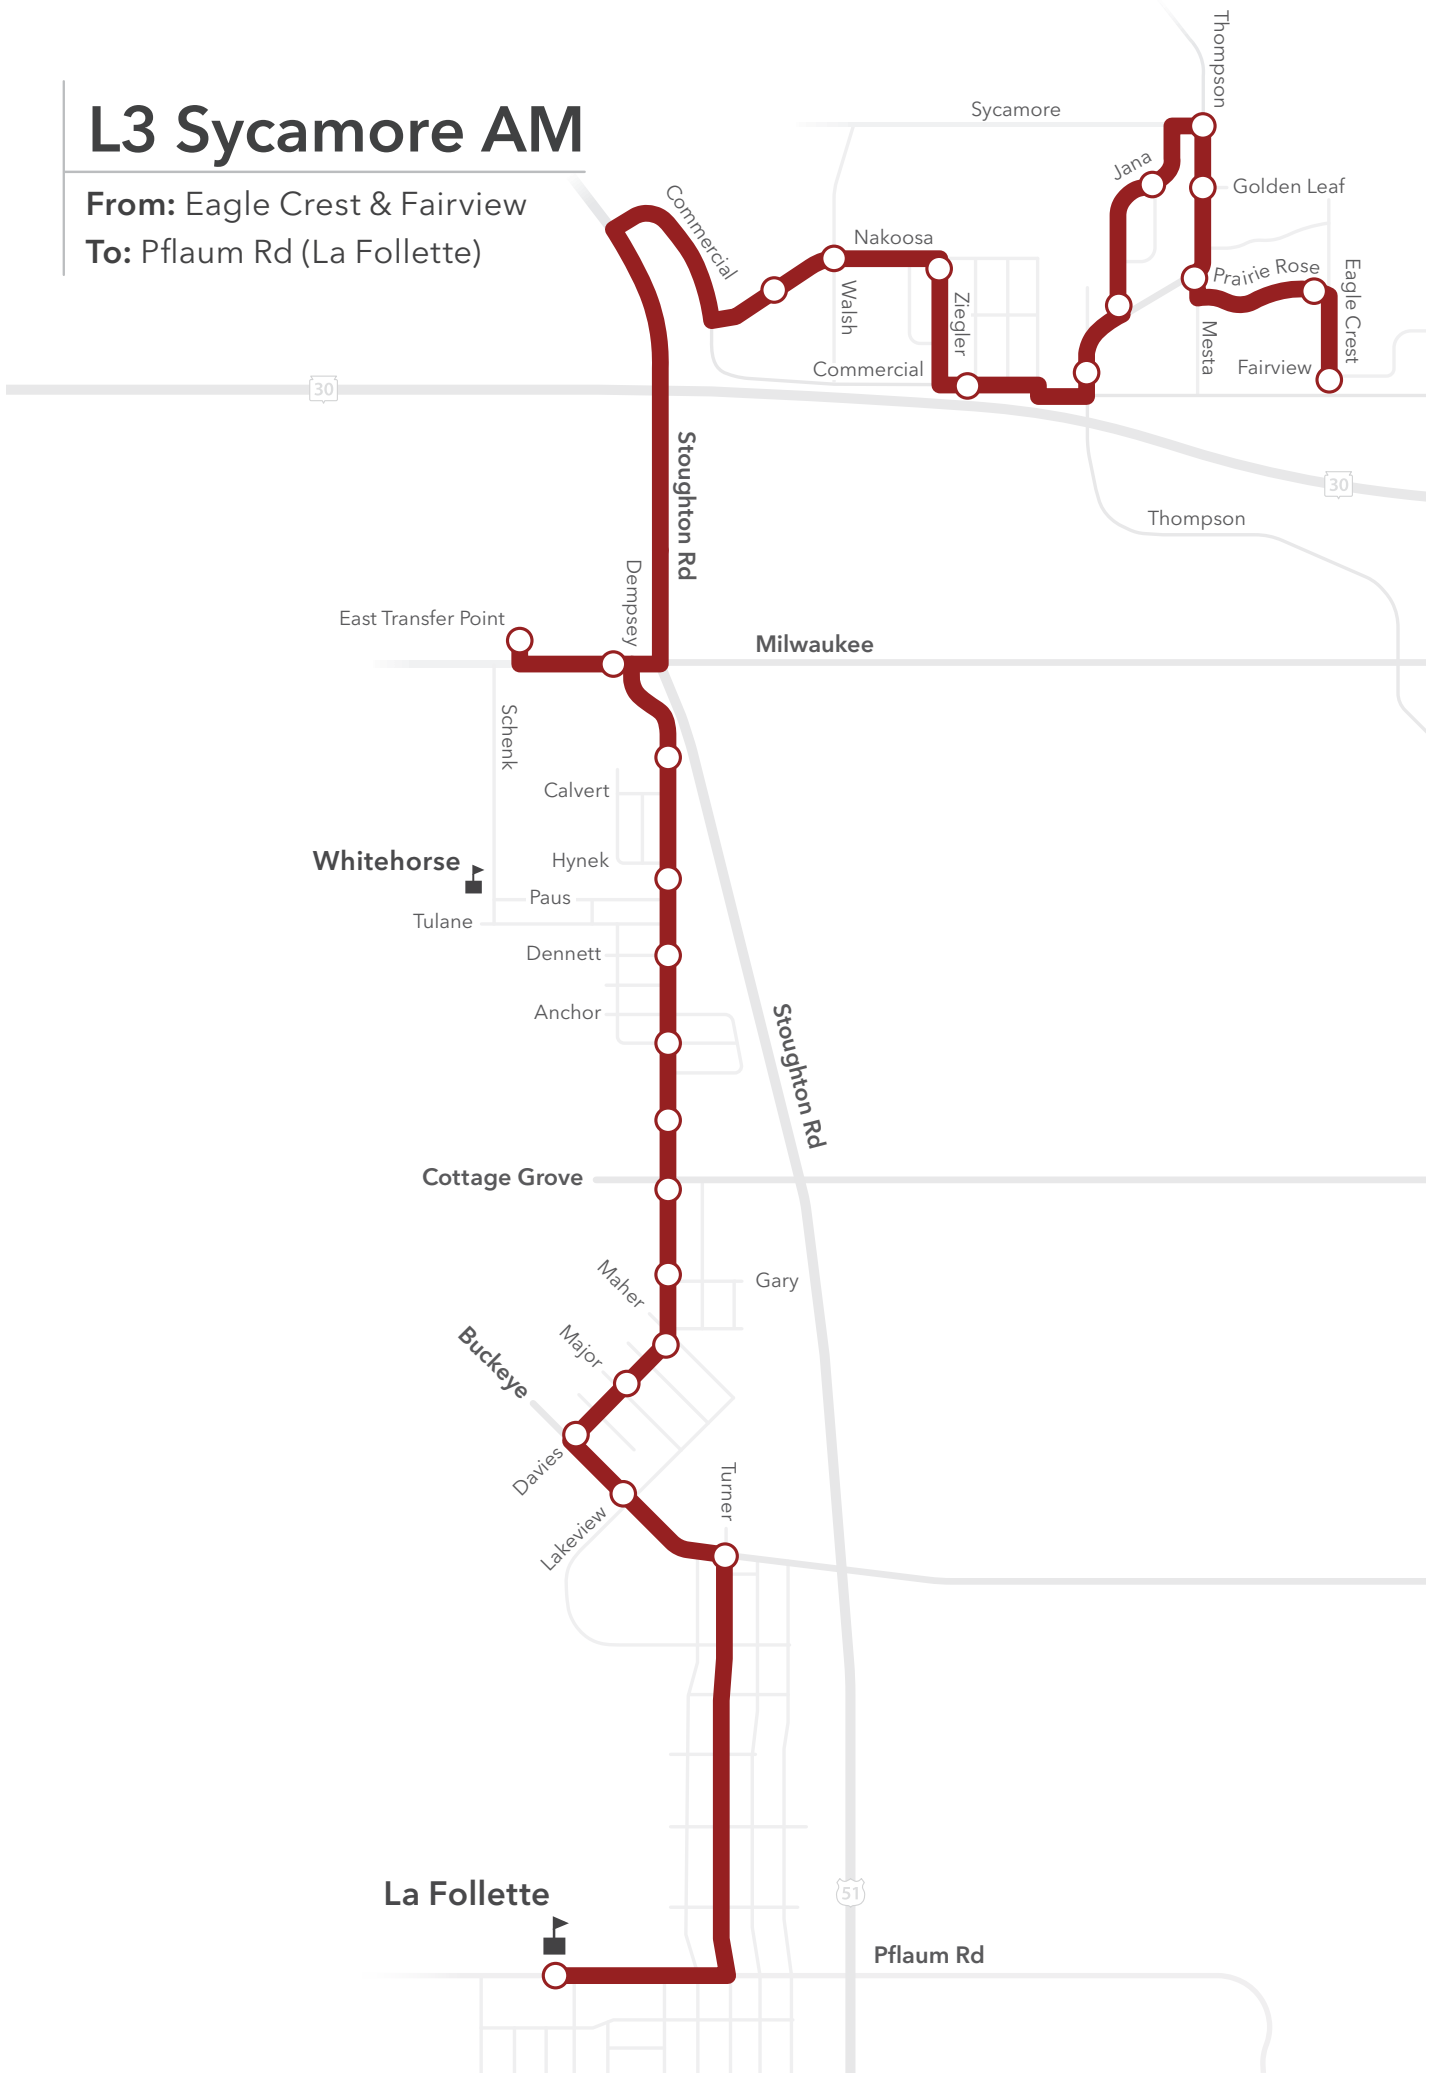

L3 Sycamore AM

From: Eagle Crest & Fairview

To: Pflaum Rd (La Follette)