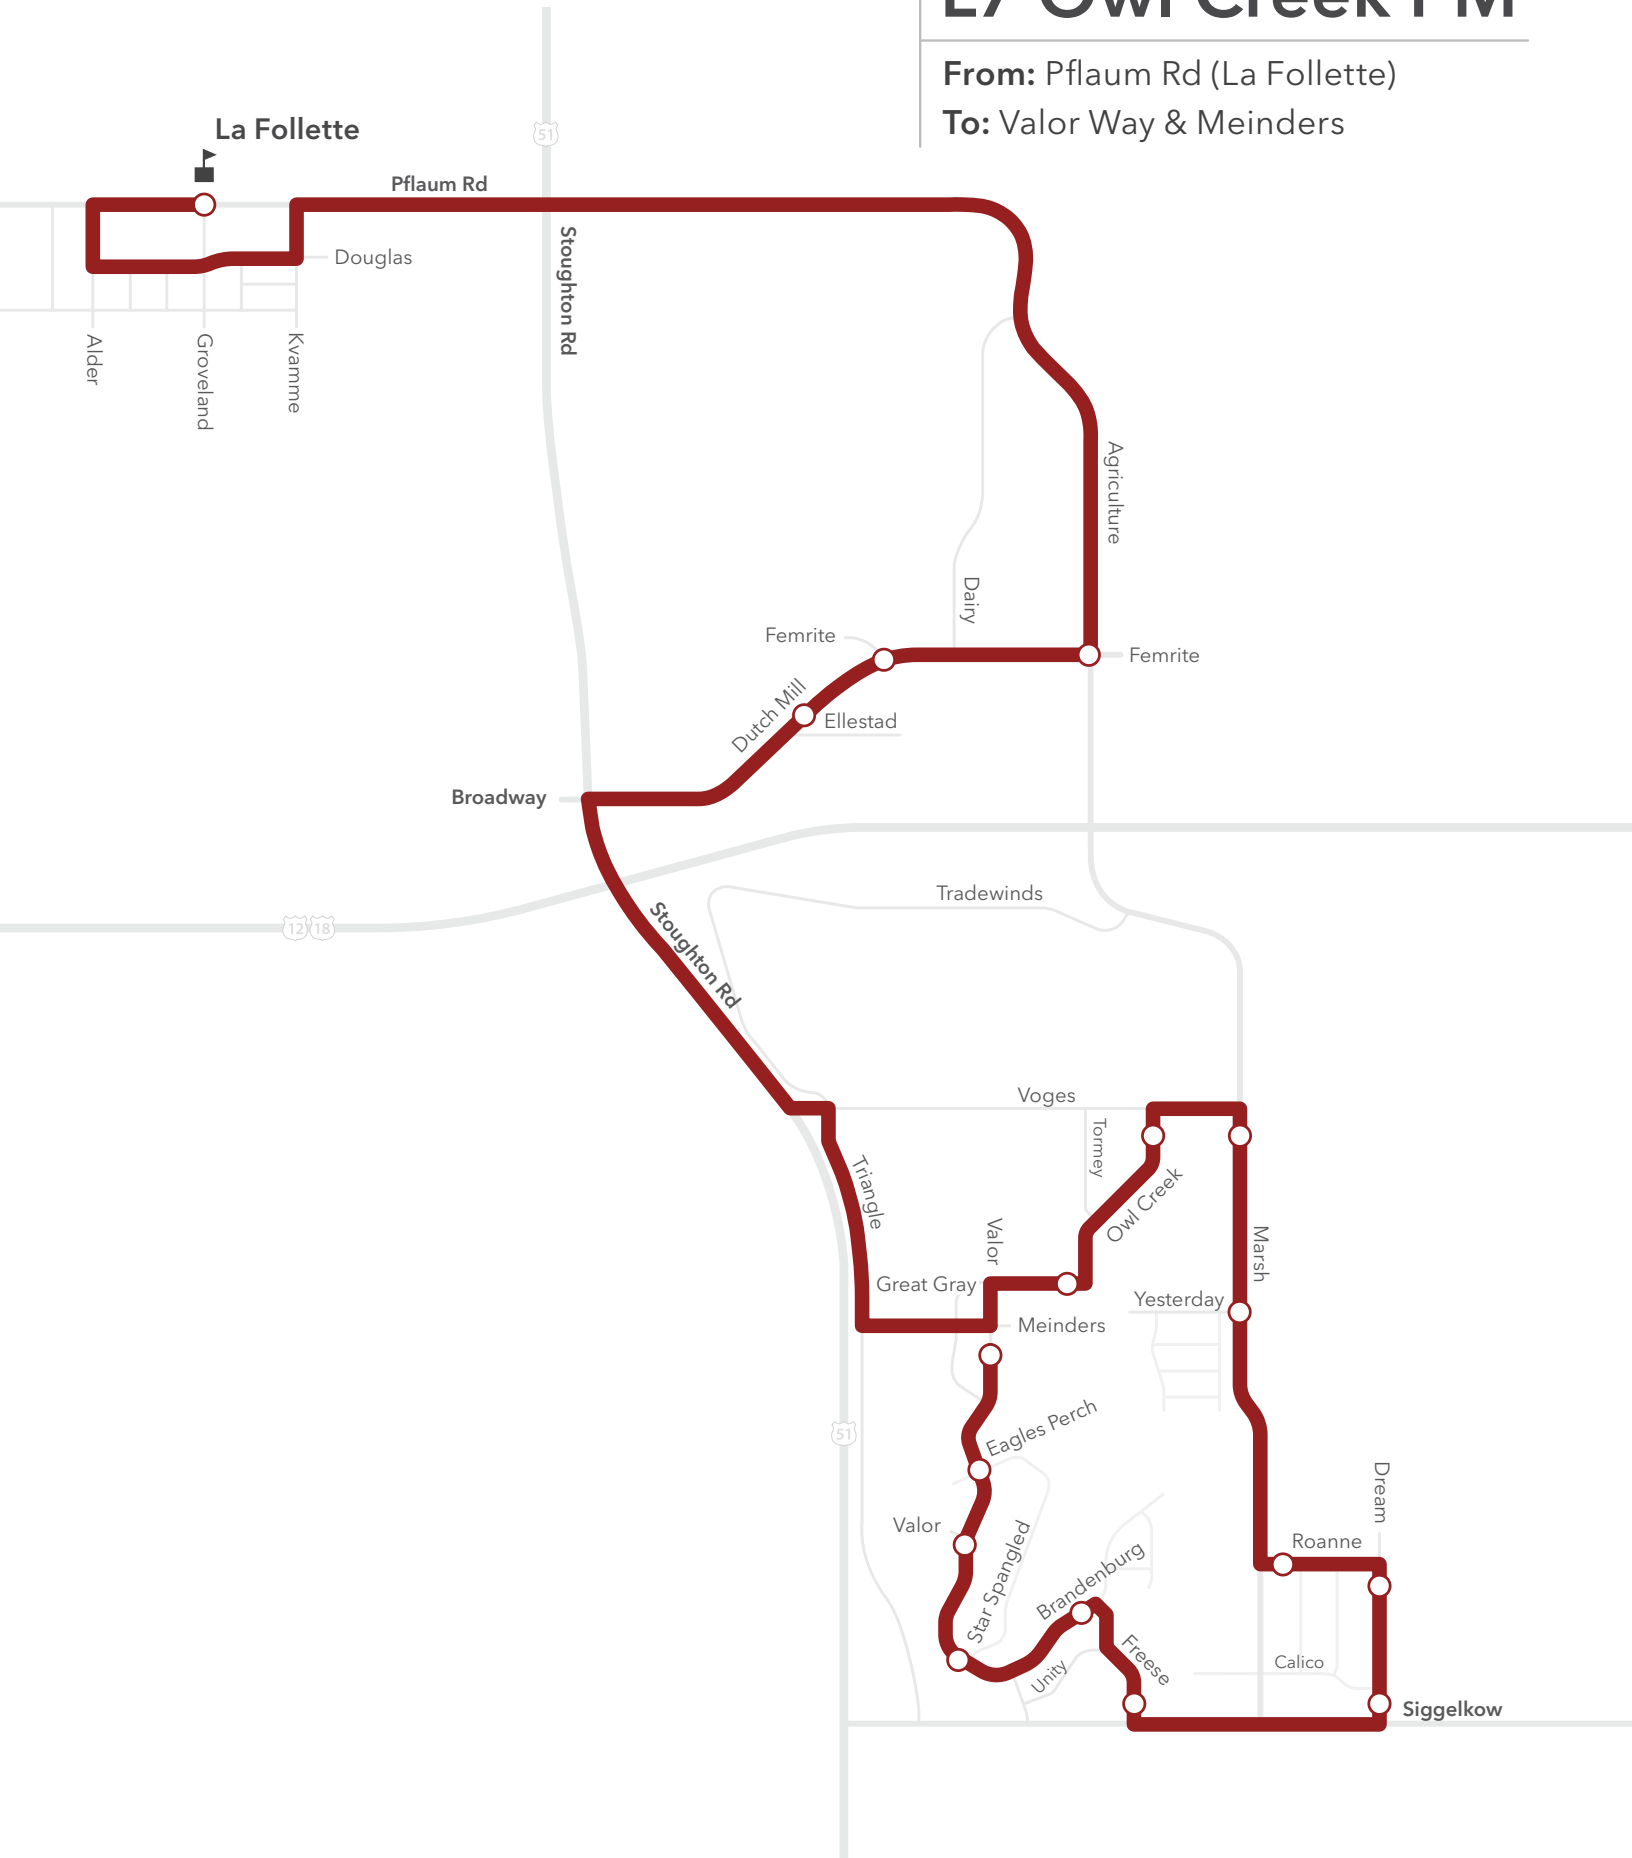

L7 Owl Creek PM

From: Pflaum Rd (La Follette)

To: Valor Way & Meinders