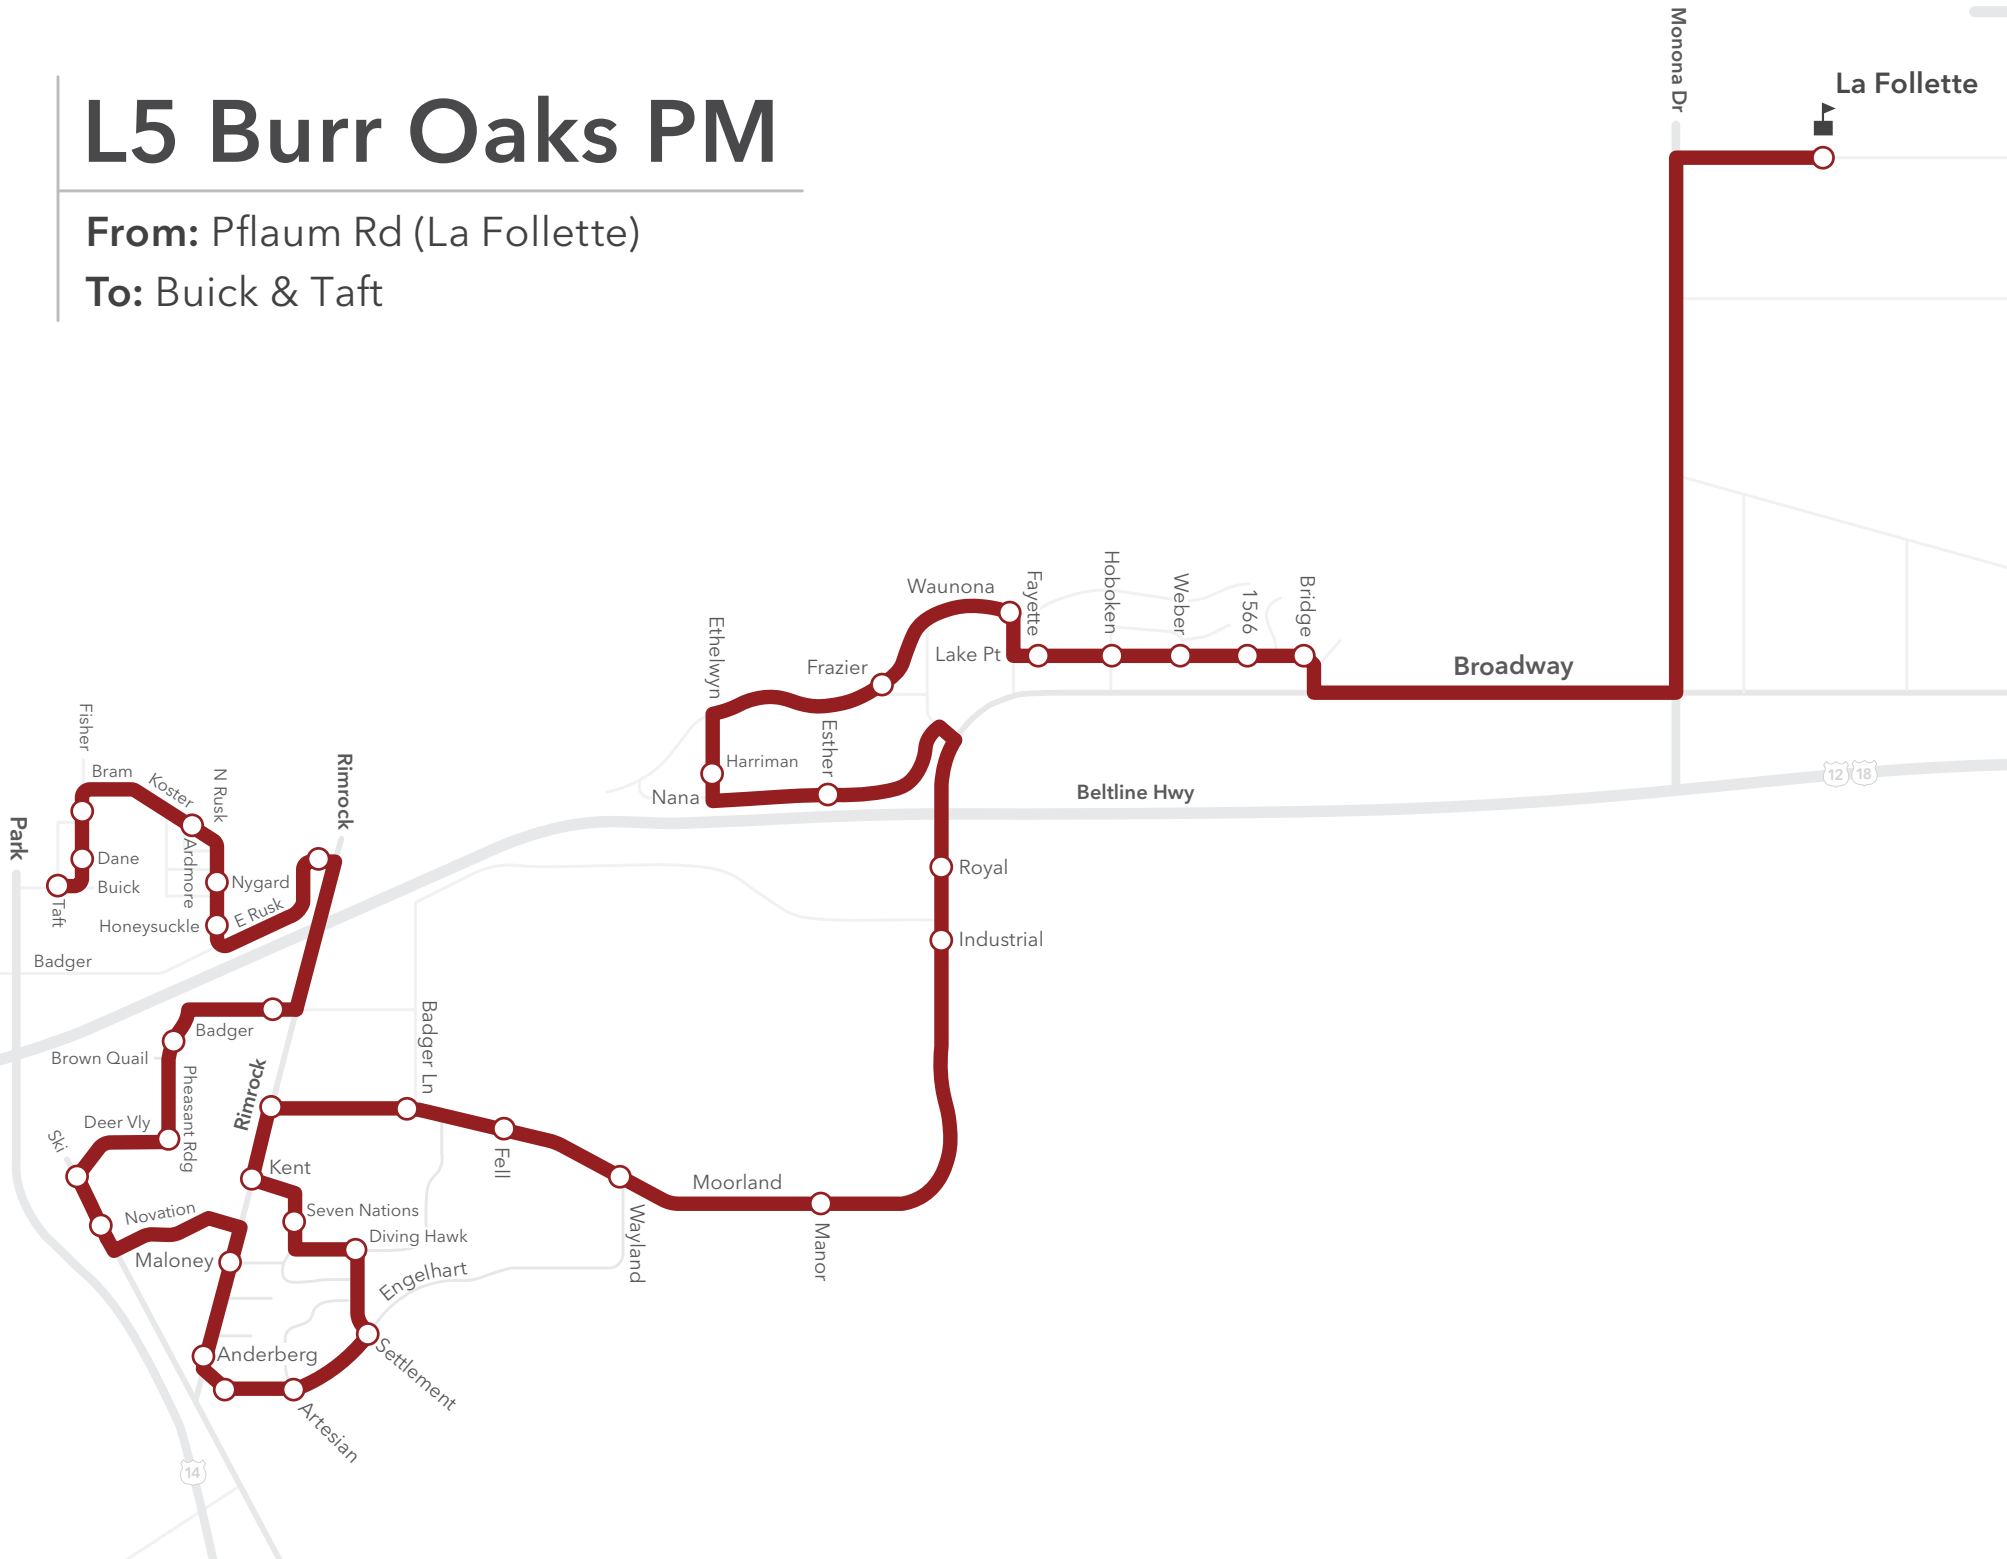

L5 Burr Oaks PM

From: Pflaum Rd (La Follette)

To: Buick & Taft