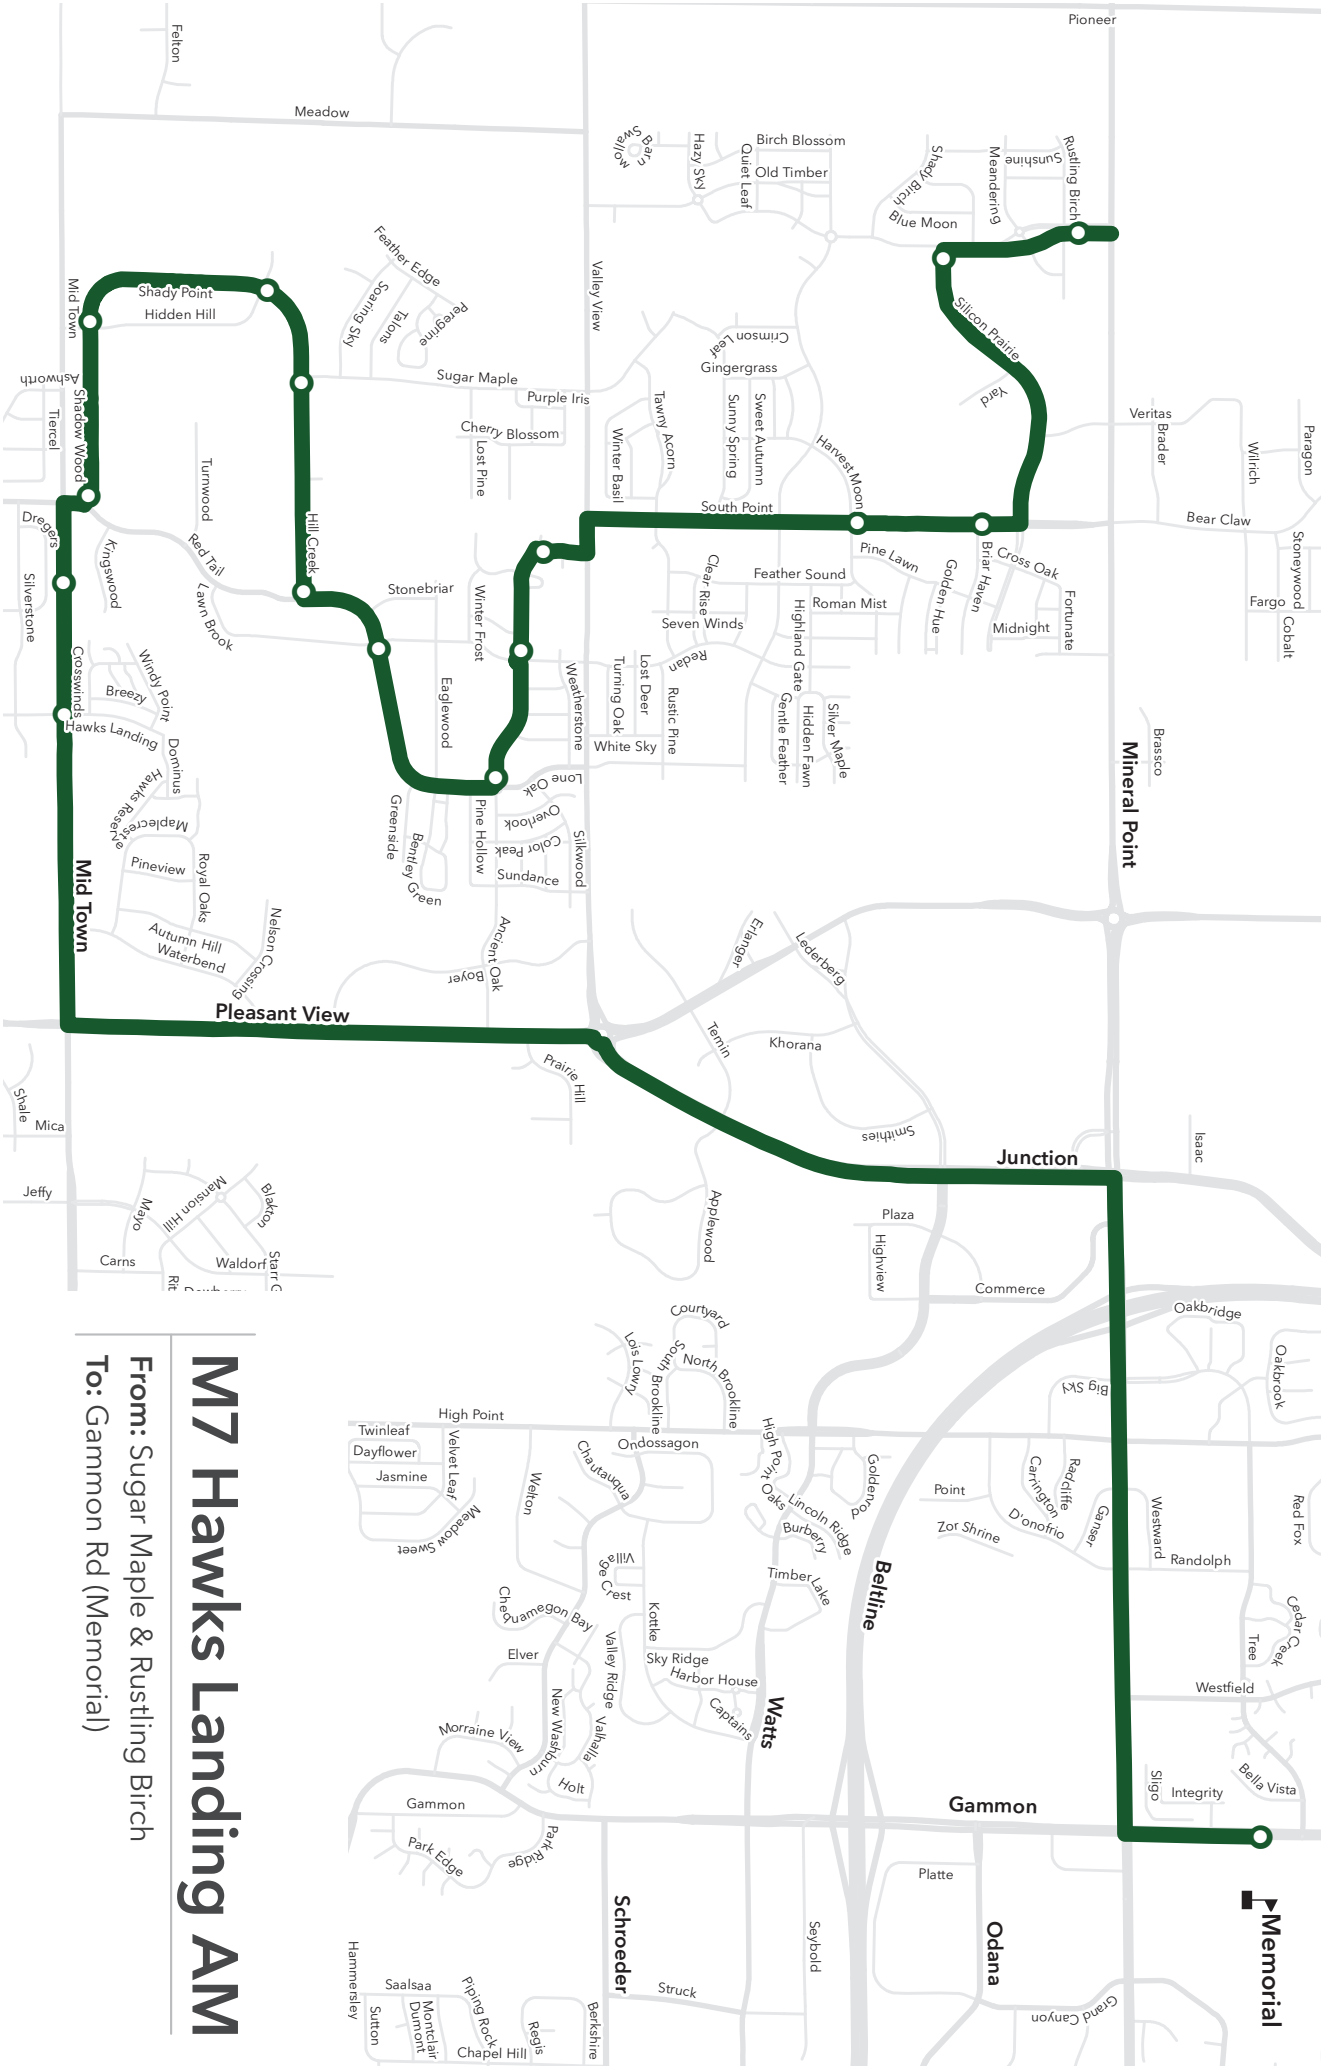

M3 Jamestown PM

From: Gammon Rd (Memorial)

To: Jamestown

M5 Country Grove AM

From: Stonebridge & Drumlin
To: Gammon Rd (Memorial)

M5 Country Grove PM

From: Gammon Rd (Memorial)

To: Country Grove

M5 Manchester AM

From: McKee & Maple Valley

To: Gammon Rd (Memorial)

M5 Manchester PM

From: Gammon Rd (Memorial)

To: Manchester

M5 Prairie Ridge AM

From: East Pass & Arctic Fox

To: Gammon Rd (Memorial)

M5 Prairie Ridge PM

From: Gammon Rd (Memorial)
 To: Prairie Ridge

M7 Hawks Landing AM
 From: Sugar Maple & Rustling Birch
 To: Gammon Rd (Memorial)

M7 Hawks Landing AM

From: Raymond & Gammon
To: Gammon Rd (Memorial)

M7 Hawks Landing PM

From: Gammon Rd (Memorial)
To: Hawks Landing