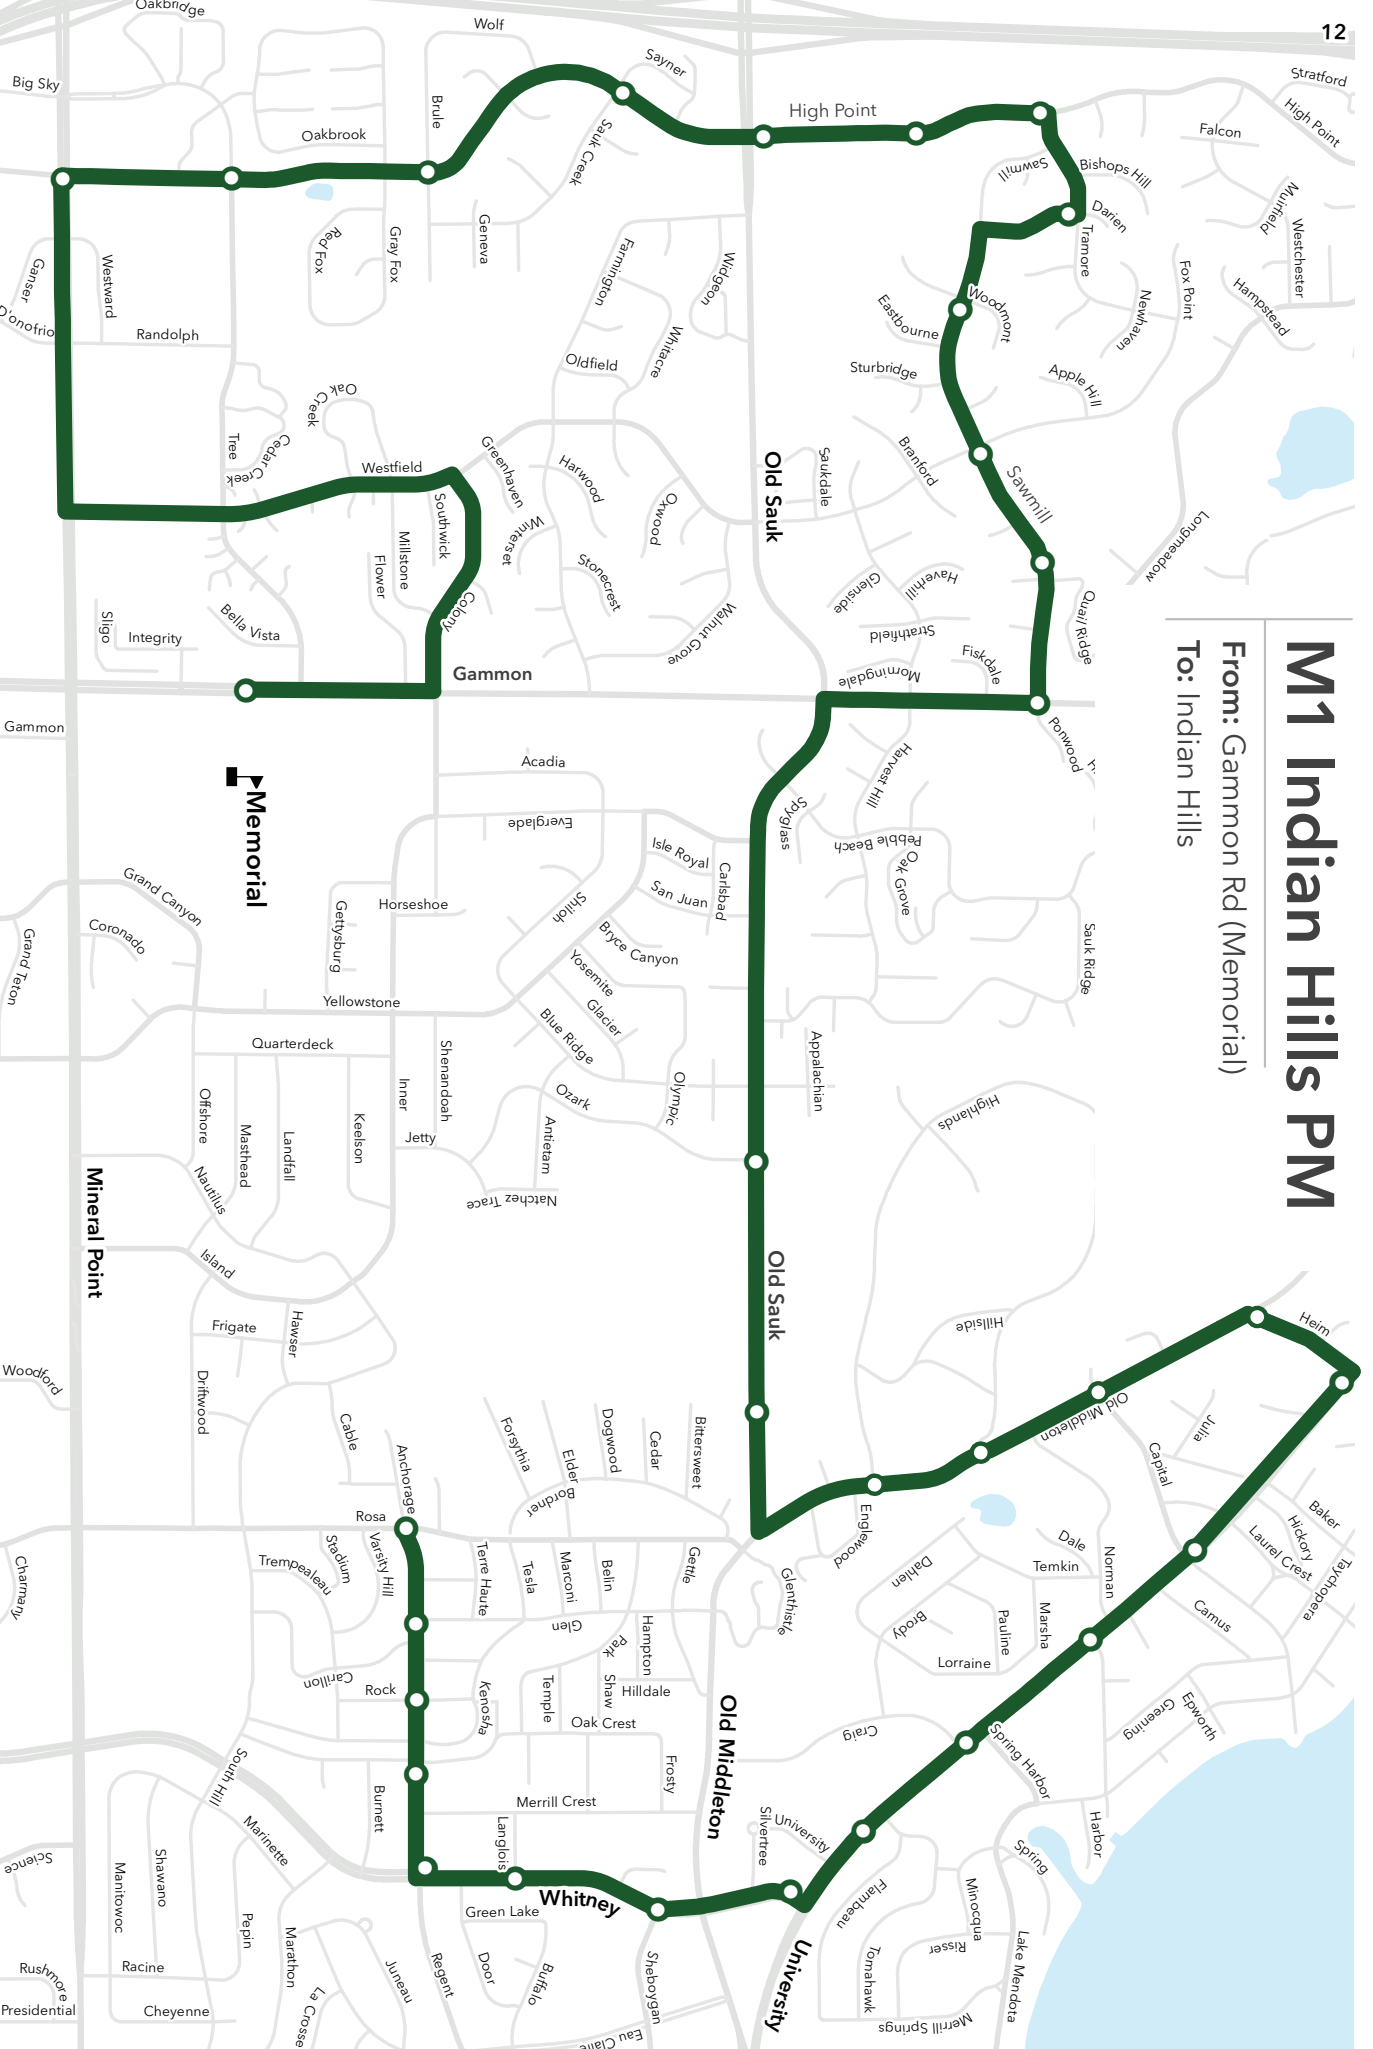

To: Gammon Rd (Memorial)

M1 Highlands PM

From: Gammon Rd (Memorial)

To: Highlands

M1 Indian Hills AM

From: Regent & Rosa
To: Gammon Rd (Memorial)

M1 Indian Hills PM

From: Gammon Rd (Memorial)
To: Indian Hills

M3 Allied AM

From: Allied & Lovell
To: Gammon Rd (Memorial)

M3 Allied PM

From: Gammon Rd (Memorial)
To: Allied & Lovell

M3 Burr Oaks AM

From: High Ridge Trl & Cahill
 To: Gammon Rd (Memorial)

M3 Burr Oaks PM

From: Gammon Rd (Memorial)
To: High Ridge Trl & Cahill

Little
Robt
Ise
Ibourne
Breese
Vilas Park
Vilas
Farrison
Carlfield
Jefferson
Adams
Randall
Charter
Mills
Mound
Brooks
Milton
Braxton
Washington
Proudfit
Bridgforth
Main
Dety
Bedford
Dayton

Park
West Shore
High
Wing'ta
South
Plattent
Emerson
Olin
Lakeside
South Shore
Gilson

Whitney
Merrill Crest
Junear
Regent
Fond du Lac
Bayfield
Lafayette
Waukesha
Richland
Merham
Marinette
South Hill
Shawano
Mantowoc
Marathon
La Crosse
Waukesha
Oconto