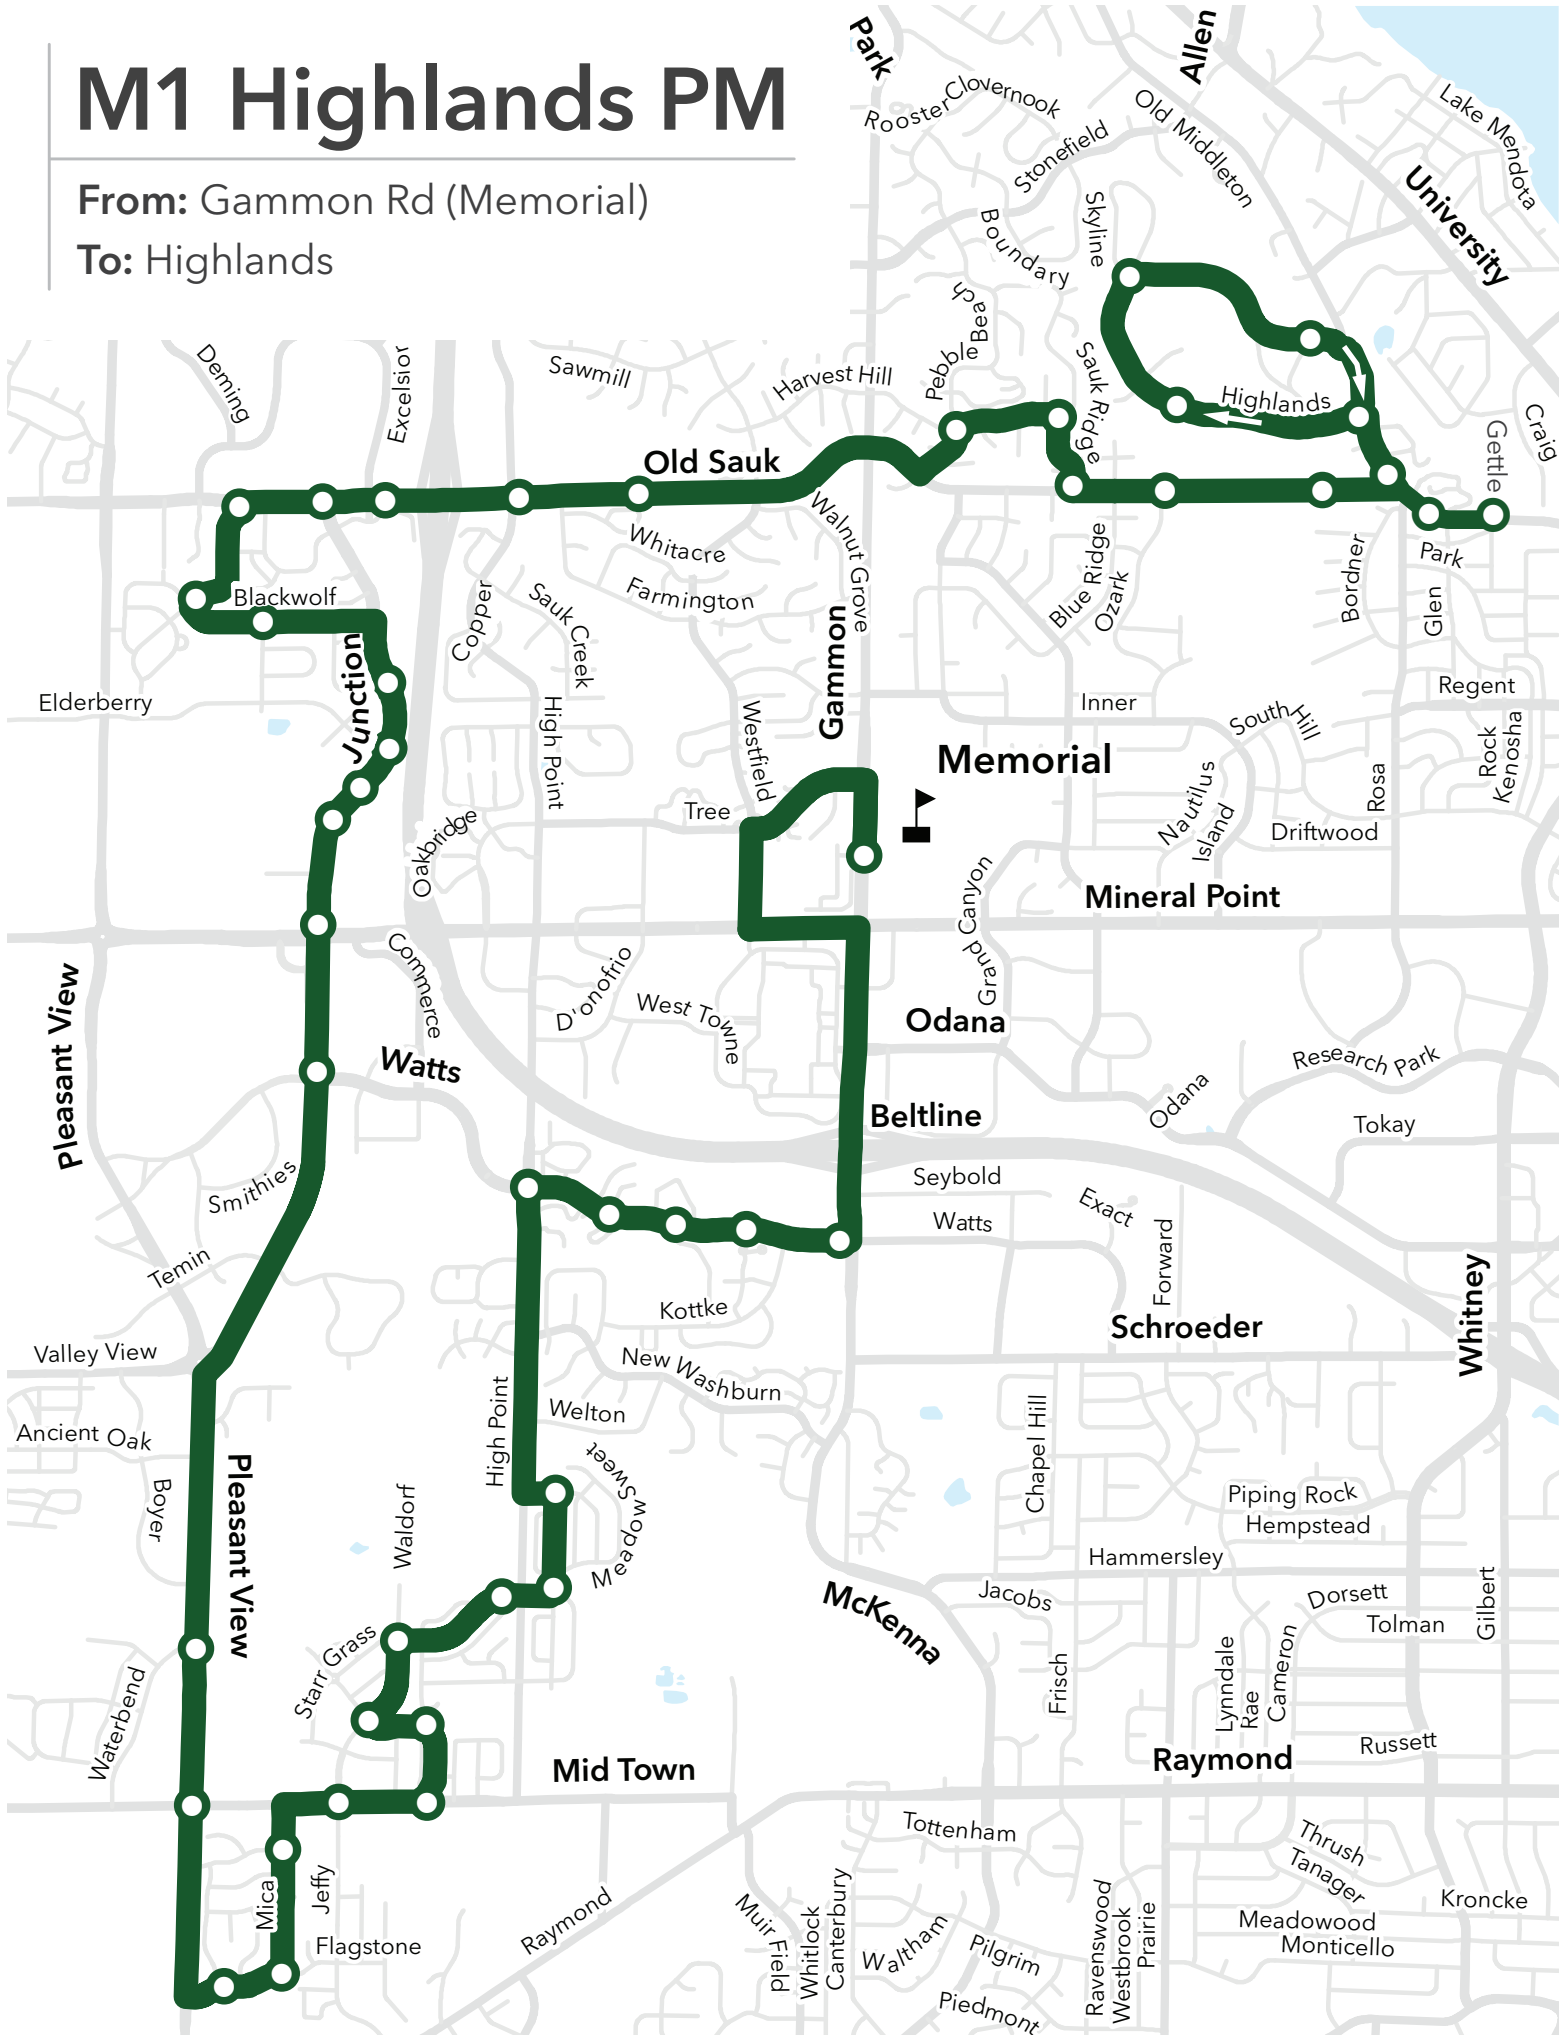

M1 Elver AM

From: Schroeder & Struck

To: Gammon Rd (Memorial)

M1 Elver PM

From: Gammon Rd (Memorial)

To: Elver

M1 Highlands AM

From: Heim & Old Middleton

To: Gammon Rd (Memorial)

M1 Highlands PM

From: Gammon Rd (Memorial)

To: Highlands

M1 Indian Hills AM

From: Regent & Rosa
To: Gammon Rd (Memorial)

M1 Indian Hills PM

From: Gammon Rd (Memorial)
To: Indian Hills

From: Gammon Rd (Memorial)
To: High Ridge Trl & Cahill

Little
Robt
Ise
Ibourne
Breese
Vilas Park
Vilas
Farrison
Carlfield
Jefferson
Adams
Randall
Charter
Mills
Mound
Brooks
Milton
Braxton
Washington
Proudfit
Bridgforth
Main
Dety
Bedford
Dayton

Whitney
Merrill Crest
Junear
Regent
Fond du Lac
Bayfield
Lafayette
Waukesha
Richland
Merham
Marinette
South Hill
Shawano
Mantowoc
Marathon
La Crosse
Waukesha
Oconto

Whitney
Merrill Crest
Junear
Regent
Fond du Lac
Bayfield
Lafayette
Waukesha
Richland
Merham
Marinette
South Hill
Shawano
Mantowoc
Marathon
La Crosse
Waukesha
Oconto