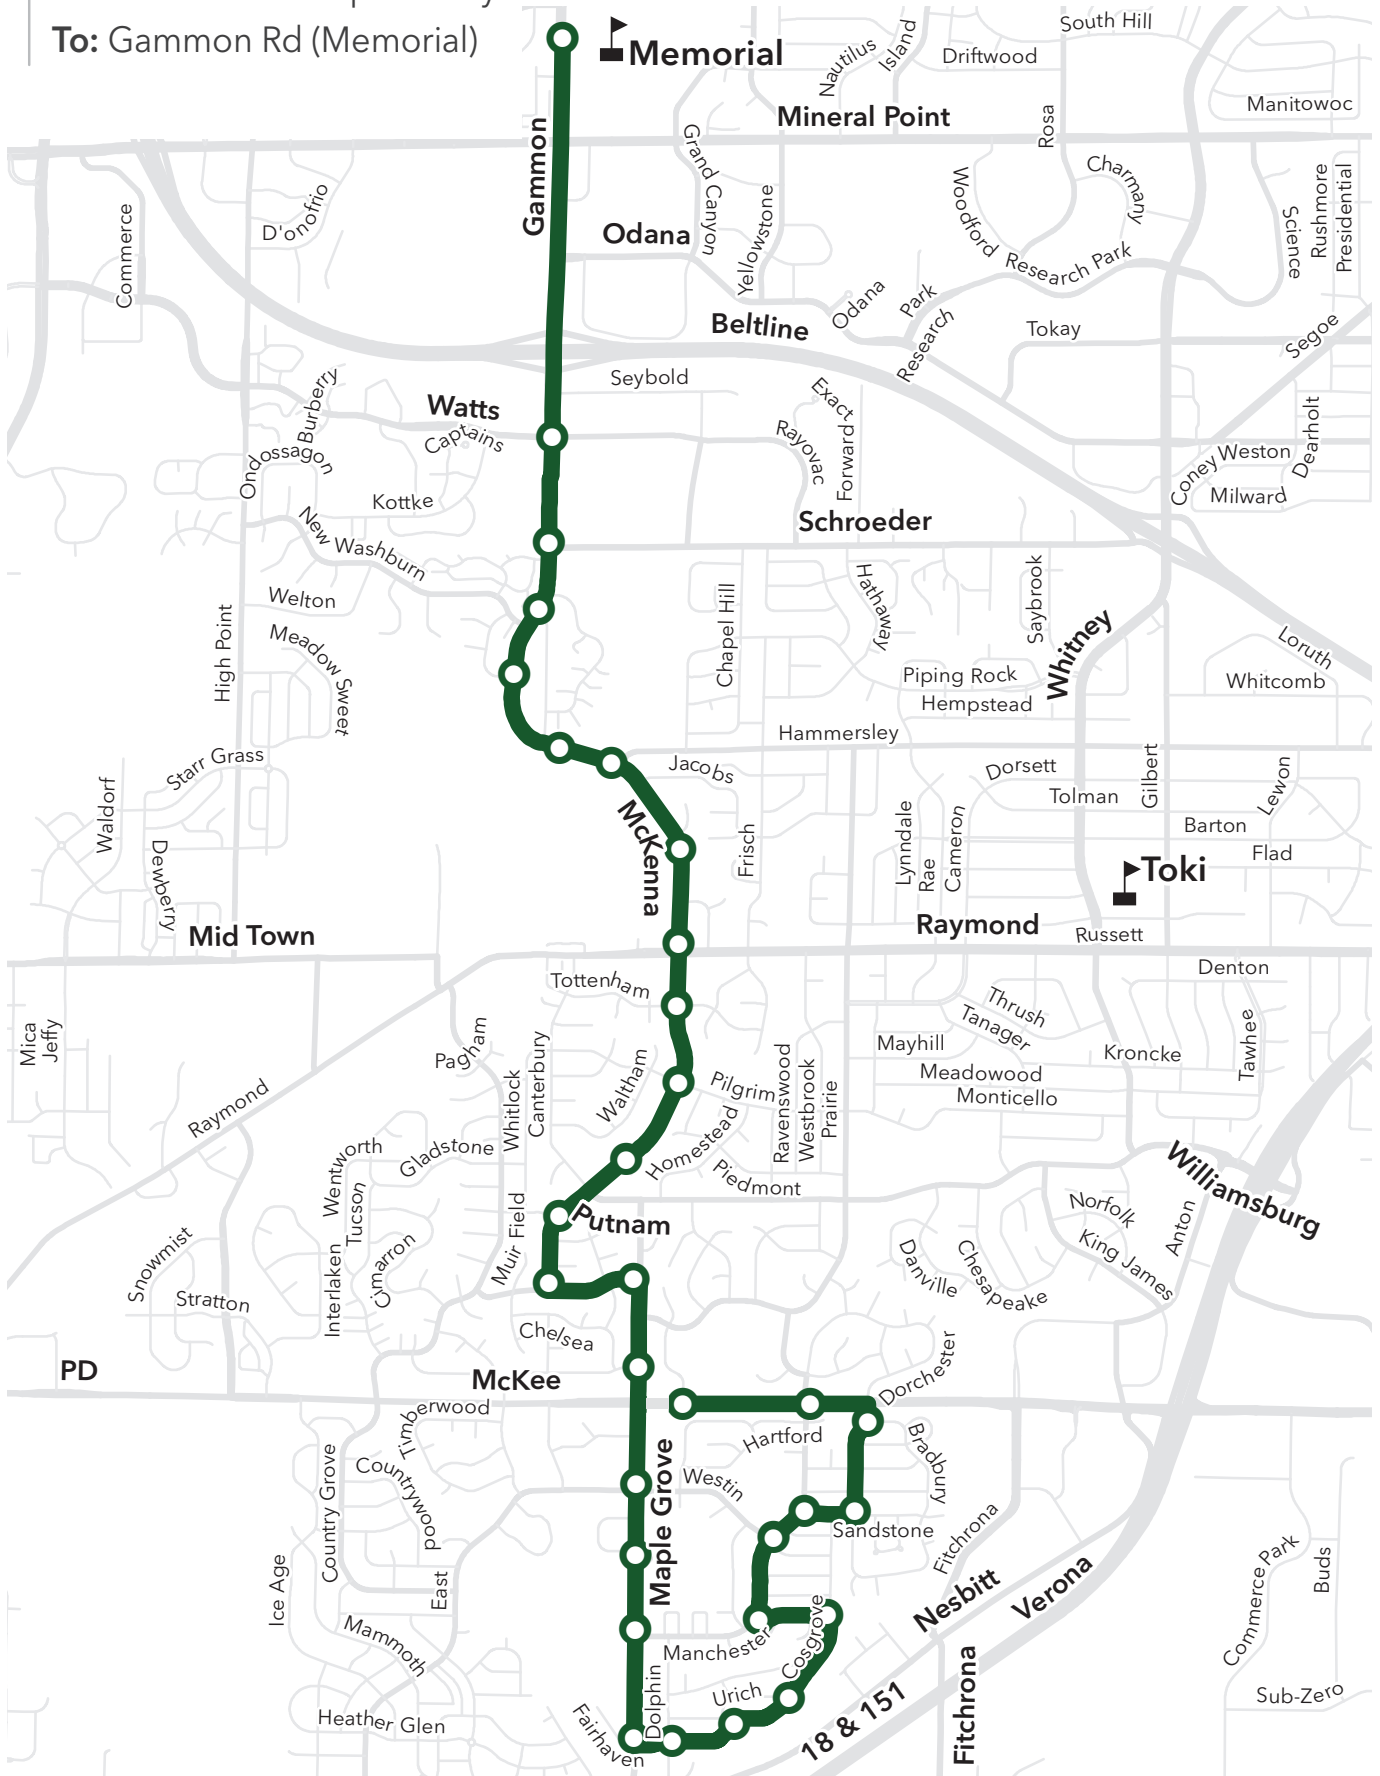

M3 Jamestown PM

From: Gammon Rd (Memorial)

To: Jamestown

M5 Country Grove AM

From: Stonebridge & Drumlin
To: Gammon Rd (Memorial)

M5 Country Grove PM

From: Gammon Rd (Memorial)

To: Country Grove

M5 Manchester AM

From: McKee & Maple Valley

To: Gammon Rd (Memorial)

M5 Manchester PM

From: Gammon Rd (Memorial)

To: Manchester

M5 Prairie Ridge AM

From: East Pass & Arctic Fox

To: Gammon Rd (Memorial)

M5 Prairie Ridge PM

From: Gammon Rd (Memorial)
 To: Prairie Ridge

M7 Hawks Landing AM
 From: Sugar Maple & Rustling Birch
 To: Gammon Rd (Memorial)

M7 Hawks Landing AM

From: Raymond & Gammon
To: Gammon Rd (Memorial)

M7 Hawks Landing PM

From: Gammon Rd (Memorial)
To: Hawks Landing