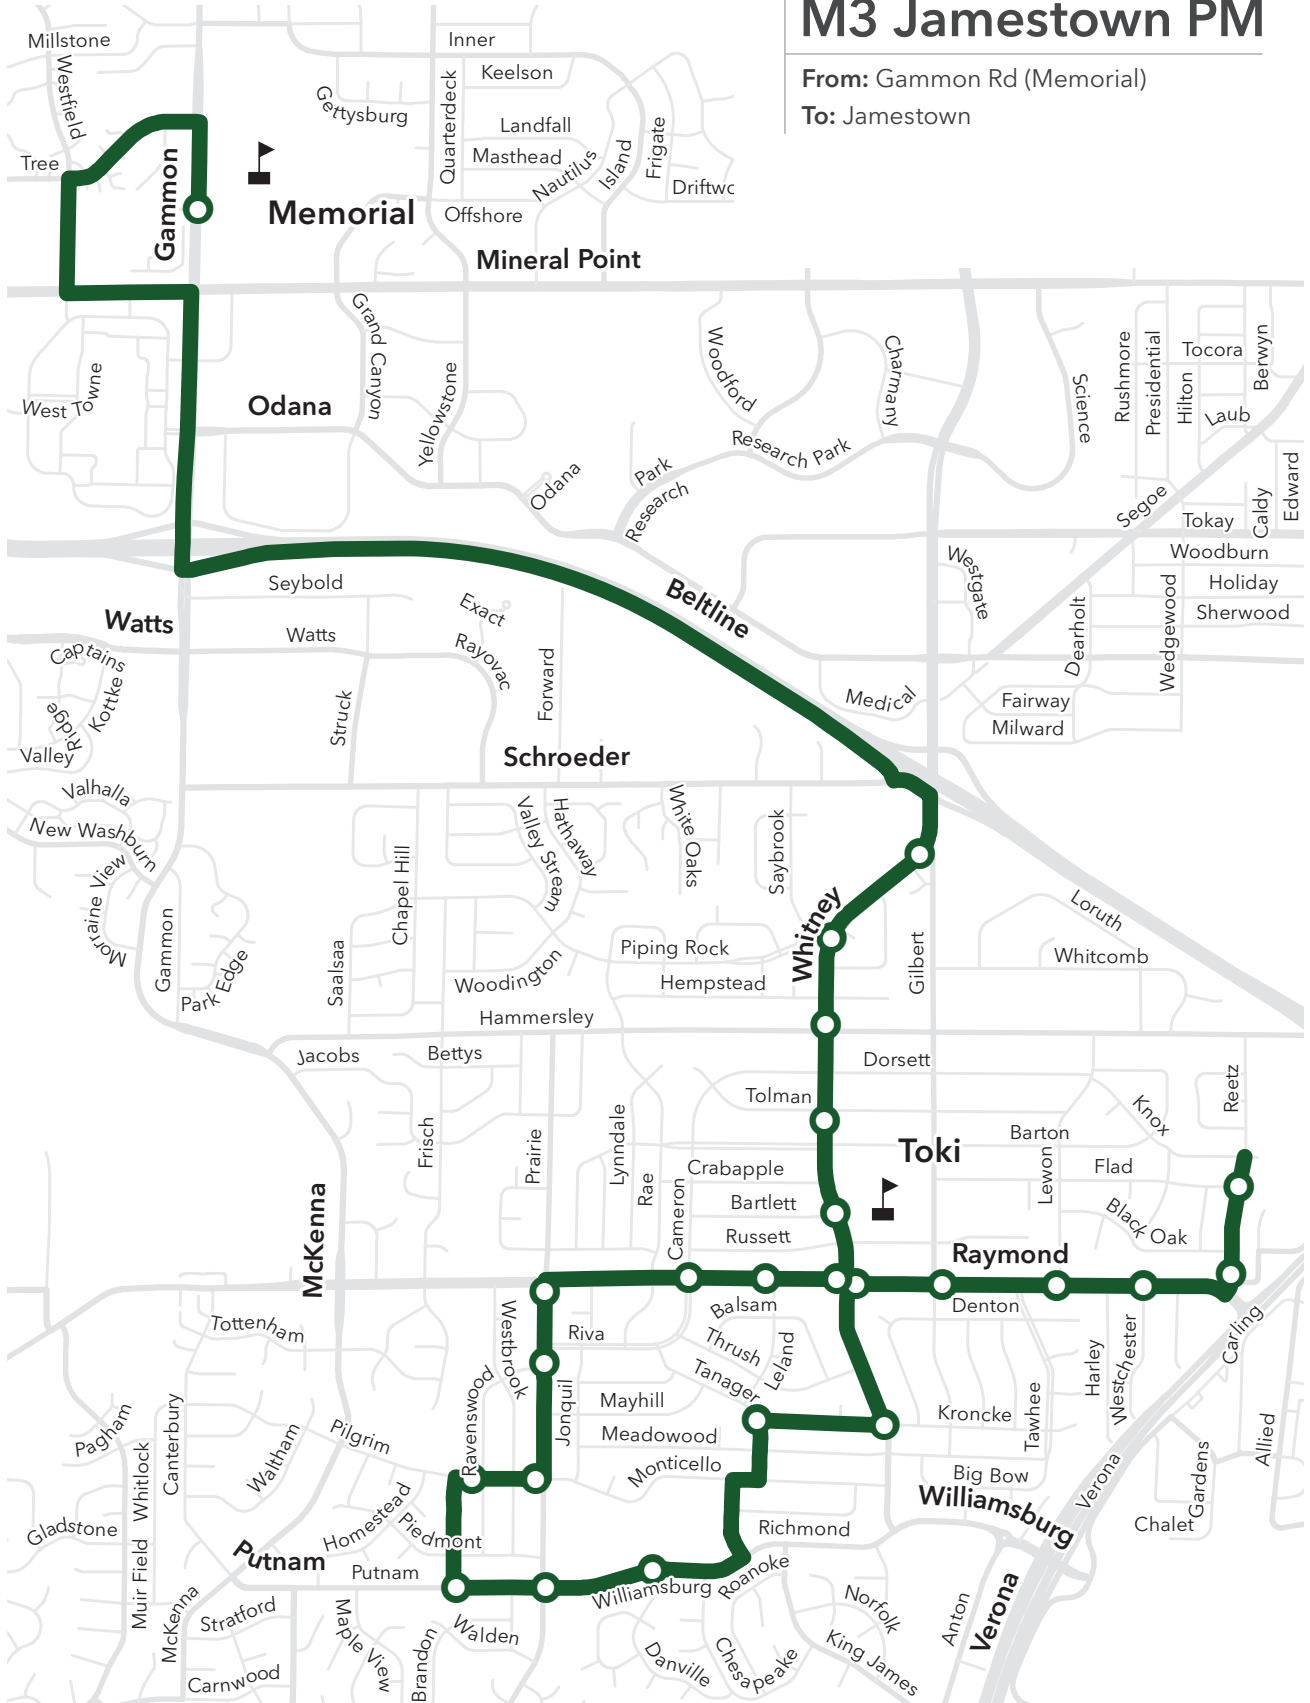

Whitney
Merrill Crest
Junear
Regent
Fond du Lac
Bayfield
Lafayette
Waukesha
Richland
Merham
Marinette
South Hill
Shawano
Mantowoc
Marathon
La Crosse
Waukesha
Oconto

M3 Jamestown AM

From: Reetz & Flad

To: Gammon Rd (Memorial)

M3 Jamestown PM

From: Gammon Rd (Memorial)

To: Jamestown

M5 Country Grove AM

From: Stonebridge & Drumlin
To: Gammon Rd (Memorial)

M5 Country Grove PM

From: Gammon Rd (Memorial)

To: Country Grove

M5 Manchester AM

From: McKee & Maple Valley

To: Gammon Rd (Memorial)

M5 Manchester PM

From: Gammon Rd (Memorial)

To: Manchester

M5 Prairie Ridge AM

From: East Pass & Arctic Fox

M7 Hawks Landing PM

From: Gammon Rd (Memorial)
To: Hawks Landing