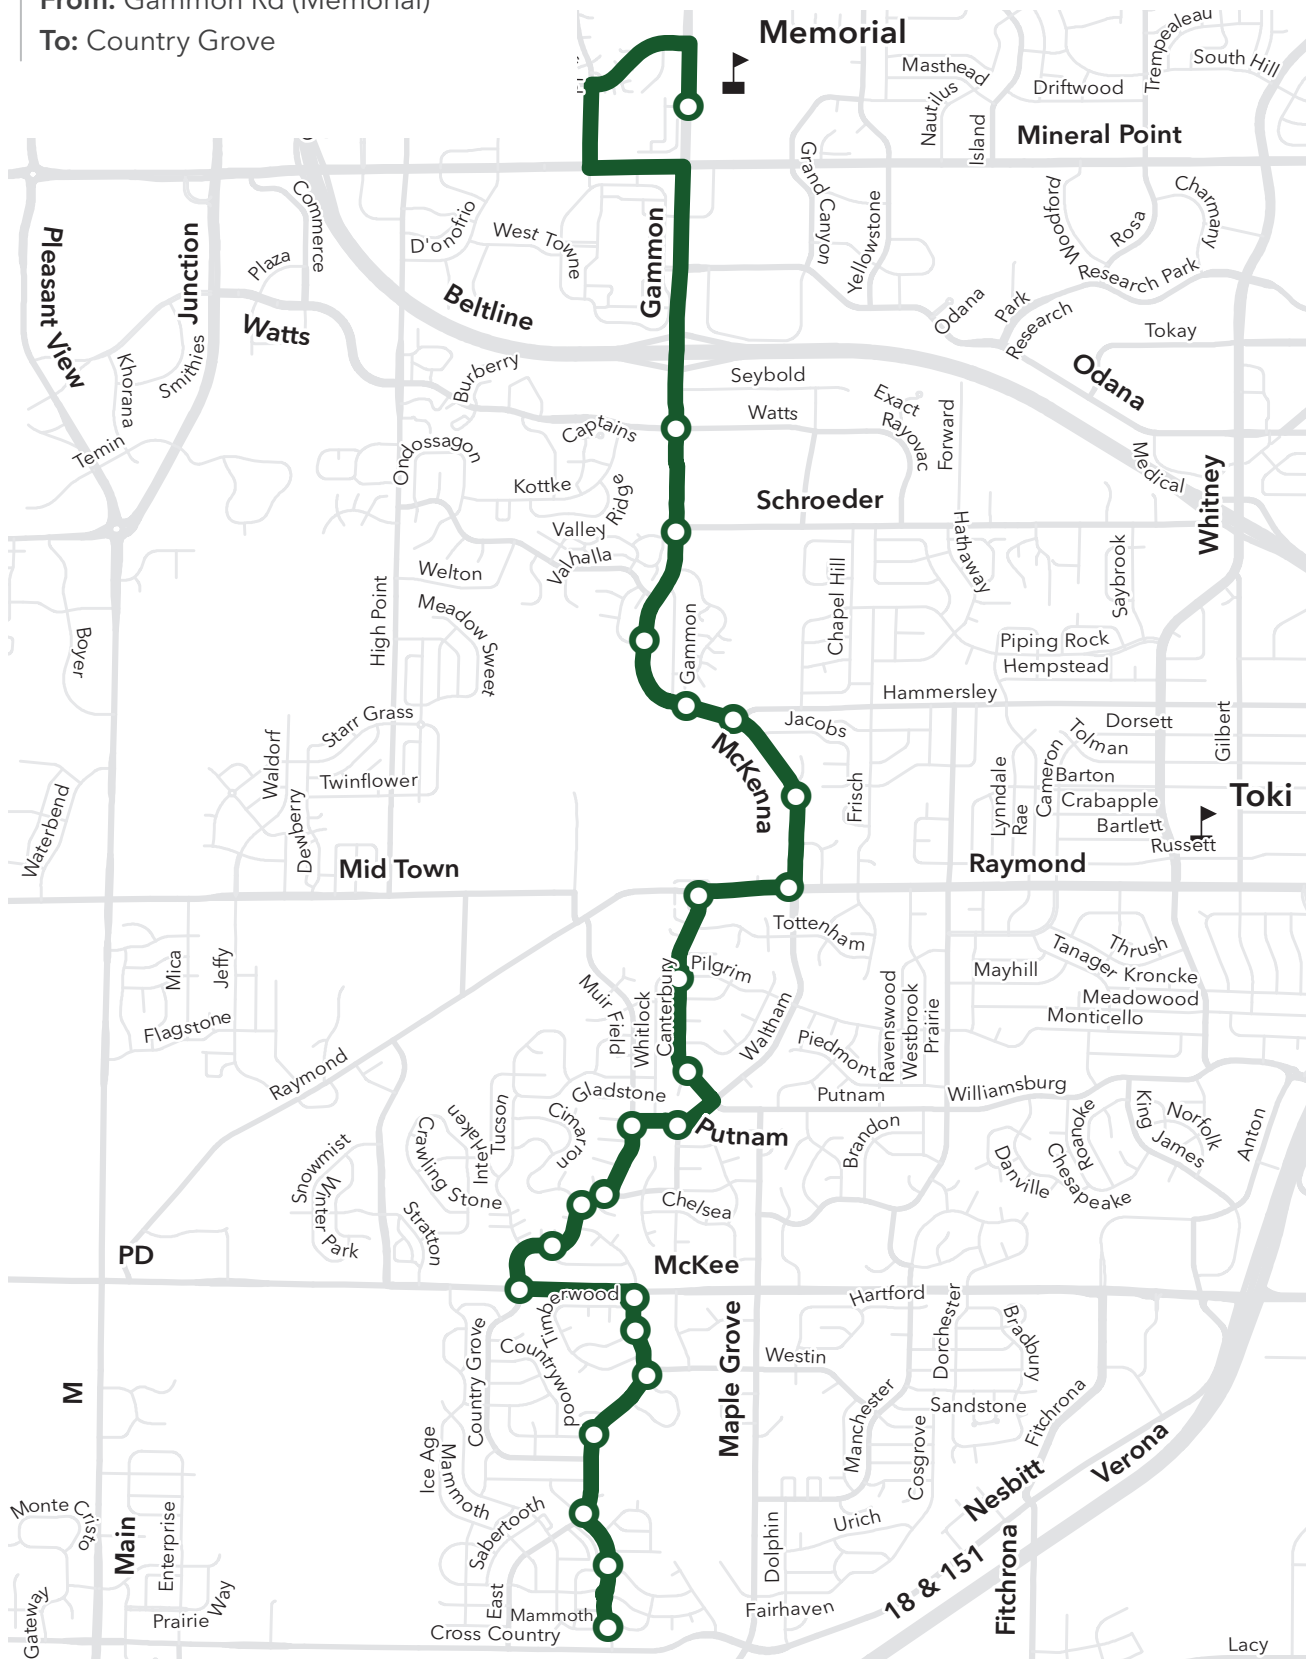

M3 Jamestown PM

From: Gammon Rd (Memorial)

To: Jamestown

M5 Country Grove AM

From: Stonebridge & Drumlin
To: Gammon Rd (Memorial)

M5 Country Grove PM

From: Gammon Rd (Memorial)

To: Country Grove

M5 Manchester AM

From: McKee & Maple Valley

To: Gammon Rd (Memorial)

M5 Manchester PM

From: Gammon Rd (Memorial)

To: Manchester

M5 Prairie Ridge AM

From: East Pass & Arctic Fox

To: Gammon Rd (Memorial)

M5 Prairie Ridge PM

From: Gammon Rd (Memorial)
 To: Prairie Ridge

M7 Hawks Landing AM
 From: Sugar Maple & Rustling Birch
 To: Gammon Rd (Memorial)

M7 Hawks Landing AM

From: Raymond & Gammon
To: Gammon Rd (Memorial)

M7 Hawks Landing PM

From: Gammon Rd (Memorial)
To: Hawks Landing