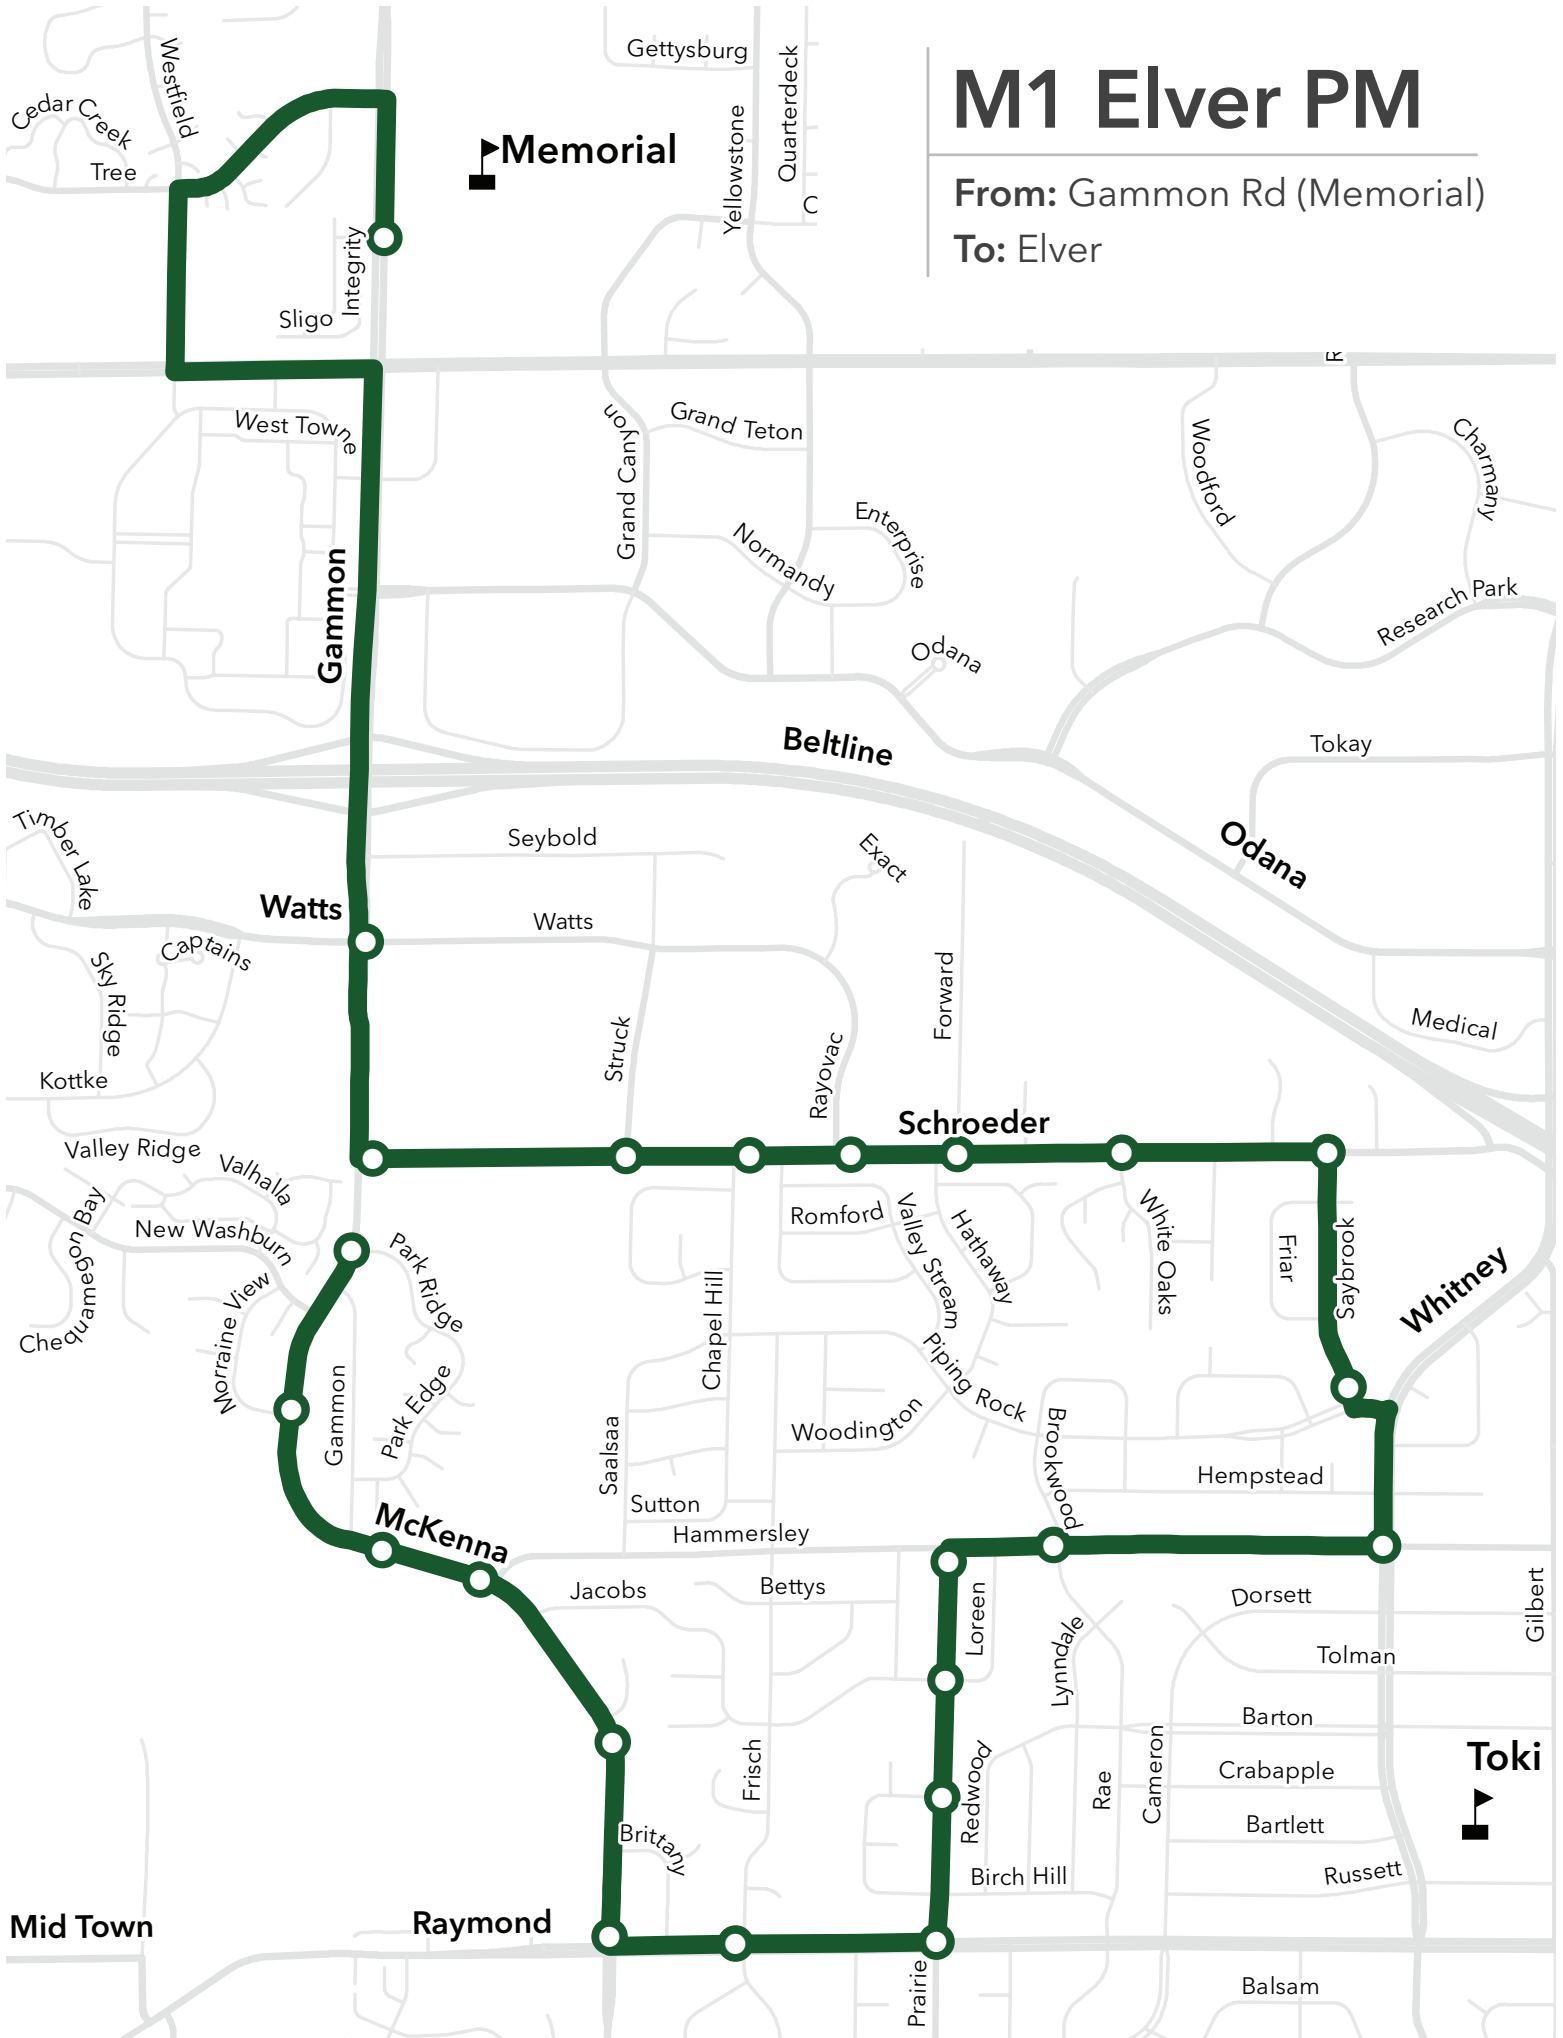

M1 Elver AM

From: Schroeder & Struck

To: Gammon Rd (Memorial)

M1 Elver PM

From: Gammon Rd (Memorial)

To: Elver

M1 Highlands AM

From: Heim & Old Middleton

To: Gammon Rd (Memorial)

M1 Highlands PM

From: Gammon Rd (Memorial)

To: Highlands

M1 Indian Hills AM

From: Regent & Rosa
To: Gammon Rd (Memorial)

M1 Indian Hills PM

From: Gammon Rd (Memorial)
To: Indian Hills

From: Gammon Rd (Memorial)
To: High Ridge Trl & Cahill

Little
Robt
Ise
Ibourne
Breese
Vilas Park
Vilas
Farrison
Carlfield
Jefferson
Adams
Randall
Charter
Mills
Mound
Brooks
Milton
Braxton
Washington
Proudfit
Bridgforth
Main
Dety
Bedford
Dayton

M3 Jamestown PM

From: Gammon Rd (Memorial)

To: Jamestown

M5 Country Grove AM

From: Stonebridge & Drumlin
To: Gammon Rd (Memorial)

M5 Country Grove PM

From: Gammon Rd (Memorial)

To: Country Grove