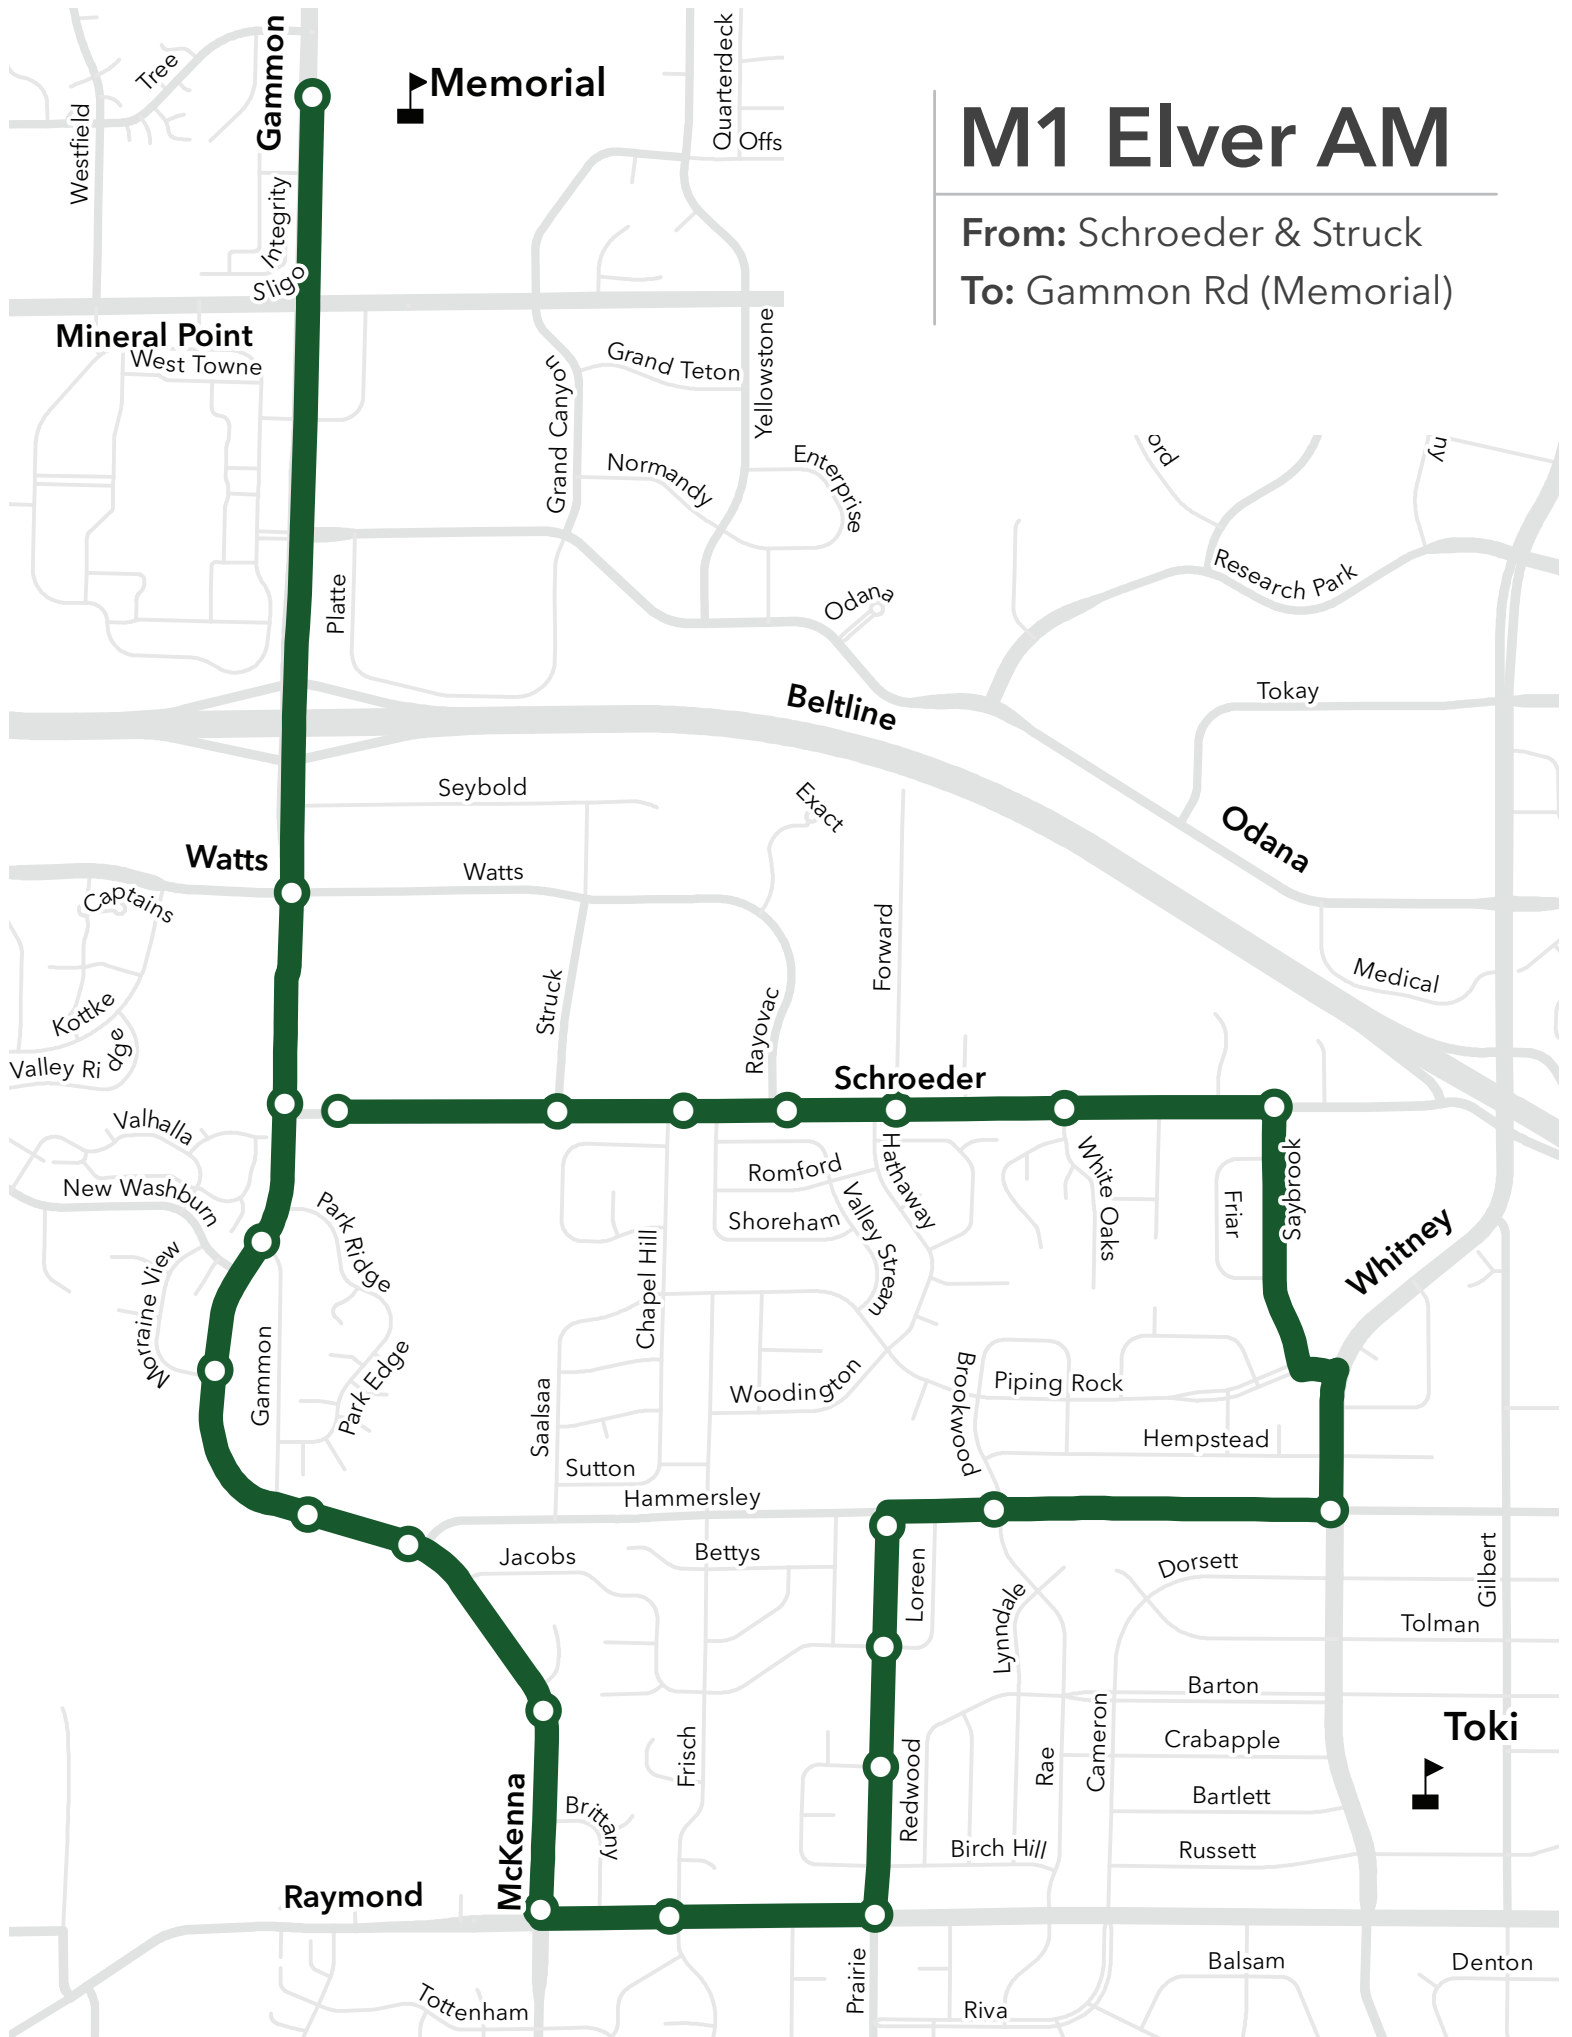

M1 Elver AM

From: Schroeder & Struck

To: Gammon Rd (Memorial)

M1 Elver PM

From: Gammon Rd (Memorial)

To: Elver

M1 Highlands AM

From: Heim & Old Middleton

To: Gammon Rd (Memorial)

M1 Highlands PM

From: Gammon Rd (Memorial)

To: Highlands

M1 Indian Hills AM

From: Regent & Rosa
To: Gammon Rd (Memorial)

M1 Indian Hills PM

From: Gammon Rd (Memorial)
To: Indian Hills

From: Gammon Rd (Memorial)
To: High Ridge Trl & Cahill

Little
Robt
Ise
Ibourne
Breese
Vilas Park
Vilas
Farrison
Carlfield
Jefferson
Adams
Randall
Charter
Mills
Mound
Brooks
Milton
Braxton
Washington
Proudfit
Bridgforth
Main
Dety
Bedford
Dayton

M3 Jamestown PM

From: Gammon Rd (Memorial)

To: Jamestown

M5 Country Grove AM

From: Stonebridge & Drumlin
To: Gammon Rd (Memorial)

M5 Country Grove PM

From: Gammon Rd (Memorial)

To: Country Grove