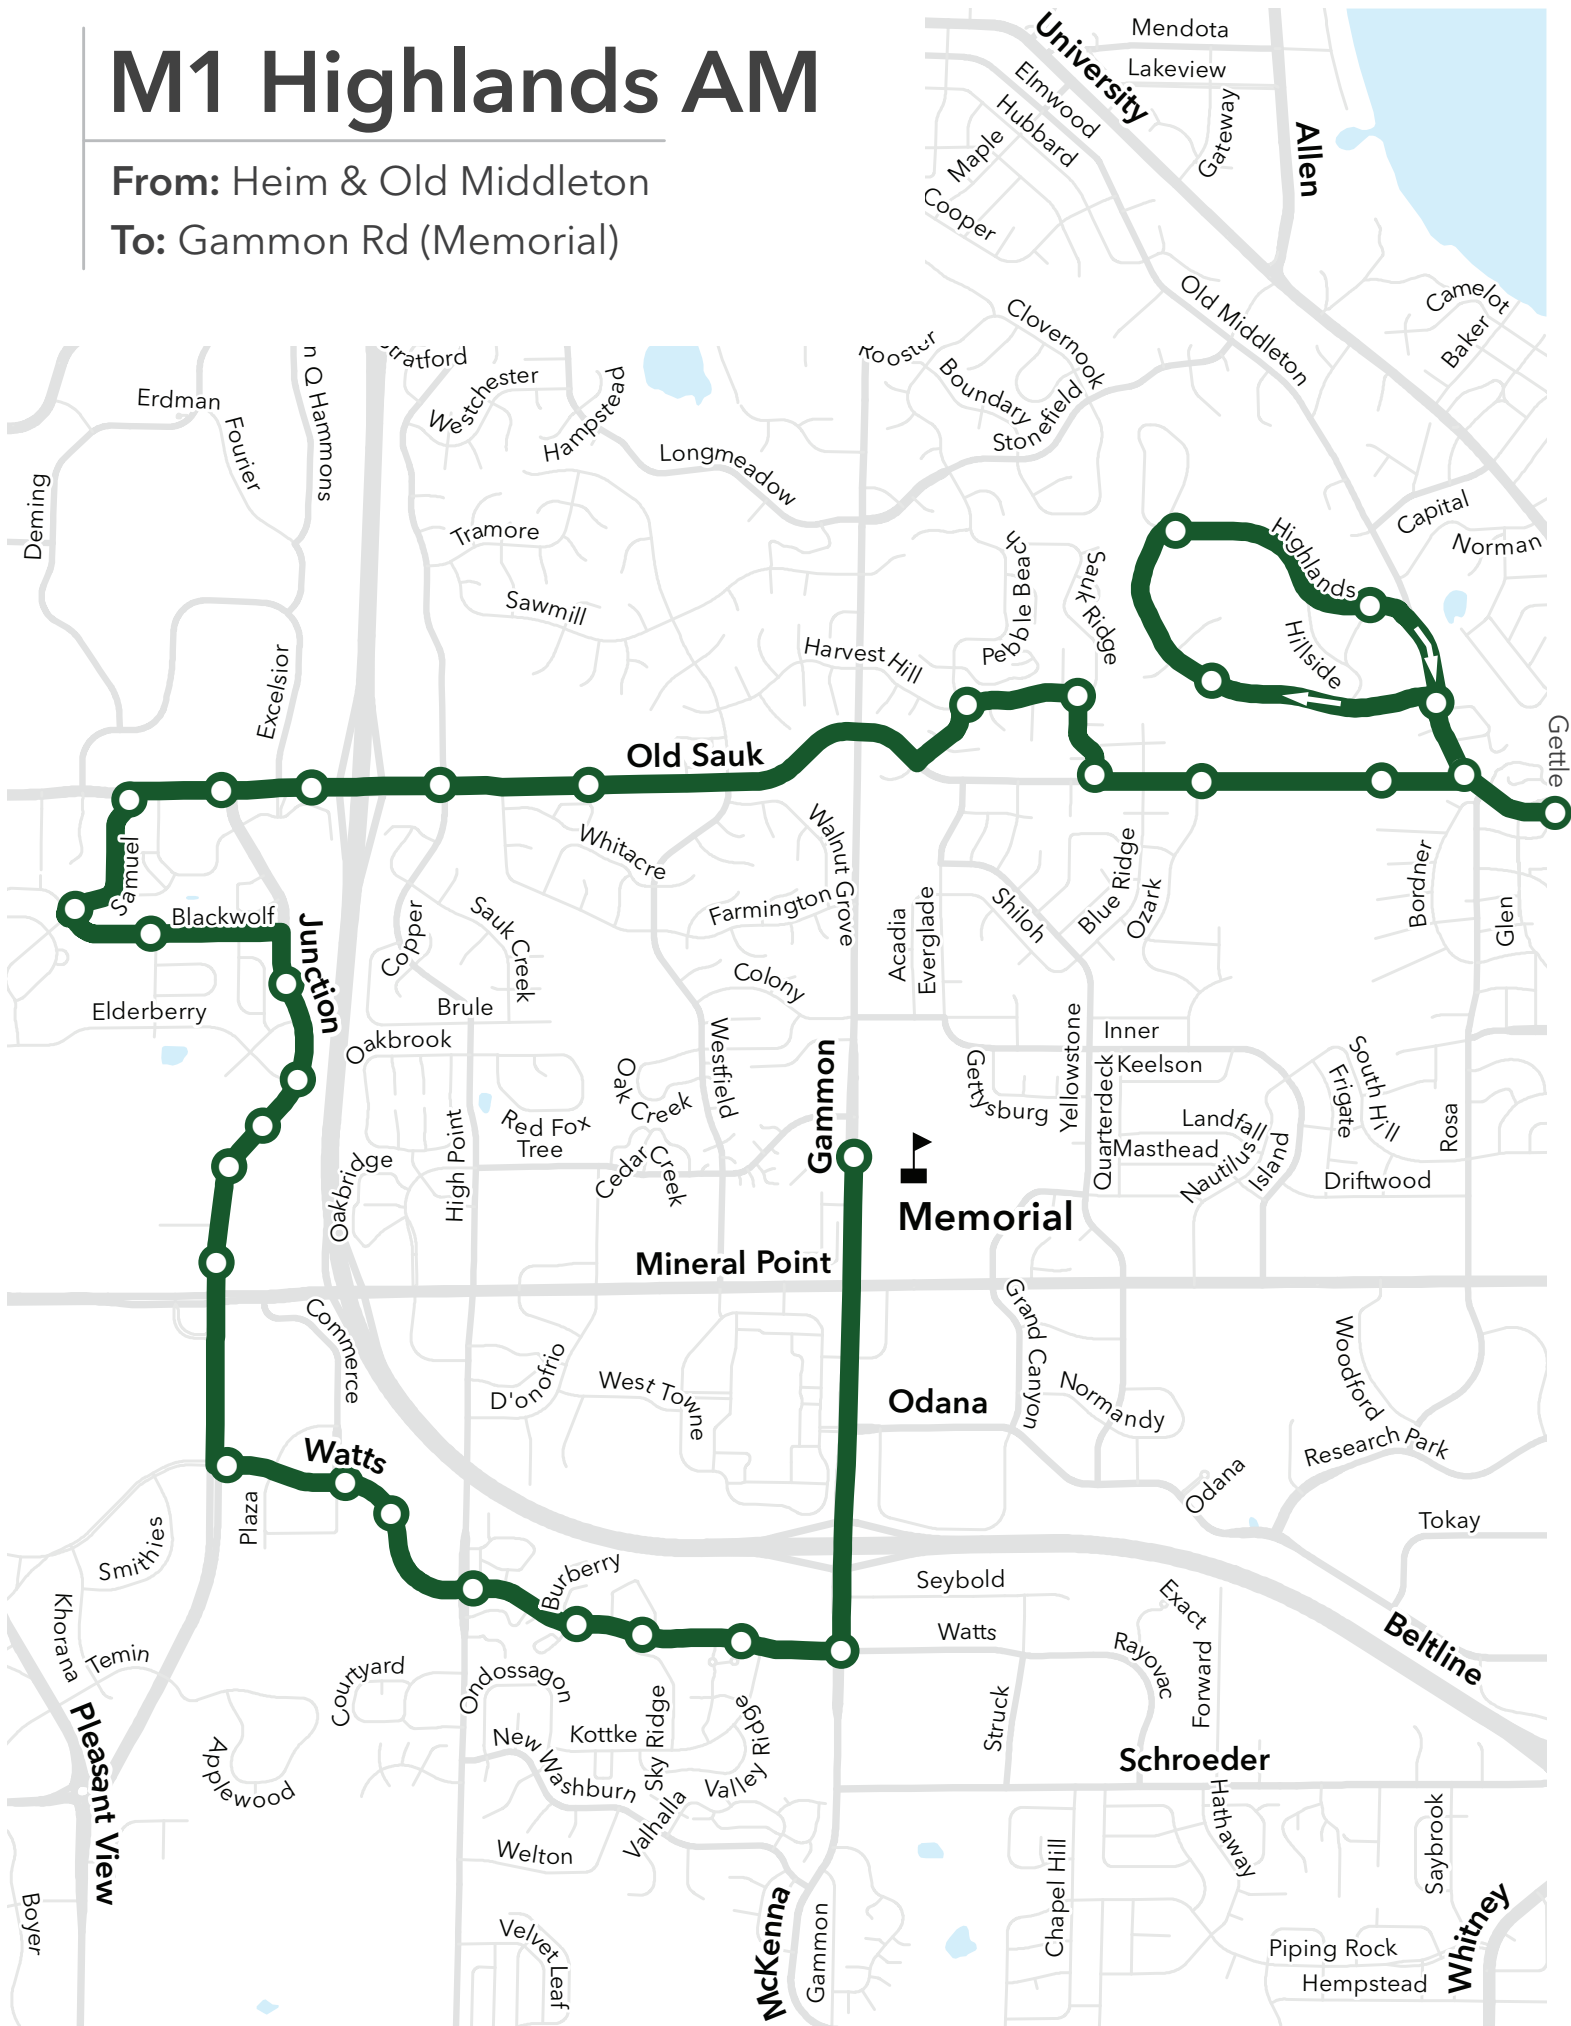

M1 Elver AM

From: Schroeder & Struck

To: Gammon Rd (Memorial)

M1 Elver PM

From: Gammon Rd (Memorial)

To: Elver

M1 Highlands AM

From: Heim & Old Middleton

To: Gammon Rd (Memorial)

M1 Highlands PM

From: Gammon Rd (Memorial)

To: Highlands

M1 Indian Hills AM

From: Regent & Rosa
To: Gammon Rd (Memorial)

M1 Indian Hills PM

From: Gammon Rd (Memorial)
To: Indian Hills

From: Gammon Rd (Memorial)
To: High Ridge Trl & Cahill

Little
Robt
Ise
Ibourne
Breese
Vilas Park
Vilas
Farrison
Carlfield
Jefferson
Adams
Randall
Charter
Mills
Mound
Brooks
Milton
Braxton
Washington
Proudfit
Bridgforth
Main
Dety
Bedford
Dayton

M3 Jamestown PM

From: Gammon Rd (Memorial)

To: Jamestown

M5 Country Grove AM

From: Stonebridge & Drumlin
To: Gammon Rd (Memorial)

M5 Country Grove PM

From: Gammon Rd (Memorial)

To: Country Grove