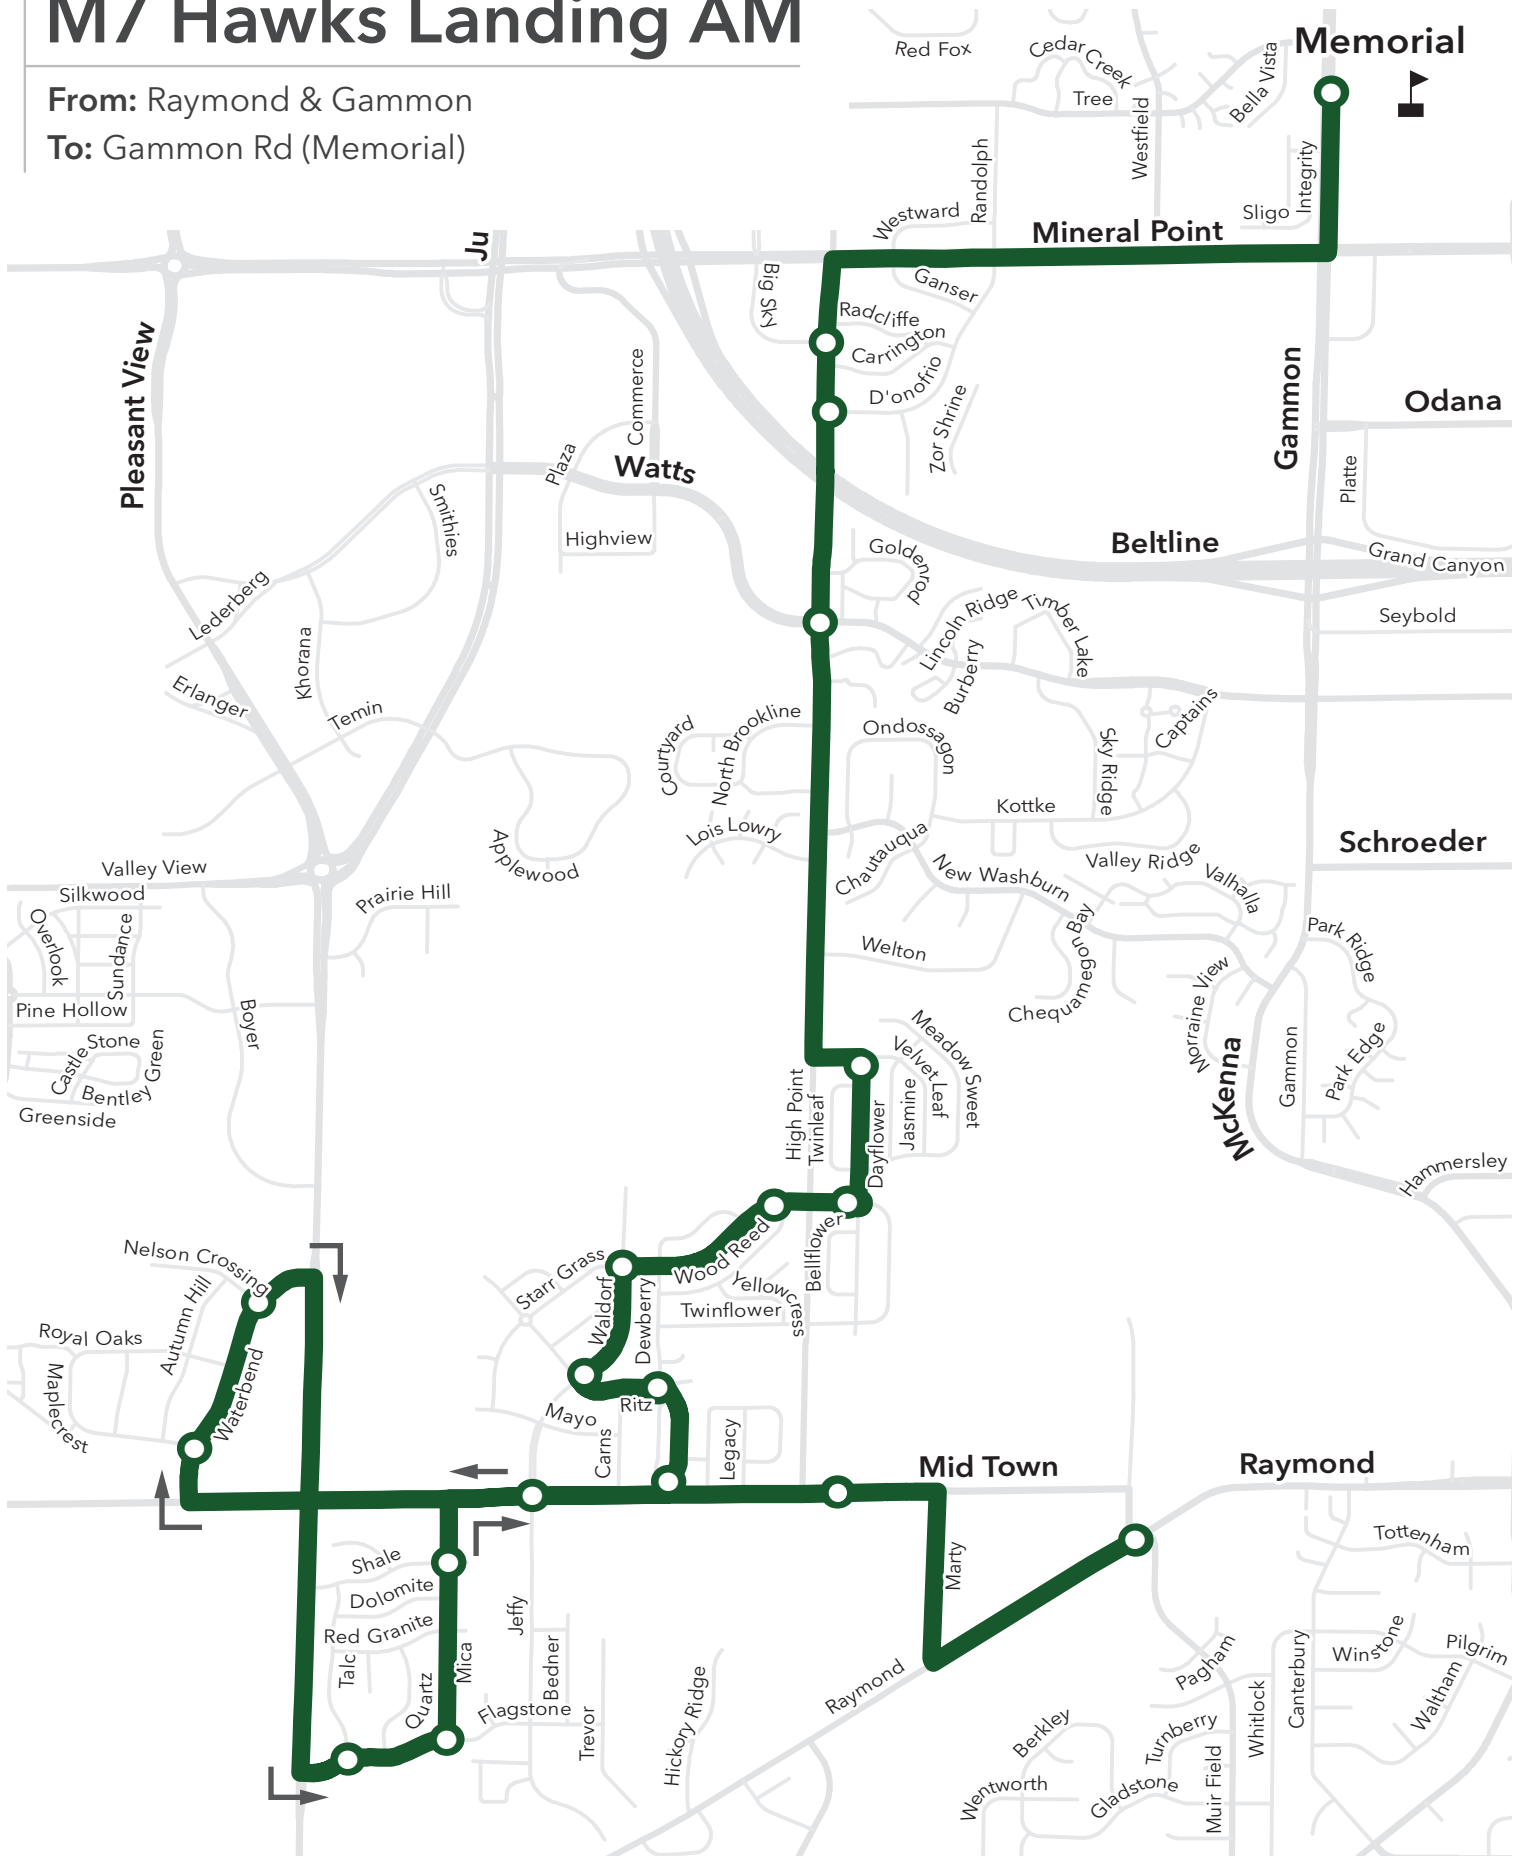

M3 Jamestown PM

From: Gammon Rd (Memorial)

To: Jamestown

M5 Country Grove AM

From: Stonebridge & Drumlin
To: Gammon Rd (Memorial)

M5 Country Grove PM

From: Gammon Rd (Memorial)

To: Country Grove

M5 Manchester AM

From: McKee & Maple Valley

To: Gammon Rd (Memorial)

M5 Manchester PM

From: Gammon Rd (Memorial)

To: Manchester

M5 Prairie Ridge AM

From: East Pass & Arctic Fox

To: Gammon Rd (Memorial)

M5 Prairie Ridge PM

From: Gammon Rd (Memorial)
 To: Prairie Ridge

M7 Hawks Landing AM
 From: Sugar Maple & Rustling Birch
 To: Gammon Rd (Memorial)

M7 Hawks Landing AM

From: Raymond & Gammon
To: Gammon Rd (Memorial)

M7 Hawks Landing PM

From: Gammon Rd (Memorial)
To: Hawks Landing