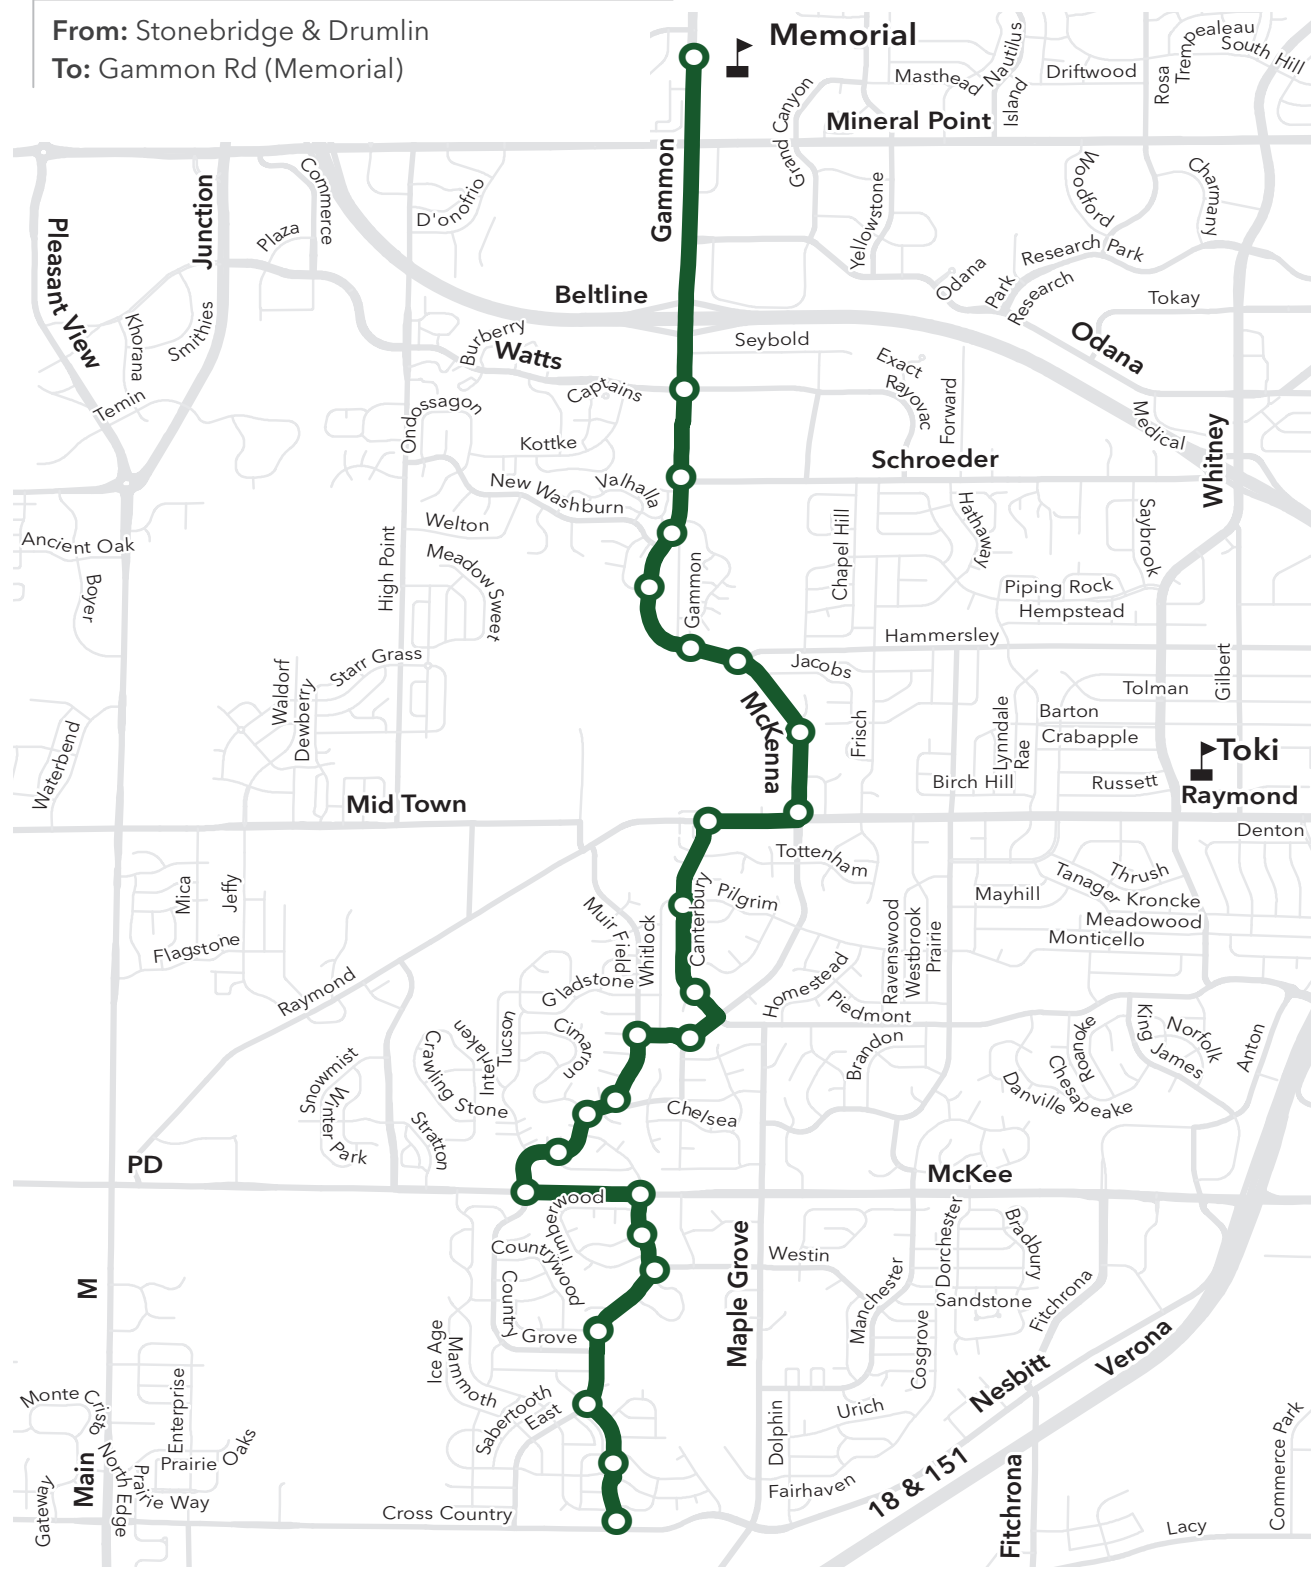

M3 Jamestown PM

From: Gammon Rd (Memorial)

To: Jamestown

M5 Country Grove AM

From: Stonebridge & Drumlin
To: Gammon Rd (Memorial)

M5 Country Grove PM

From: Gammon Rd (Memorial)

To: Country Grove

M5 Manchester AM

From: McKee & Maple Valley

To: Gammon Rd (Memorial)

M5 Manchester PM

From: Gammon Rd (Memorial)

To: Manchester

M5 Prairie Ridge AM

From: East Pass & Arctic Fox

To: Gammon Rd (Memorial)

M5 Prairie Ridge PM

From: Gammon Rd (Memorial)
 To: Prairie Ridge

M7 Hawks Landing AM
 From: Sugar Maple & Rustling Birch
 To: Gammon Rd (Memorial)

M7 Hawks Landing AM

From: Raymond & Gammon
To: Gammon Rd (Memorial)

M7 Hawks Landing PM

From: Gammon Rd (Memorial)
To: Hawks Landing