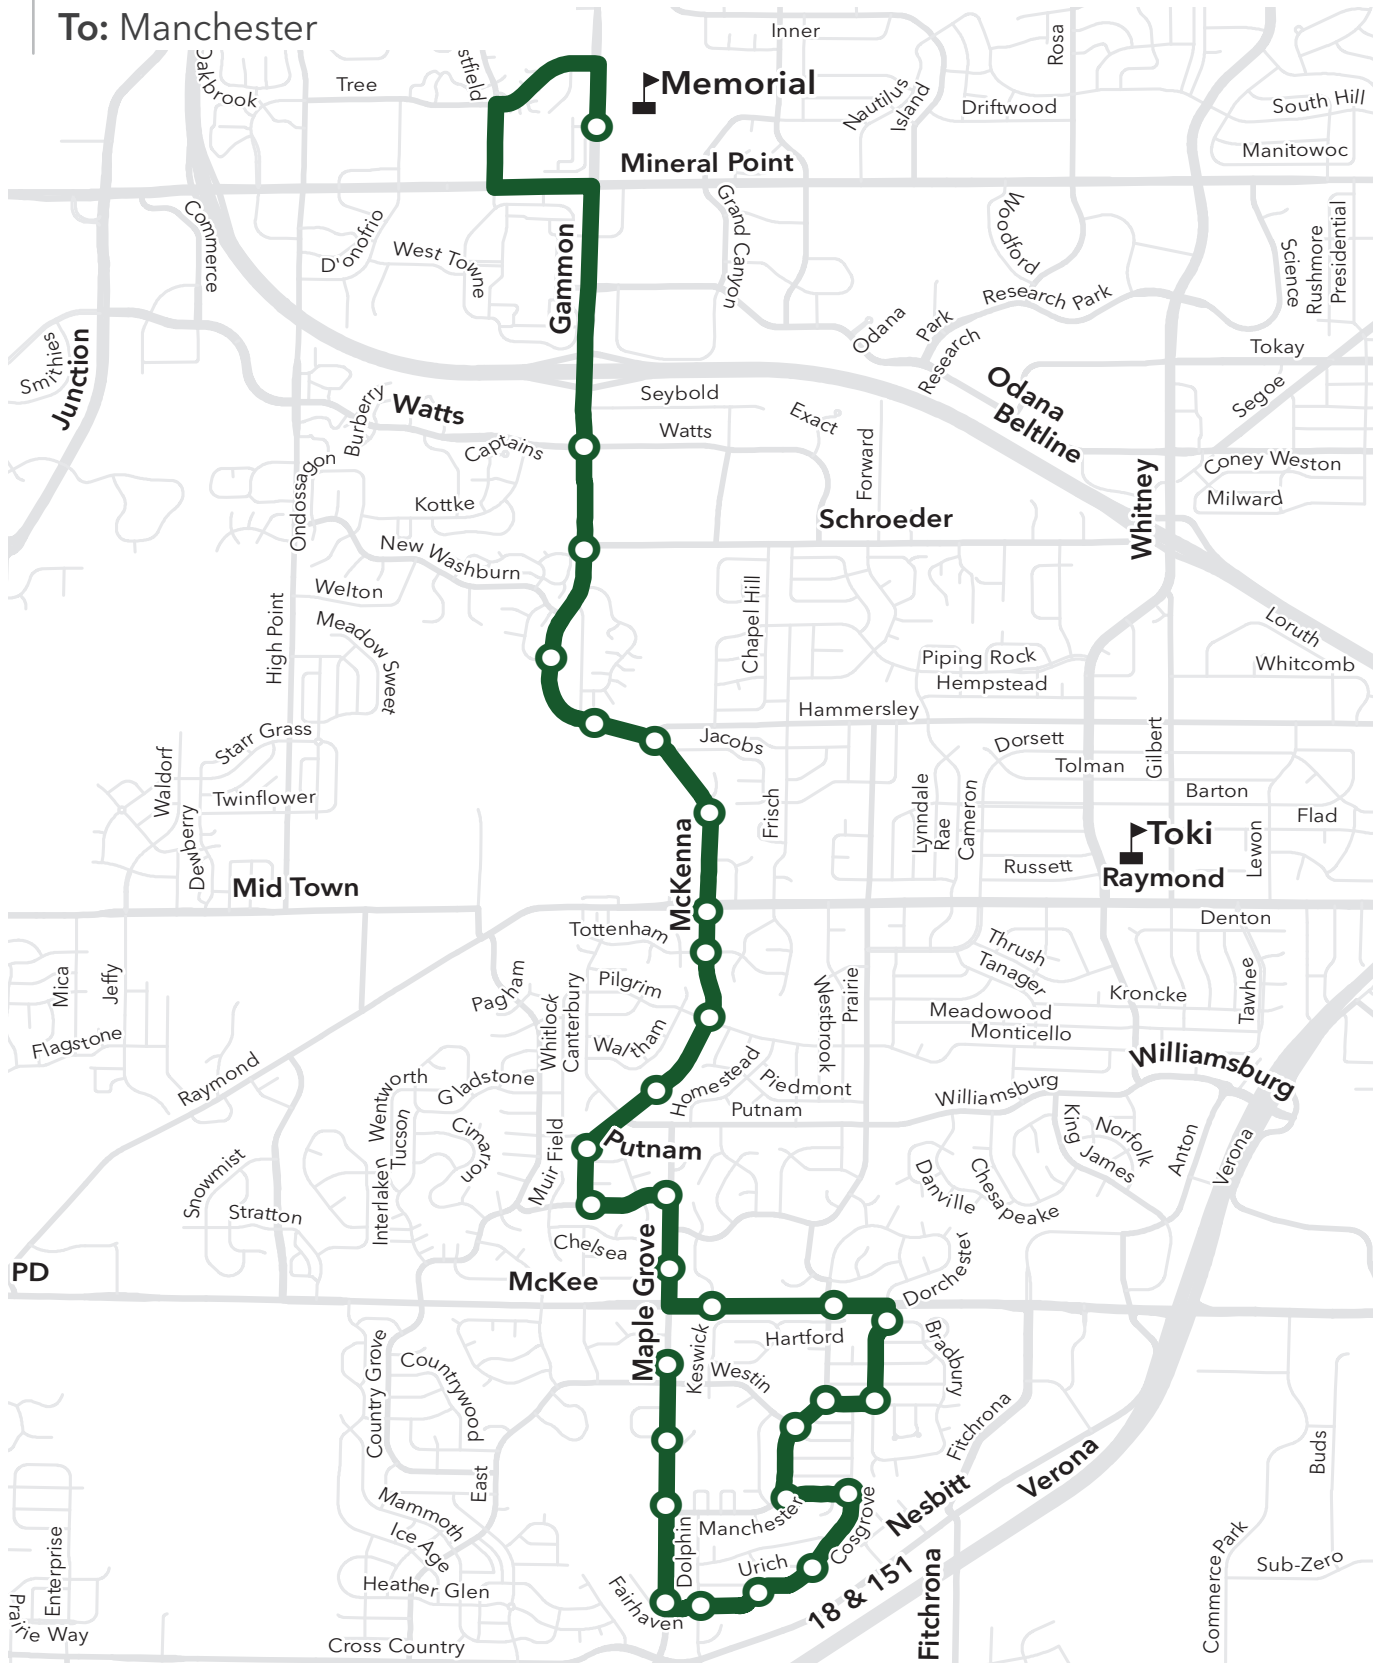

M3 Jamestown PM

From: Gammon Rd (Memorial)

To: Jamestown

M5 Country Grove AM

From: Stonebridge & Drumlin
To: Gammon Rd (Memorial)

M5 Country Grove PM

From: Gammon Rd (Memorial)

To: Country Grove

M5 Manchester AM

From: McKee & Maple Valley

To: Gammon Rd (Memorial)

M5 Manchester PM

From: Gammon Rd (Memorial)

To: Manchester

M5 Prairie Ridge AM

From: East Pass & Arctic Fox

To: Gammon Rd (Memorial)

M5 Prairie Ridge PM

From: Gammon Rd (Memorial)
 To: Prairie Ridge

M7 Hawks Landing AM
 From: Sugar Maple & Rustling Birch
 To: Gammon Rd (Memorial)

M7 Hawks Landing AM

From: Raymond & Gammon
To: Gammon Rd (Memorial)

M7 Hawks Landing PM

From: Gammon Rd (Memorial)
To: Hawks Landing