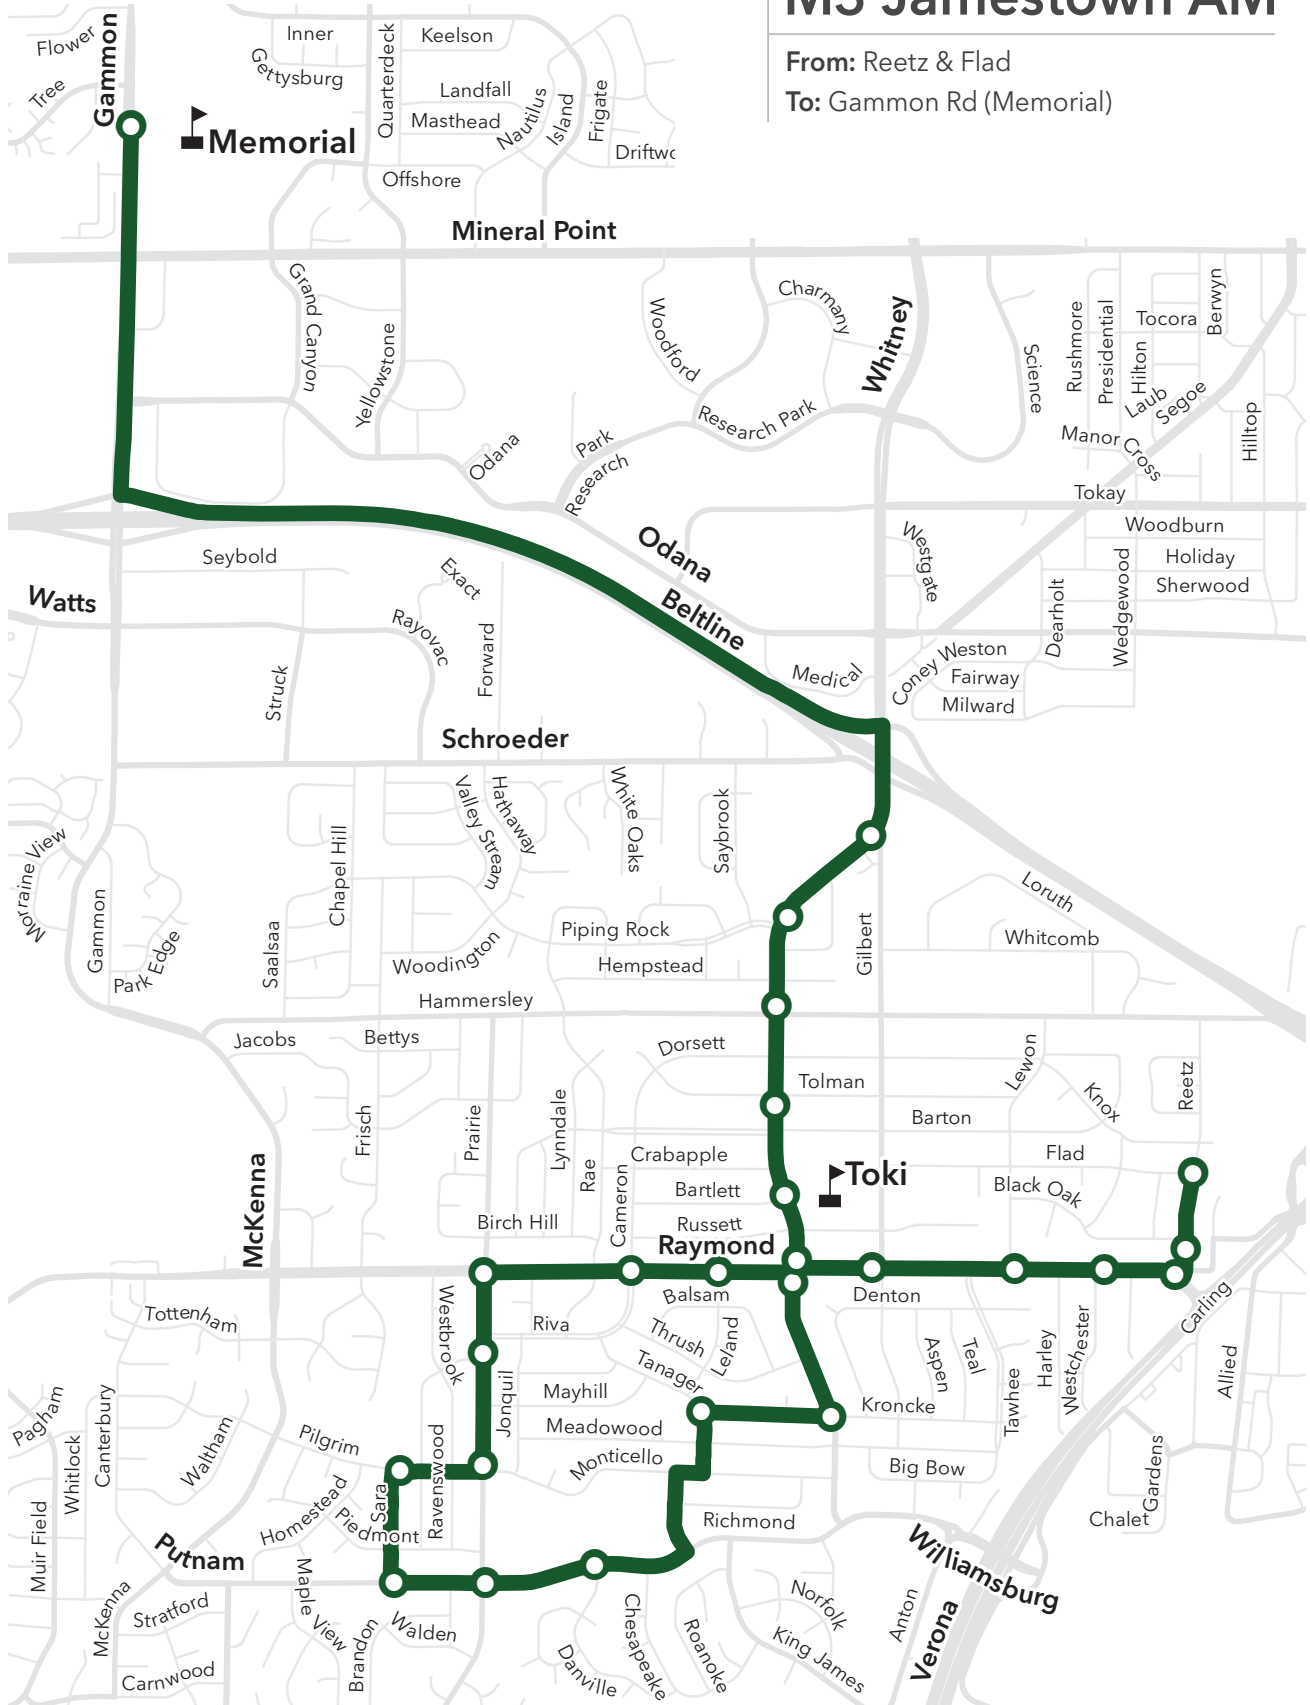

Whitney
Merrill Crest
Junear
Regent
Fond du Lac
Bayfield
Lafayette
Waukesha
Richland
Merham
Marinette
South Hill
Shawano
Mantowoc
Marathon
La Crosse
Waukesha
Oconto

Whitney
Merrill Crest
Junear
Regent
Fond du Lac
Bayfield
Lafayette
Waukesha
Richland
Merham
Marinette
South Hill
Shawano
Mantowoc
Marathon
La Crosse
Waukesha
Oconto

Whitney
Merrill Crest
Junear
Regent
Fond du Lac
Bayfield
Lafayette
Waukesha
Richland
Merham
Marinette
South Hill
Shawano
Mantowoc
Marathon
La Crosse
Waukesha
Oconto

M3 Jamestown AM

From: Reetz & Flad

To: Gammon Rd (Memorial)

M3 Jamestown PM

From: Gammon Rd (Memorial)

To: Jamestown

M5 Country Grove AM

From: Stonebridge & Drumlin
To: Gammon Rd (Memorial)

M5 Country Grove PM

From: Gammon Rd (Memorial)

To: Country Grove

M5 Manchester AM

From: McKee & Maple Valley

To: Gammon Rd (Memorial)

M5 Manchester PM

From: Gammon Rd (Memorial)

To: Manchester

M5 Prairie Ridge AM

From: East Pass & Arctic Fox