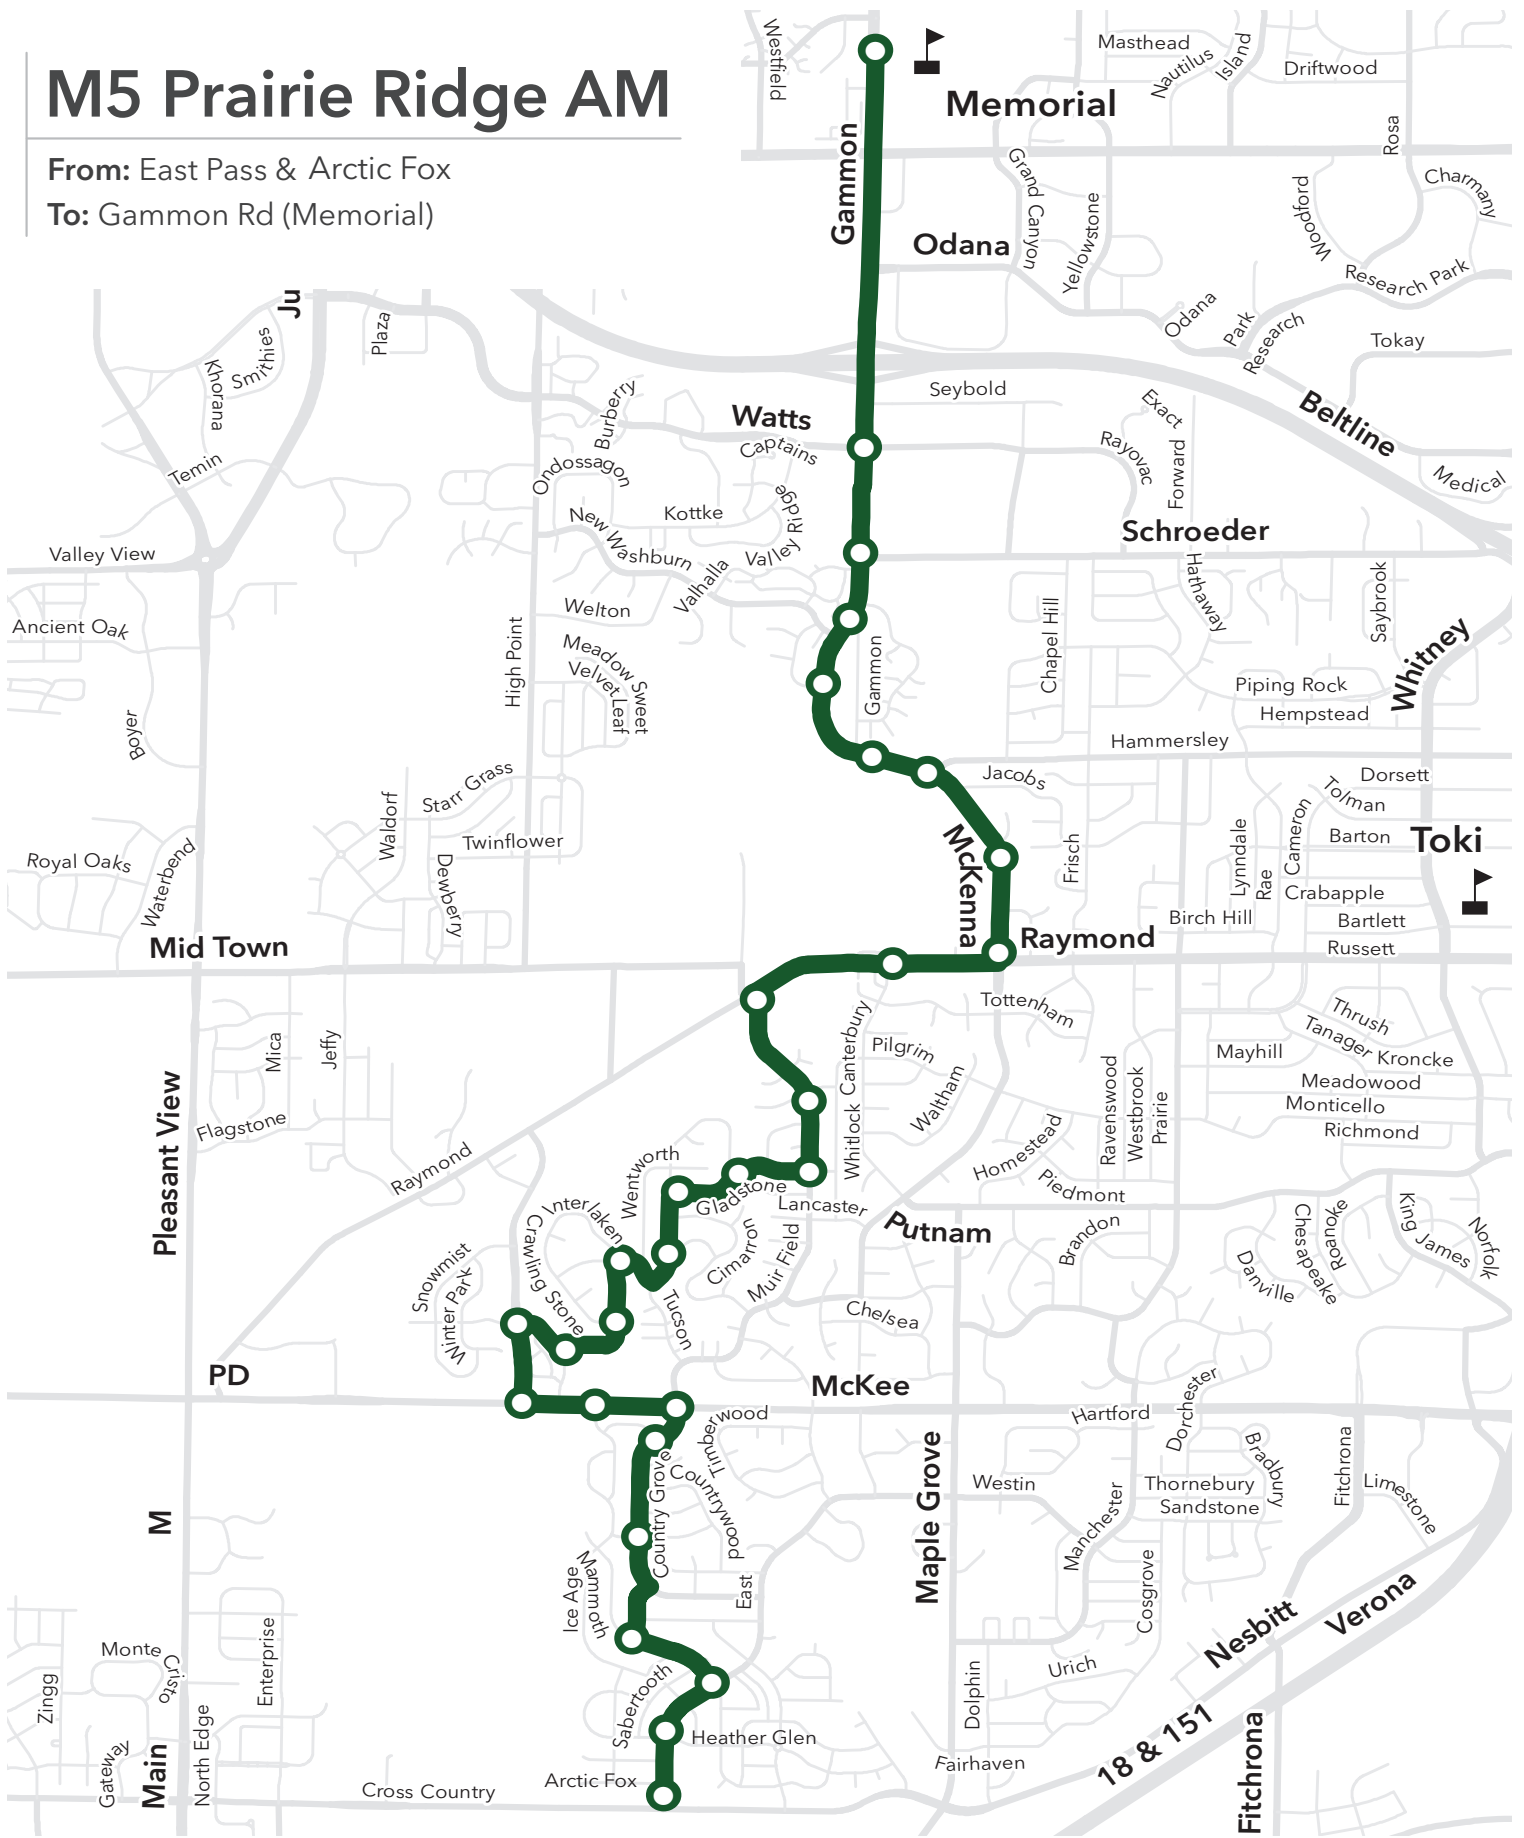

M3 Jamestown PM

From: Gammon Rd (Memorial)

To: Jamestown

M5 Country Grove AM

From: Stonebridge & Drumlin
To: Gammon Rd (Memorial)

M5 Country Grove PM

From: Gammon Rd (Memorial)

To: Country Grove

M5 Manchester AM

From: McKee & Maple Valley

To: Gammon Rd (Memorial)

M5 Manchester PM

From: Gammon Rd (Memorial)

To: Manchester

M5 Prairie Ridge AM

From: East Pass & Arctic Fox

To: Gammon Rd (Memorial)

M5 Prairie Ridge PM

From: Gammon Rd (Memorial)
 To: Prairie Ridge

M7 Hawks Landing AM
 From: Sugar Maple & Rustling Birch
 To: Gammon Rd (Memorial)

M7 Hawks Landing AM

From: Raymond & Gammon
To: Gammon Rd (Memorial)

M7 Hawks Landing PM

From: Gammon Rd (Memorial)
To: Hawks Landing