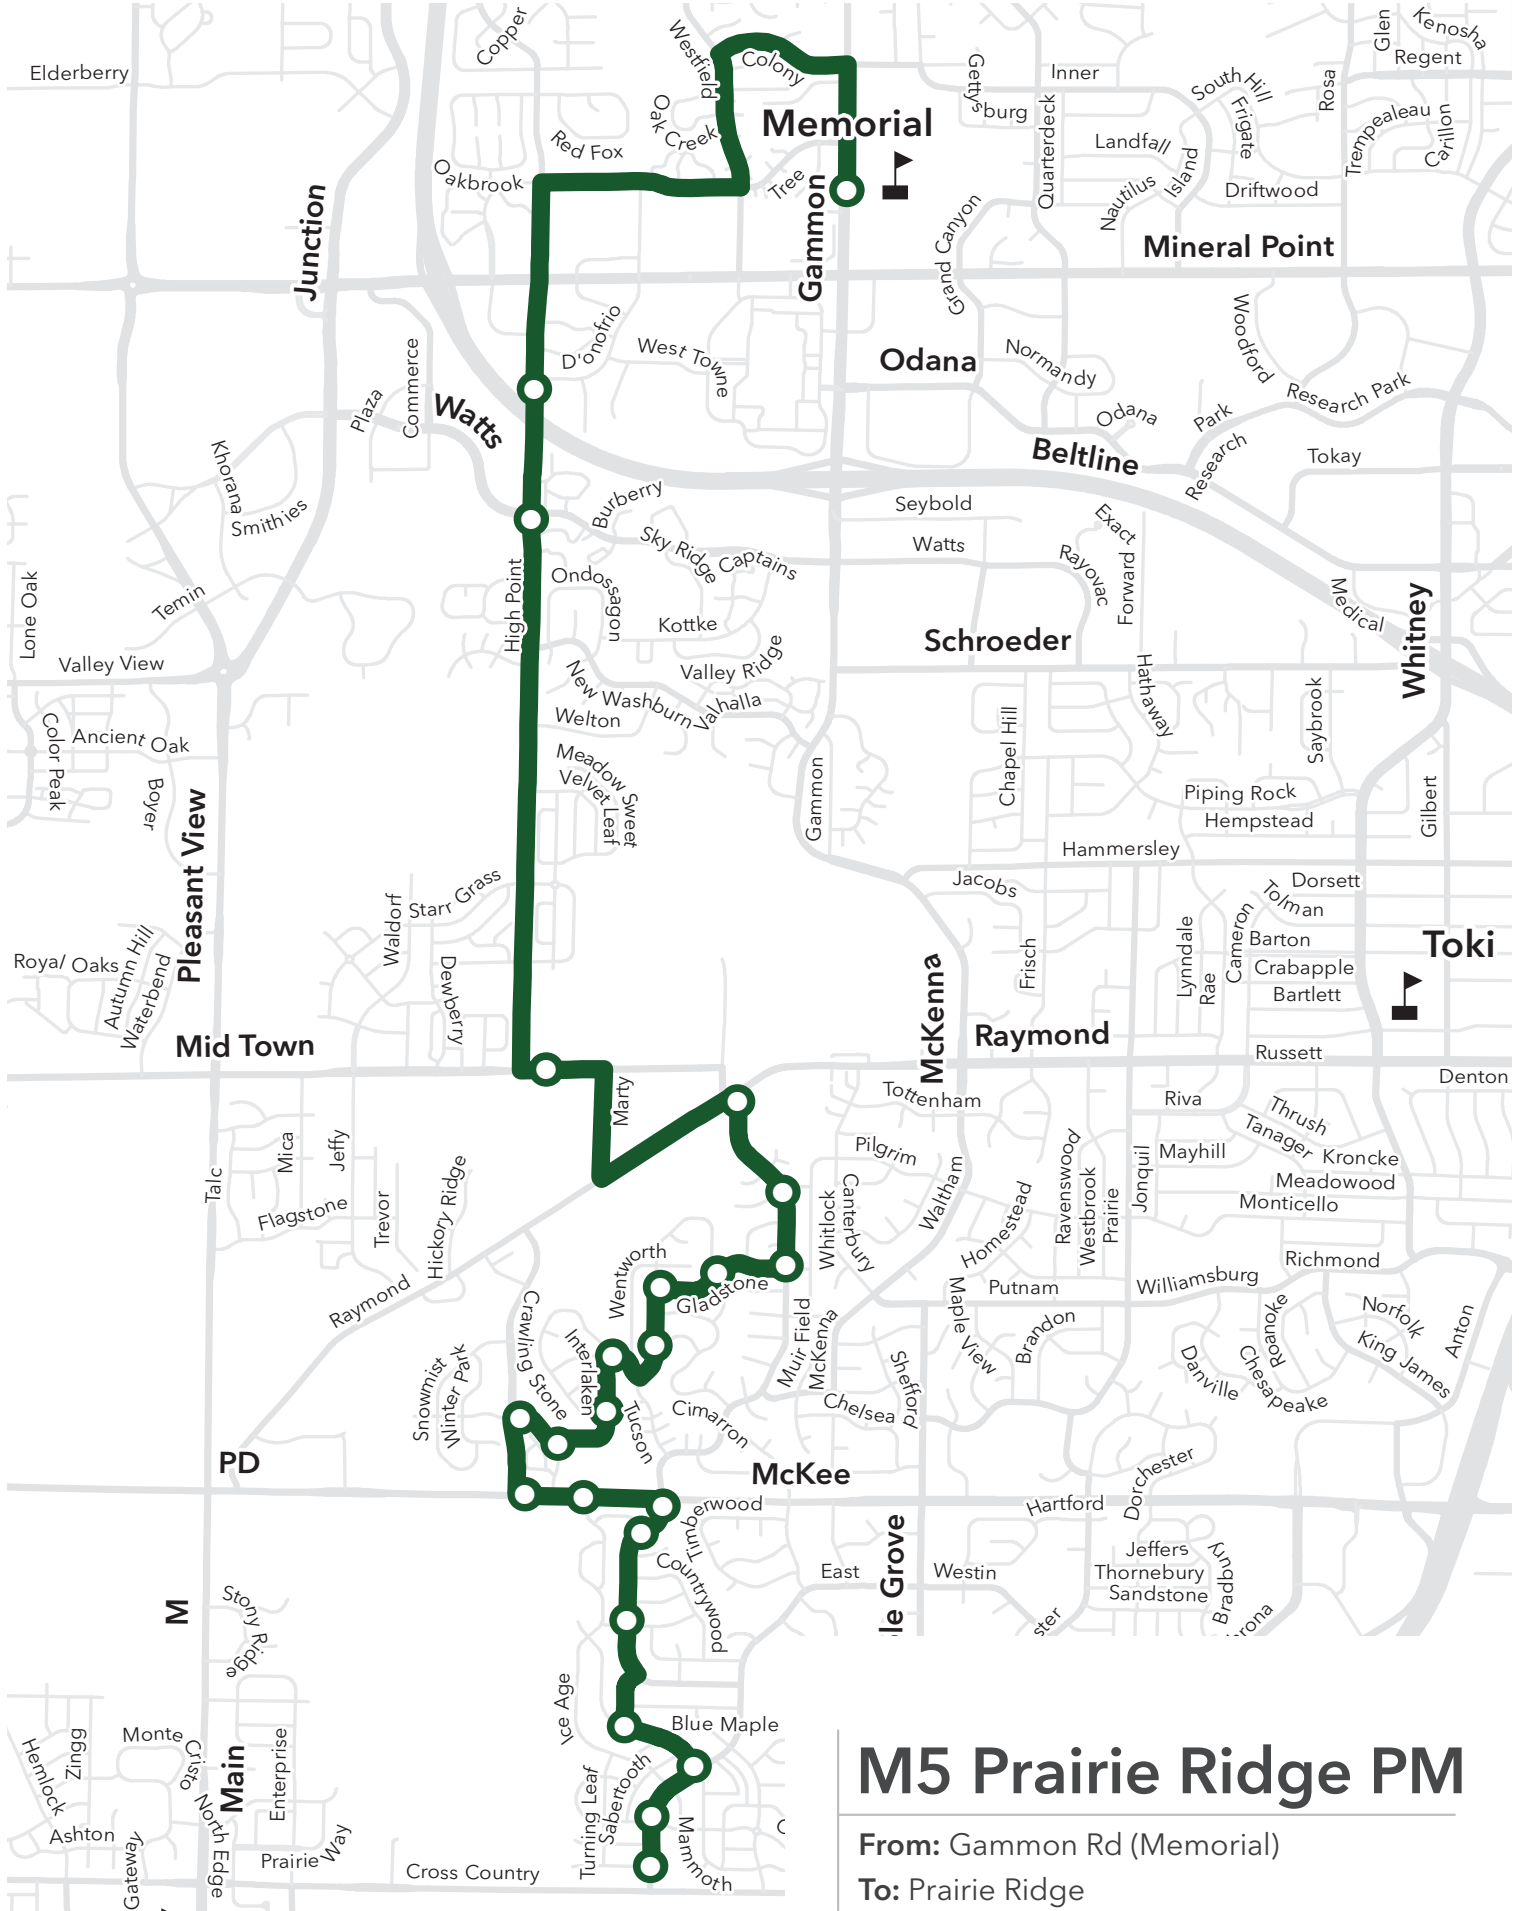

M3 Jamestown PM

From: Gammon Rd (Memorial)

To: Jamestown

M5 Country Grove AM

From: Stonebridge & Drumlin
To: Gammon Rd (Memorial)

M5 Country Grove PM

From: Gammon Rd (Memorial)

To: Country Grove

M5 Manchester AM

From: McKee & Maple Valley

To: Gammon Rd (Memorial)

M5 Manchester PM

From: Gammon Rd (Memorial)

To: Manchester

M5 Prairie Ridge AM

From: East Pass & Arctic Fox

To: Gammon Rd (Memorial)

M5 Prairie Ridge PM

From: Gammon Rd (Memorial)
 To: Prairie Ridge

M7 Hawks Landing AM
 From: Sugar Maple & Rustling Birch
 To: Gammon Rd (Memorial)

M7 Hawks Landing AM

From: Raymond & Gammon
To: Gammon Rd (Memorial)

M7 Hawks Landing PM

From: Gammon Rd (Memorial)
To: Hawks Landing