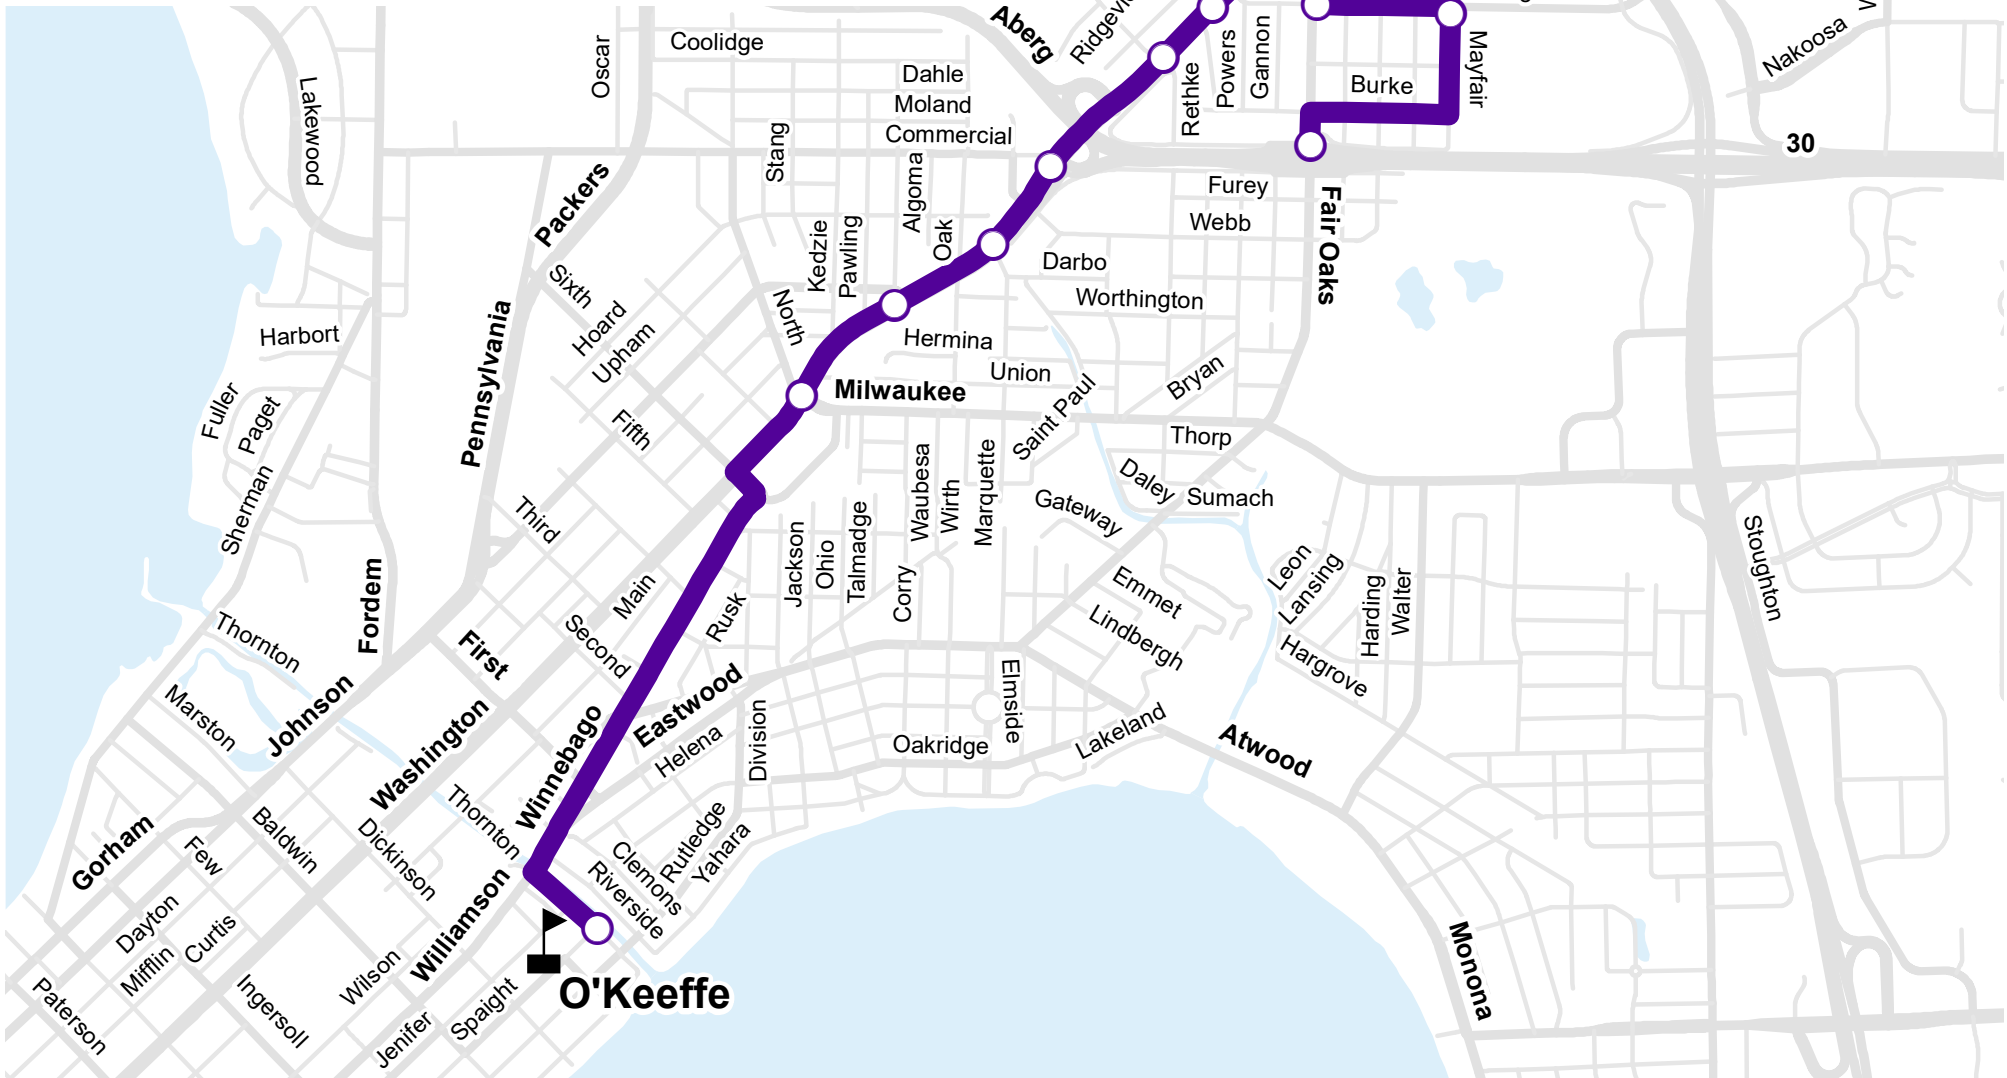

E1 Thornton Ave AM

From: Mifflin & Pinckney

To: Thornton Ave (O'Keeffe MS)

E1 Thornton Ave AM

From: Fair Oaks & Commercial
To: Thornton Ave (O’Keeffe MS)

E1 East Isthmus PM

From: Thornton Ave (O'Keeffe MS)

To: Mifflin & Pinckney