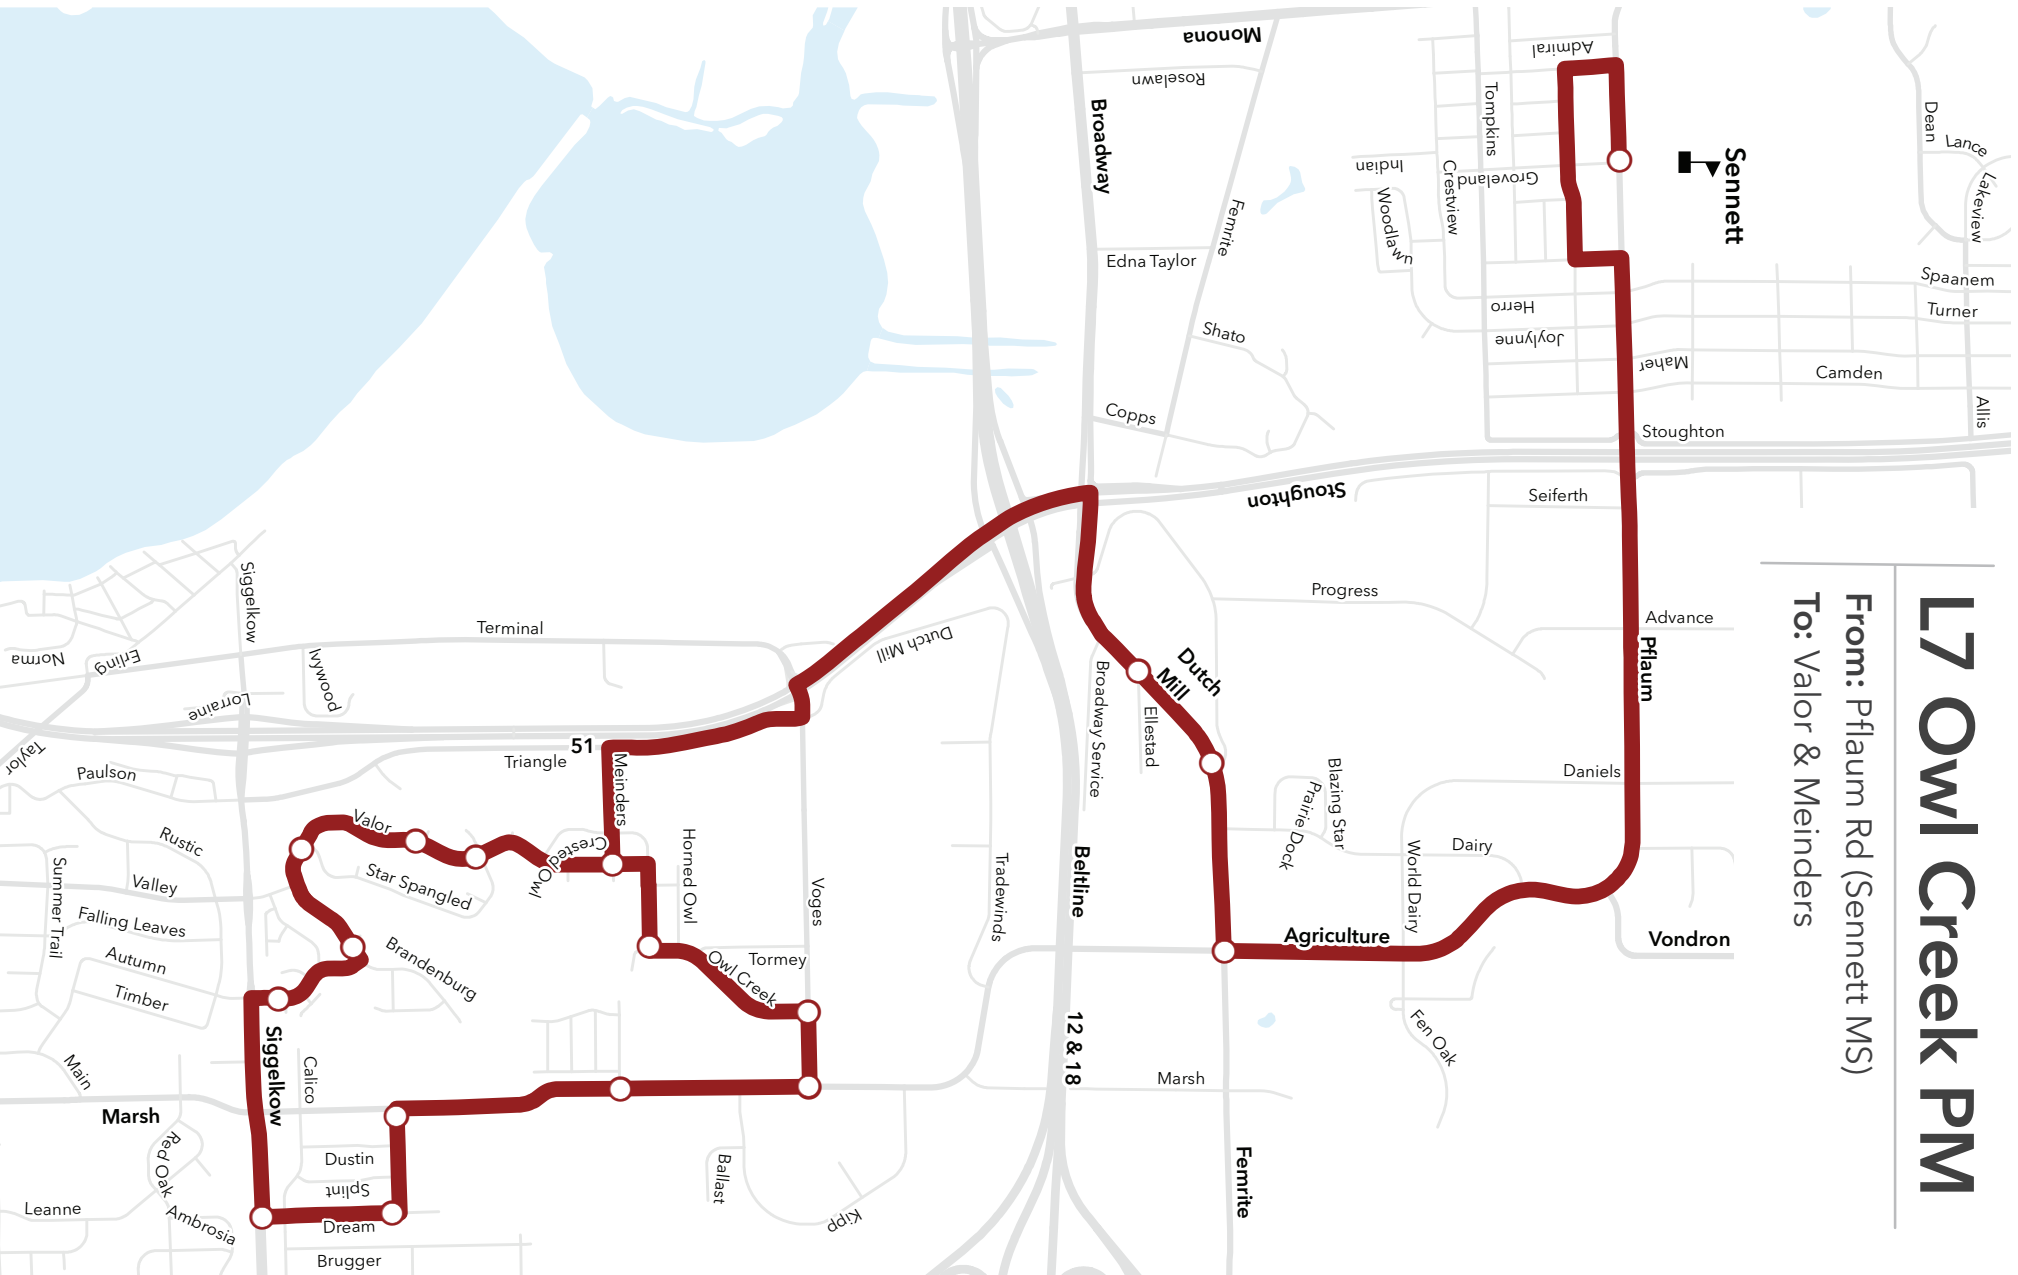

To: Cottage Grove & Flora

L5 Indian Springs PM

From: Pflaum Rd (Sennett MS)
 To: Badger & Rimrock

L7 Owl Creek PM

From: Pflaum Rd (Sennett MS)

To: Valor & Meinders

L7 McClellan PM

From: Pflaum Rd (Sennett MS)