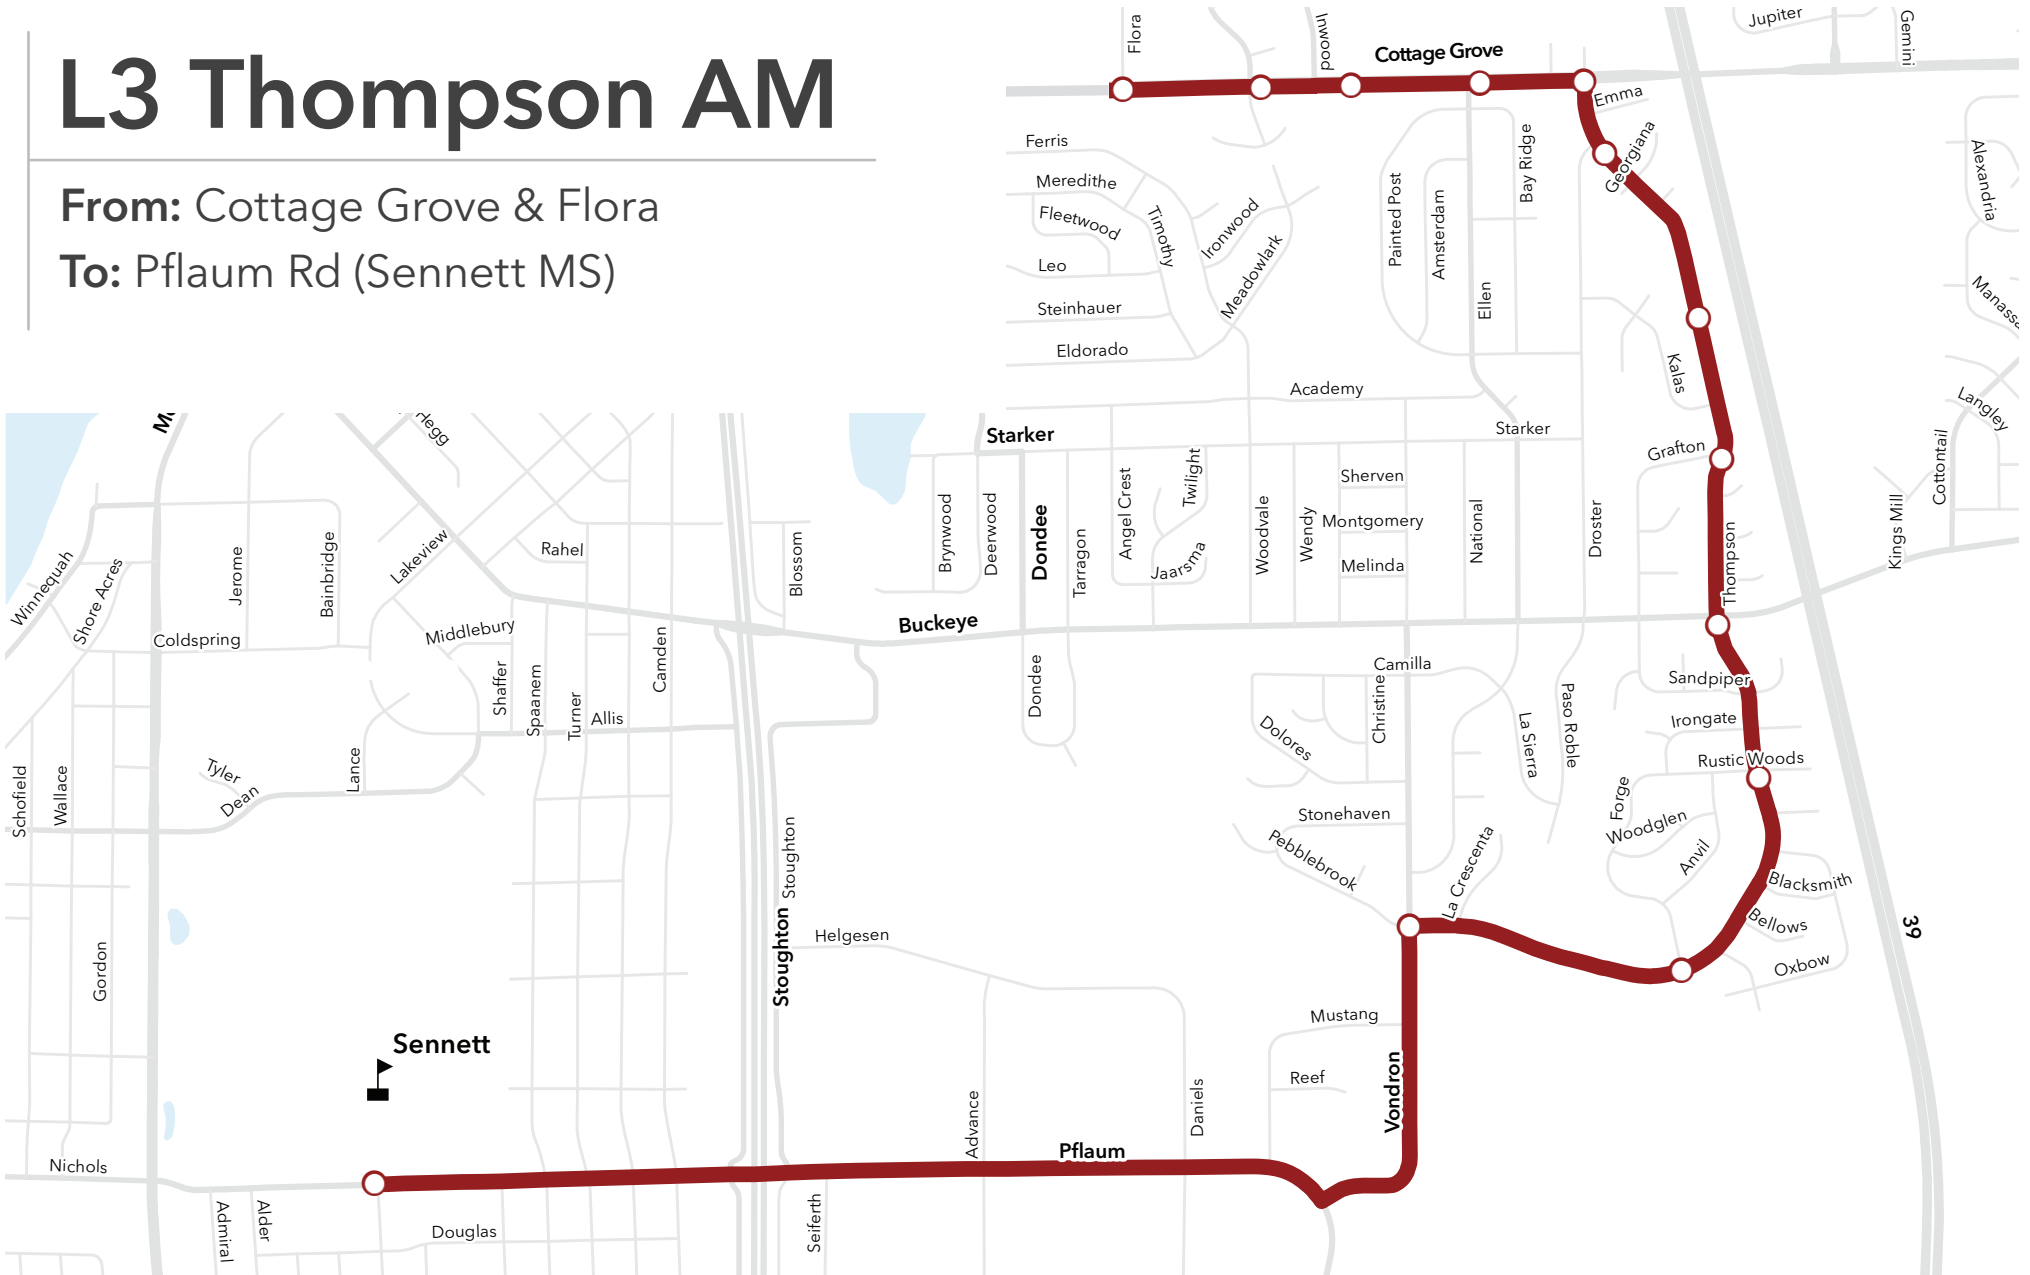

L3 Acewood AM

From: Cottage Grove & Drexel
To: Pflaum Rd (Sennett MS)

L3 Thompson AM

From: Cottage Grove & Flora

To: Pflaum Rd (Sennett MS)

L5 Pflaum Rd AM

From: Frazier & Raywood

To: Pflaum Rd (Sennett MS)

L5 Pflaum Rd AM

From: Badger & Rimrock

To: Pflaum Rd (Sennett MS)

L5 Indian Springs AM

From: Rimrock & Kent

To: Pflaum Rd (Sennett MS)

L7 McClellan AM

From: Severson & Maywick

To: Pflaum Rd (Sennett MS)

L7 Owl Creek AM

From: Marsh & Yesterday
To: Pflaum Rd (Sennett MS)

L3 Acewood PM

From: Pflaum Rd (Sennett MS)

To: Cottage Grove & Drexel

L3 Thompson PM

From: Pflaum Rd (Sennett MS)

To: Cottage Grove & Flora

L5 Indian Springs PM

From: Pflaum Rd (Sennett MS)
 To: Badger & Rimrock

L7 Owl Creek PM

From: Pflaum Rd (Sennett MS)

To: Valor & Meinders

L7 McClellan PM

From: Pflaum Rd (Sennett MS)