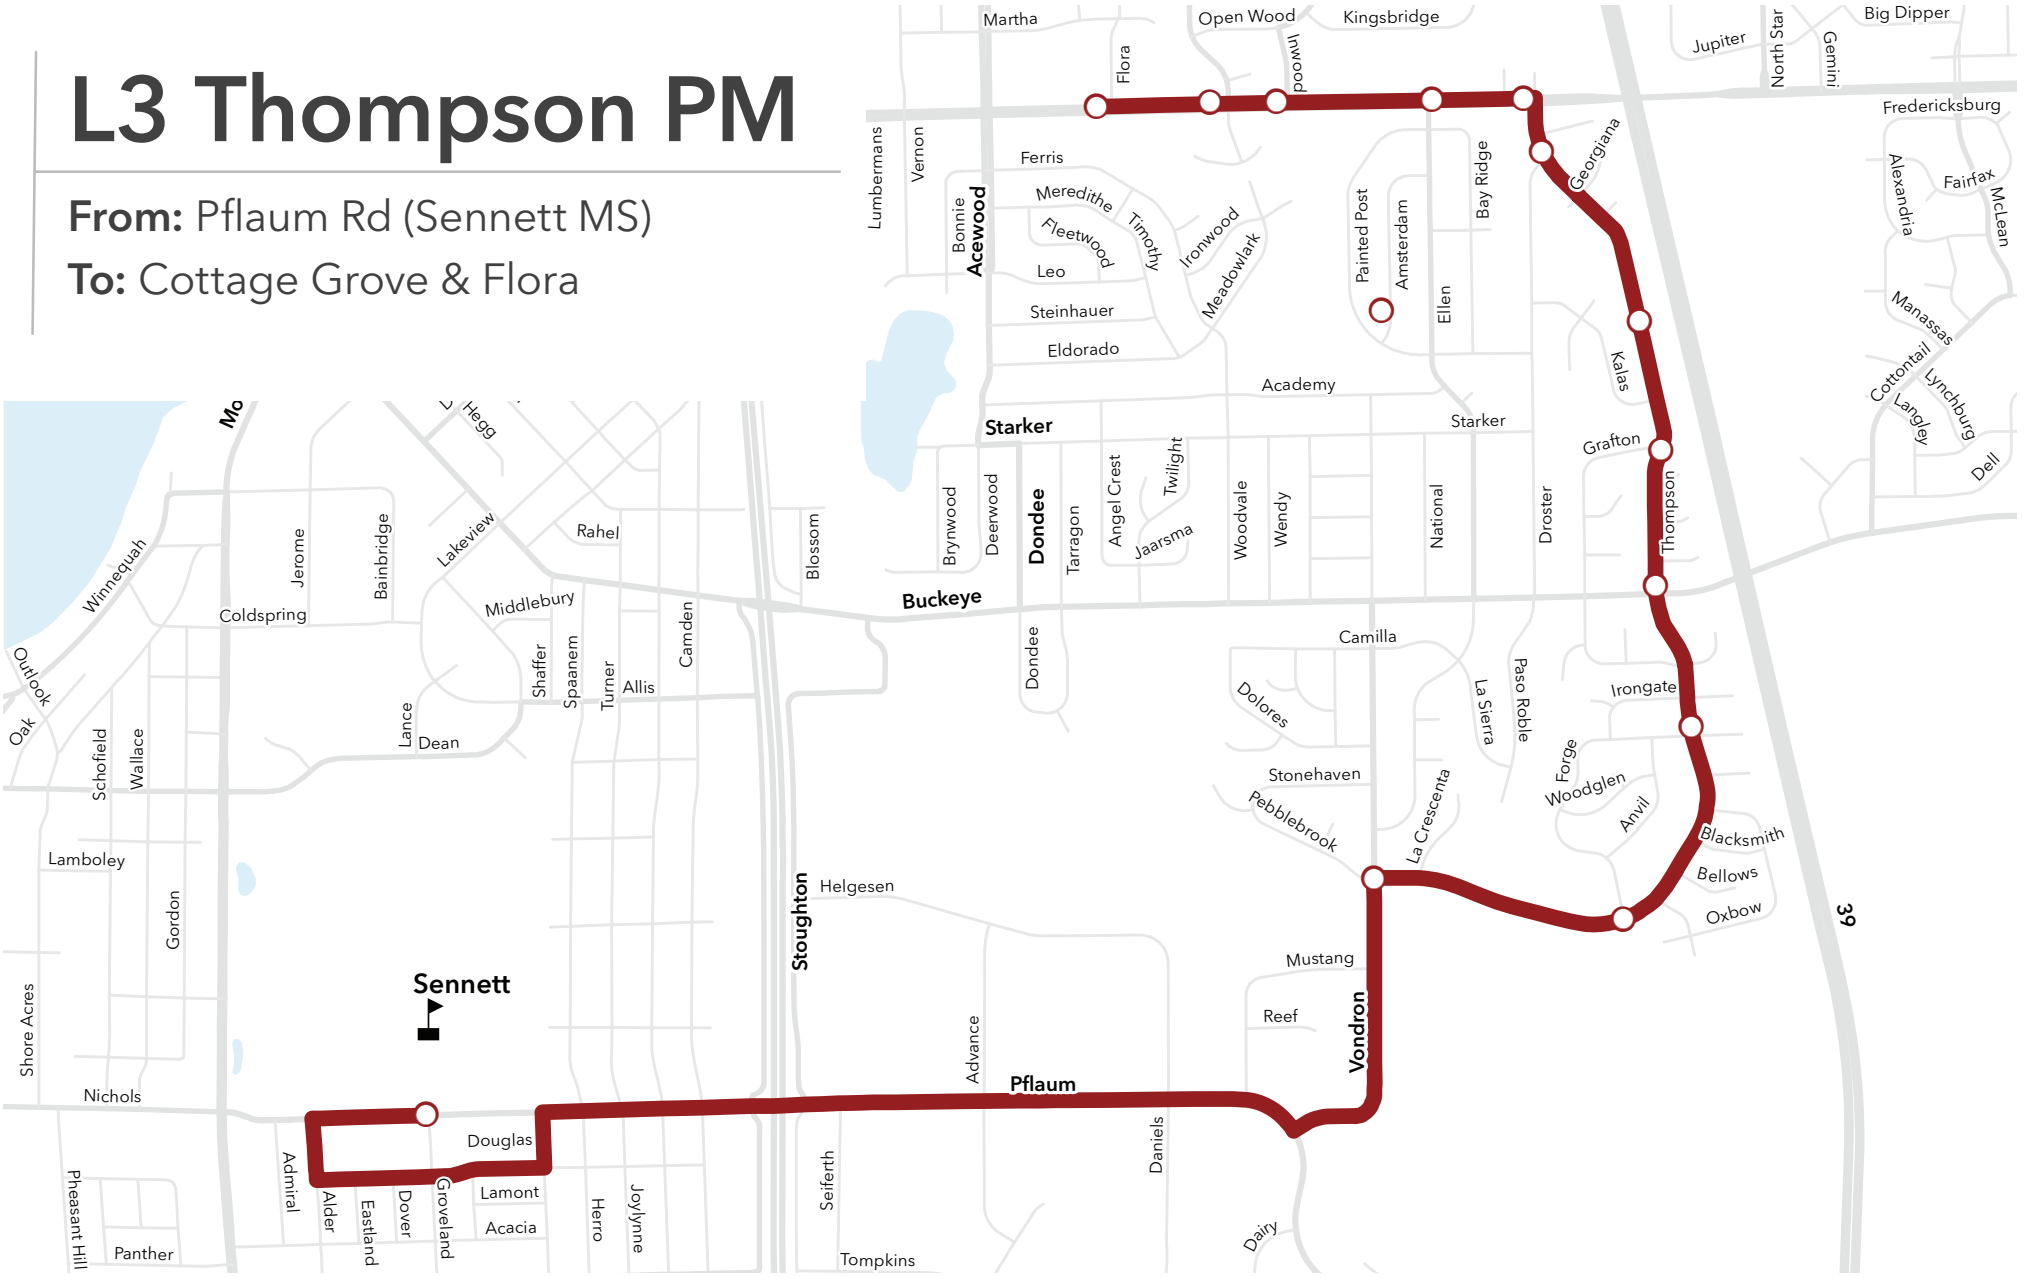

L3 Acewood AM

From: Cottage Grove & Drexel
To: Pflaum Rd (Sennett MS)

L3 Thompson AM

From: Cottage Grove & Flora

To: Pflaum Rd (Sennett MS)

L5 Pflaum Rd AM

From: Frazier & Raywood

To: Pflaum Rd (Sennett MS)

L5 Pflaum Rd AM

From: Badger & Rimrock

To: Pflaum Rd (Sennett MS)

L5 Indian Springs AM

From: Rimrock & Kent

To: Pflaum Rd (Sennett MS)

L7 McClellan AM

From: Severson & Maywick

To: Pflaum Rd (Sennett MS)

L7 Owl Creek AM

From: Marsh & Yesterday
To: Pflaum Rd (Sennett MS)

L3 Acewood PM

From: Pflaum Rd (Sennett MS)

To: Cottage Grove & Drexel

L3 Thompson PM

From: Pflaum Rd (Sennett MS)

To: Cottage Grove & Flora

L5 Indian Springs PM

From: Pflaum Rd (Sennett MS)
 To: Badger & Rimrock

L7 Owl Creek PM

From: Pflaum Rd (Sennett MS)

To: Valor & Meinders

L7 McClellan PM

From: Pflaum Rd (Sennett MS)