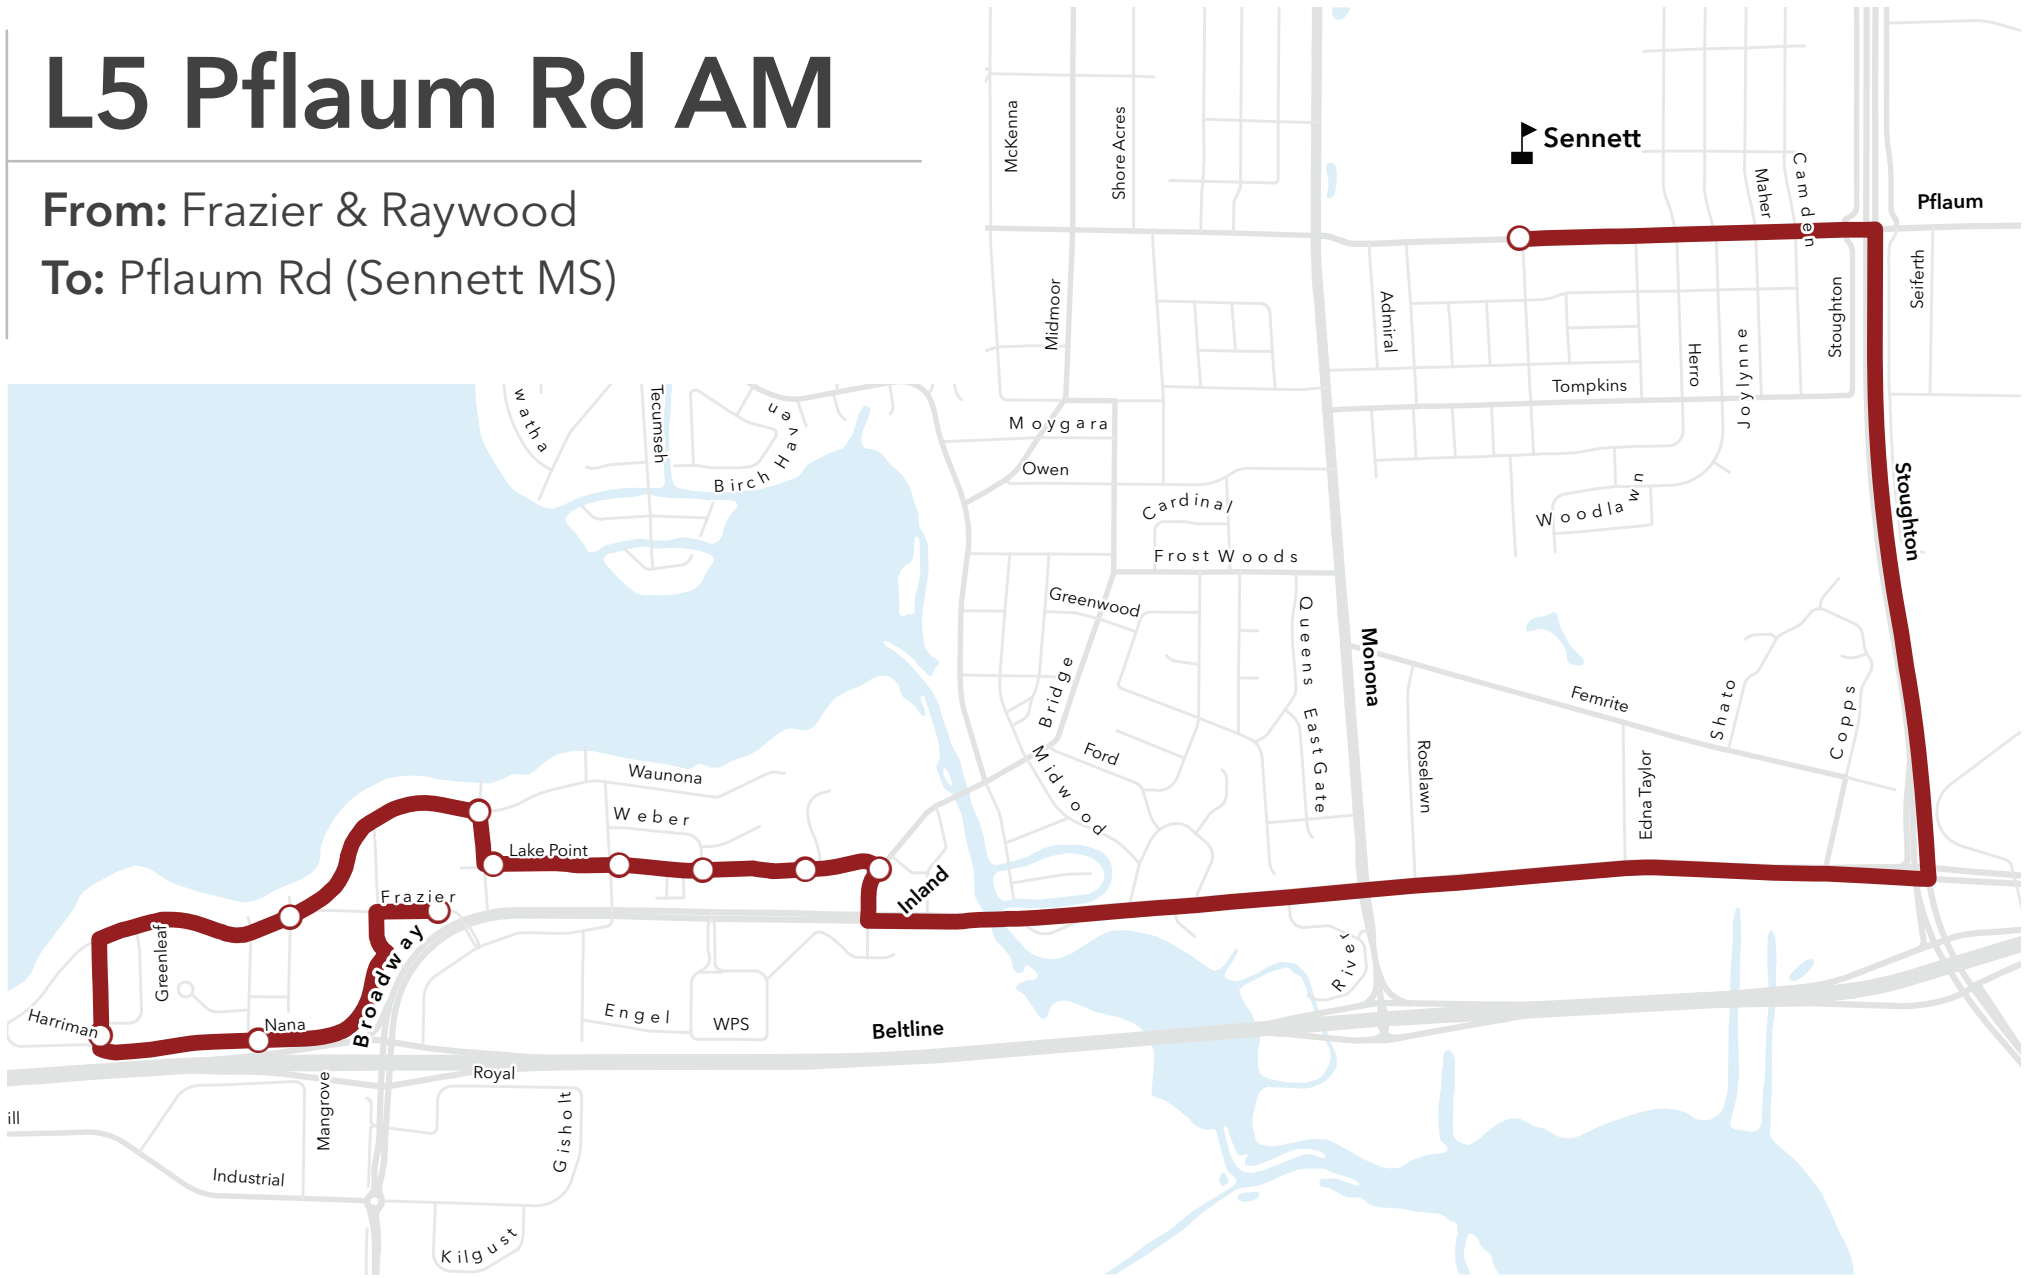

L3 Acewood AM

From: Cottage Grove & Drexel
To: Pflaum Rd (Sennett MS)

L3 Thompson AM

From: Cottage Grove & Flora

To: Pflaum Rd (Sennett MS)

L5 Pflaum Rd AM

From: Frazier & Raywood

To: Pflaum Rd (Sennett MS)

L5 Pflaum Rd AM

From: Badger & Rimrock

To: Pflaum Rd (Sennett MS)

L5 Indian Springs AM

From: Rimrock & Kent

To: Pflaum Rd (Sennett MS)

L7 McClellan AM

From: Severson & Maywick

To: Pflaum Rd (Sennett MS)

L7 Owl Creek AM

From: Marsh & Yesterday
To: Pflaum Rd (Sennett MS)

L3 Acewood PM

From: Pflaum Rd (Sennett MS)

To: Cottage Grove & Drexel

L3 Thompson PM

From: Pflaum Rd (Sennett MS)

To: Cottage Grove & Flora

L5 Indian Springs PM

From: Pflaum Rd (Sennett MS)
 To: Badger & Rimrock

L7 Owl Creek PM

From: Pflaum Rd (Sennett MS)

To: Valor & Meinders

L7 McClellan PM

From: Pflaum Rd (Sennett MS)