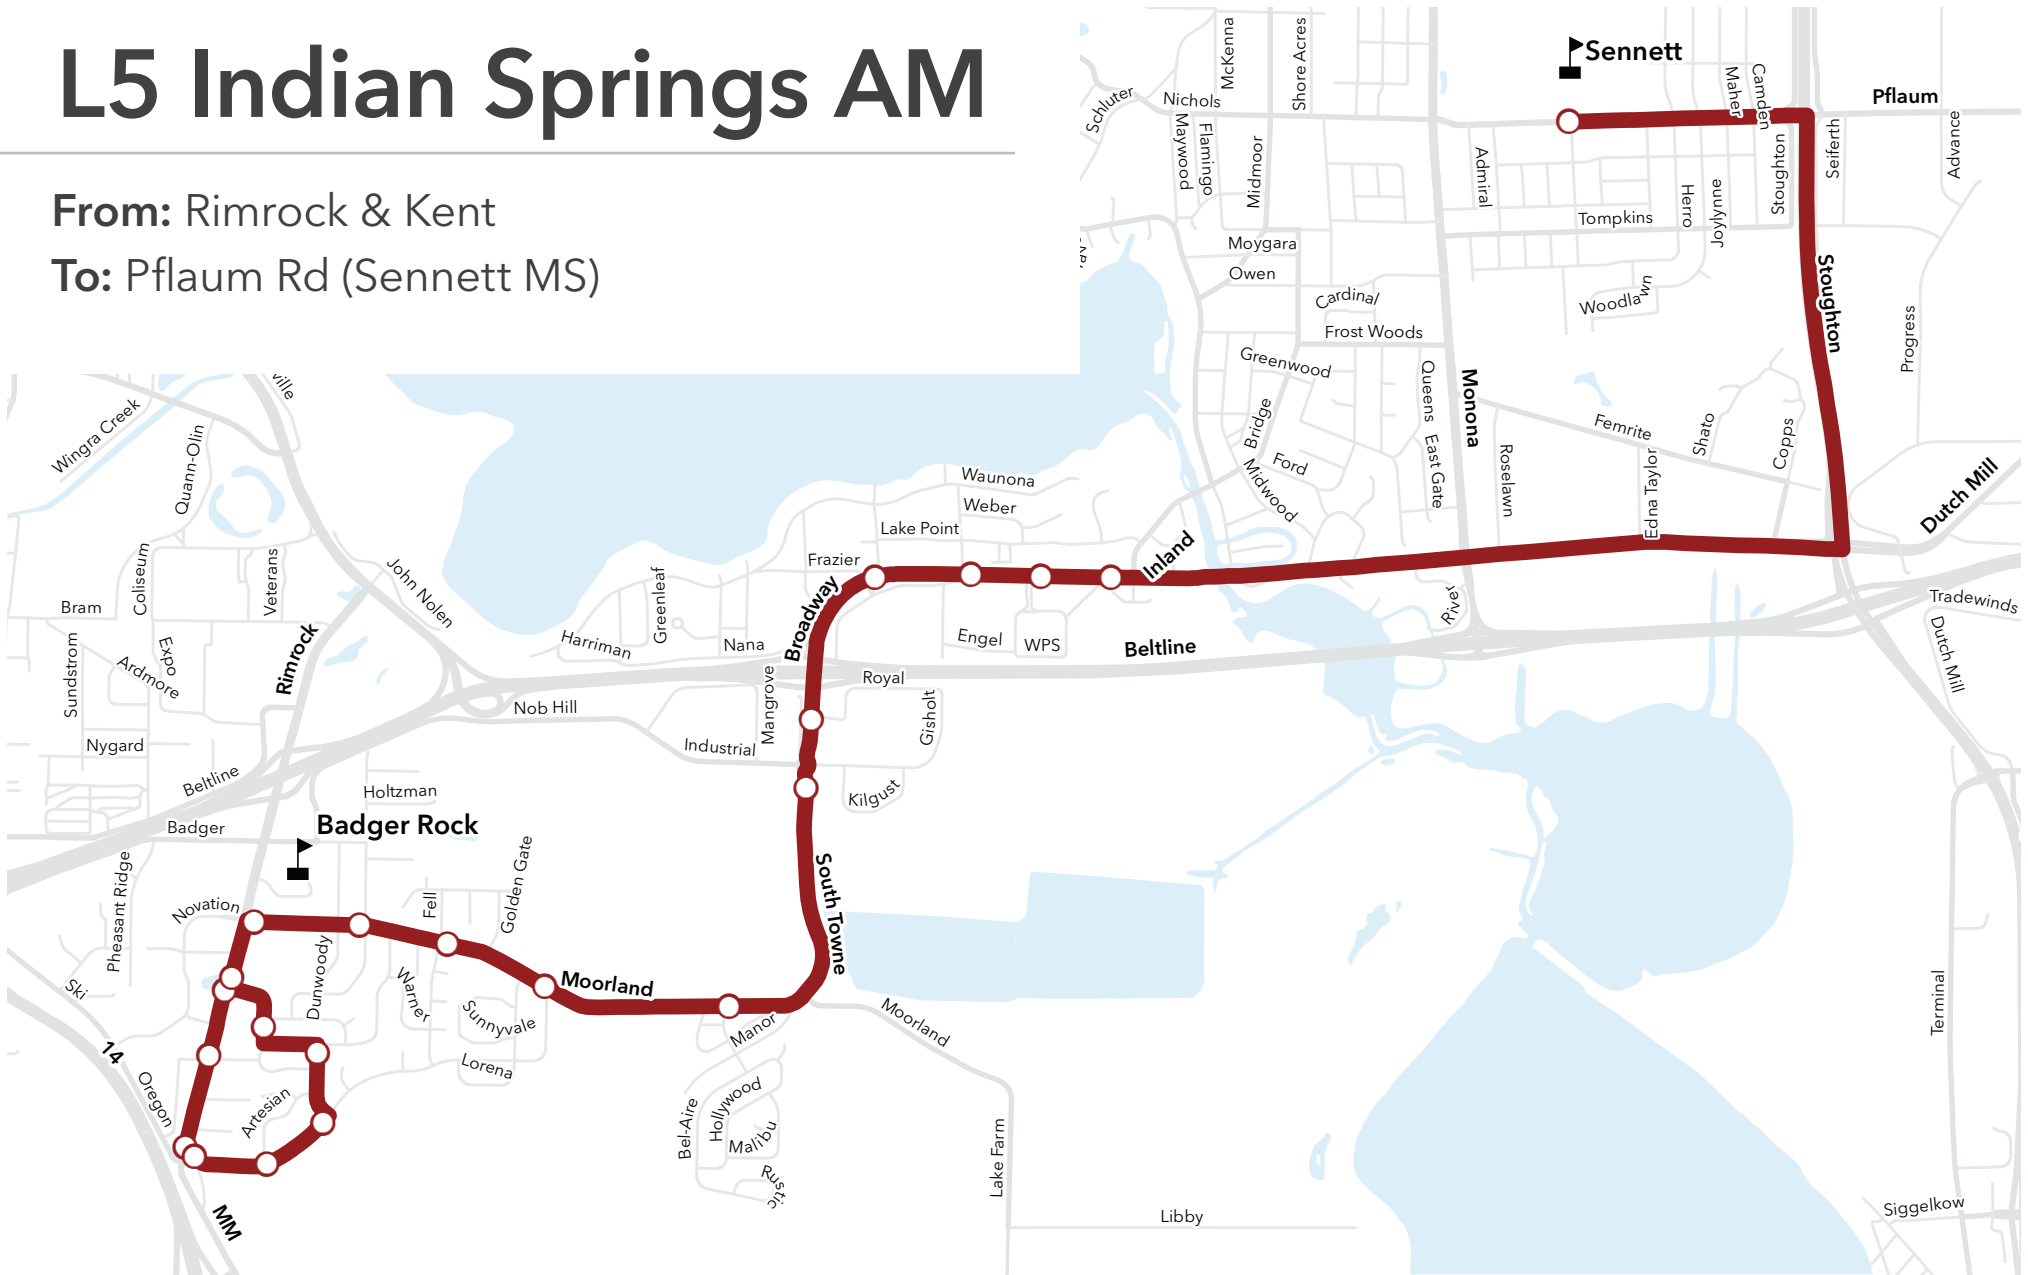

L3 Acewood AM

From: Cottage Grove & Drexel
To: Pflaum Rd (Sennett MS)

L3 Thompson AM

From: Cottage Grove & Flora

To: Pflaum Rd (Sennett MS)

L5 Pflaum Rd AM

From: Frazier & Raywood

To: Pflaum Rd (Sennett MS)

L5 Pflaum Rd AM

From: Badger & Rimrock

To: Pflaum Rd (Sennett MS)

L5 Indian Springs AM

From: Rimrock & Kent

To: Pflaum Rd (Sennett MS)

L7 McClellan AM

From: Severson & Maywick

To: Pflaum Rd (Sennett MS)

L7 Owl Creek AM

From: Marsh & Yesterday
To: Pflaum Rd (Sennett MS)

L3 Acewood PM

From: Pflaum Rd (Sennett MS)

To: Cottage Grove & Drexel

L3 Thompson PM

From: Pflaum Rd (Sennett MS)