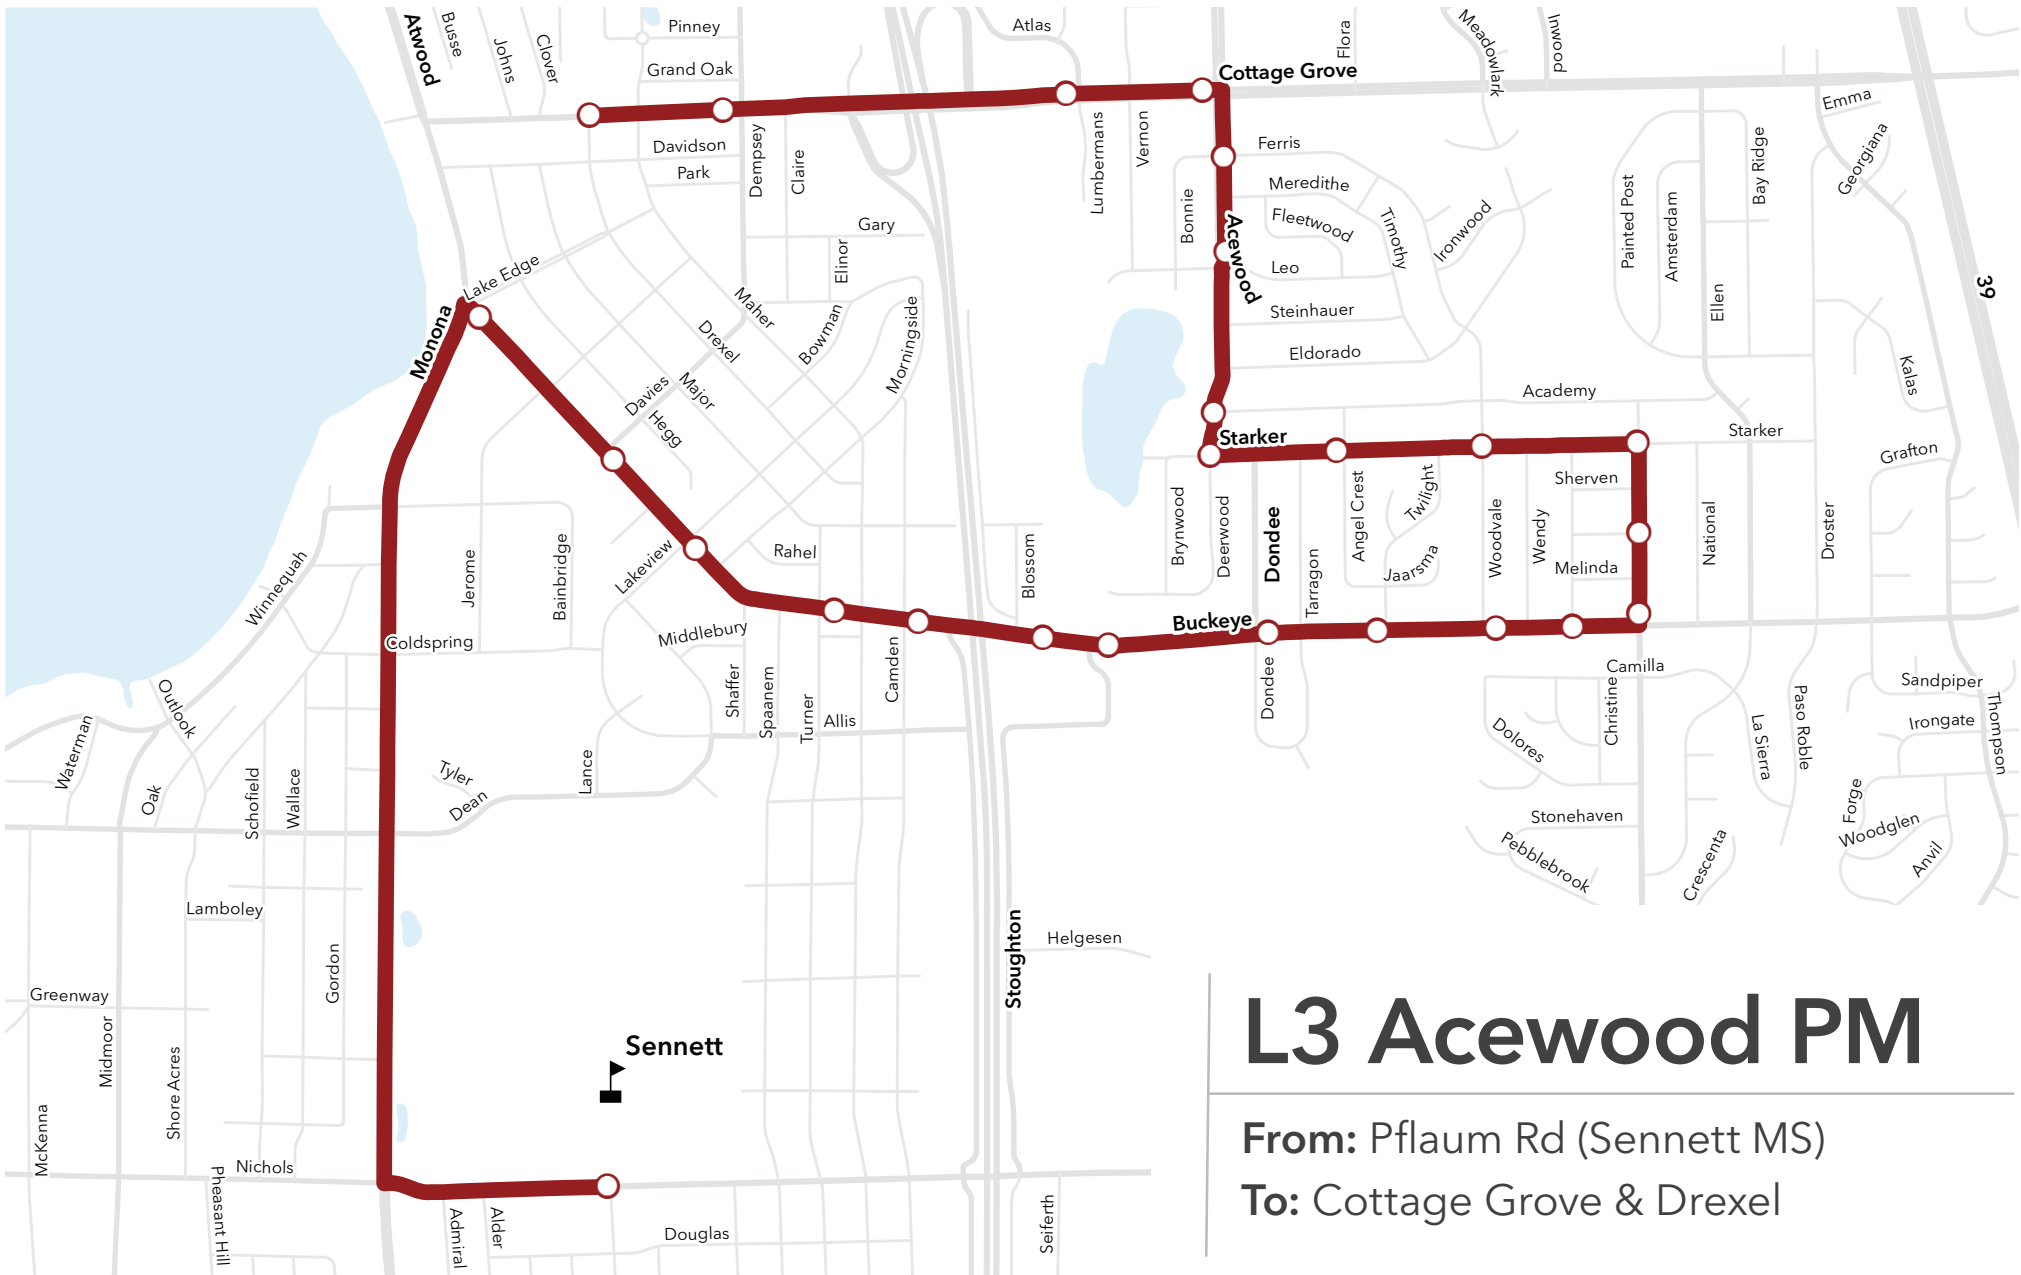

L3 Acewood AM

From: Cottage Grove & Drexel
To: Pflaum Rd (Sennett MS)

L3 Thompson AM

From: Cottage Grove & Flora

To: Pflaum Rd (Sennett MS)

L5 Pflaum Rd AM

From: Frazier & Raywood

To: Pflaum Rd (Sennett MS)

L5 Pflaum Rd AM

From: Badger & Rimrock

To: Pflaum Rd (Sennett MS)

L5 Indian Springs AM

From: Rimrock & Kent

To: Pflaum Rd (Sennett MS)

L7 McClellan AM

From: Severson & Maywick

To: Pflaum Rd (Sennett MS)

L7 Owl Creek AM

From: Marsh & Yesterday
To: Pflaum Rd (Sennett MS)

L3 Acewood PM

From: Pflaum Rd (Sennett MS)

To: Cottage Grove & Drexel

L3 Thompson PM

From: Pflaum Rd (Sennett MS)

To: Cottage Grove & Flora

L5 Indian Springs PM

From: Pflaum Rd (Sennett MS)
 To: Badger & Rimrock

L7 Owl Creek PM

From: Pflaum Rd (Sennett MS)

To: Valor & Meinders

L7 McClellan PM

From: Pflaum Rd (Sennett MS)