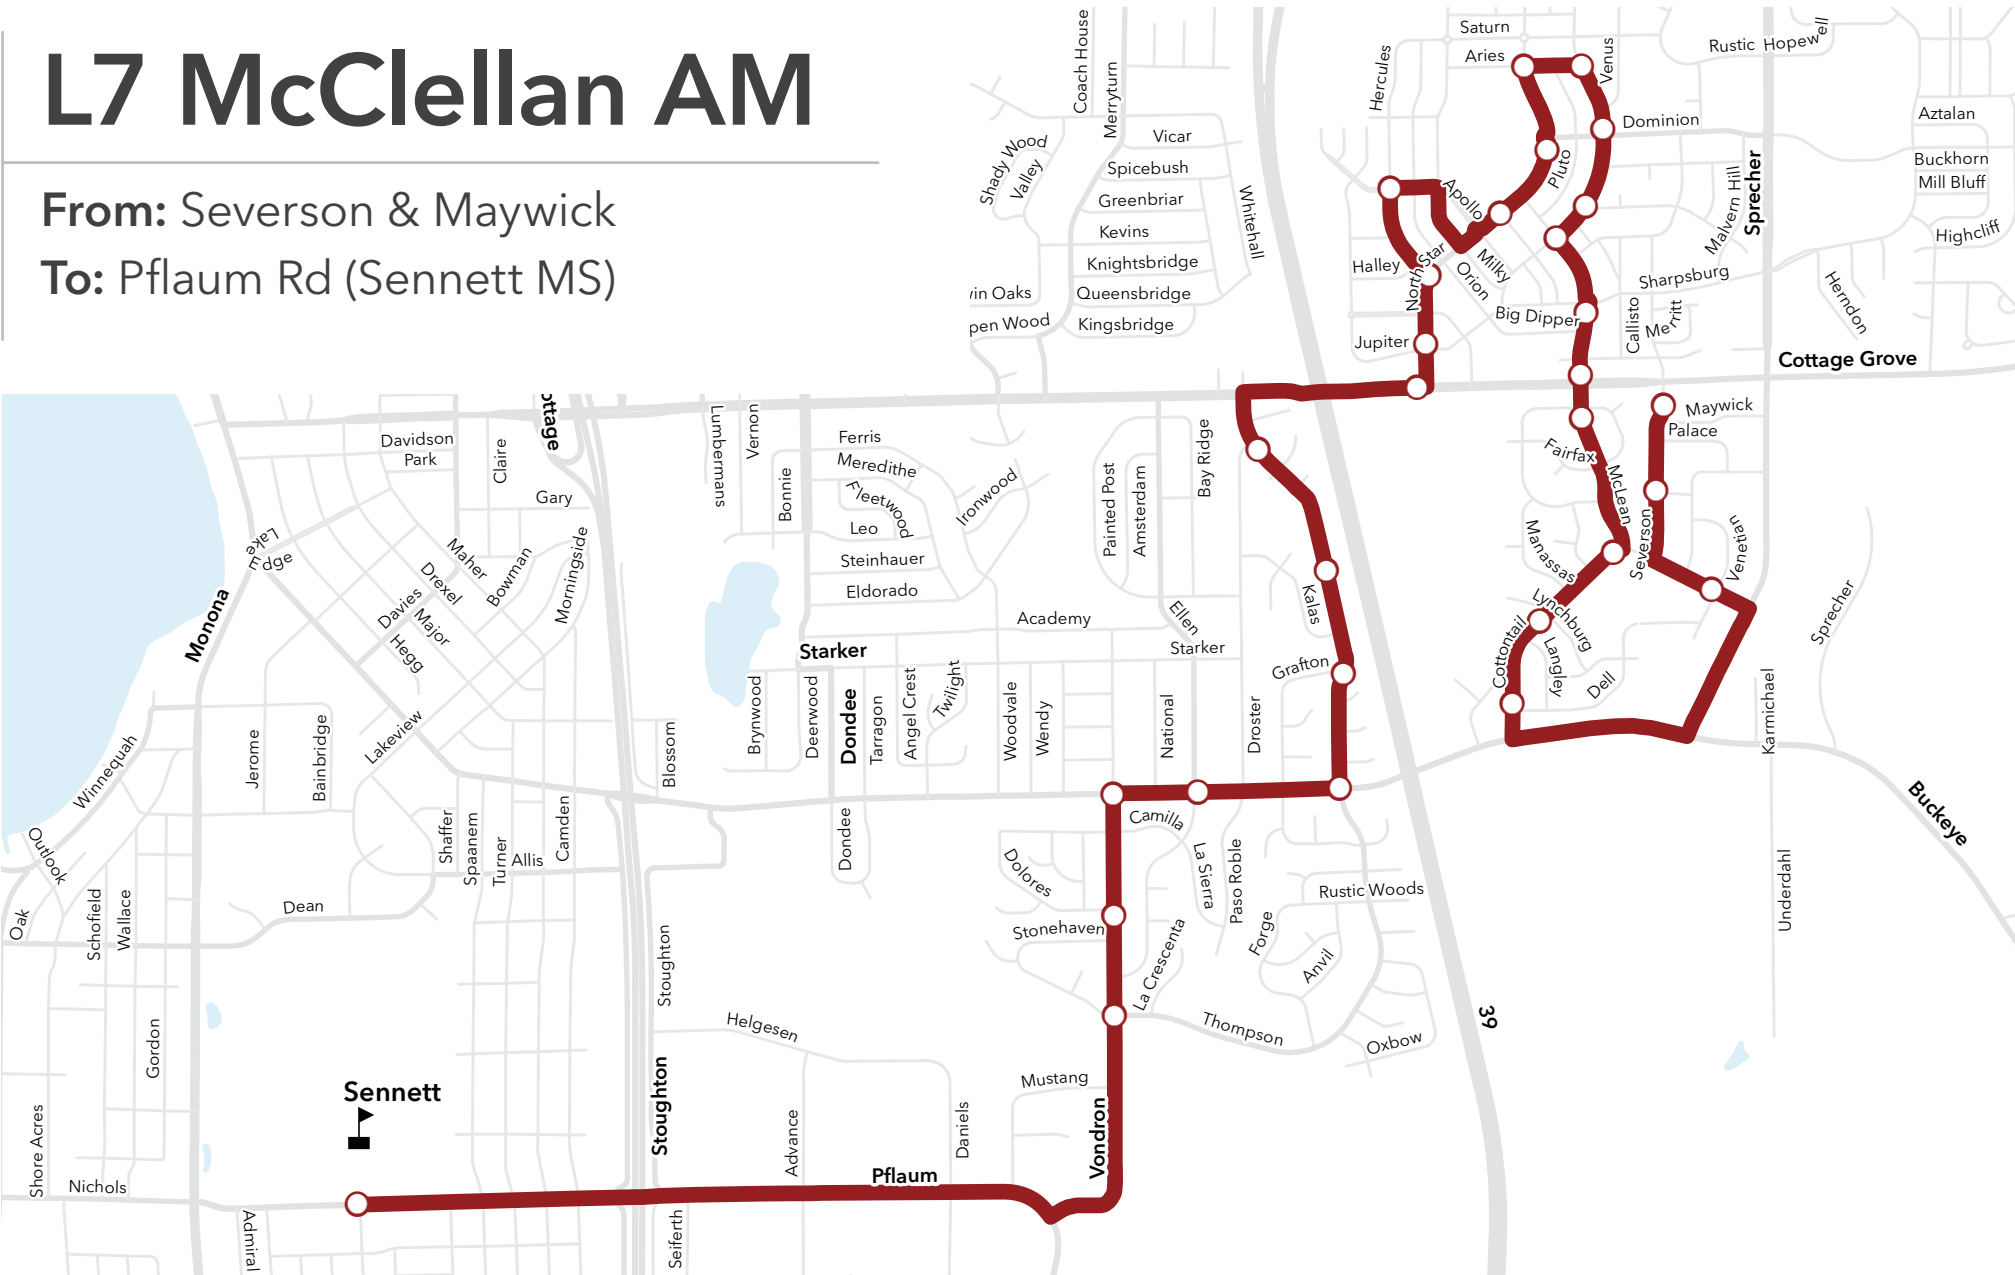

L3 Acewood AM

From: Cottage Grove & Drexel
To: Pflaum Rd (Sennett MS)

L3 Thompson AM

From: Cottage Grove & Flora

To: Pflaum Rd (Sennett MS)

L5 Pflaum Rd AM

From: Frazier & Raywood

To: Pflaum Rd (Sennett MS)

L5 Pflaum Rd AM

From: Badger & Rimrock

To: Pflaum Rd (Sennett MS)

L5 Indian Springs AM

From: Rimrock & Kent

To: Pflaum Rd (Sennett MS)

L7 McClellan AM

From: Severson & Maywick

To: Pflaum Rd (Sennett MS)

L7 Owl Creek AM

From: Marsh & Yesterday
To: Pflaum Rd (Sennett MS)

L3 Acewood PM

From: Pflaum Rd (Sennett MS)

To: Cottage Grove & Drexel

L3 Thompson PM

From: Pflaum Rd (Sennett MS)

To: Cottage Grove & Flora

L5 Indian Springs PM

From: Pflaum Rd (Sennett MS)
 To: Badger & Rimrock

L7 Owl Creek PM

From: Pflaum Rd (Sennett MS)

To: Valor & Meinders

L7 McClellan PM

From: Pflaum Rd (Sennett MS)