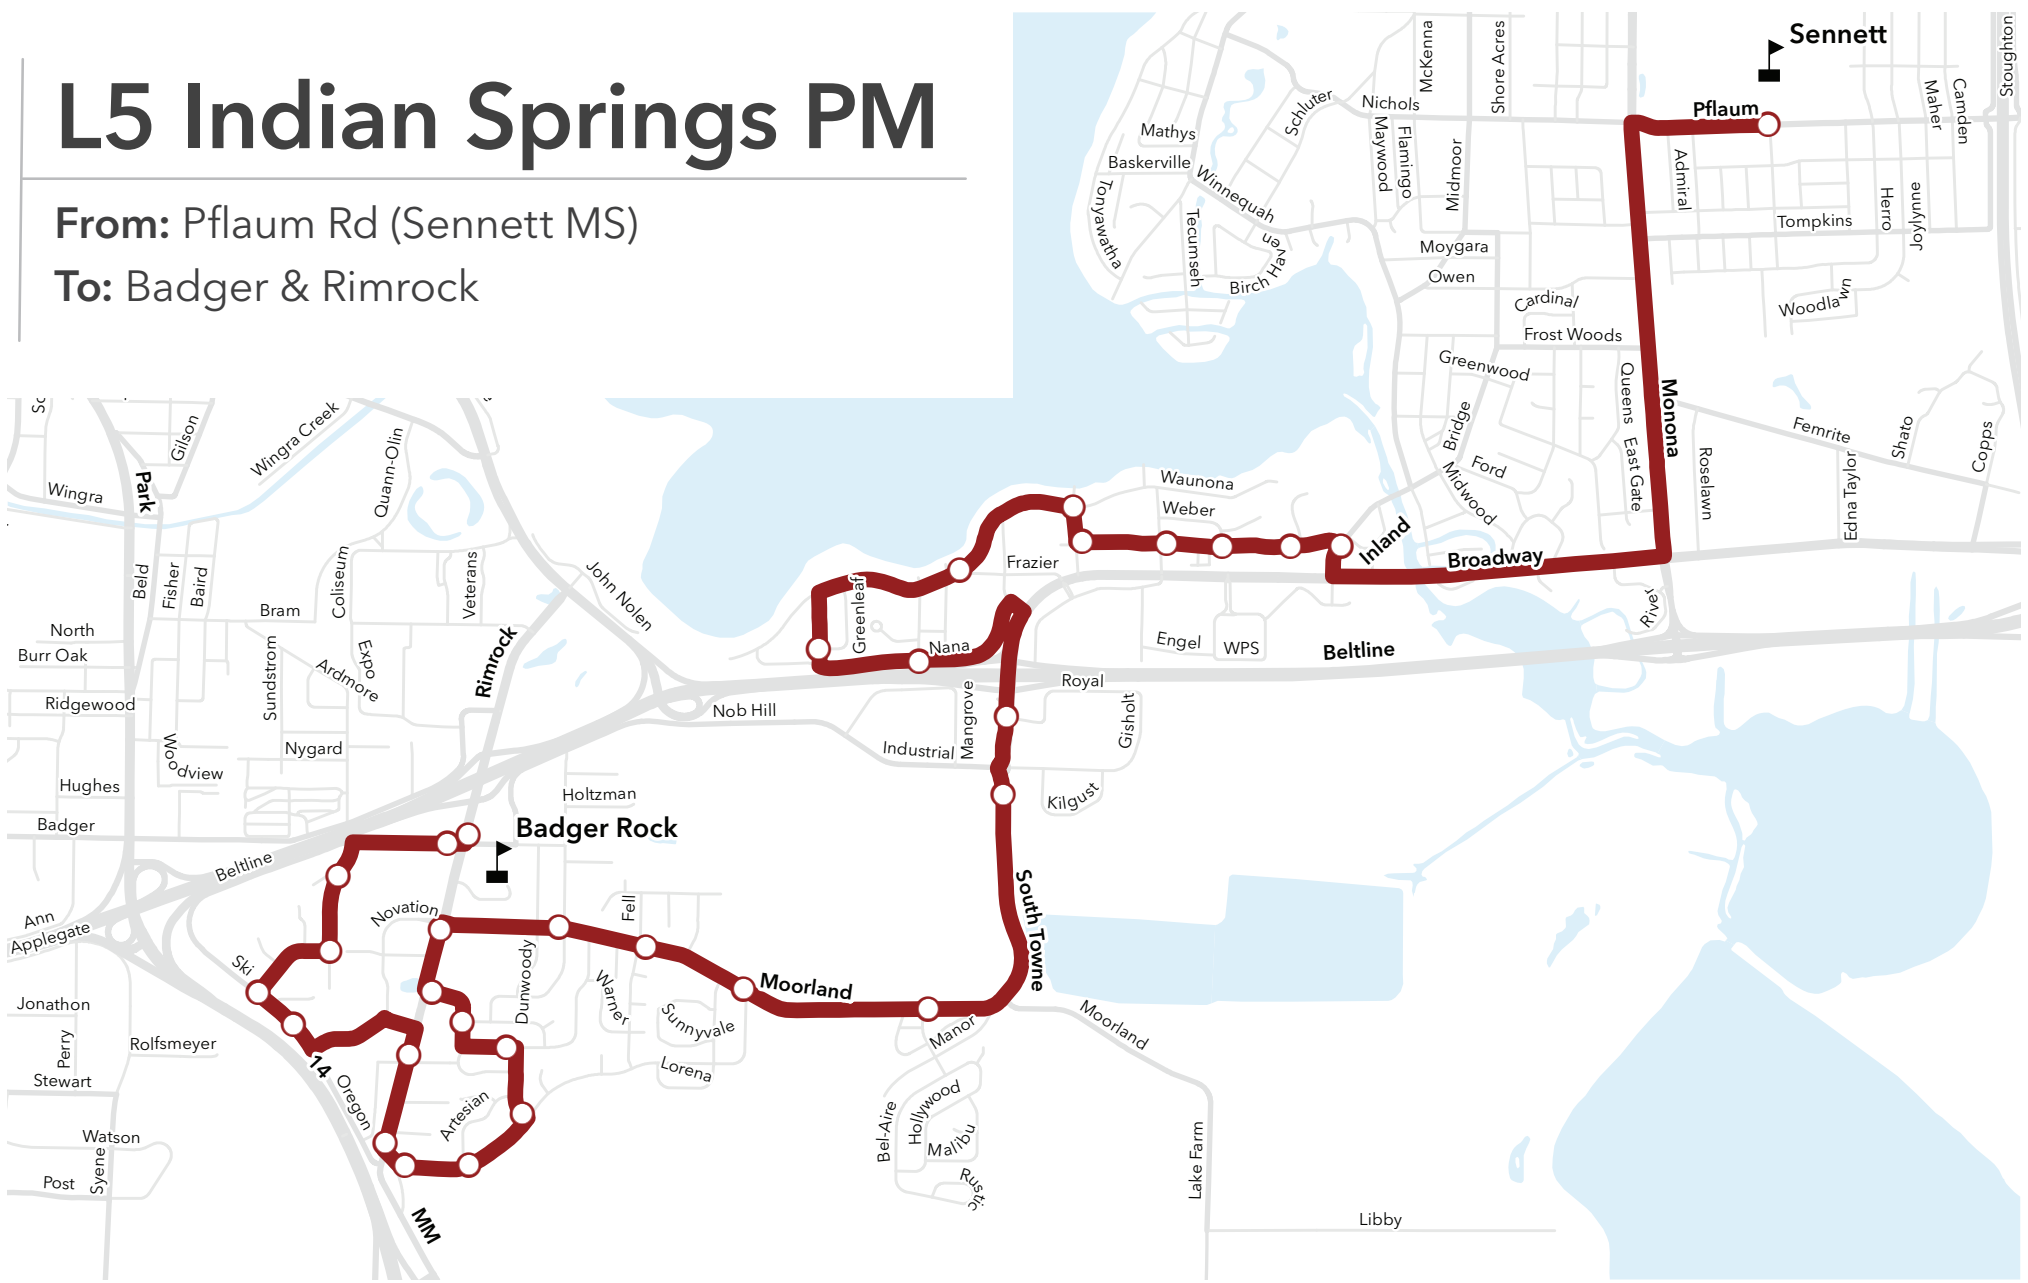

L5 Indian Springs PM

From: Pflaum Rd (Sennett MS)
To: Badger & Rimrock