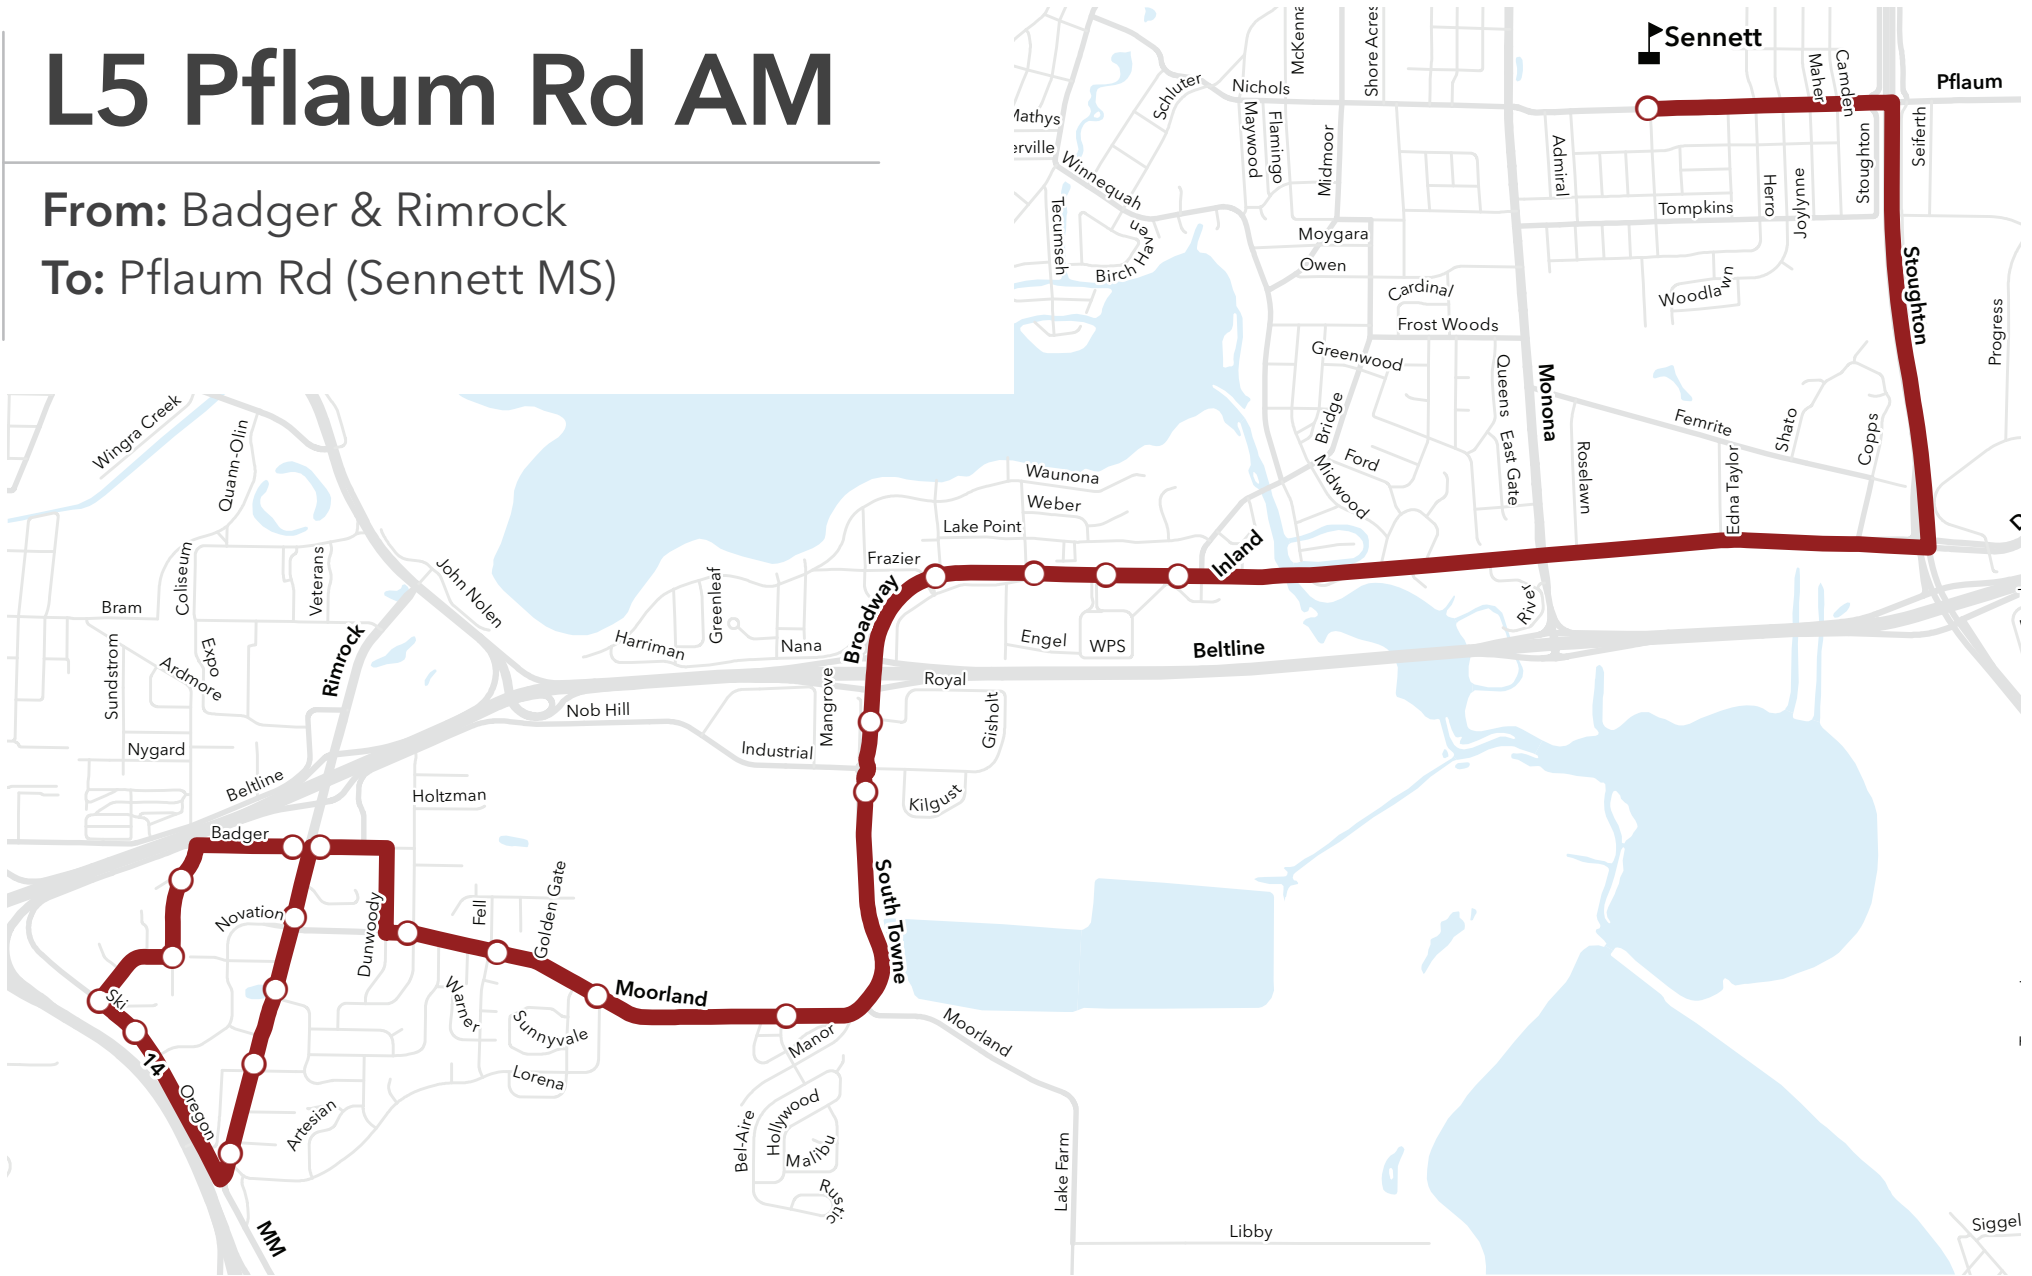

L3 Acewood AM

From: Cottage Grove & Drexel
To: Pflaum Rd (Sennett MS)

L3 Thompson AM

From: Cottage Grove & Flora

To: Pflaum Rd (Sennett MS)

L5 Pflaum Rd AM

From: Frazier & Raywood

To: Pflaum Rd (Sennett MS)

L5 Pflaum Rd AM

From: Badger & Rimrock

To: Pflaum Rd (Sennett MS)

L5 Indian Springs AM

From: Rimrock & Kent

To: Pflaum Rd (Sennett MS)

L7 McClellan AM

From: Severson & Maywick

To: Pflaum Rd (Sennett MS)

L7 Owl Creek AM

From: Marsh & Yesterday
To: Pflaum Rd (Sennett MS)

L3 Acewood PM

From: Pflaum Rd (Sennett MS)

To: Cottage Grove & Drexel

L3 Thompson PM

From: Pflaum Rd (Sennett MS)