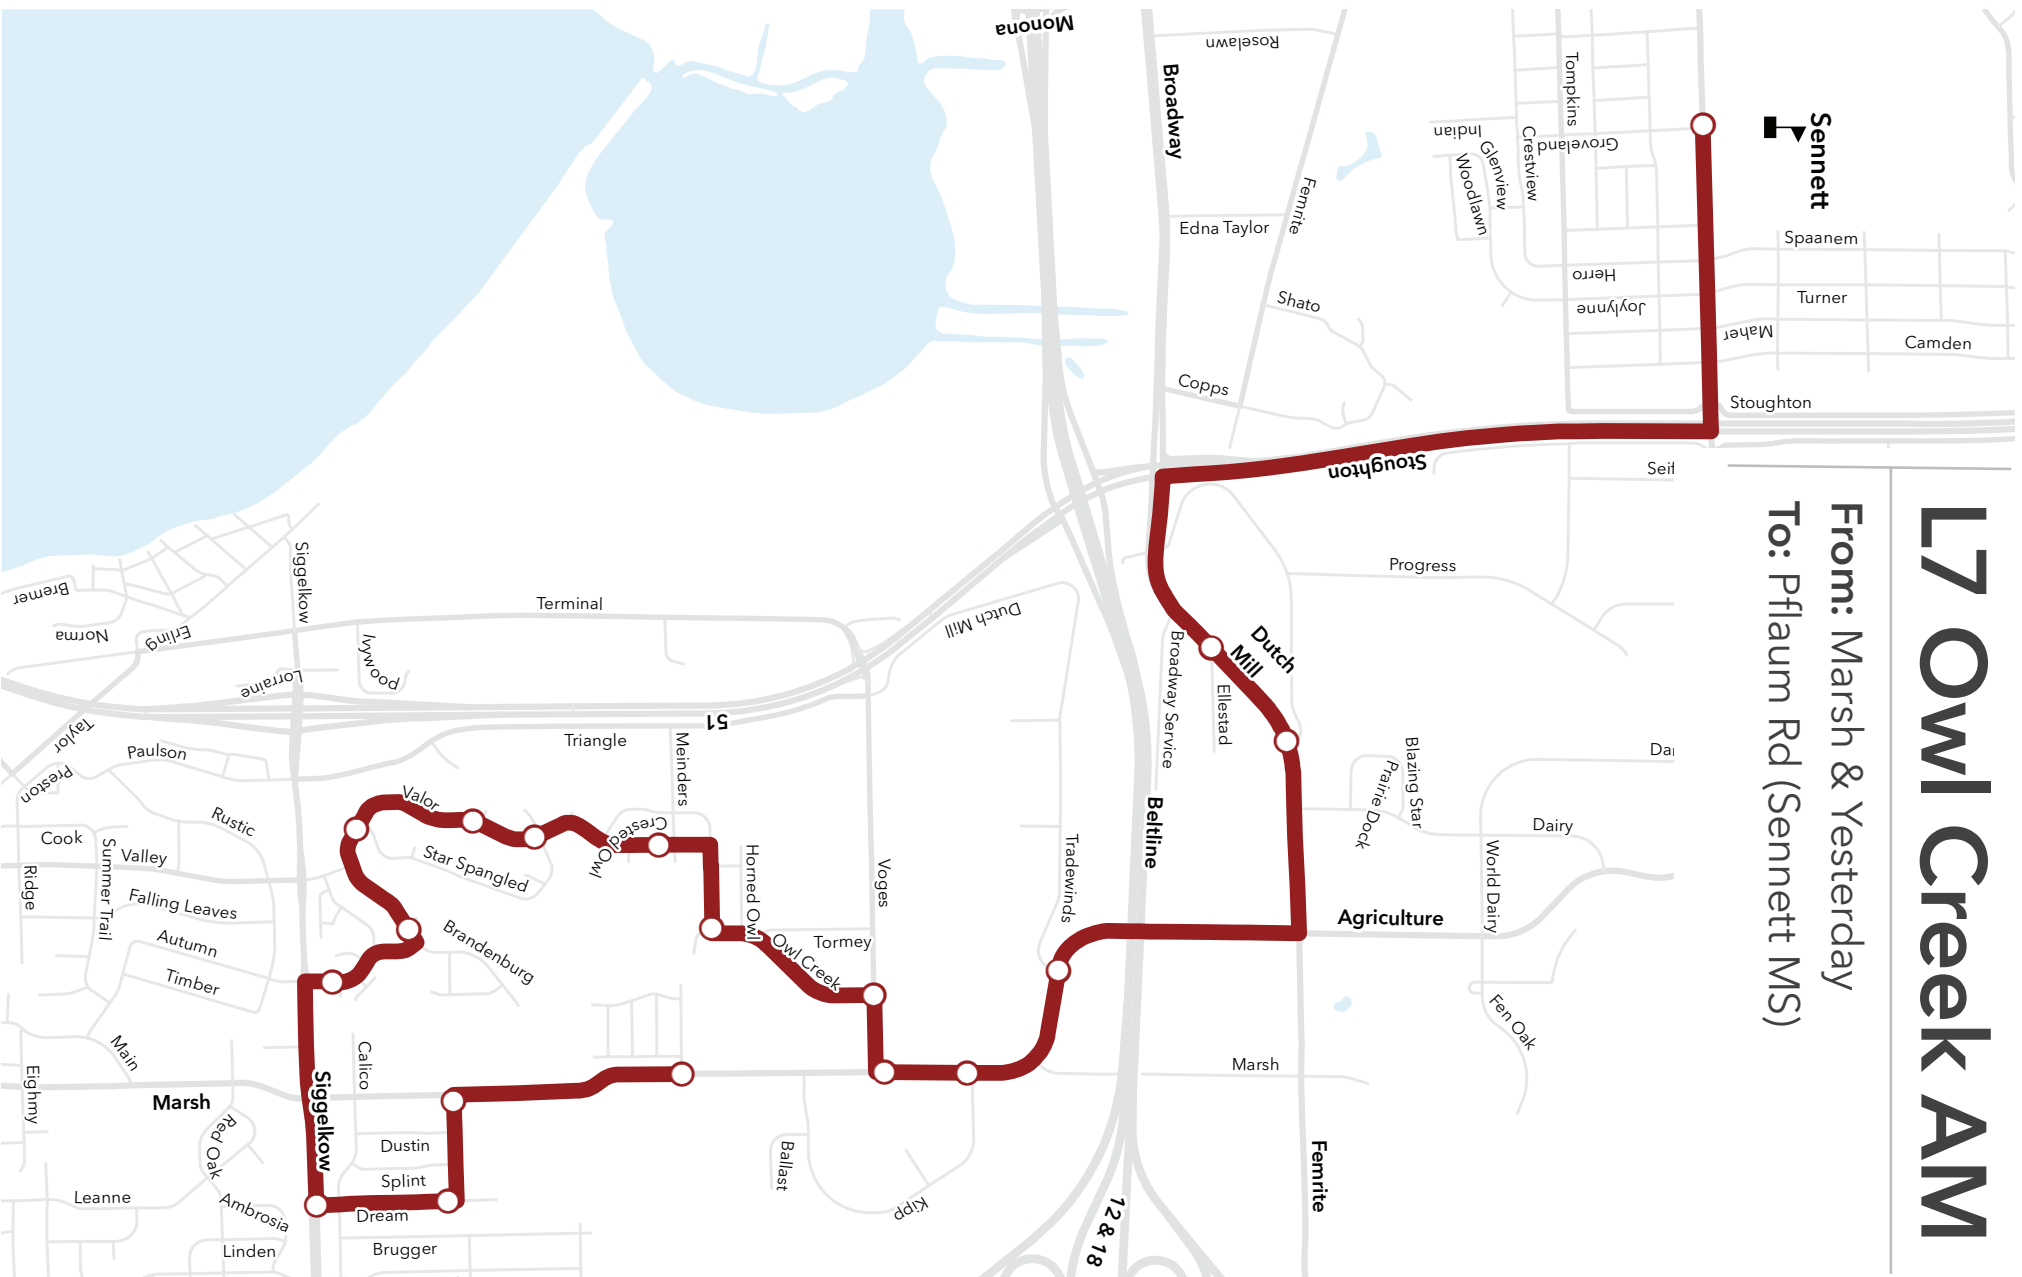

L3 Acewood AM

From: Cottage Grove & Drexel
To: Pflaum Rd (Sennett MS)

L3 Thompson AM

From: Cottage Grove & Flora

To: Pflaum Rd (Sennett MS)

L5 Pflaum Rd AM

From: Frazier & Raywood

To: Pflaum Rd (Sennett MS)

L5 Pflaum Rd AM

From: Badger & Rimrock

To: Pflaum Rd (Sennett MS)

L5 Indian Springs AM

From: Rimrock & Kent

To: Pflaum Rd (Sennett MS)

L7 McClellan AM

From: Severson & Maywick

To: Pflaum Rd (Sennett MS)

L7 Owl Creek AM

From: Marsh & Yesterday
To: Pflaum Rd (Sennett MS)

L3 Acewood PM

From: Pflaum Rd (Sennett MS)

To: Cottage Grove & Drexel

L3 Thompson PM

From: Pflaum Rd (Sennett MS)