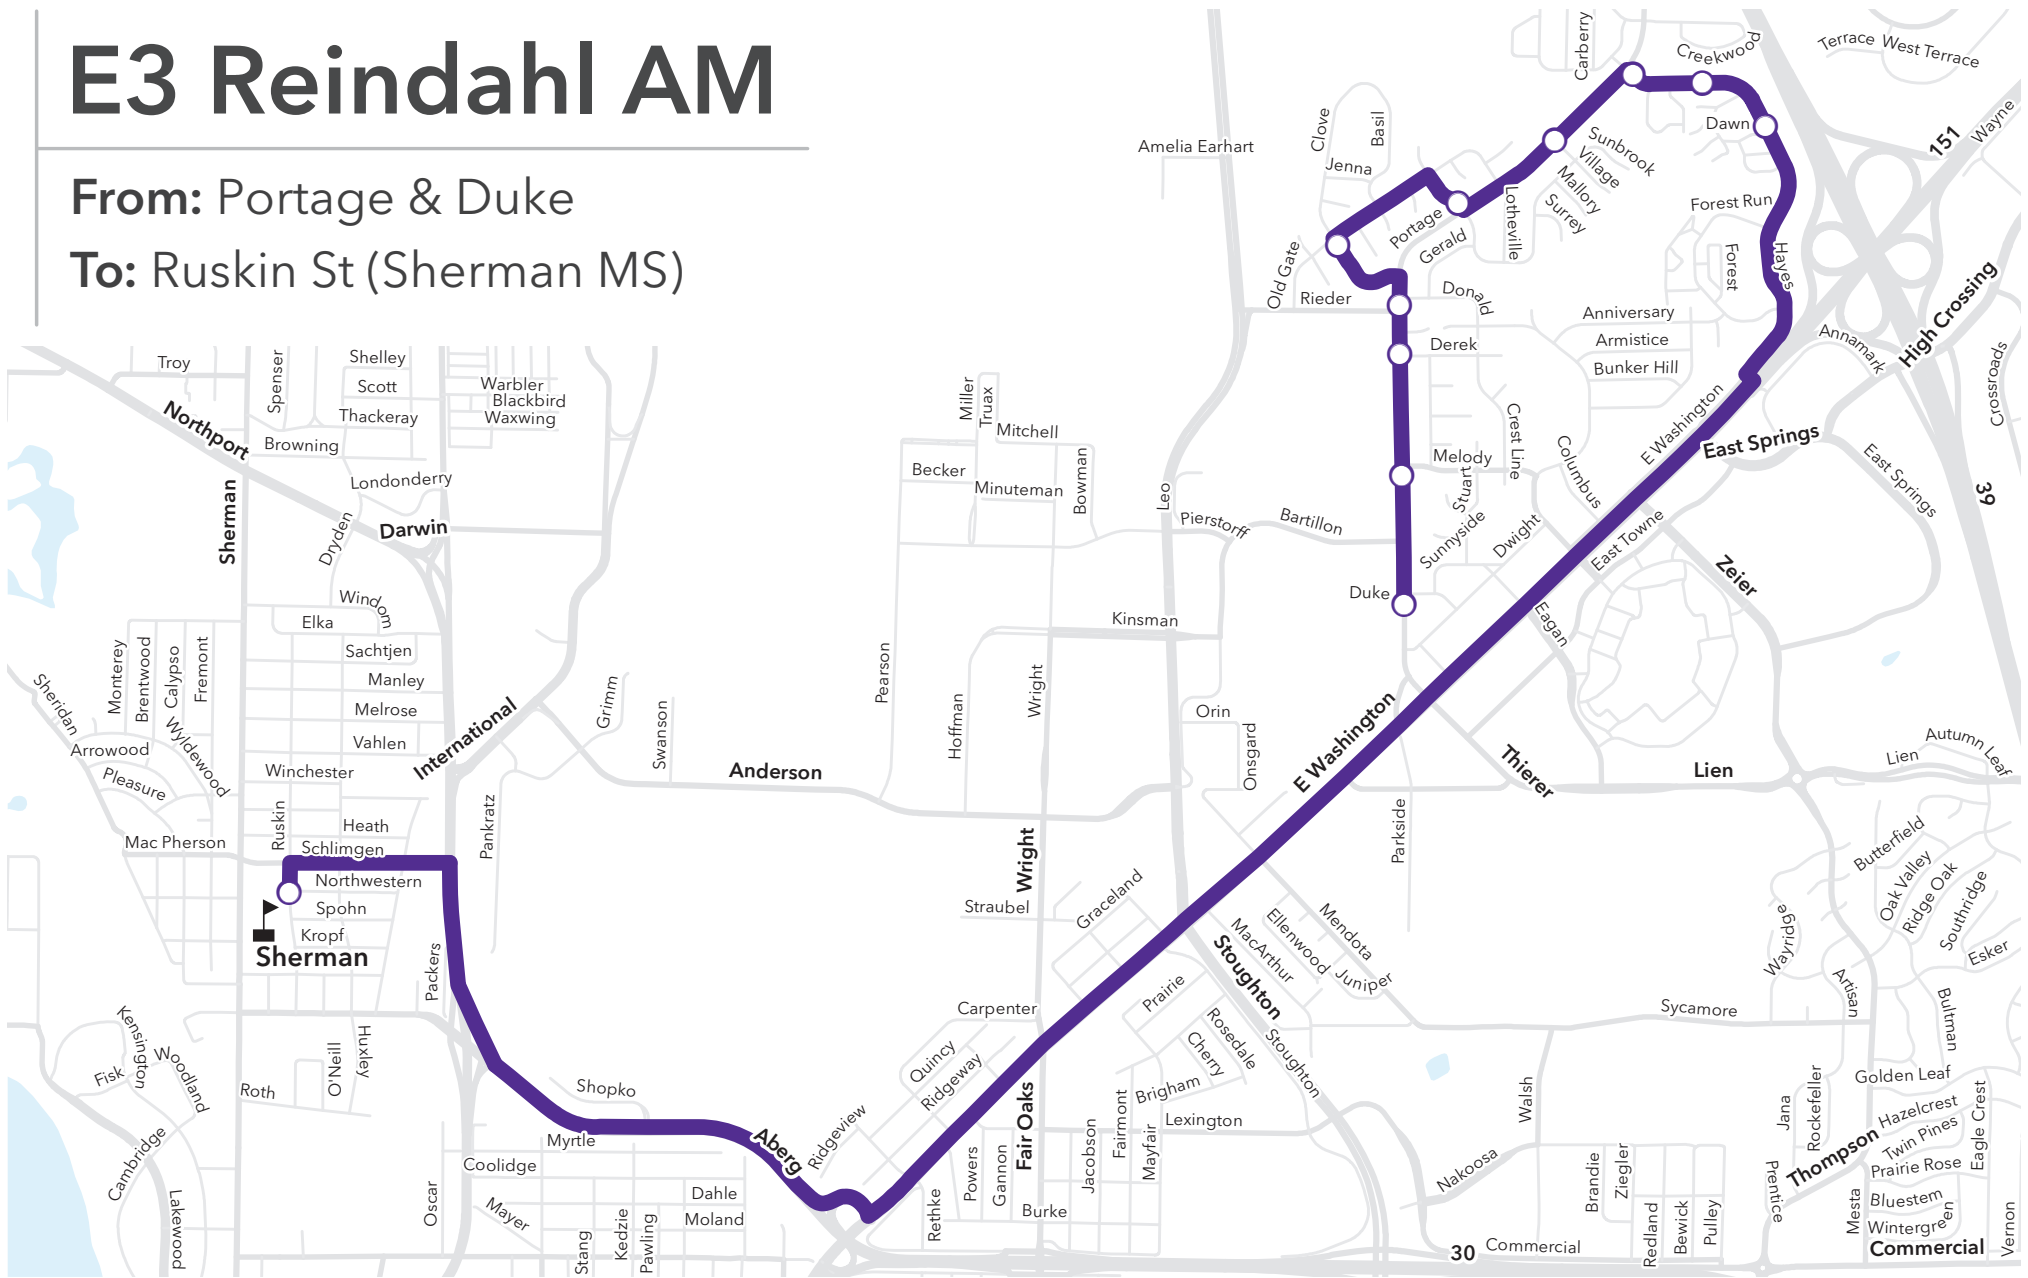

E3 Reindahl AM

From: Portage & Duke

To: Ruskin St (Sherman MS)

E3 Reindahl AM

From: Forest Run & Hayes

To: Ruskin St (Sherman MS)

E3 Sycamore AM

From: Golden Leaf & Thompson

To: Ruskin St (Sherman MS)

E5 Maple Bluff AM

From: Woodward & Sheridan
To: Ruskin St (Sherman MS)

E3 Reindahl PM

From: Ruskin St (Sherman MS)

To: E Washington & Continental

E3 Sycamore PM

From: Ruskin St (Sherman MS)

To: Wayridge & West End

E5 Maple Bluff PM

From: Ruskin St (Sherman MS)

To: Woodward & Sheridan