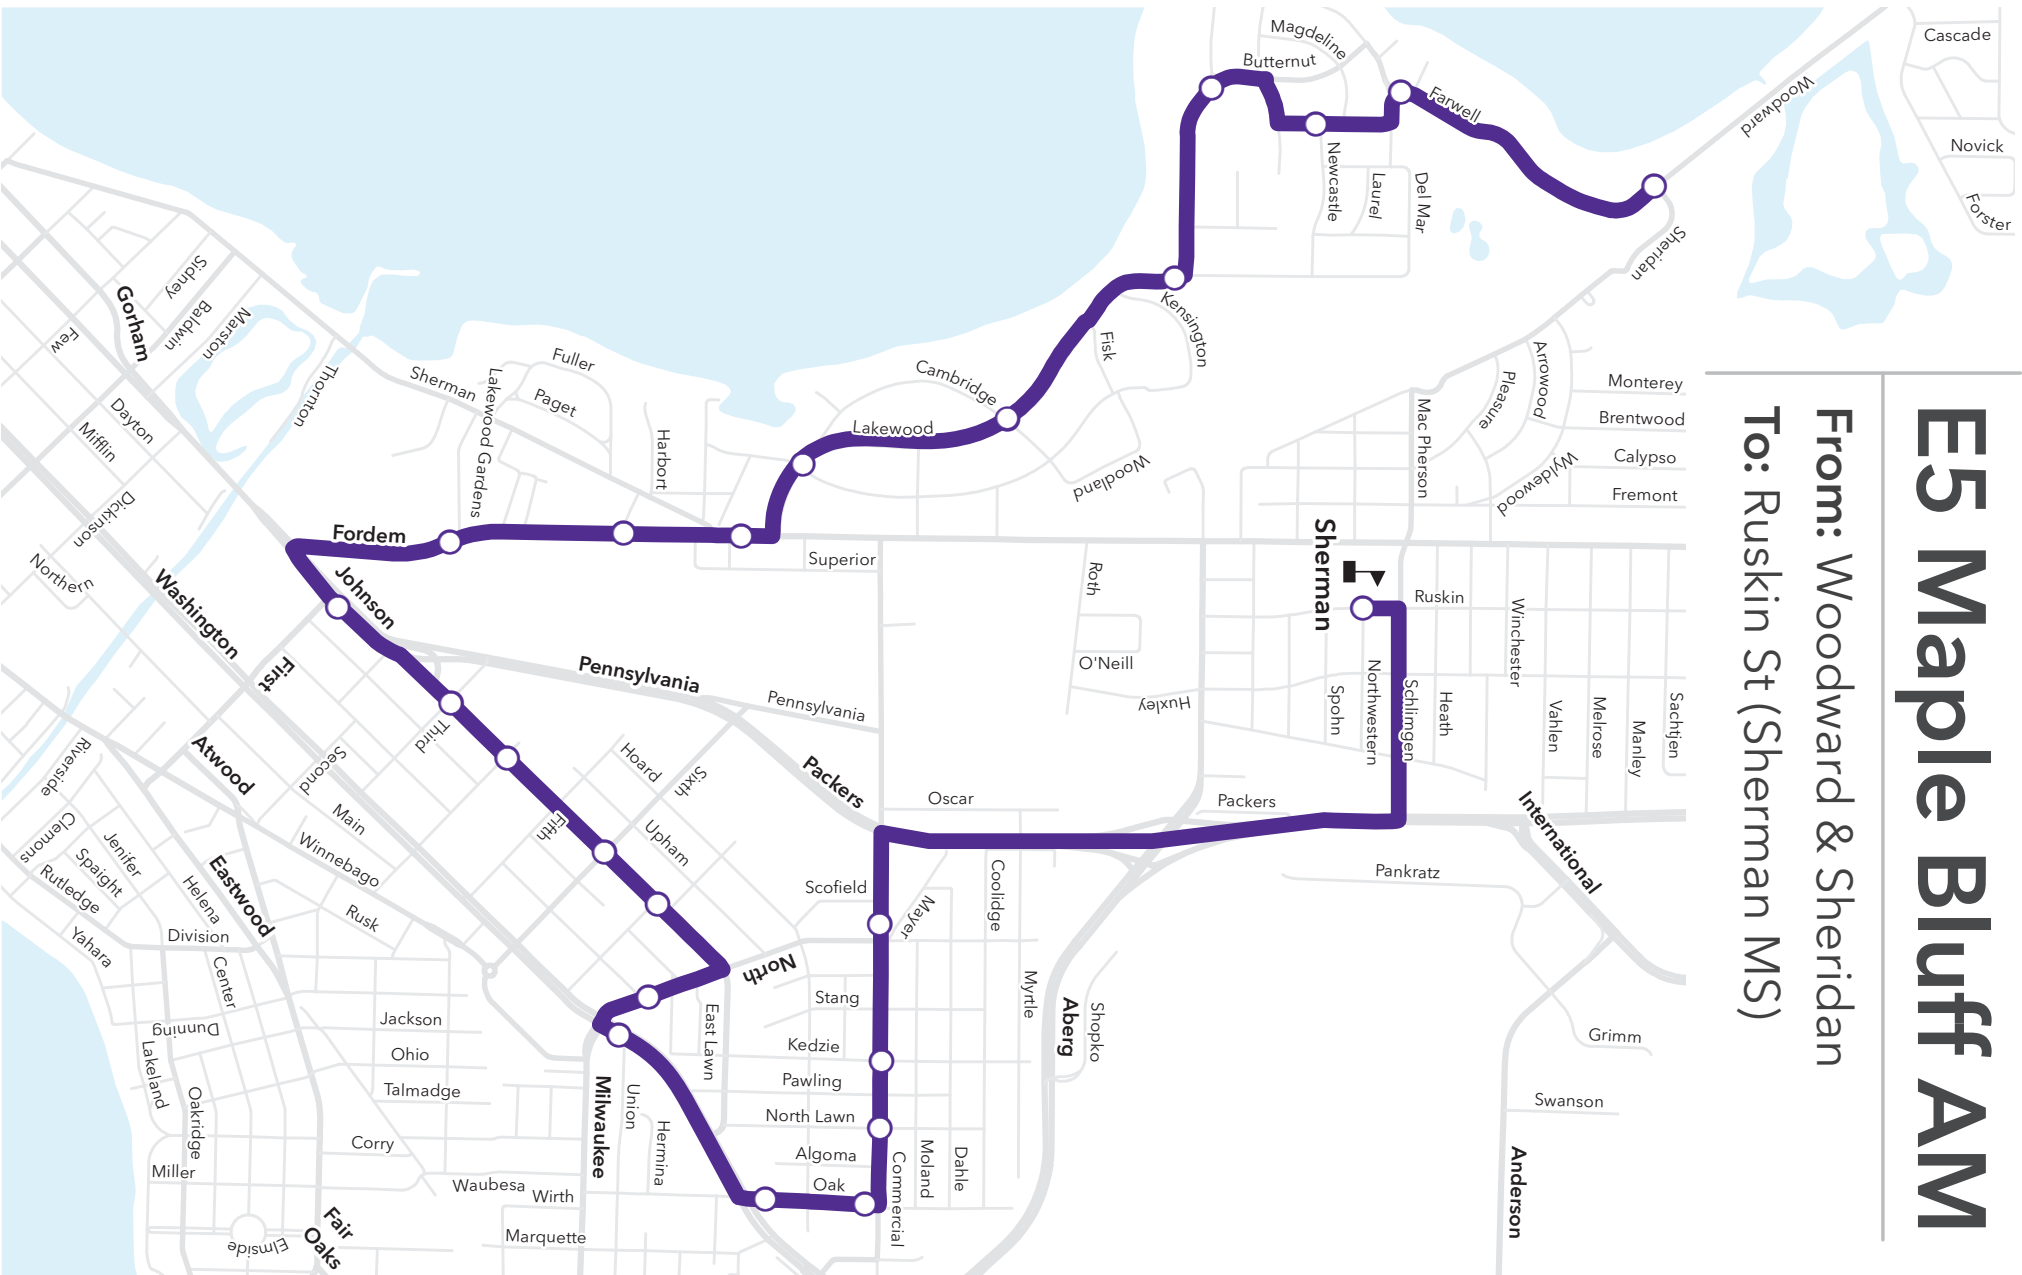

E3 Reindahl AM

From: Portage & Duke

To: Ruskin St (Sherman MS)

E3 Reindahl AM

From: Forest Run & Hayes

To: Ruskin St (Sherman MS)

E3 Sycamore AM

From: Golden Leaf & Thompson

To: Ruskin St (Sherman MS)

E5 Maple Bluff AM

From: Woodward & Sheridan
To: Ruskin St (Sherman MS)

E3 Reindahl PM

From: Ruskin St (Sherman MS)

To: E Washington & Continental

E3 Sycamore PM

From: Ruskin St (Sherman MS)

To: Wayridge & West End

E5 Maple Bluff PM

From: Ruskin St (Sherman MS)

To: Woodward & Sheridan