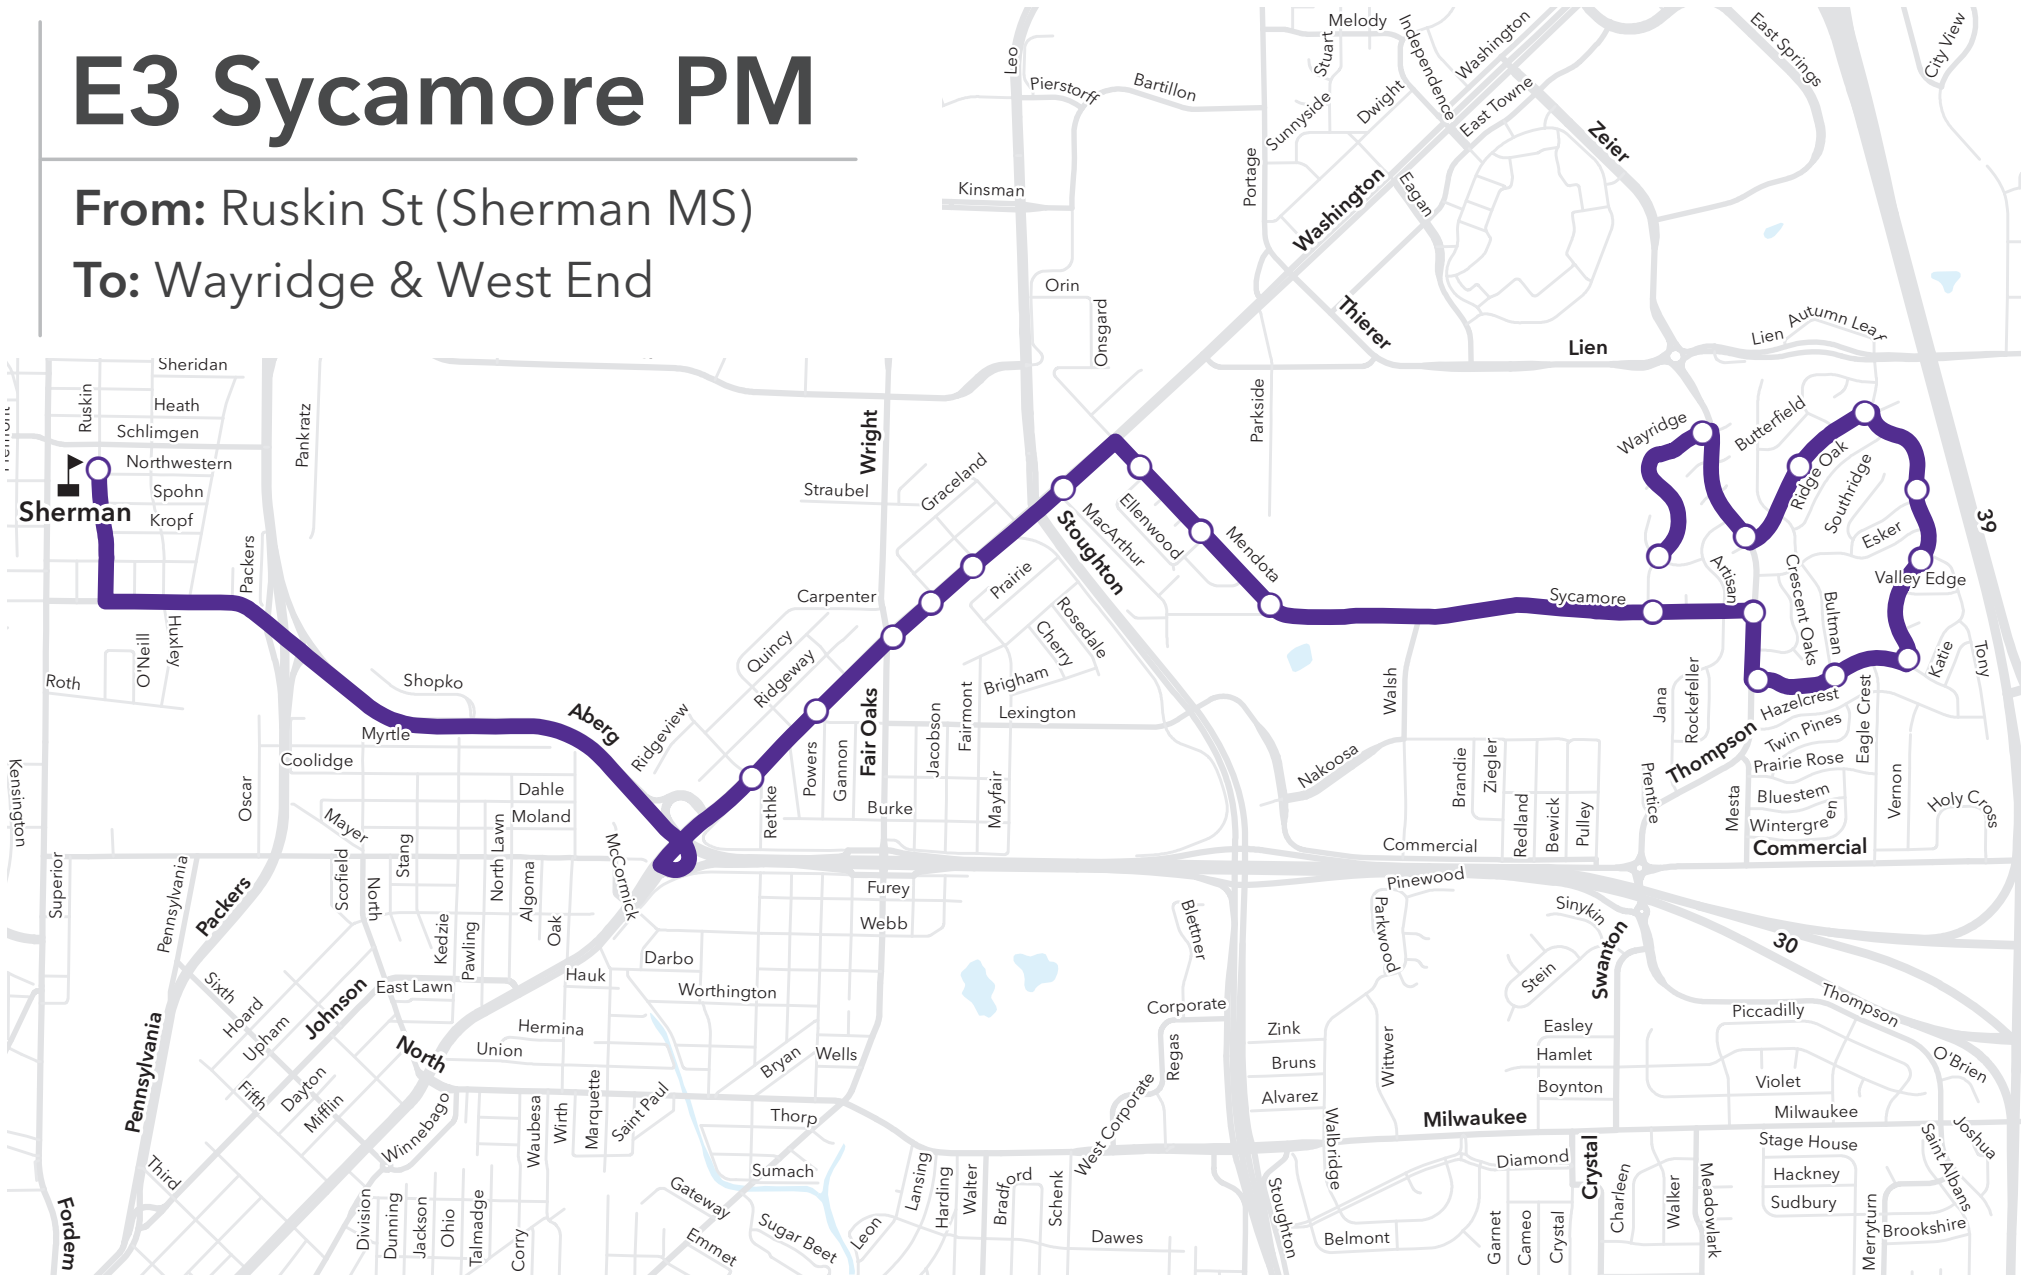

E3 Reindahl AM

From: Portage & Duke

To: Ruskin St (Sherman MS)

E3 Reindahl AM

From: Forest Run & Hayes

To: Ruskin St (Sherman MS)

E3 Sycamore AM

From: Golden Leaf & Thompson

To: Ruskin St (Sherman MS)

E5 Maple Bluff AM

From: Woodward & Sheridan
To: Ruskin St (Sherman MS)

E3 Reindahl PM

From: Ruskin St (Sherman MS)

To: E Washington & Continental

E3 Sycamore PM

From: Ruskin St (Sherman MS)

To: Wayridge & West End

E5 Maple Bluff PM

From: Ruskin St (Sherman MS)

To: Woodward & Sheridan