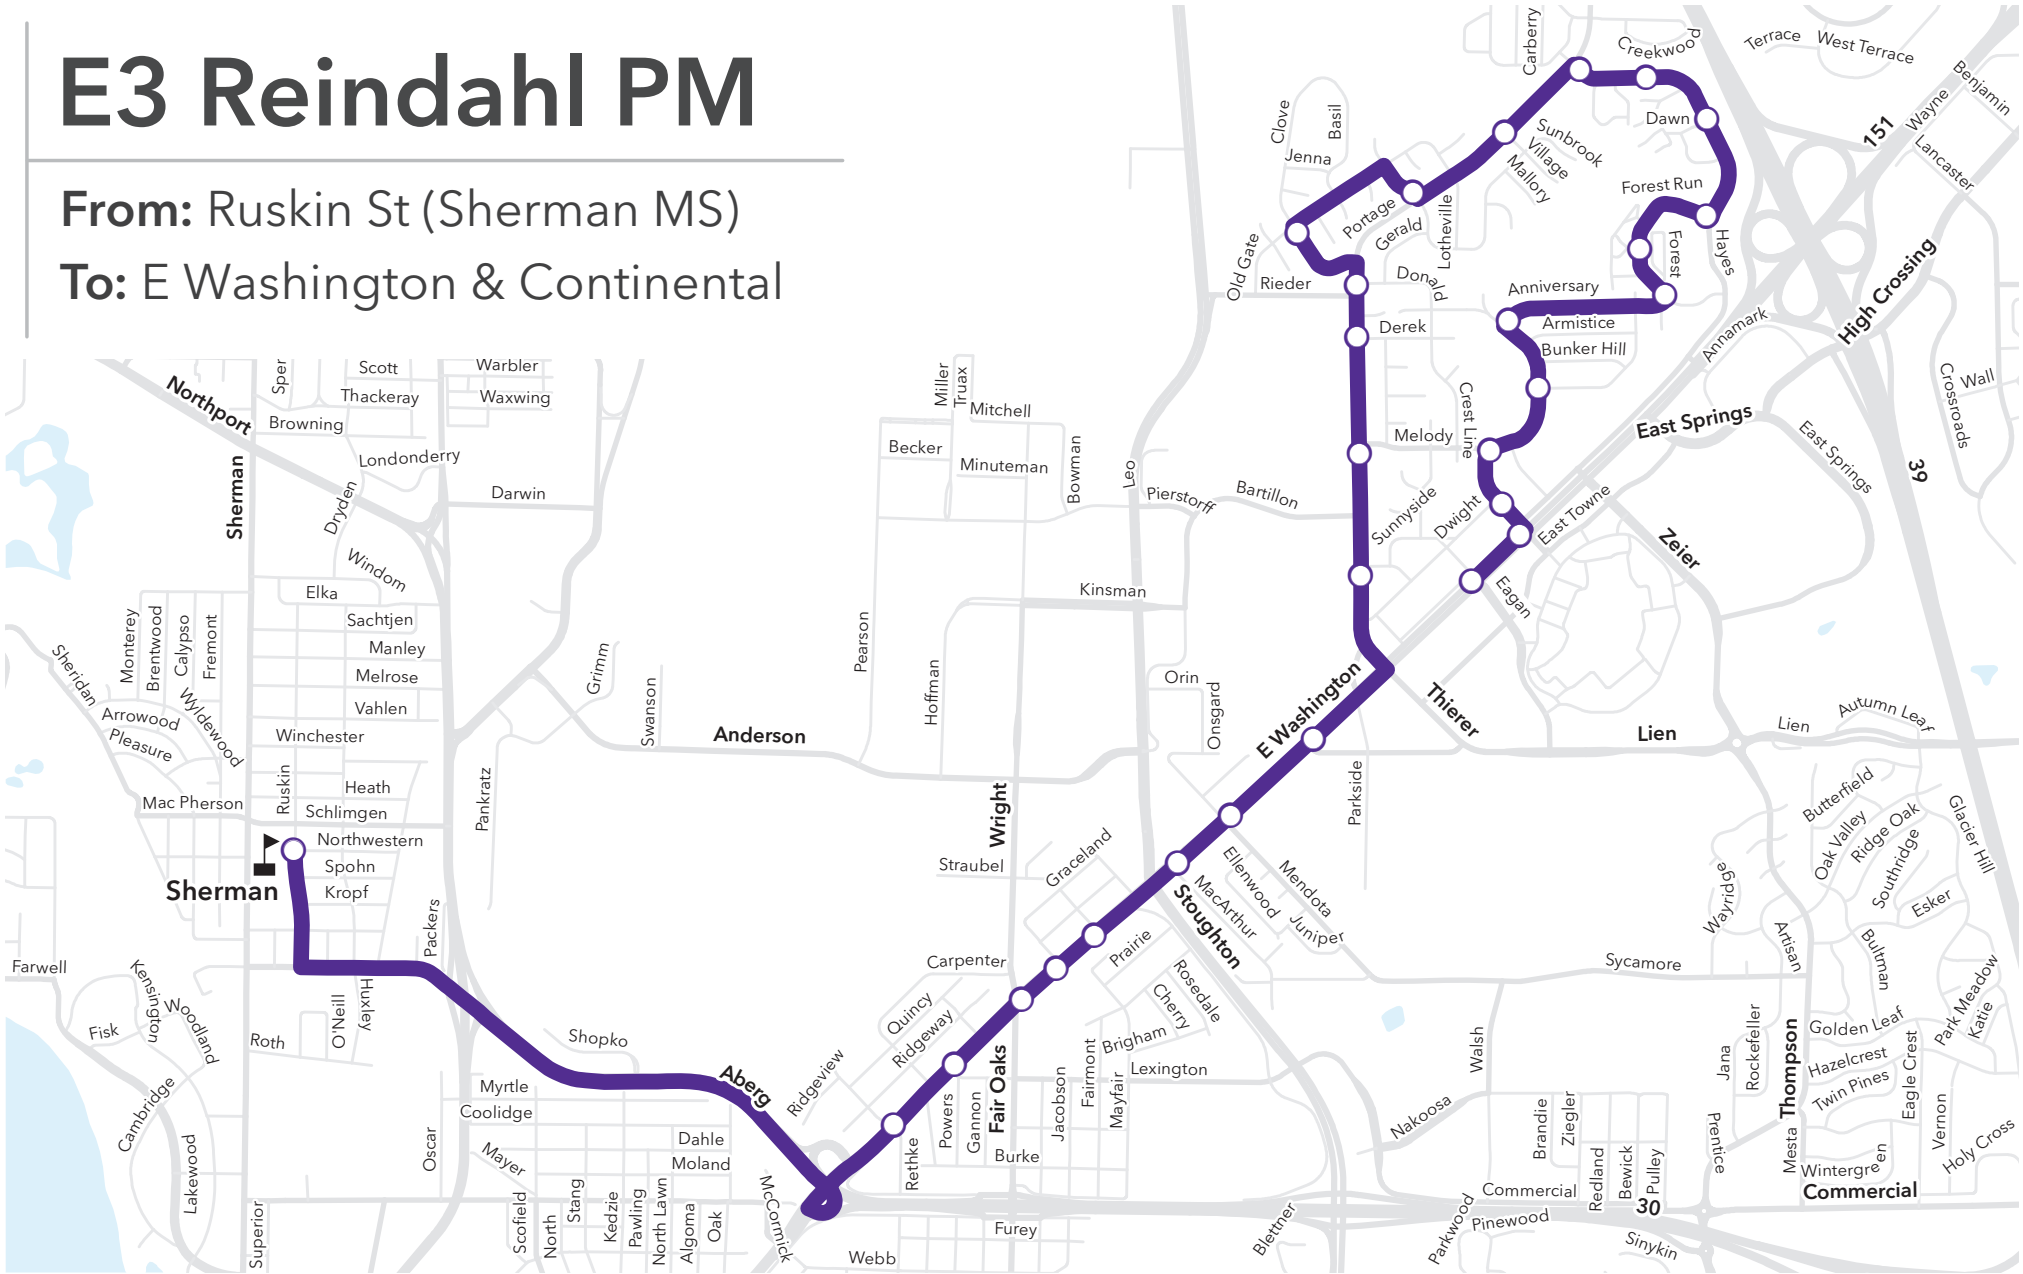

E3 Reindahl AM

From: Portage & Duke

To: Ruskin St (Sherman MS)

E3 Reindahl AM

From: Forest Run & Hayes

To: Ruskin St (Sherman MS)

E3 Sycamore AM

From: Golden Leaf & Thompson

To: Ruskin St (Sherman MS)

E5 Maple Bluff AM

From: Woodward & Sheridan
To: Ruskin St (Sherman MS)

E3 Reindahl PM

From: Ruskin St (Sherman MS)

To: E Washington & Continental

E3 Sycamore PM

From: Ruskin St (Sherman MS)

To: Wayridge & West End

E5 Maple Bluff PM

From: Ruskin St (Sherman MS)

To: Woodward & Sheridan