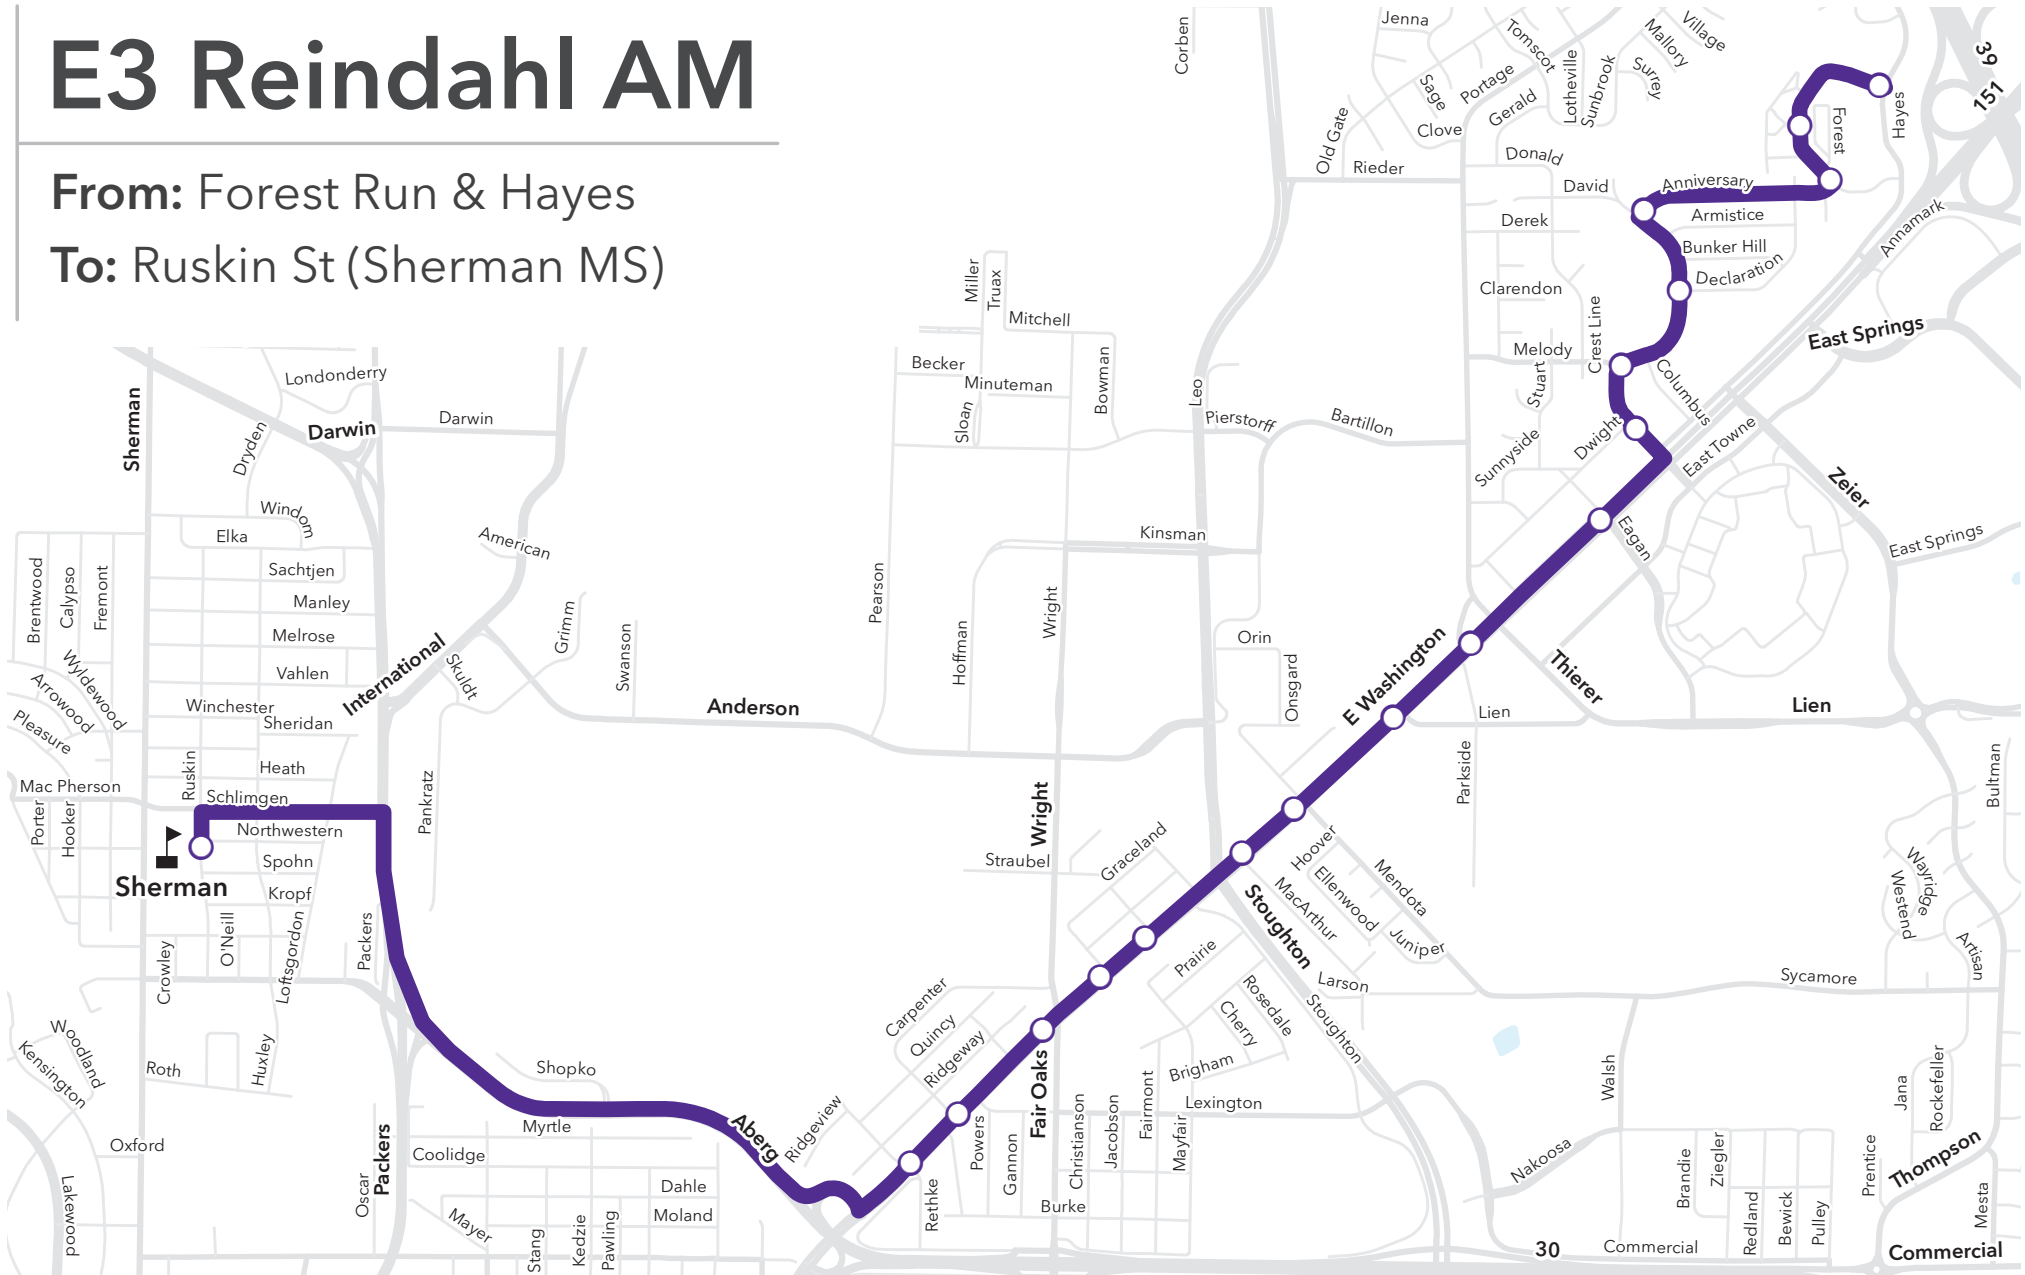

E3 Reindahl AM

From: Portage & Duke

To: Ruskin St (Sherman MS)

E3 Reindahl AM

From: Forest Run & Hayes

To: Ruskin St (Sherman MS)

E3 Sycamore AM

From: Golden Leaf & Thompson

To: Ruskin St (Sherman MS)

E5 Maple Bluff AM

From: Woodward & Sheridan
To: Ruskin St (Sherman MS)

E3 Reindahl PM

From: Ruskin St (Sherman MS)

To: E Washington & Continental

E3 Sycamore PM

From: Ruskin St (Sherman MS)

To: Wayridge & West End

E5 Maple Bluff PM

From: Ruskin St (Sherman MS)

To: Woodward & Sheridan