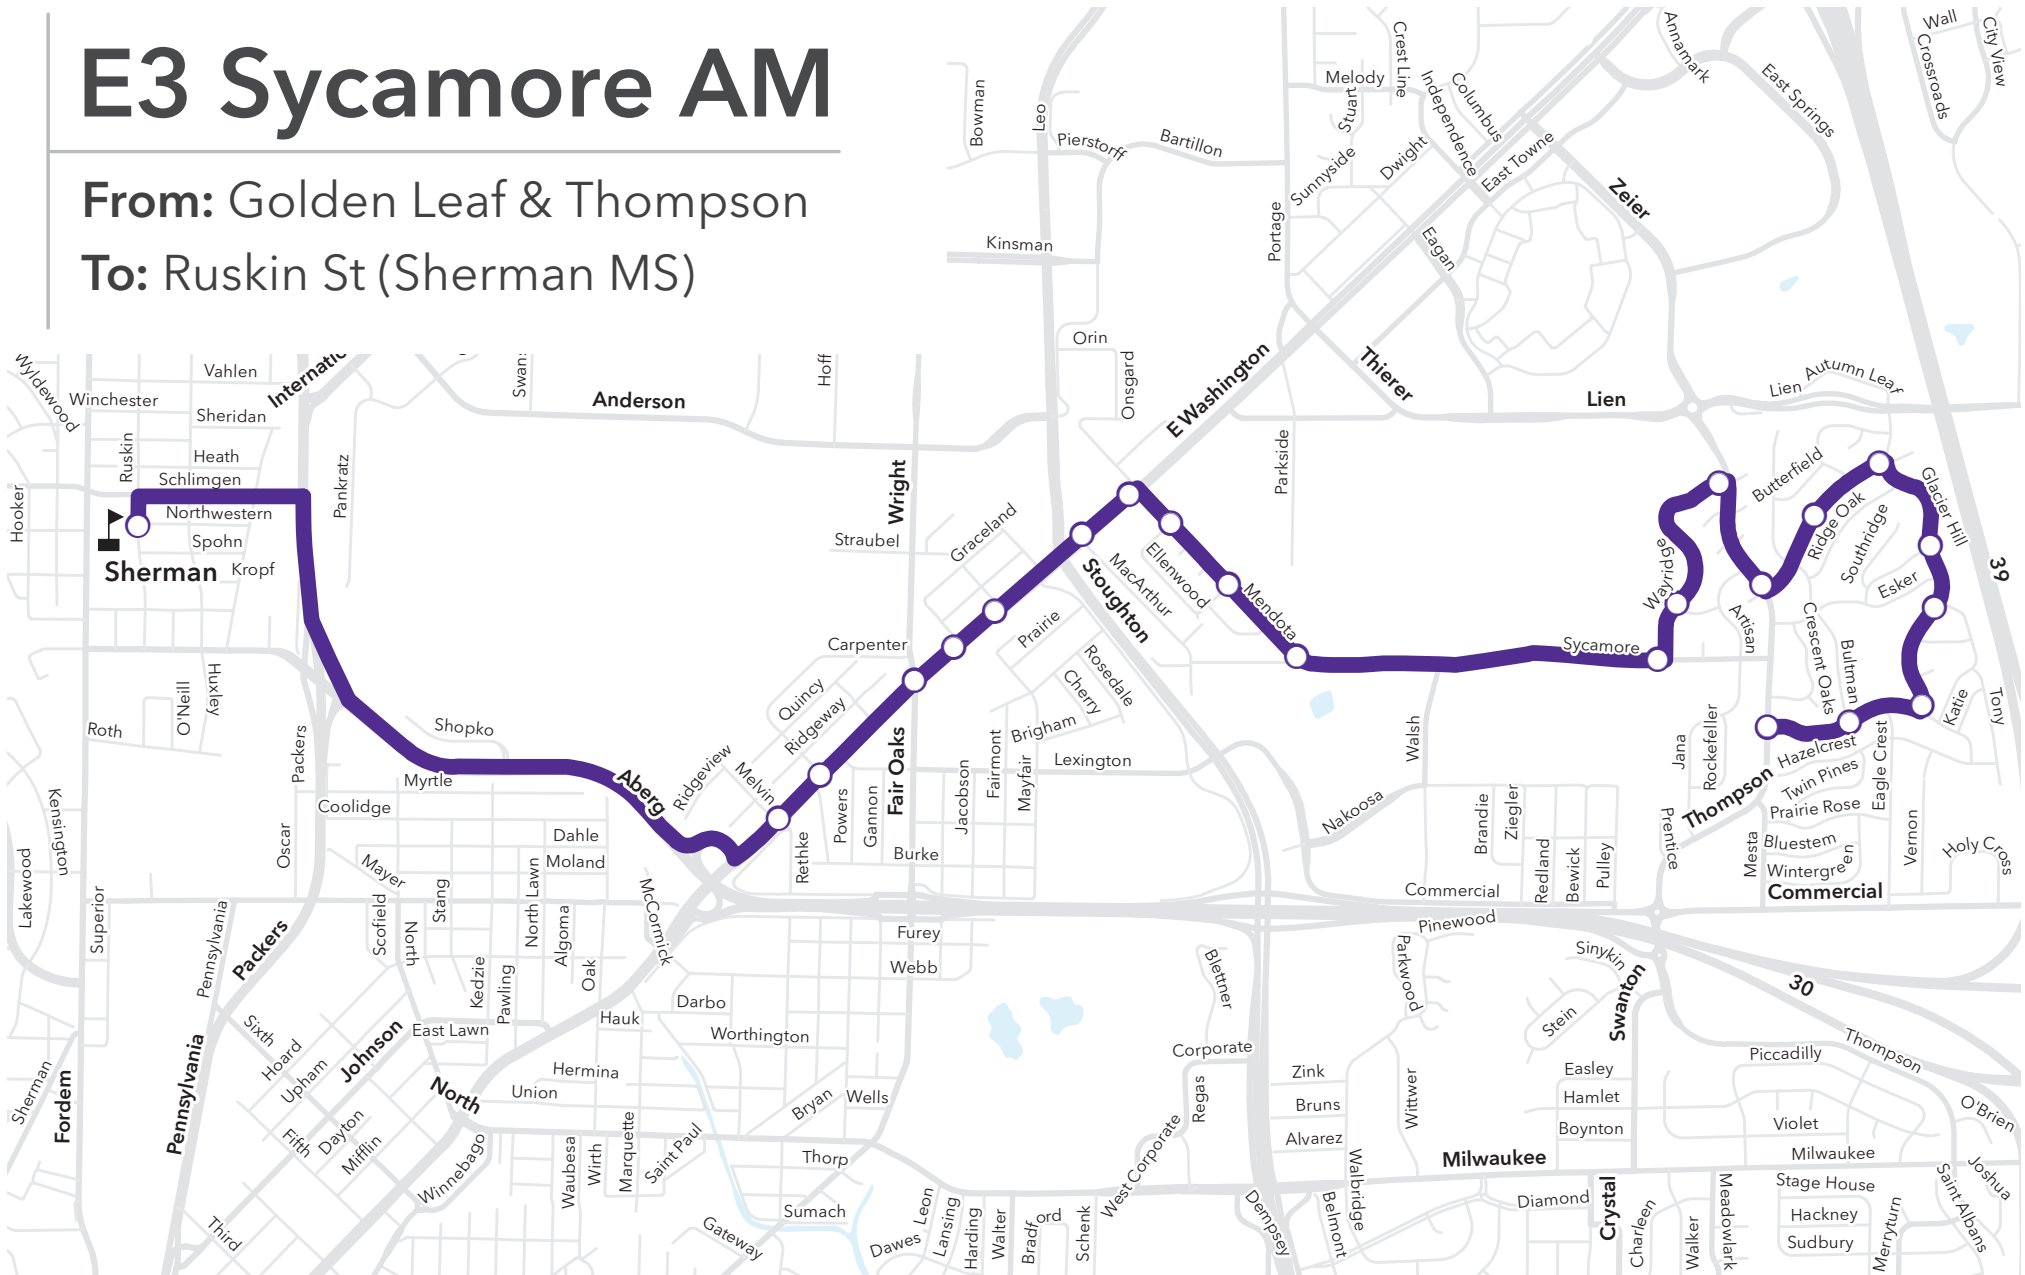

E3 Reindahl AM

From: Portage & Duke

To: Ruskin St (Sherman MS)

E3 Reindahl AM

From: Forest Run & Hayes

To: Ruskin St (Sherman MS)

E3 Sycamore AM

From: Golden Leaf & Thompson

To: Ruskin St (Sherman MS)

E5 Maple Bluff AM

From: Woodward & Sheridan
To: Ruskin St (Sherman MS)

E3 Reindahl PM

From: Ruskin St (Sherman MS)

To: E Washington & Continental

E3 Sycamore PM

From: Ruskin St (Sherman MS)

To: Wayridge & West End

E5 Maple Bluff PM

From: Ruskin St (Sherman MS)

To: Woodward & Sheridan