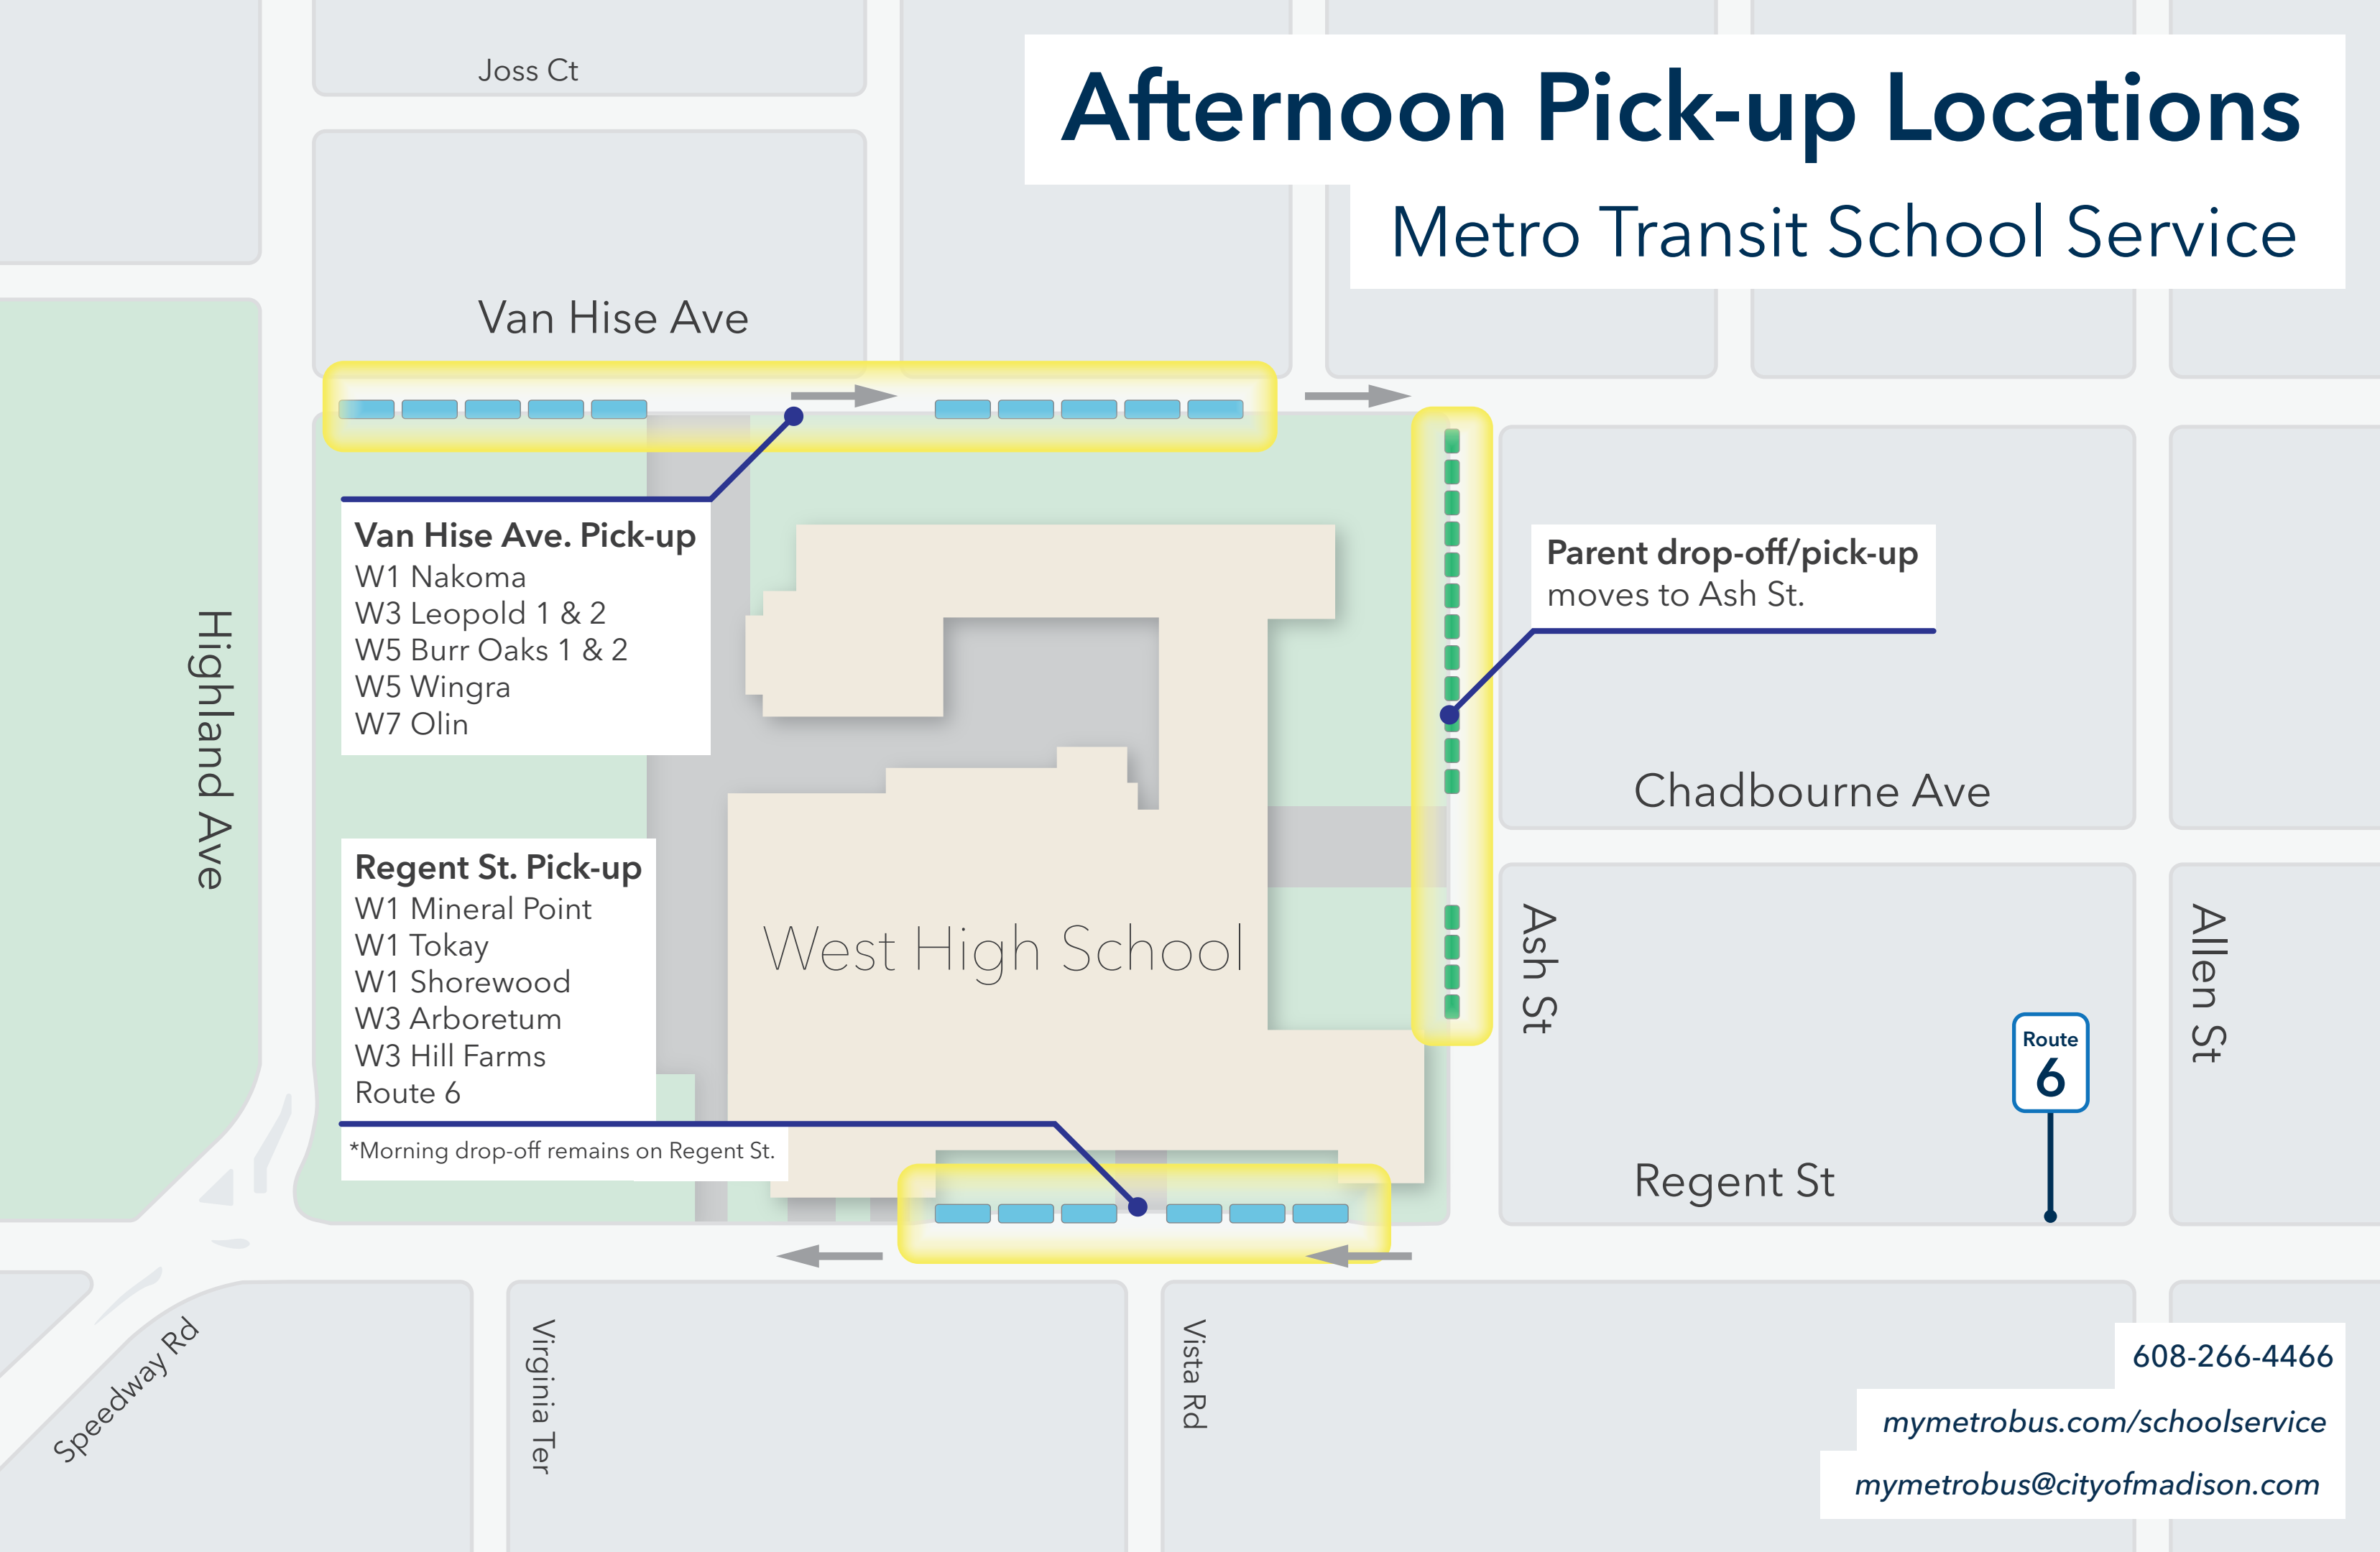

Afternoon Pick-up Locations

Metro Transit School Service

Van Hise Ave. Pick-up

- W1 Nakoma
- W3 Leopold 1 & 2
- W5 Burr Oaks 1 & 2
- W5 Wingra
- W7 Olin

Regent St. Pick-up

- W1 Mineral Point
- W1 Tokay
- W1 Shorewood
- W3 Arboretum
- W3 Hill Farms
- Route 6

*Morning drop-off remains on Regent St.

Parent drop-off/pick-up
moves to Ash St.

608-266-4466

mymetrobus.com/schoolservice

mymetrobus@cityofmadison.com