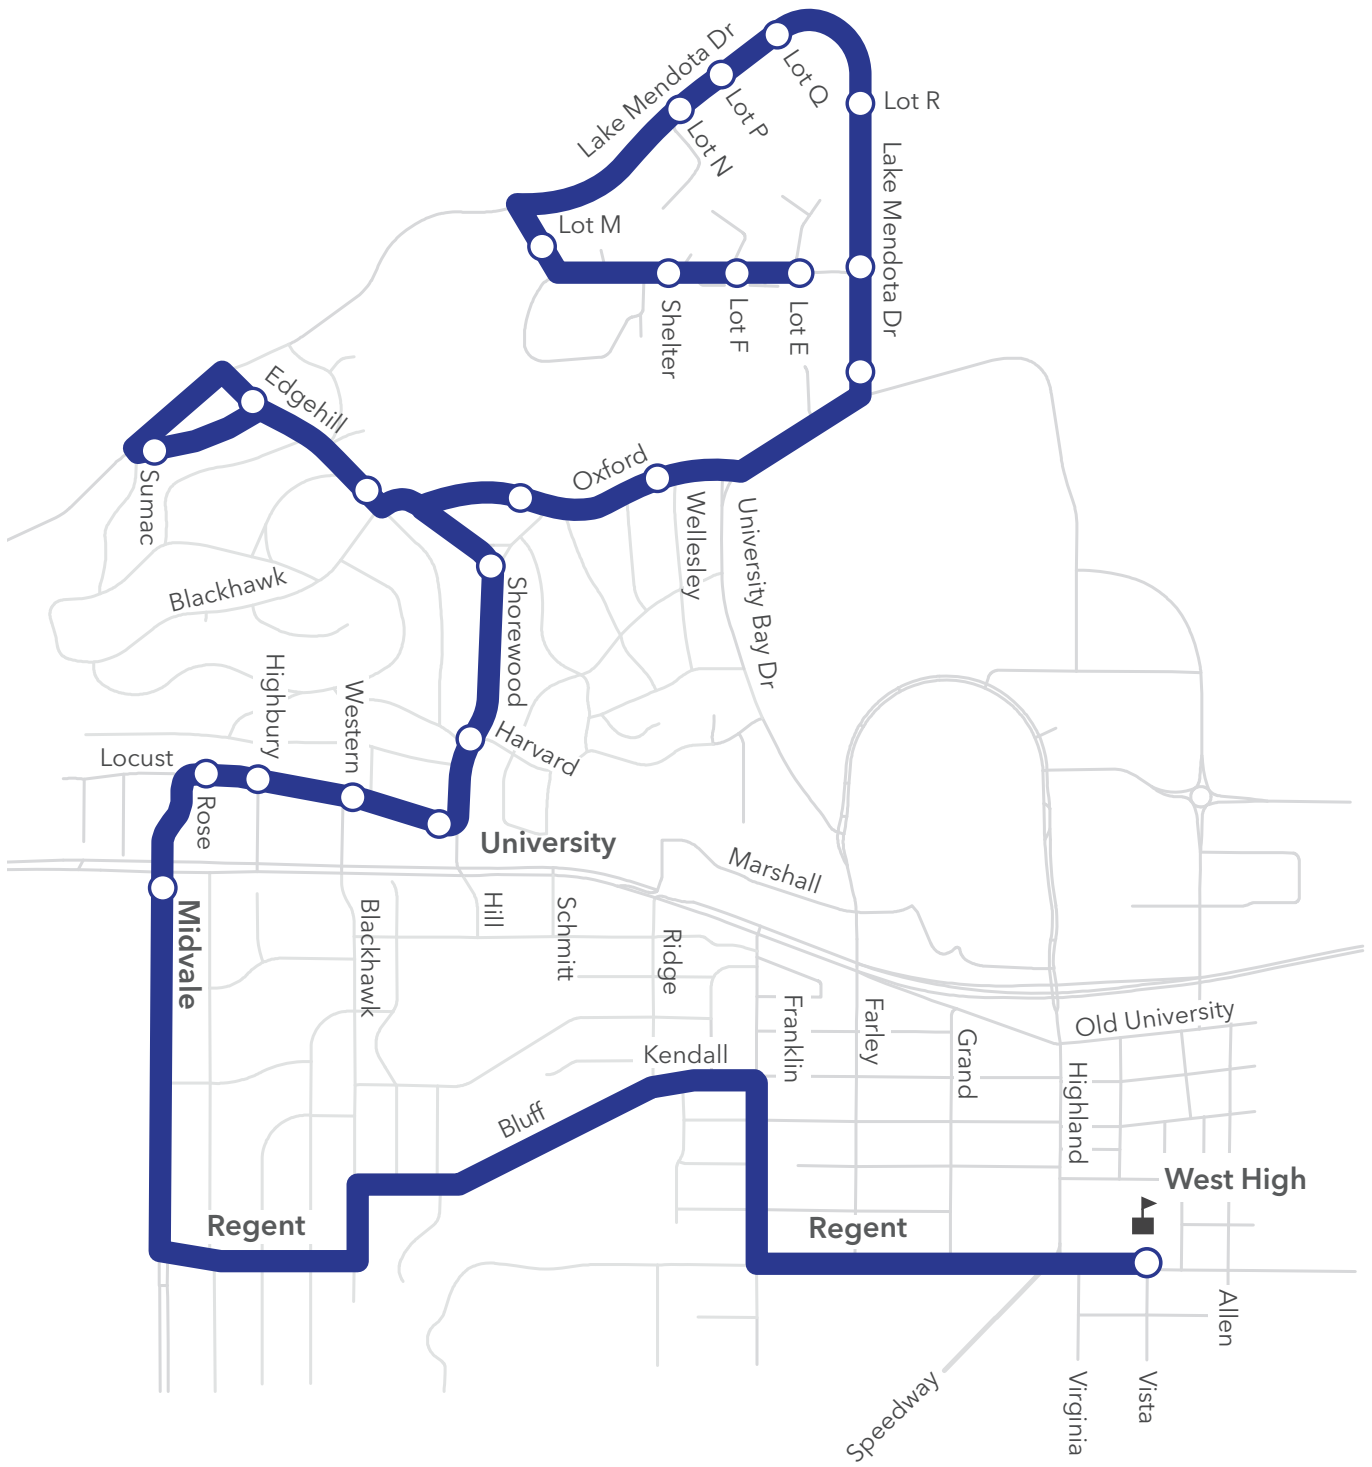

# W1 Mineral Point

**From/To:** Regent St (West HS)

**To/From:** West Transfer Point

# W1 Nakoma AM

**From:** Seminole & Milford

**To:** Regent St (West HS)

# W1 Shorewood AM

**From:** Eagle Heights

**To:** Regent St (West HS)

# W1 Tokay

From/To: West Transfer Point  
To/From: Regent St (West HS)