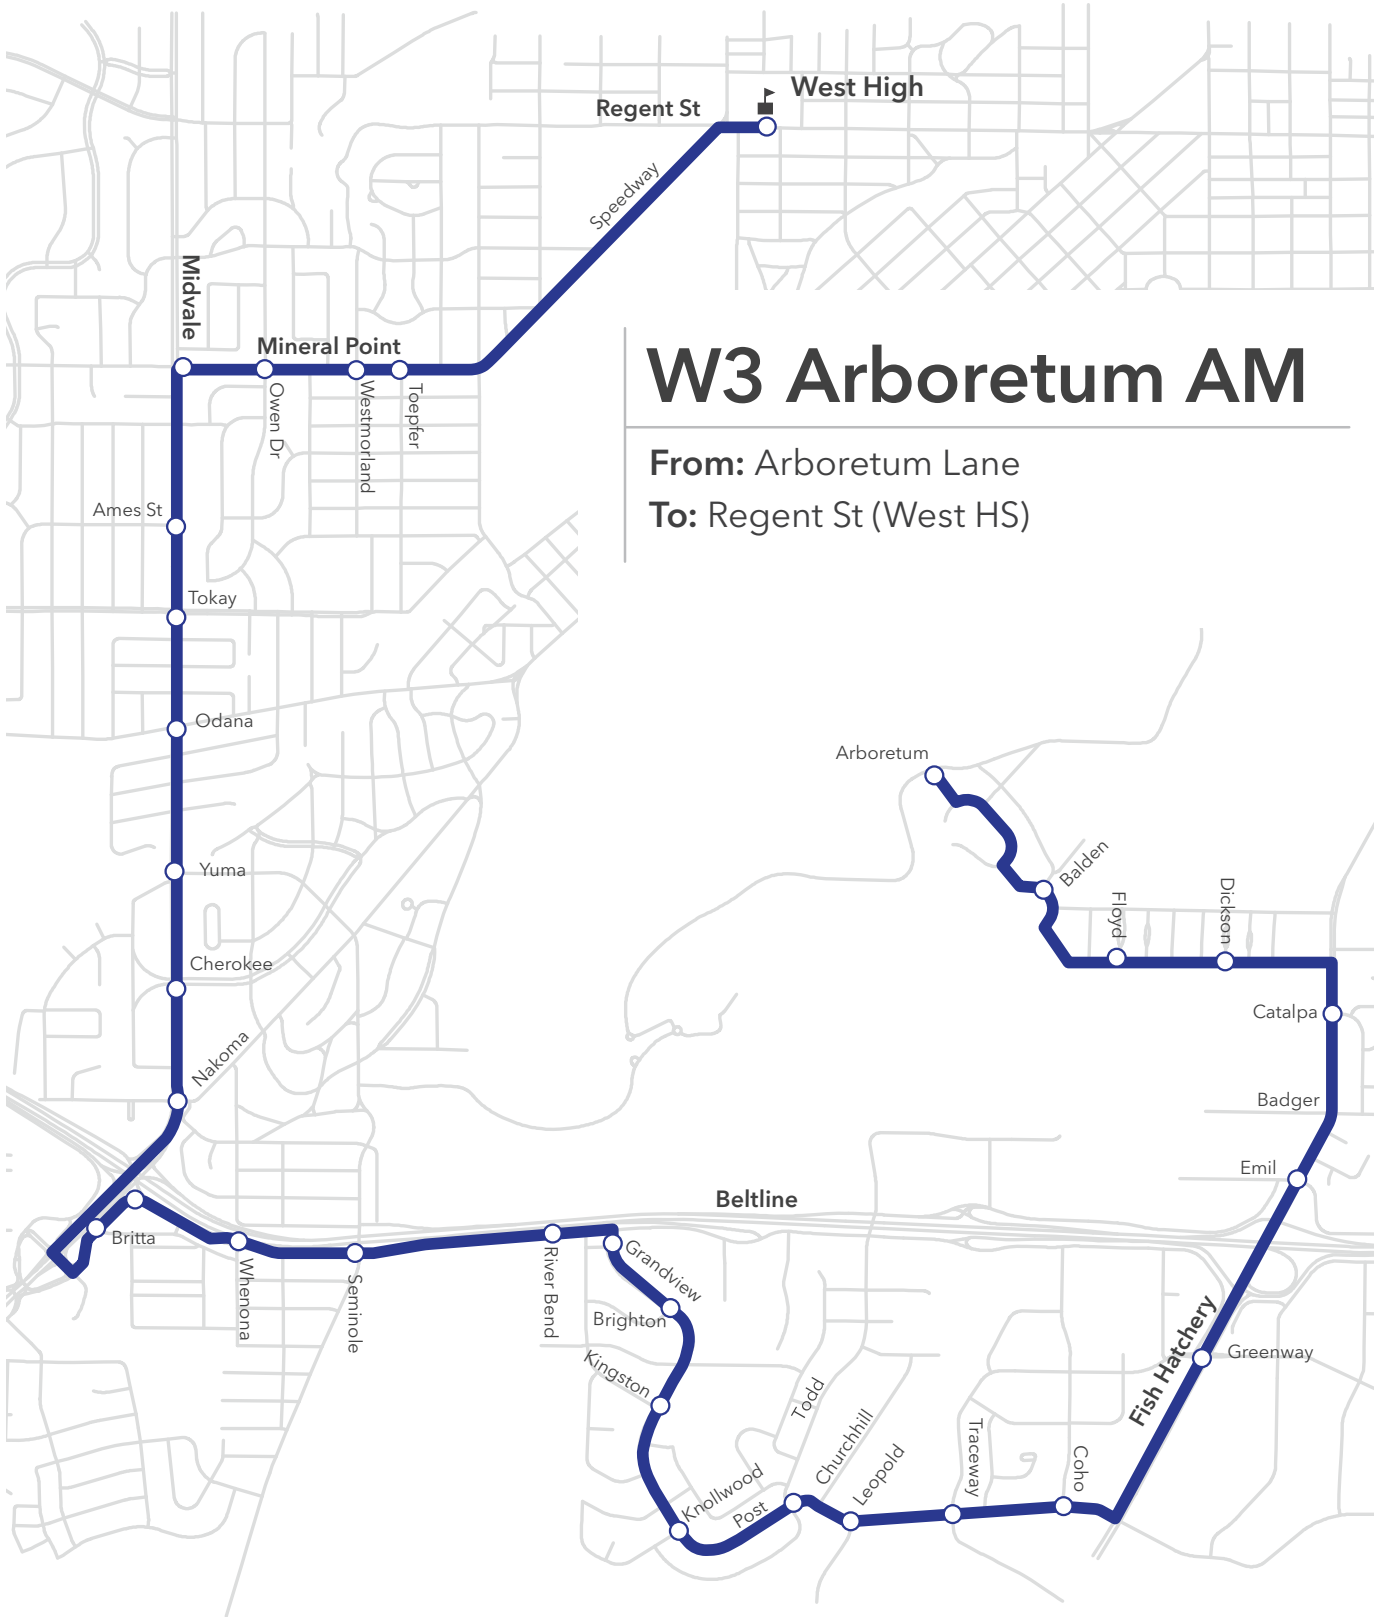

# W1 Mineral Point

**From/To:** Regent St (West HS)

**To/From:** West Transfer Point

# W1 Shorewood AM

**From:** Eagle Heights

**To:** Regent St (West HS)

# W1 Shorewood PM

**From:** Regent St (West HS)

**To:** Eagle Heights

# W1 Tokay

From/To: West Transfer Point  
To/From: Regent St (West HS)