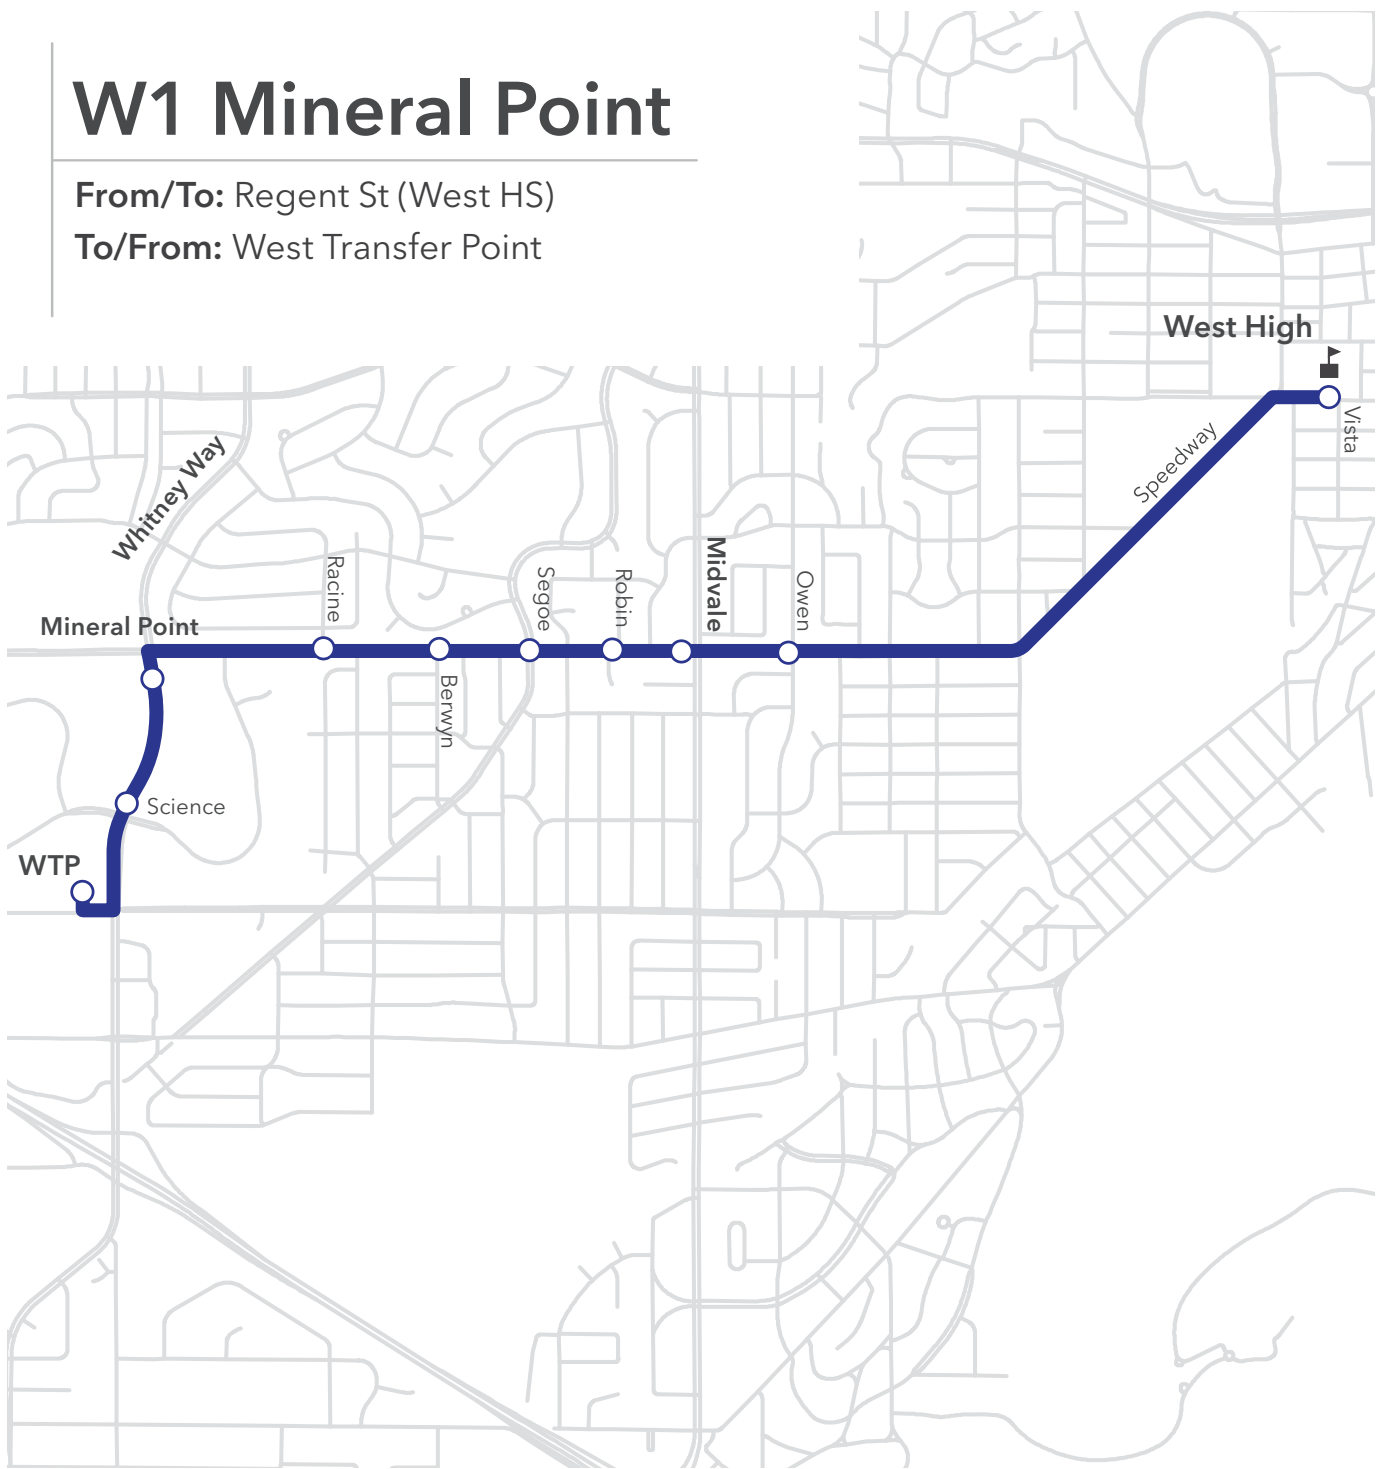

# W1 Mineral Point

**From/To:** Regent St (West HS)

**To/From:** West Transfer Point

# W1 Nakoma AM

**From:** Seminole & Milford

**To:** Regent St (West HS)

# W1 Shorewood AM

**From:** Eagle Heights

**To:** Regent St (West HS)

# W1 Tokay

From/To: West Transfer Point  
To/From: Regent St (West HS)