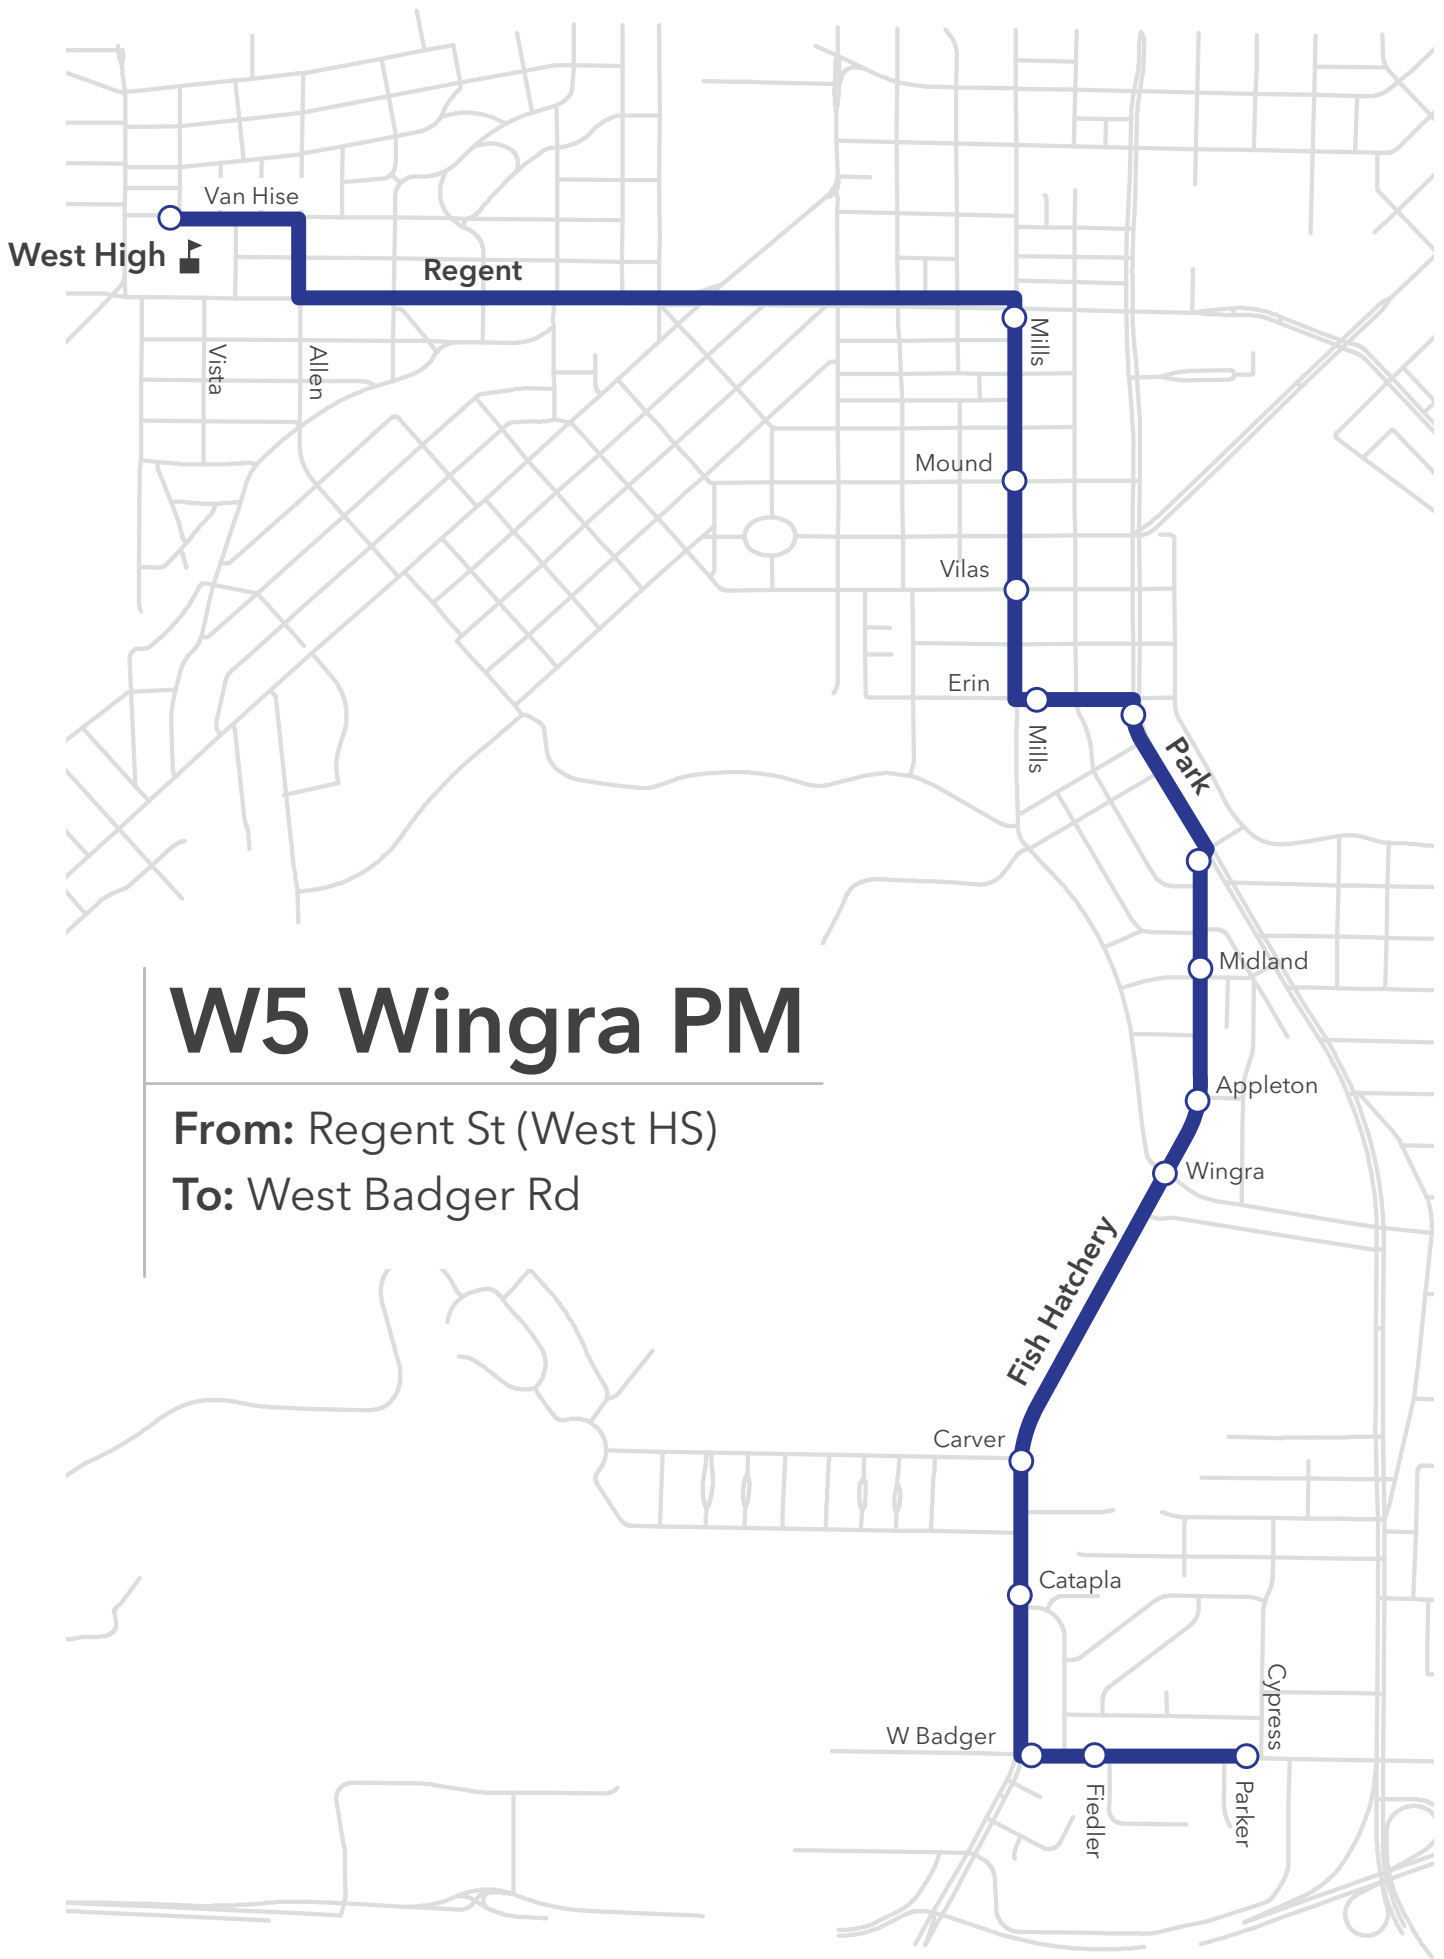

# W1 Mineral Point

**From/To:** Regent St (West HS)

**To/From:** West Transfer Point

# W3 Leopold AM

**From:** Greenway & Coho

**To:** Regent St (West HS)

# W3 Leopold PM

From: Regent St (West HS)

To: Greenway & Coho

# W5 Wingra AM

**From:** South Transfer Point

**To:** Regent St (West HS)