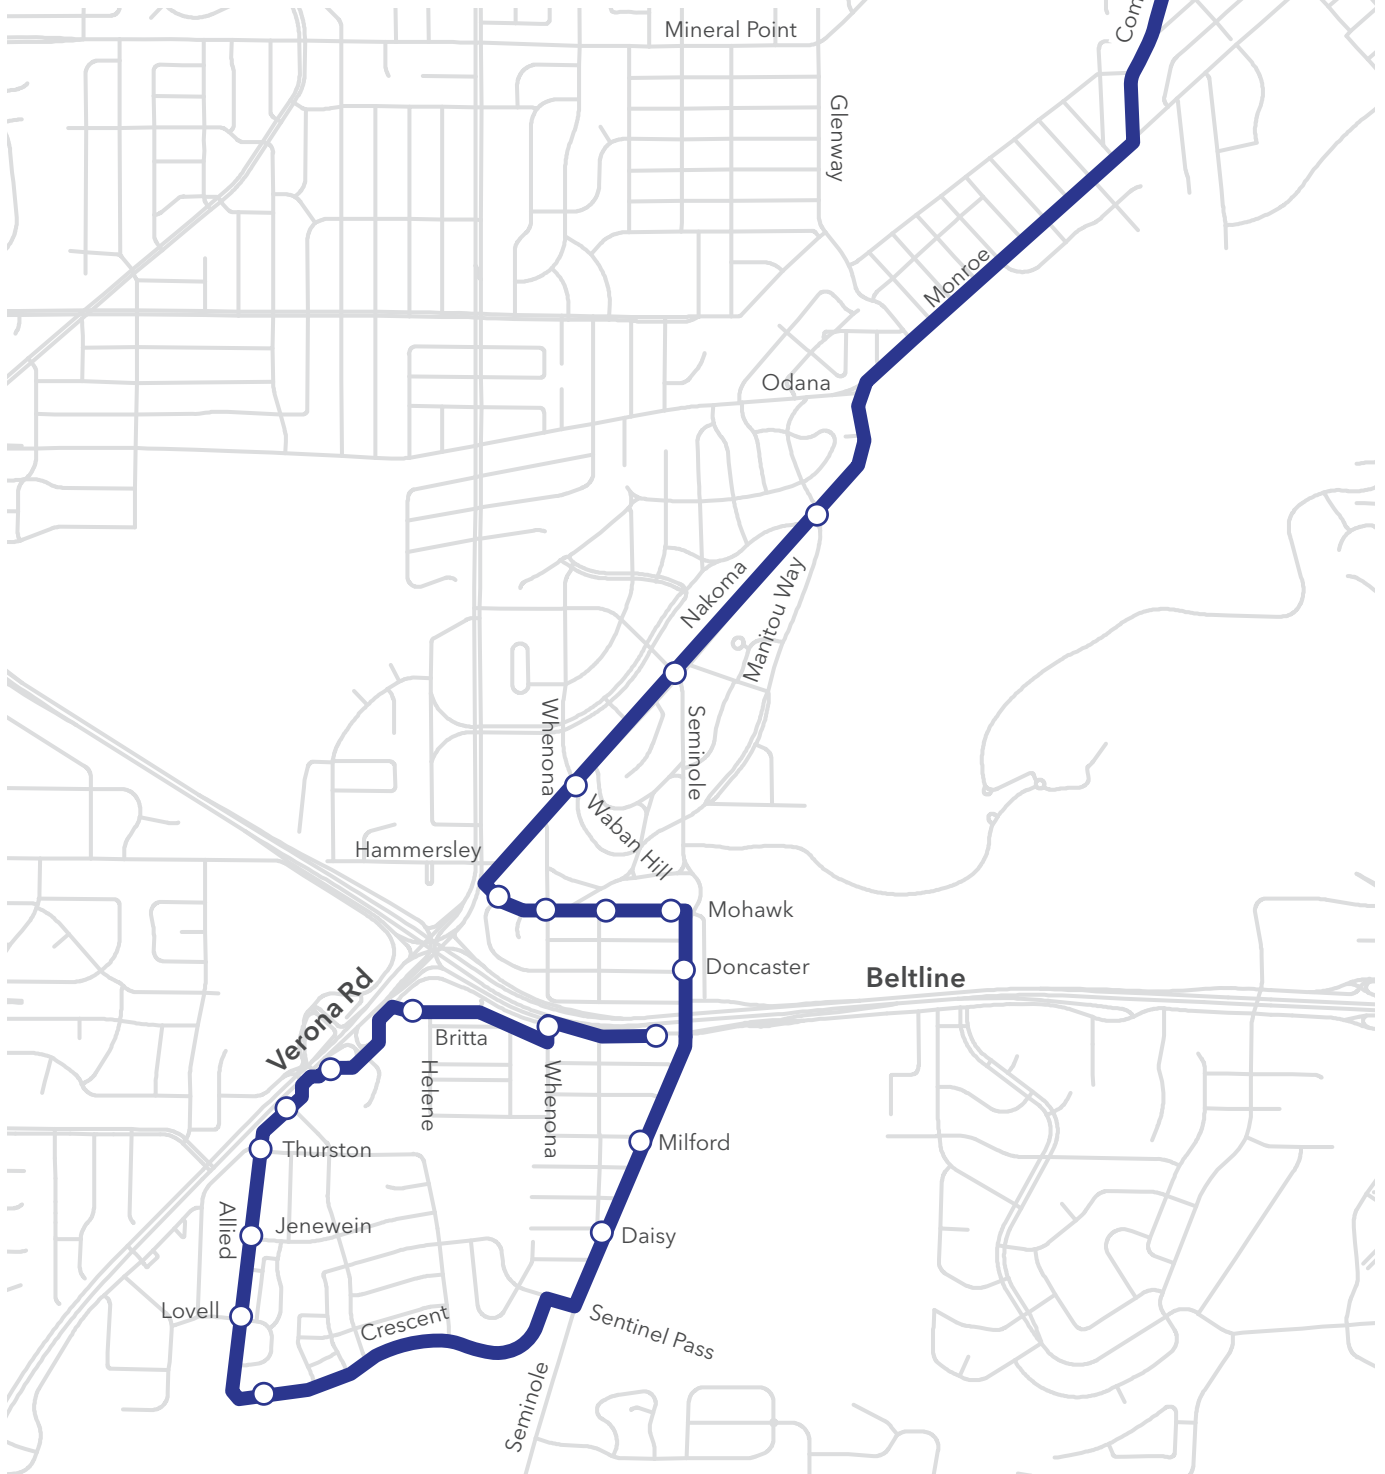

# W1 Mineral Point

**From/To:** Regent St (West HS)

**To/From:** West Transfer Point

# W1 Nakoma AM

**From:** Seminole & Milford

**To:** Regent St (West HS)

# W1 Shorewood AM

**From:** Eagle Heights

**To:** Regent St (West HS)

# W1 Tokay

From/To: West Transfer Point  
To/From: Regent St (West HS)