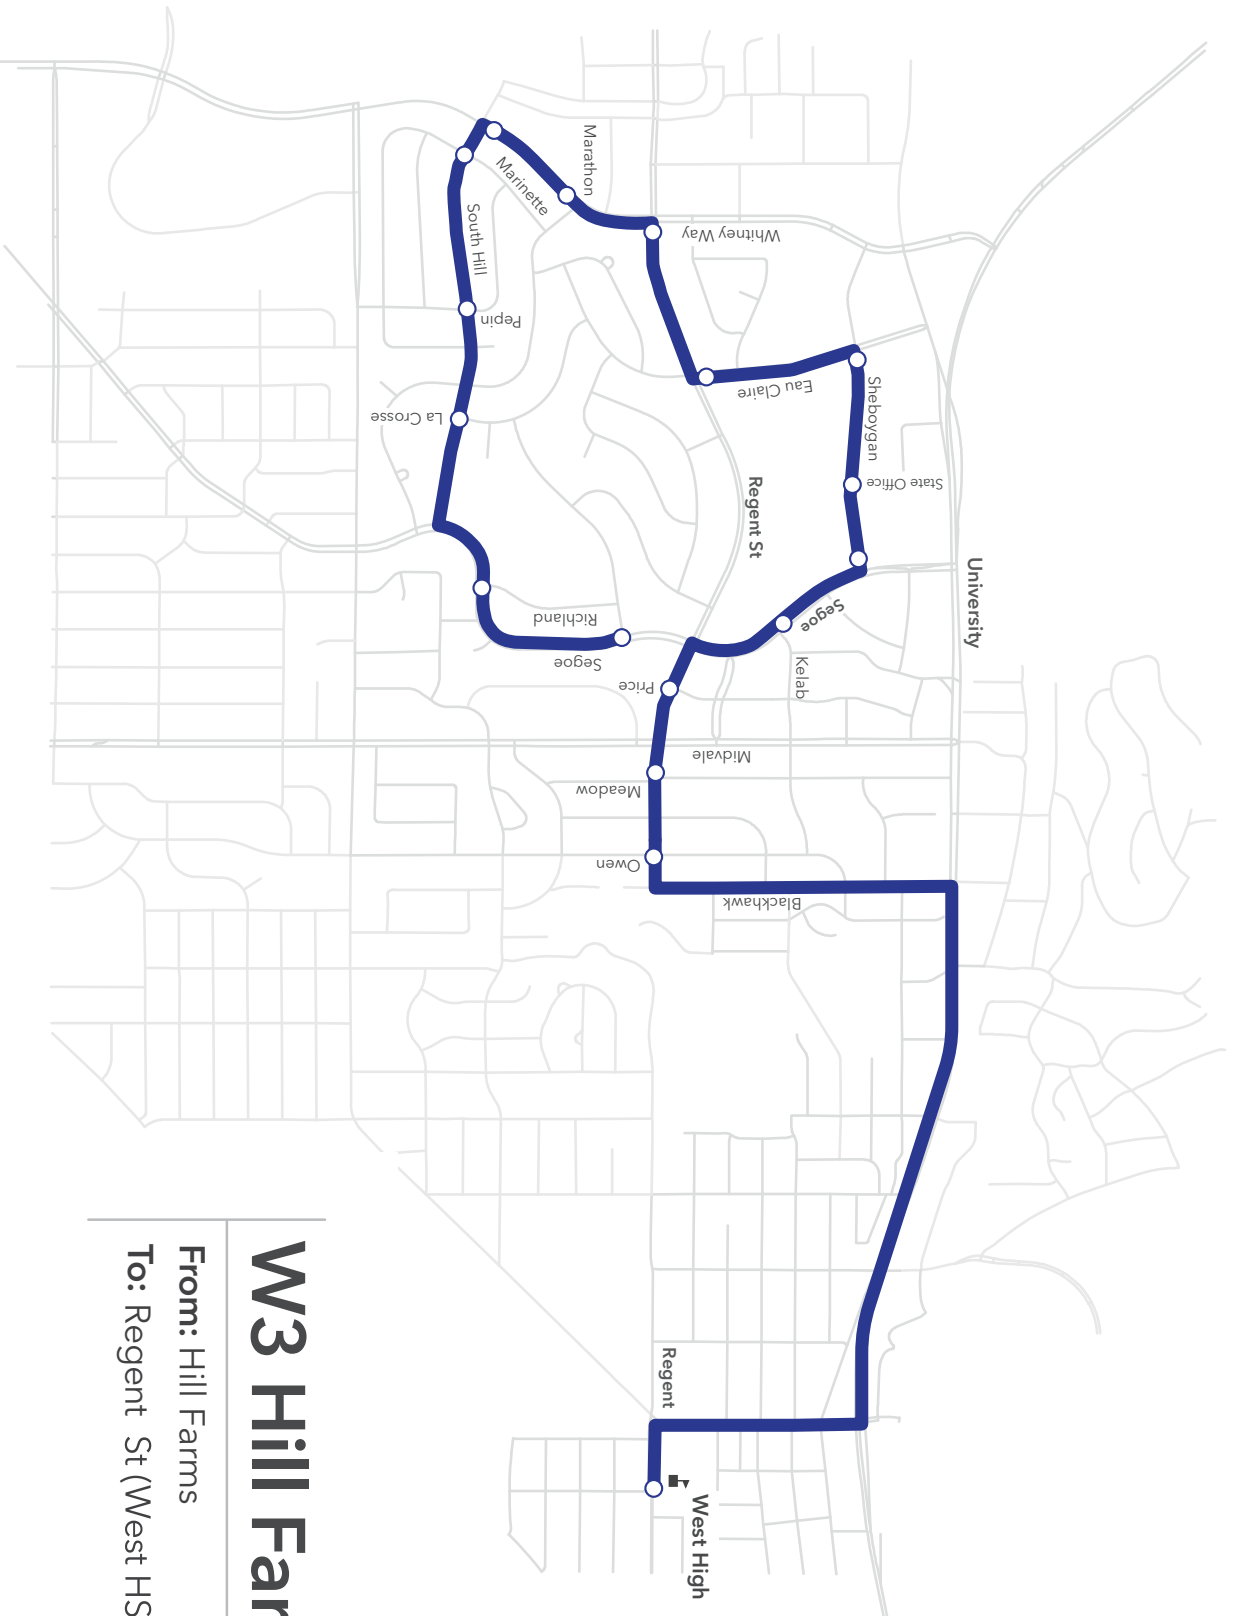

W3 Hill Farms AM

From: Hill Farms

To: Regent St (West HS)