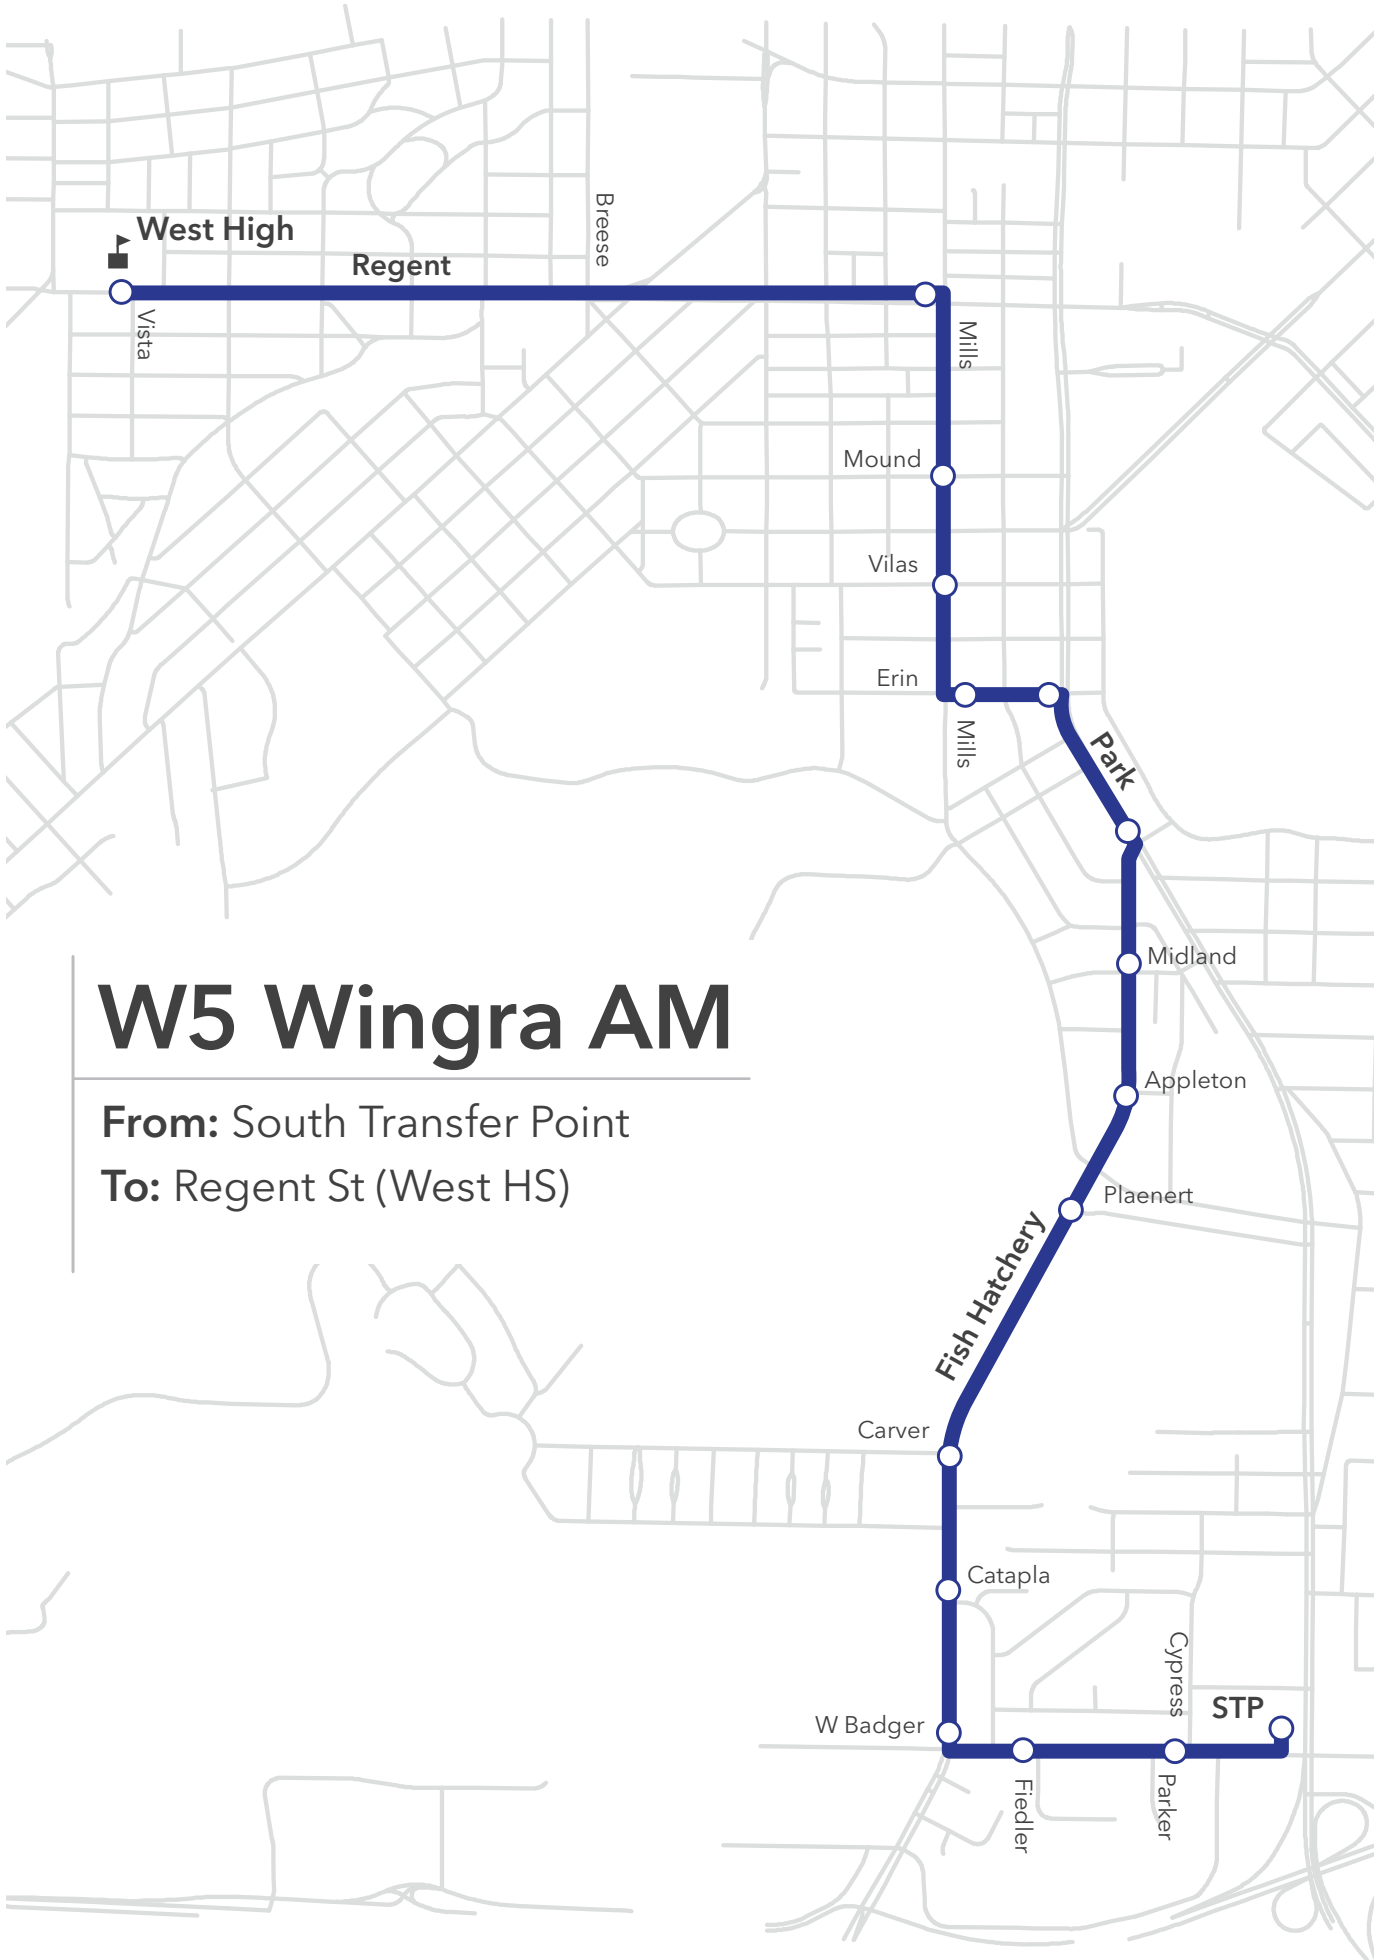

# W1 Mineral Point

**From/To:** Regent St (West HS)

**To/From:** West Transfer Point

# W3 Leopold AM

**From:** Post & Coho

**To:** Regent St (West HS)

# W3 Leopold AM

**From:** Greenway & Coho

**To:** Regent St (West HS)

# W5 Wingra AM

**From:** South Transfer Point

**To:** Regent St (West HS)