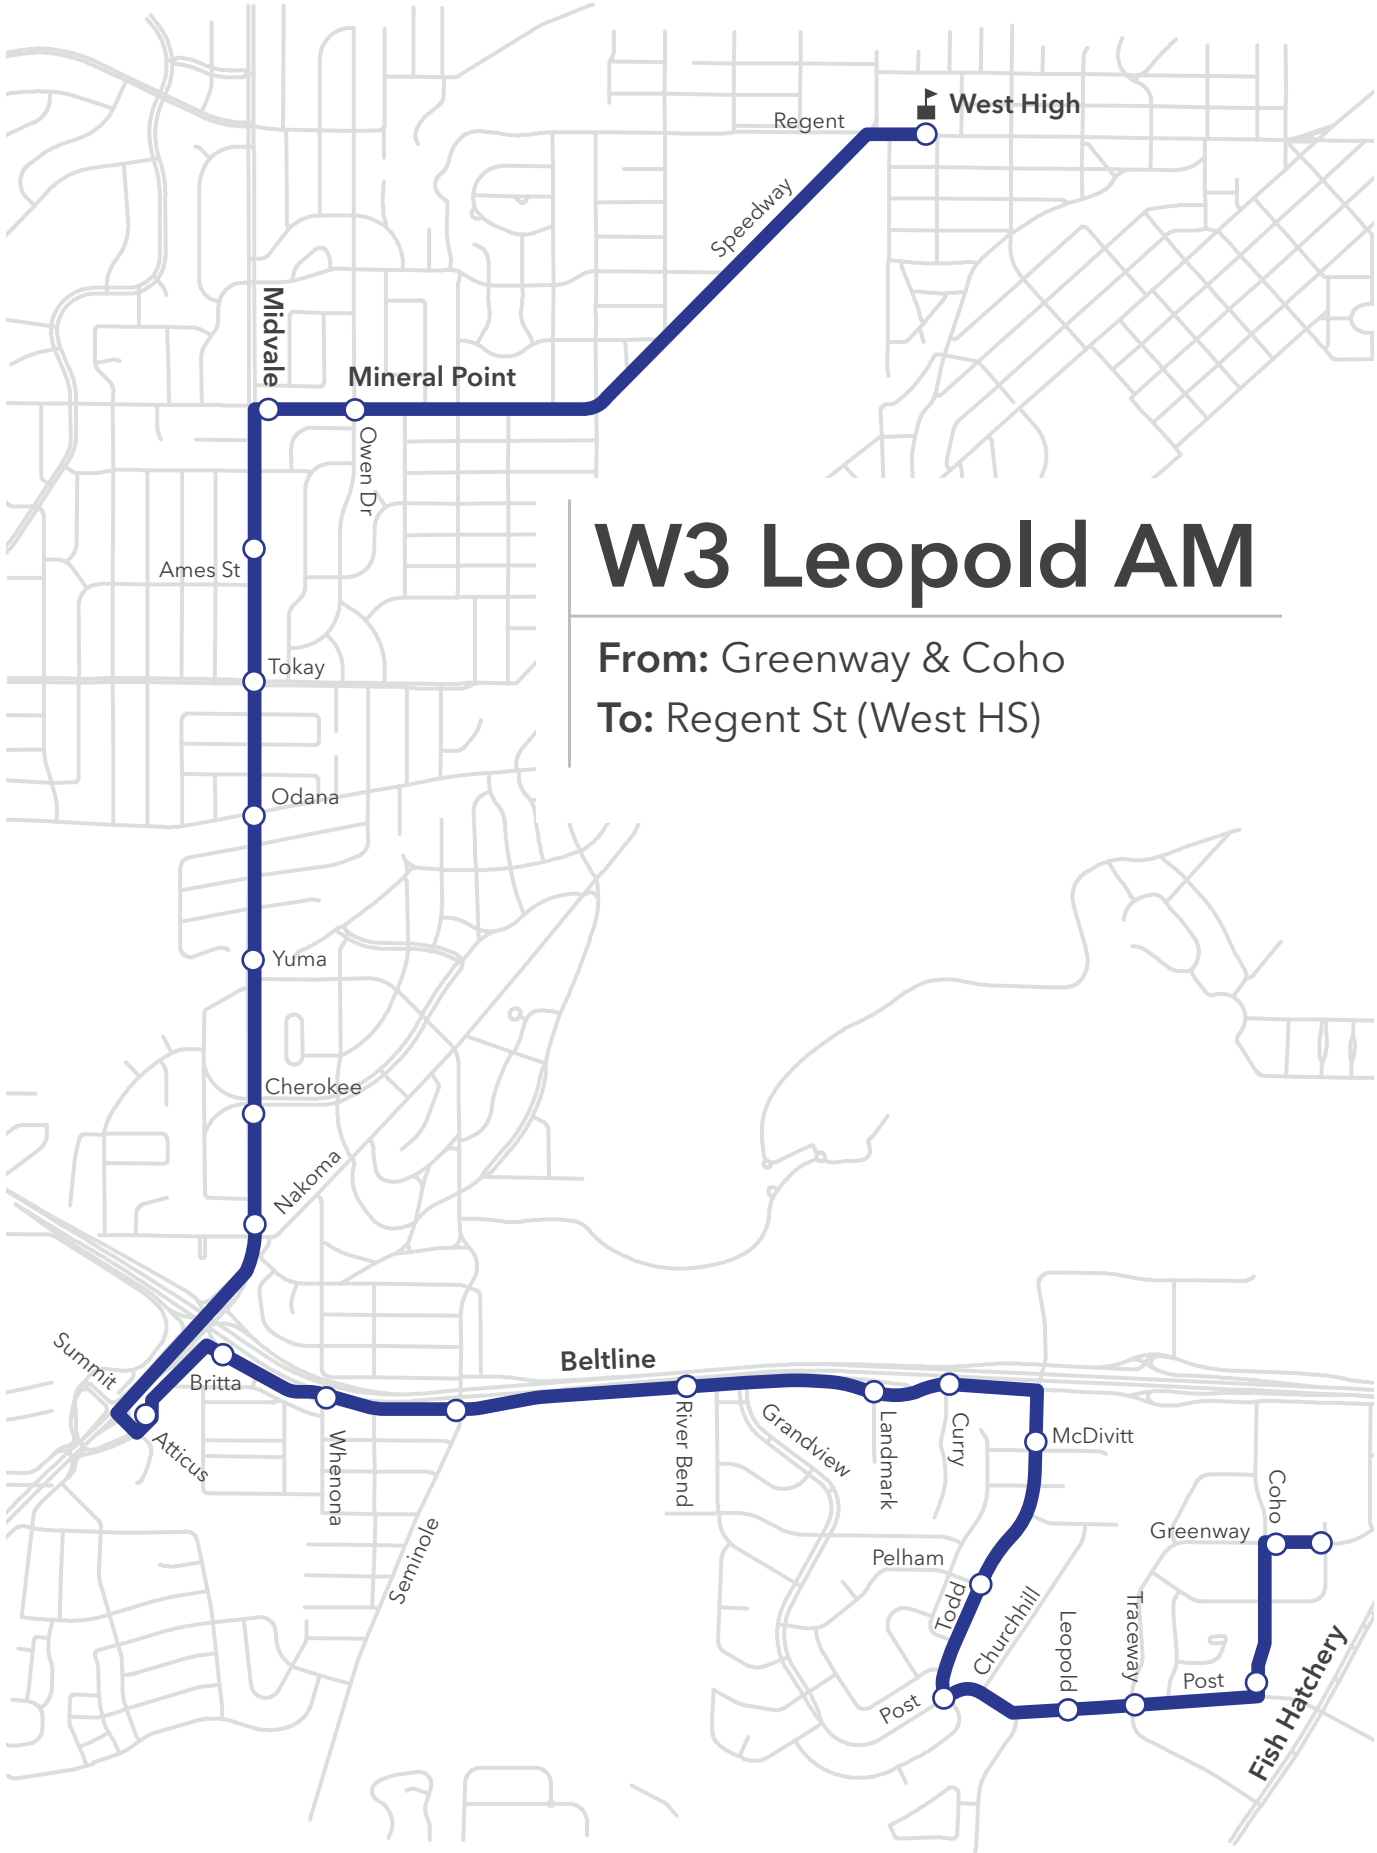

# W1 Mineral Point

**From/To:** Regent St (West HS)

**To/From:** West Transfer Point

# W1 Tokay

From/To: West Transfer Point  
To/From: Regent St (West HS)

# W3 Leopold AM

**From:** Post & Coho

**To:** Regent St (West HS)

# W3 Leopold AM

**From:** Greenway & Coho

**To:** Regent St (West HS)