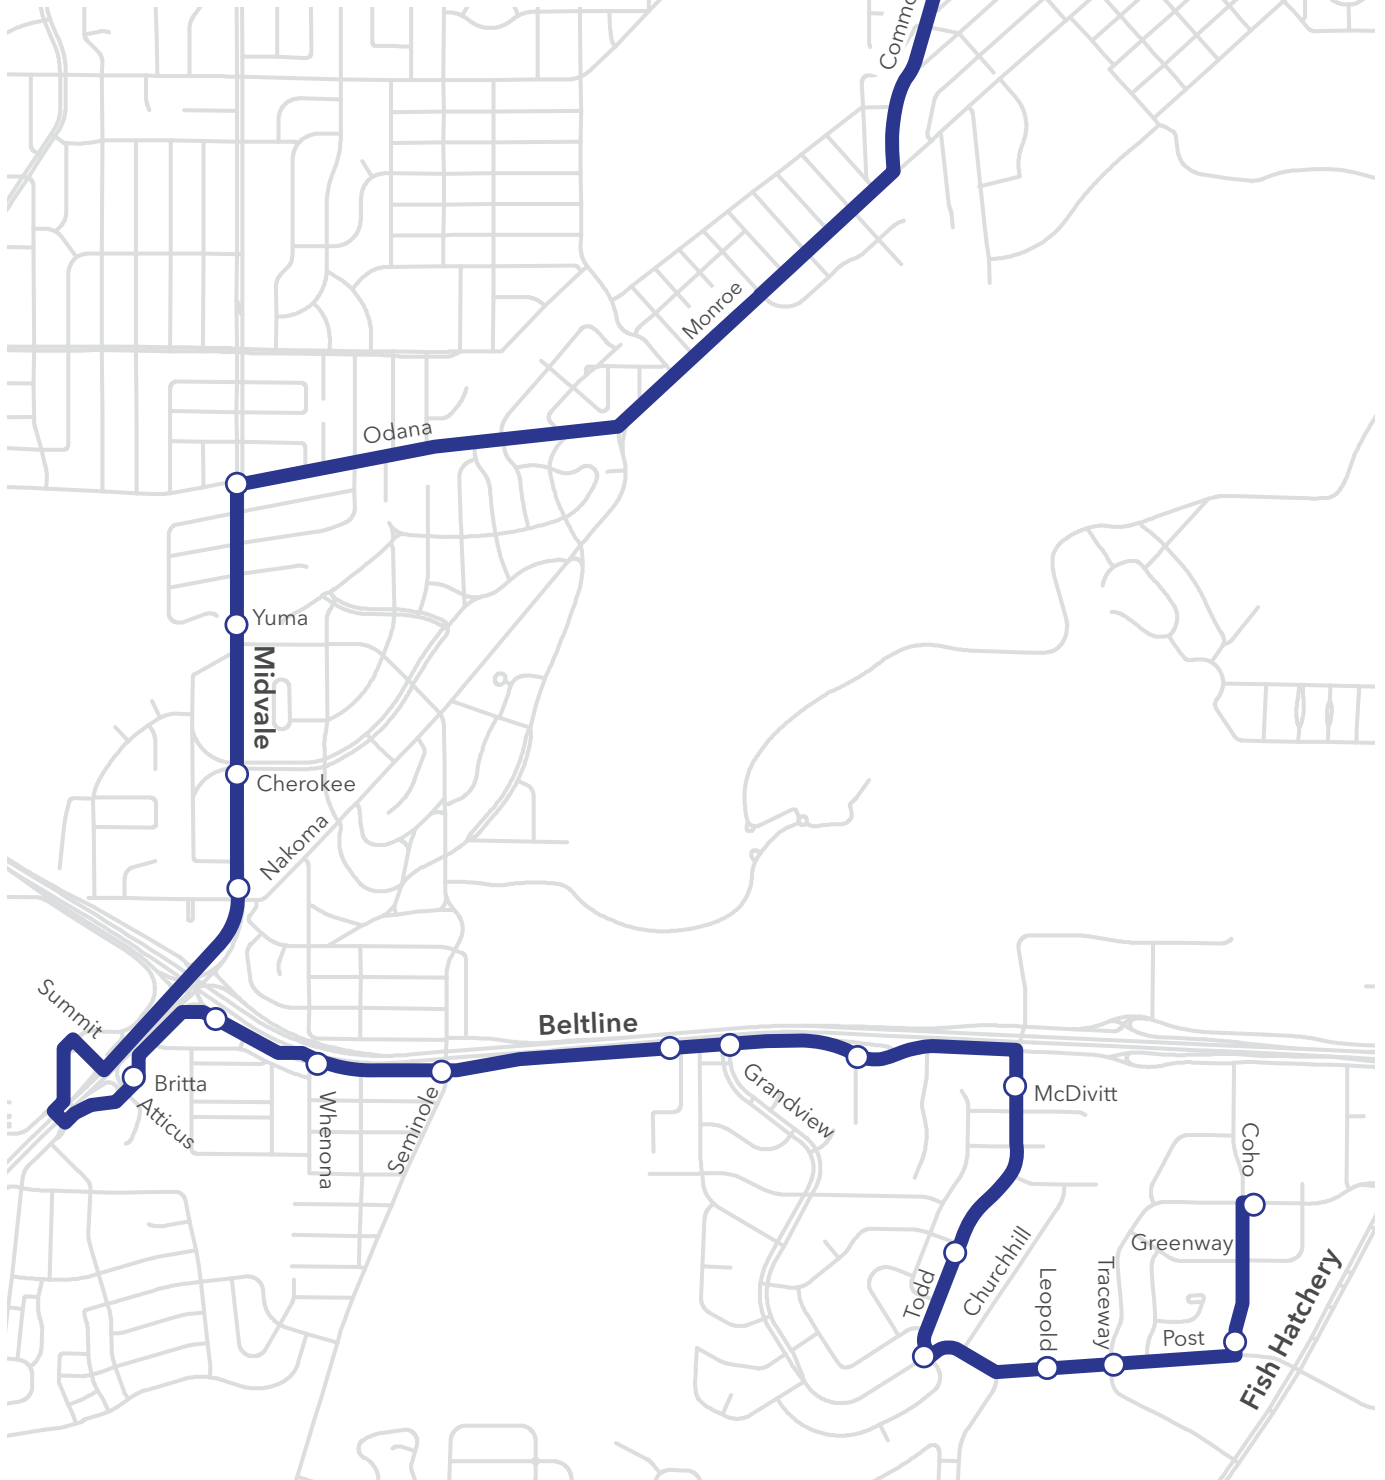

# W1 Mineral Point

**From/To:** Regent St (West HS)

**To/From:** West Transfer Point

# W3 Leopold AM

**From:** Post & Coho

**To:** Regent St (West HS)

# W3 Leopold AM

**From:** Greenway & Coho

**To:** Regent St (West HS)

# W5 Wingra AM

**From:** South Transfer Point

**To:** Regent St (West HS)