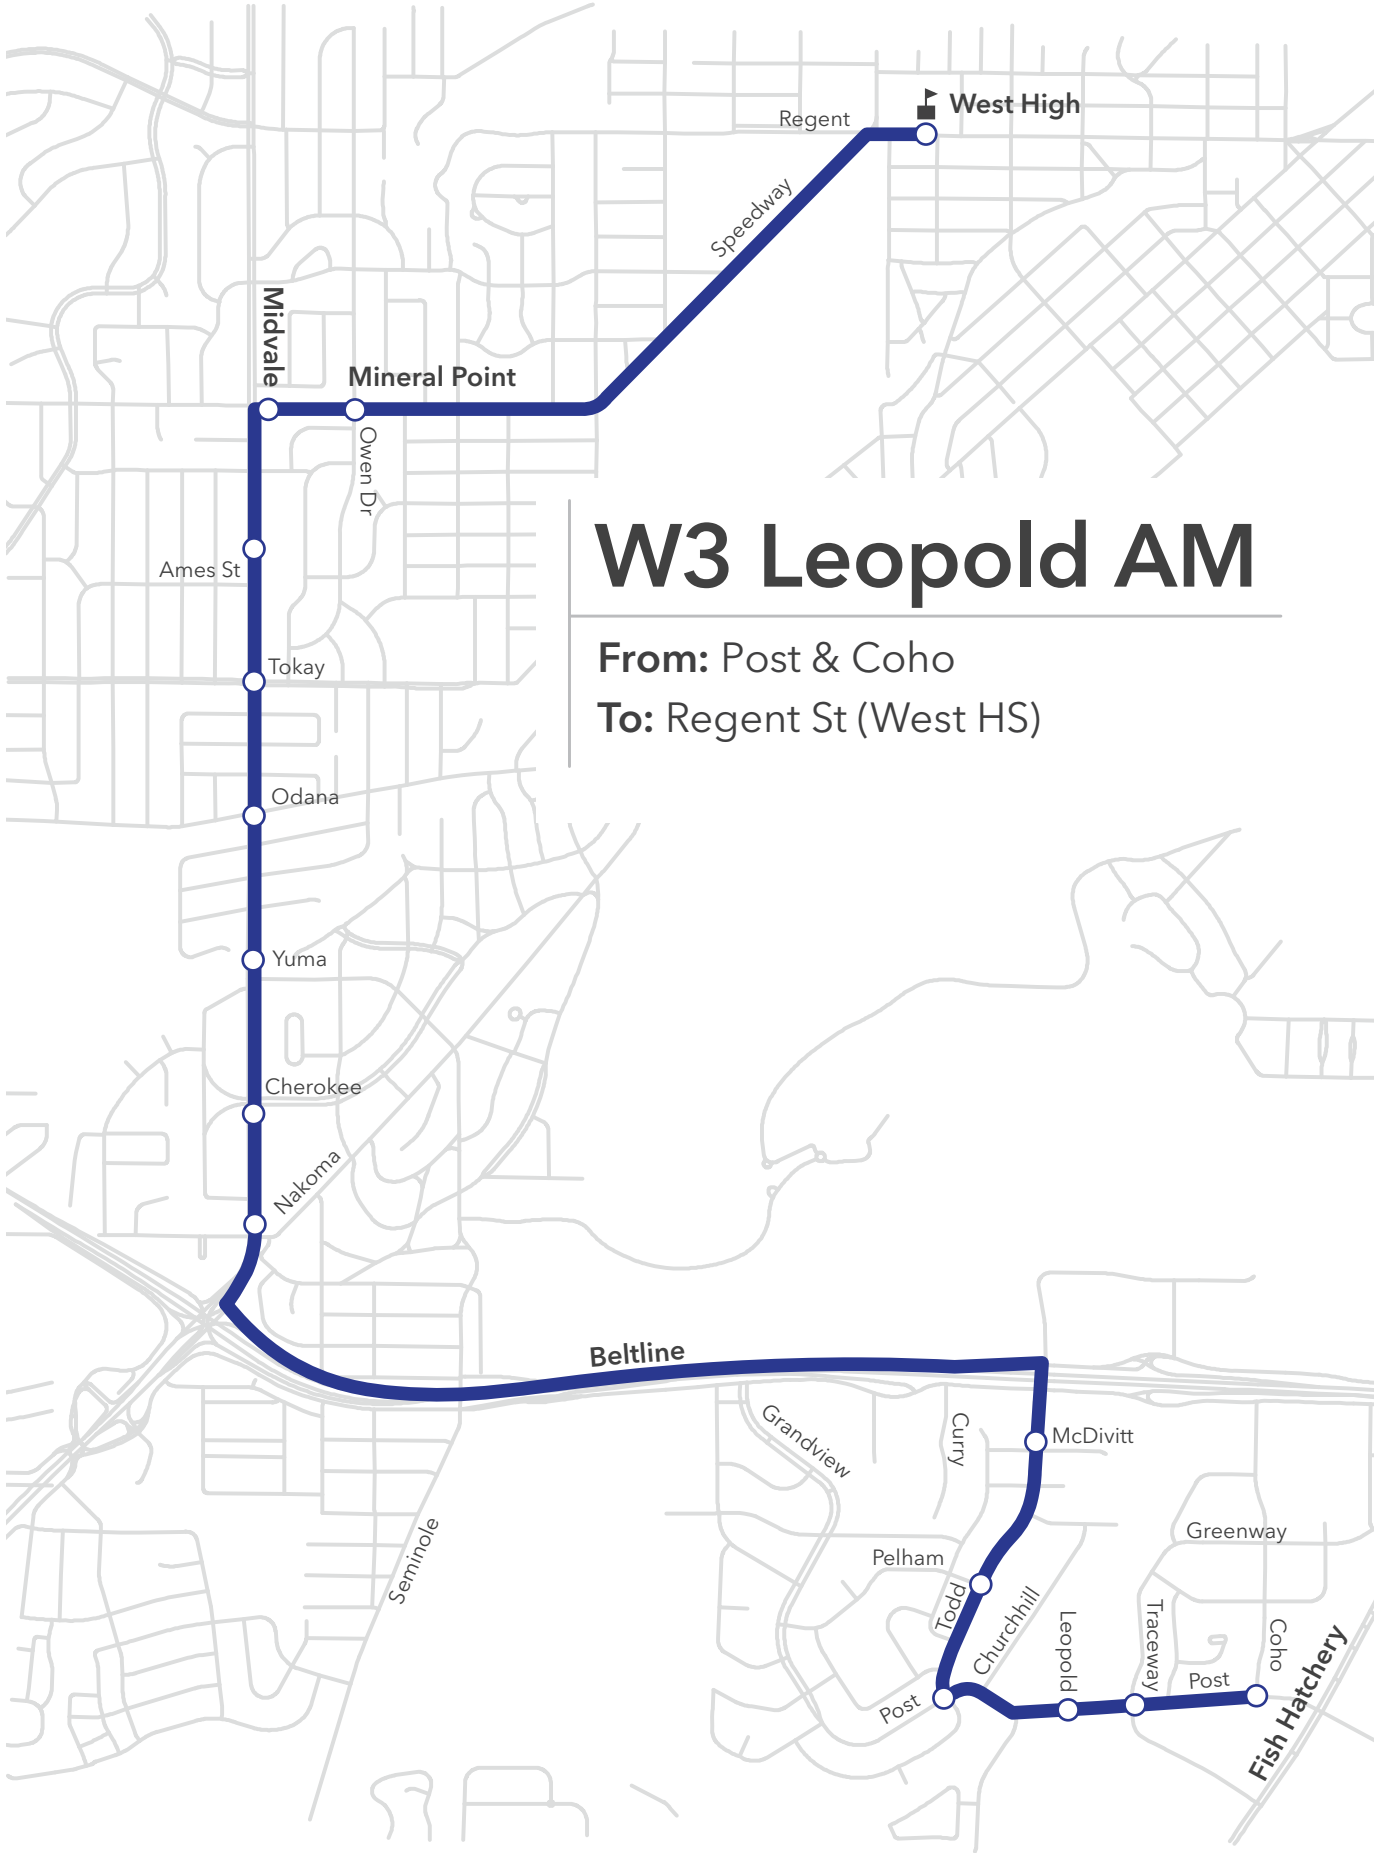

# W1 Mineral Point

**From/To:** Regent St (West HS)

**To/From:** West Transfer Point

# W1 Tokay

From/To: West Transfer Point  
To/From: Regent St (West HS)

# W3 Leopold AM

**From:** Post & Coho

**To:** Regent St (West HS)

# W3 Leopold AM

**From:** Greenway & Coho

**To:** Regent St (West HS)