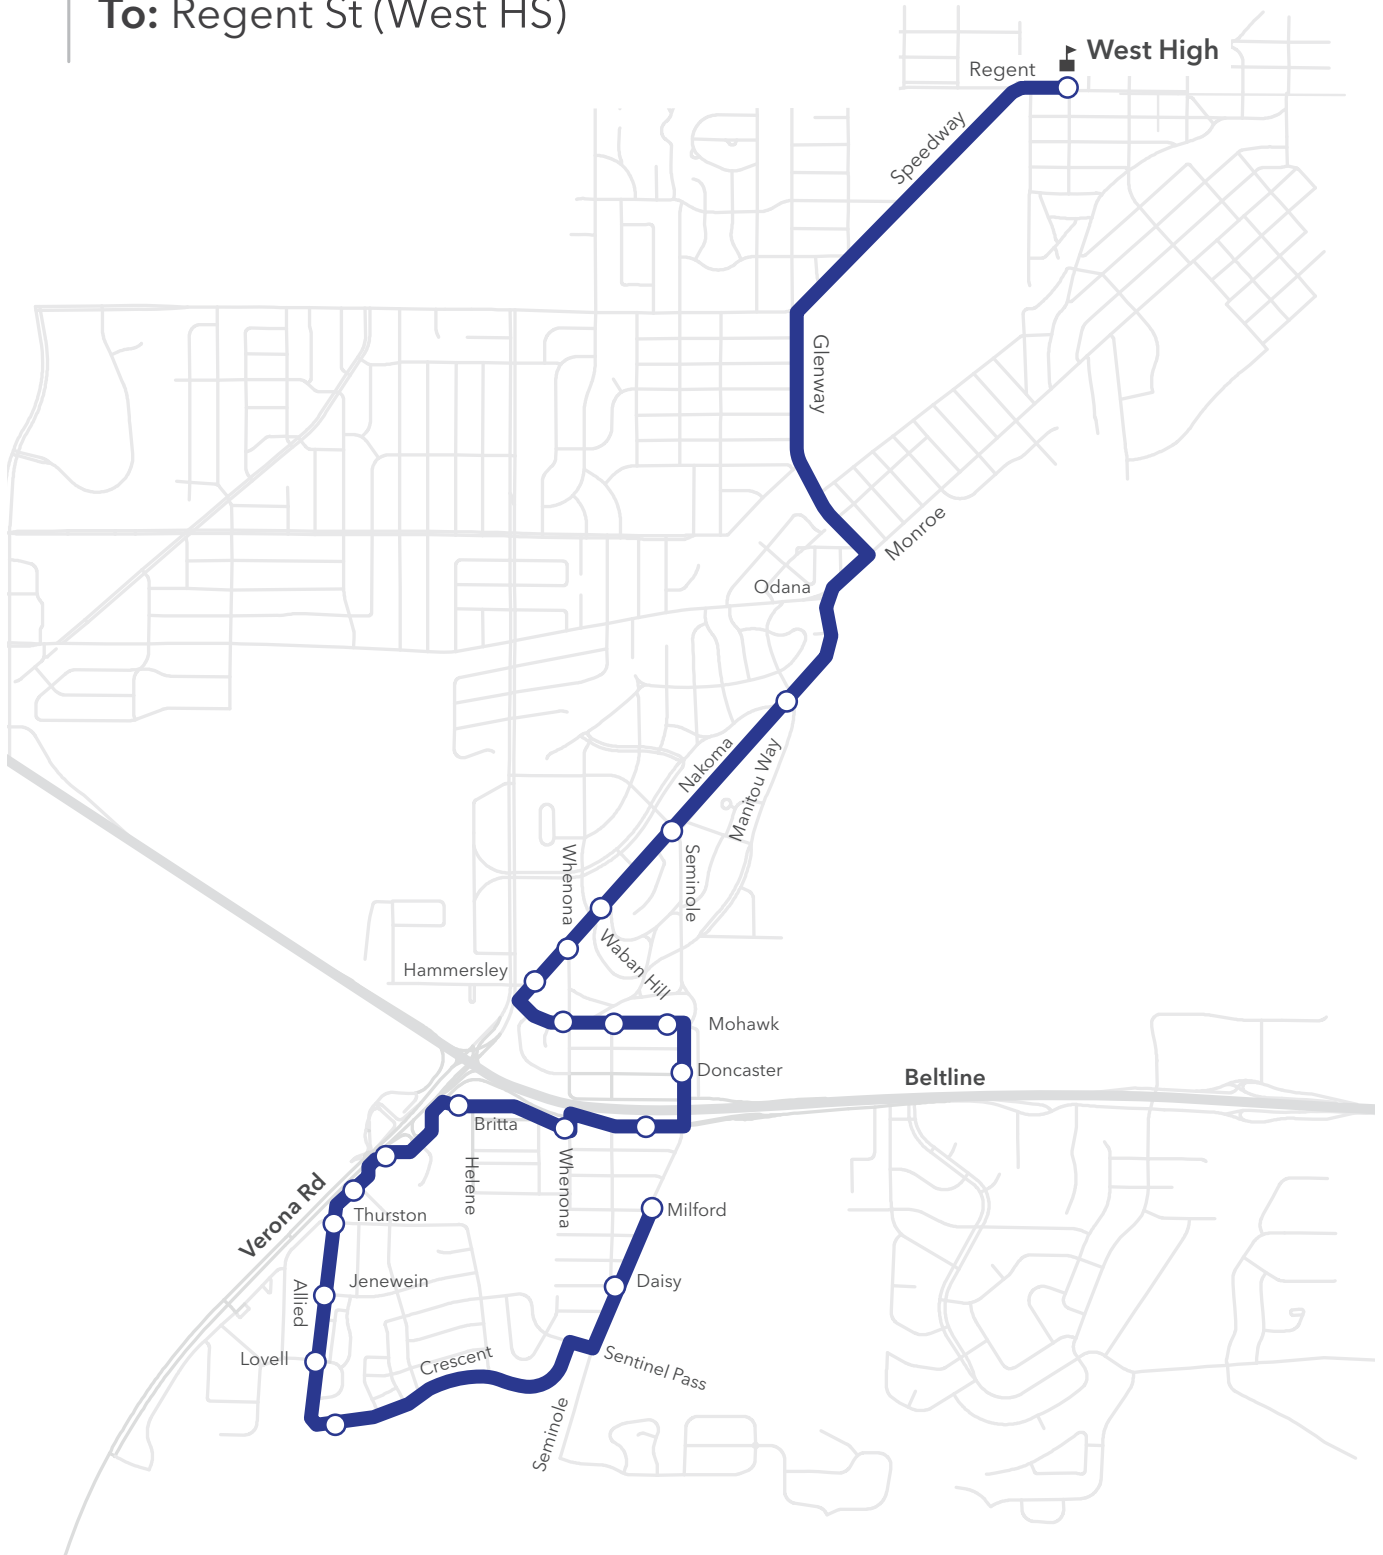

# W1 Mineral Point

**From/To:** Regent St (West HS)

**To/From:** West Transfer Point

# W1 Nakoma AM

**From:** Seminole & Milford

**To:** Regent St (West HS)

# W1 Shorewood AM

**From:** Eagle Heights

**To:** Regent St (West HS)

# W1 Tokay

From/To: West Transfer Point  
To/From: Regent St (West HS)