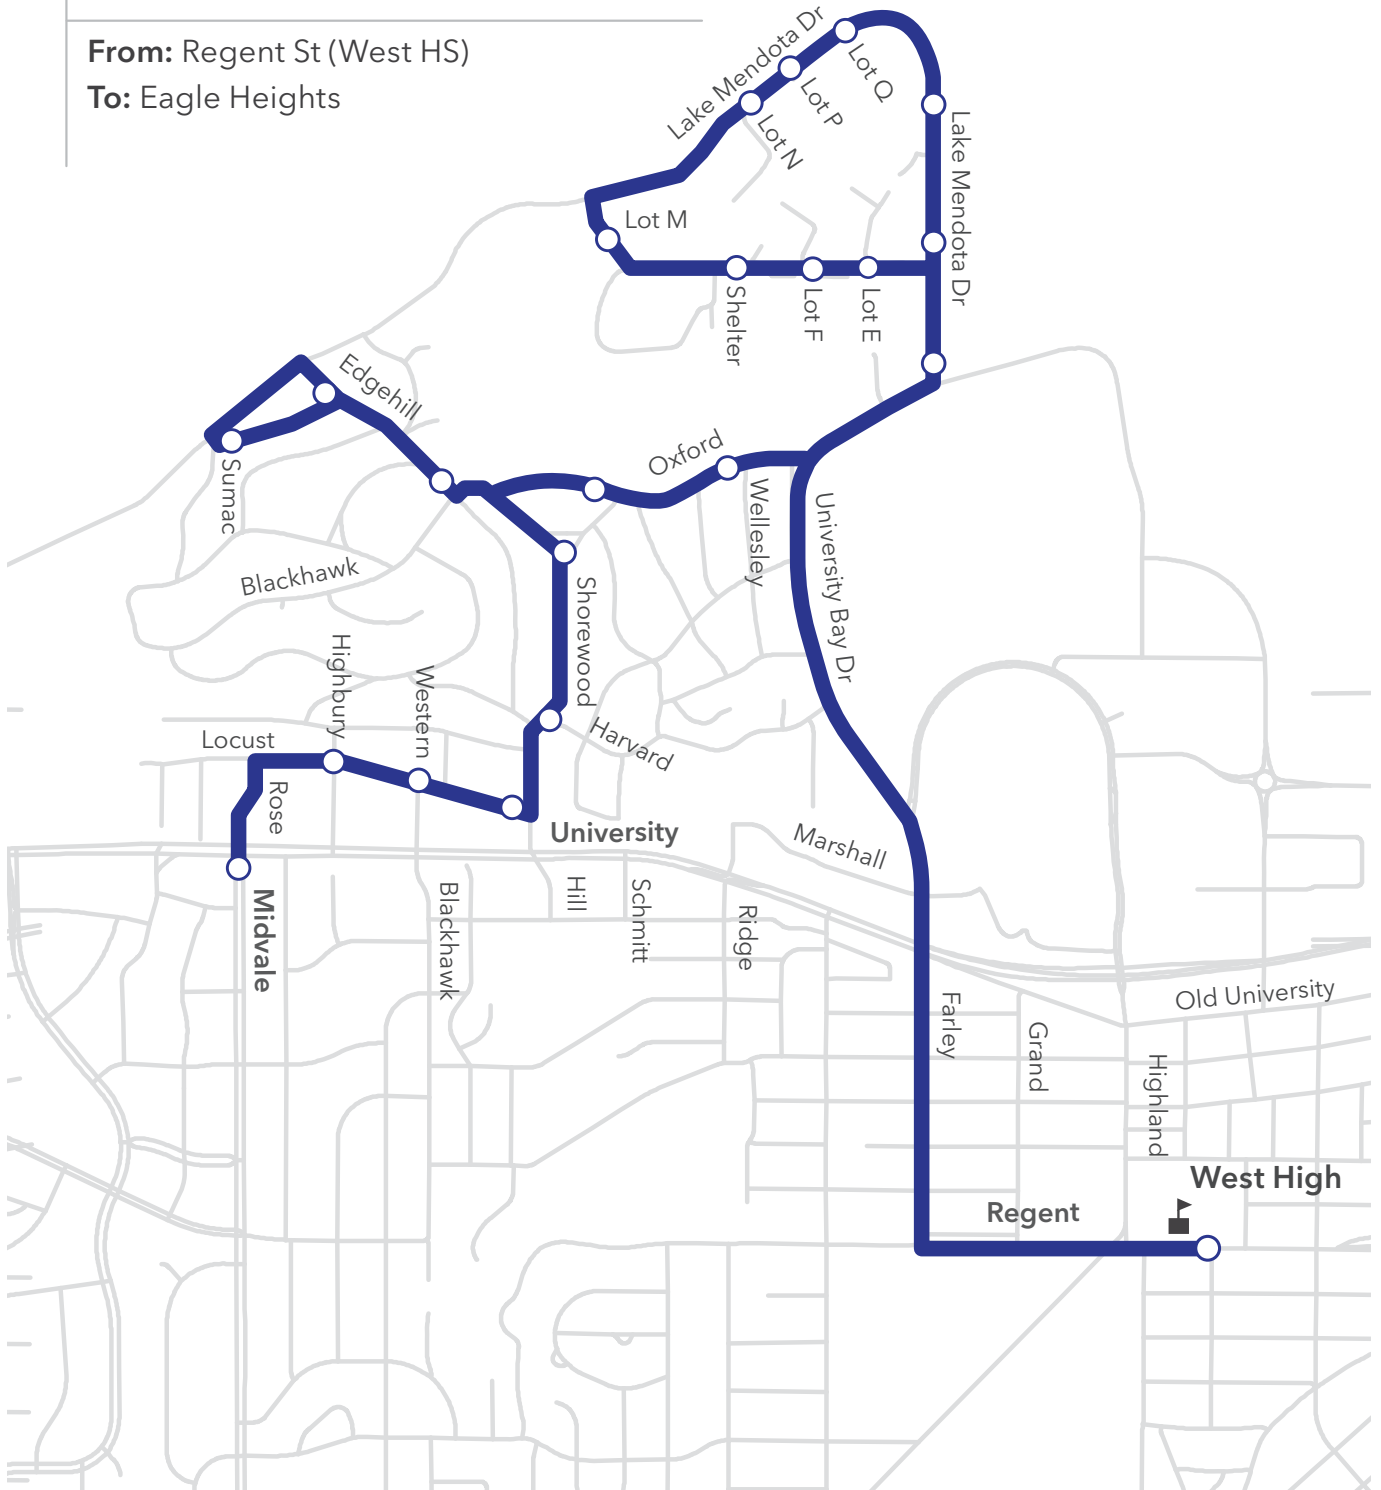

# W1 Mineral Point

**From/To:** Regent St (West HS)

**To/From:** West Transfer Point

# W1 Shorewood AM

**From:** Eagle Heights

**To:** Regent St (West HS)

# W1 Shorewood PM

**From:** Regent St (West HS)

**To:** Eagle Heights

# W1 Tokay

From/To: West Transfer Point  
To/From: Regent St (West HS)