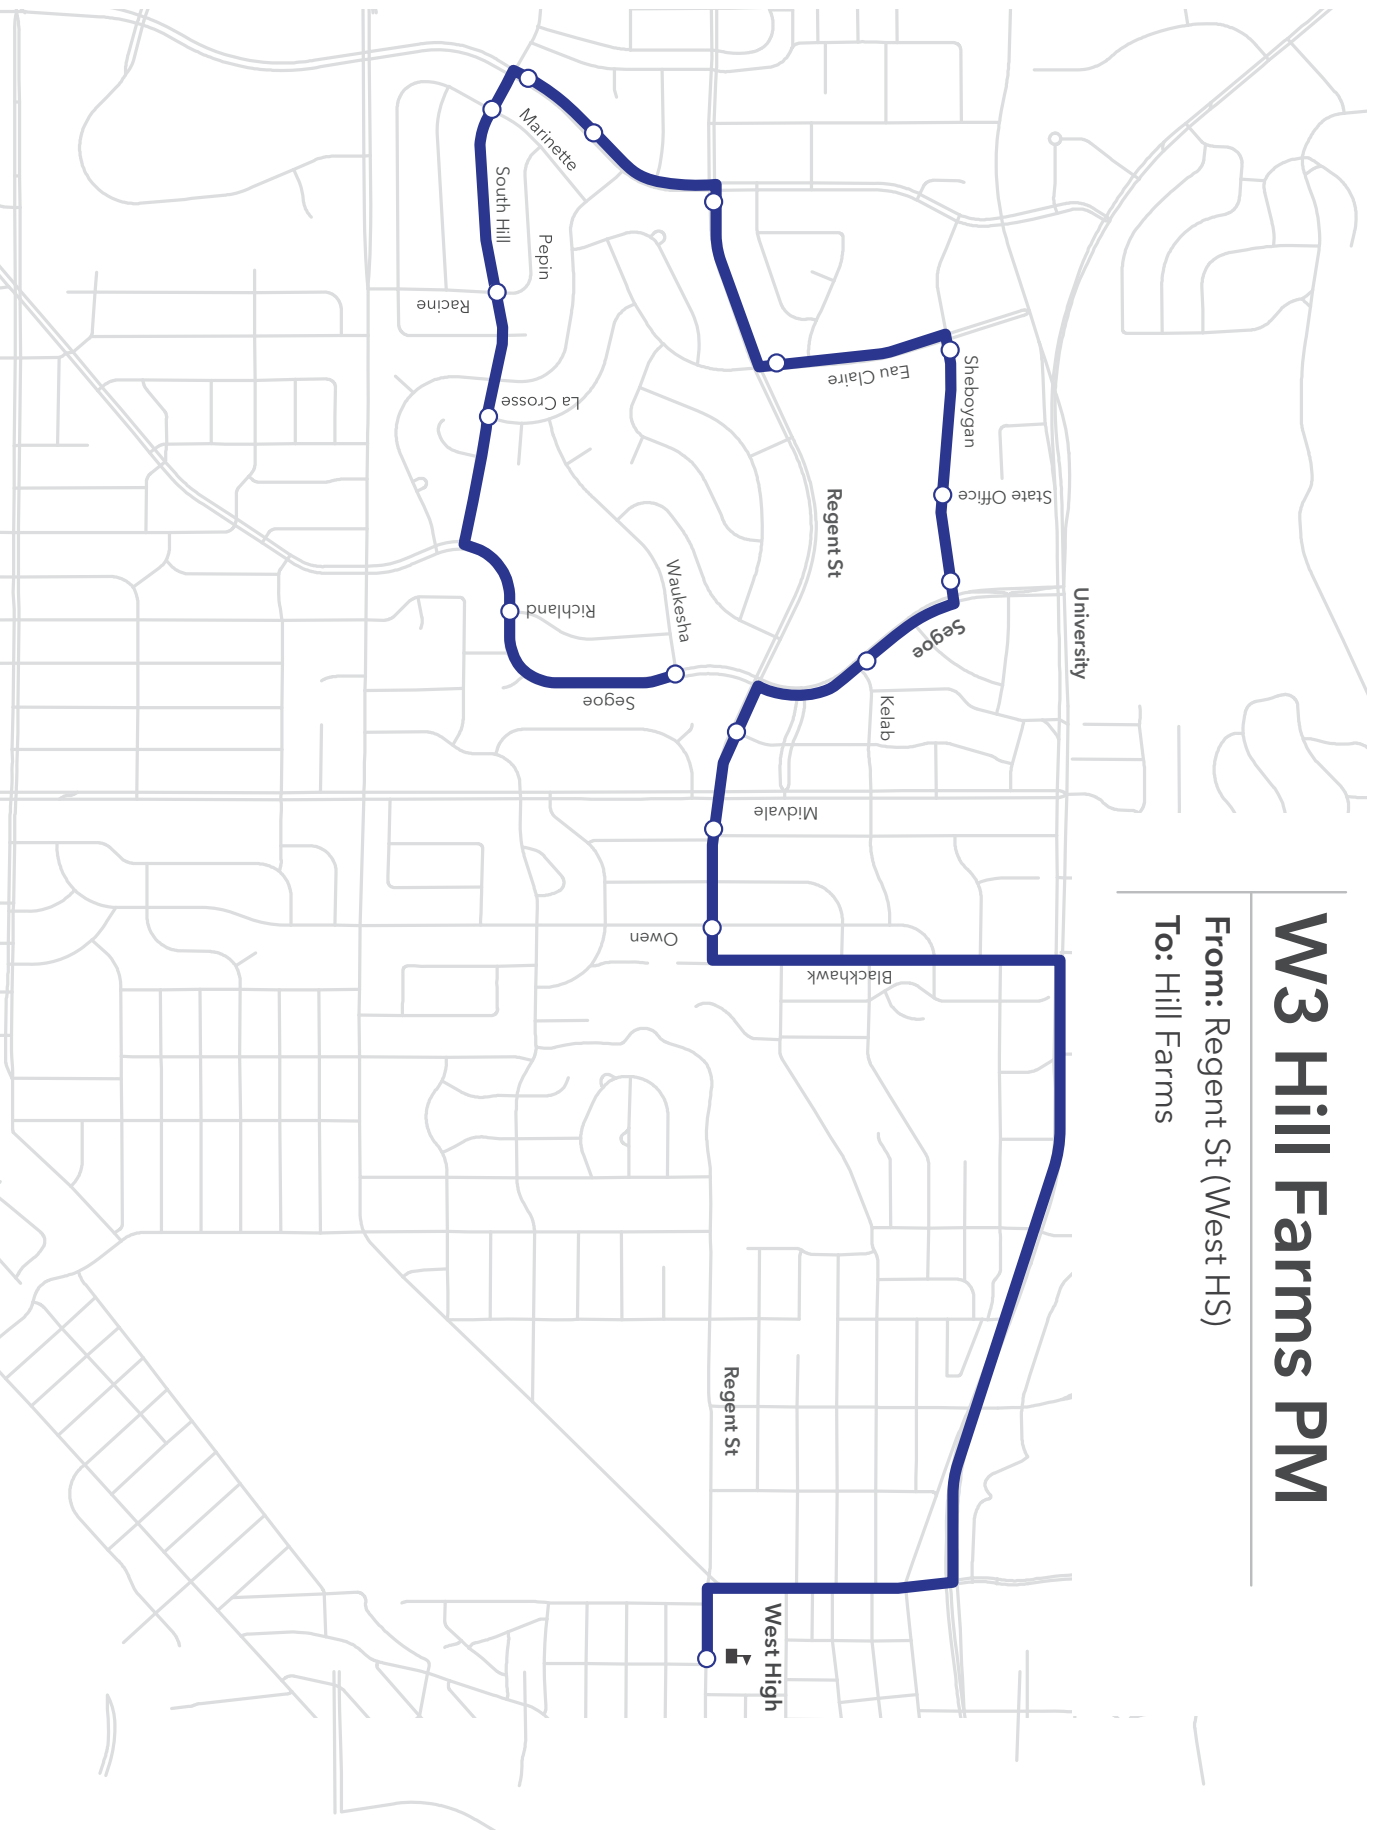

# W1 Tokay

From/To: West Transfer Point  
To/From: Regent St (West HS)

# W3 Hill Farms AM

From: Hill Farms

To: Regent St (West HS)

# W3 Leopold AM

**From:** Post & Coho

**To:** Regent St (West HS)

# W3 Leopold AM

**From:** Greenway & Coho

**To:** Regent St (West HS)