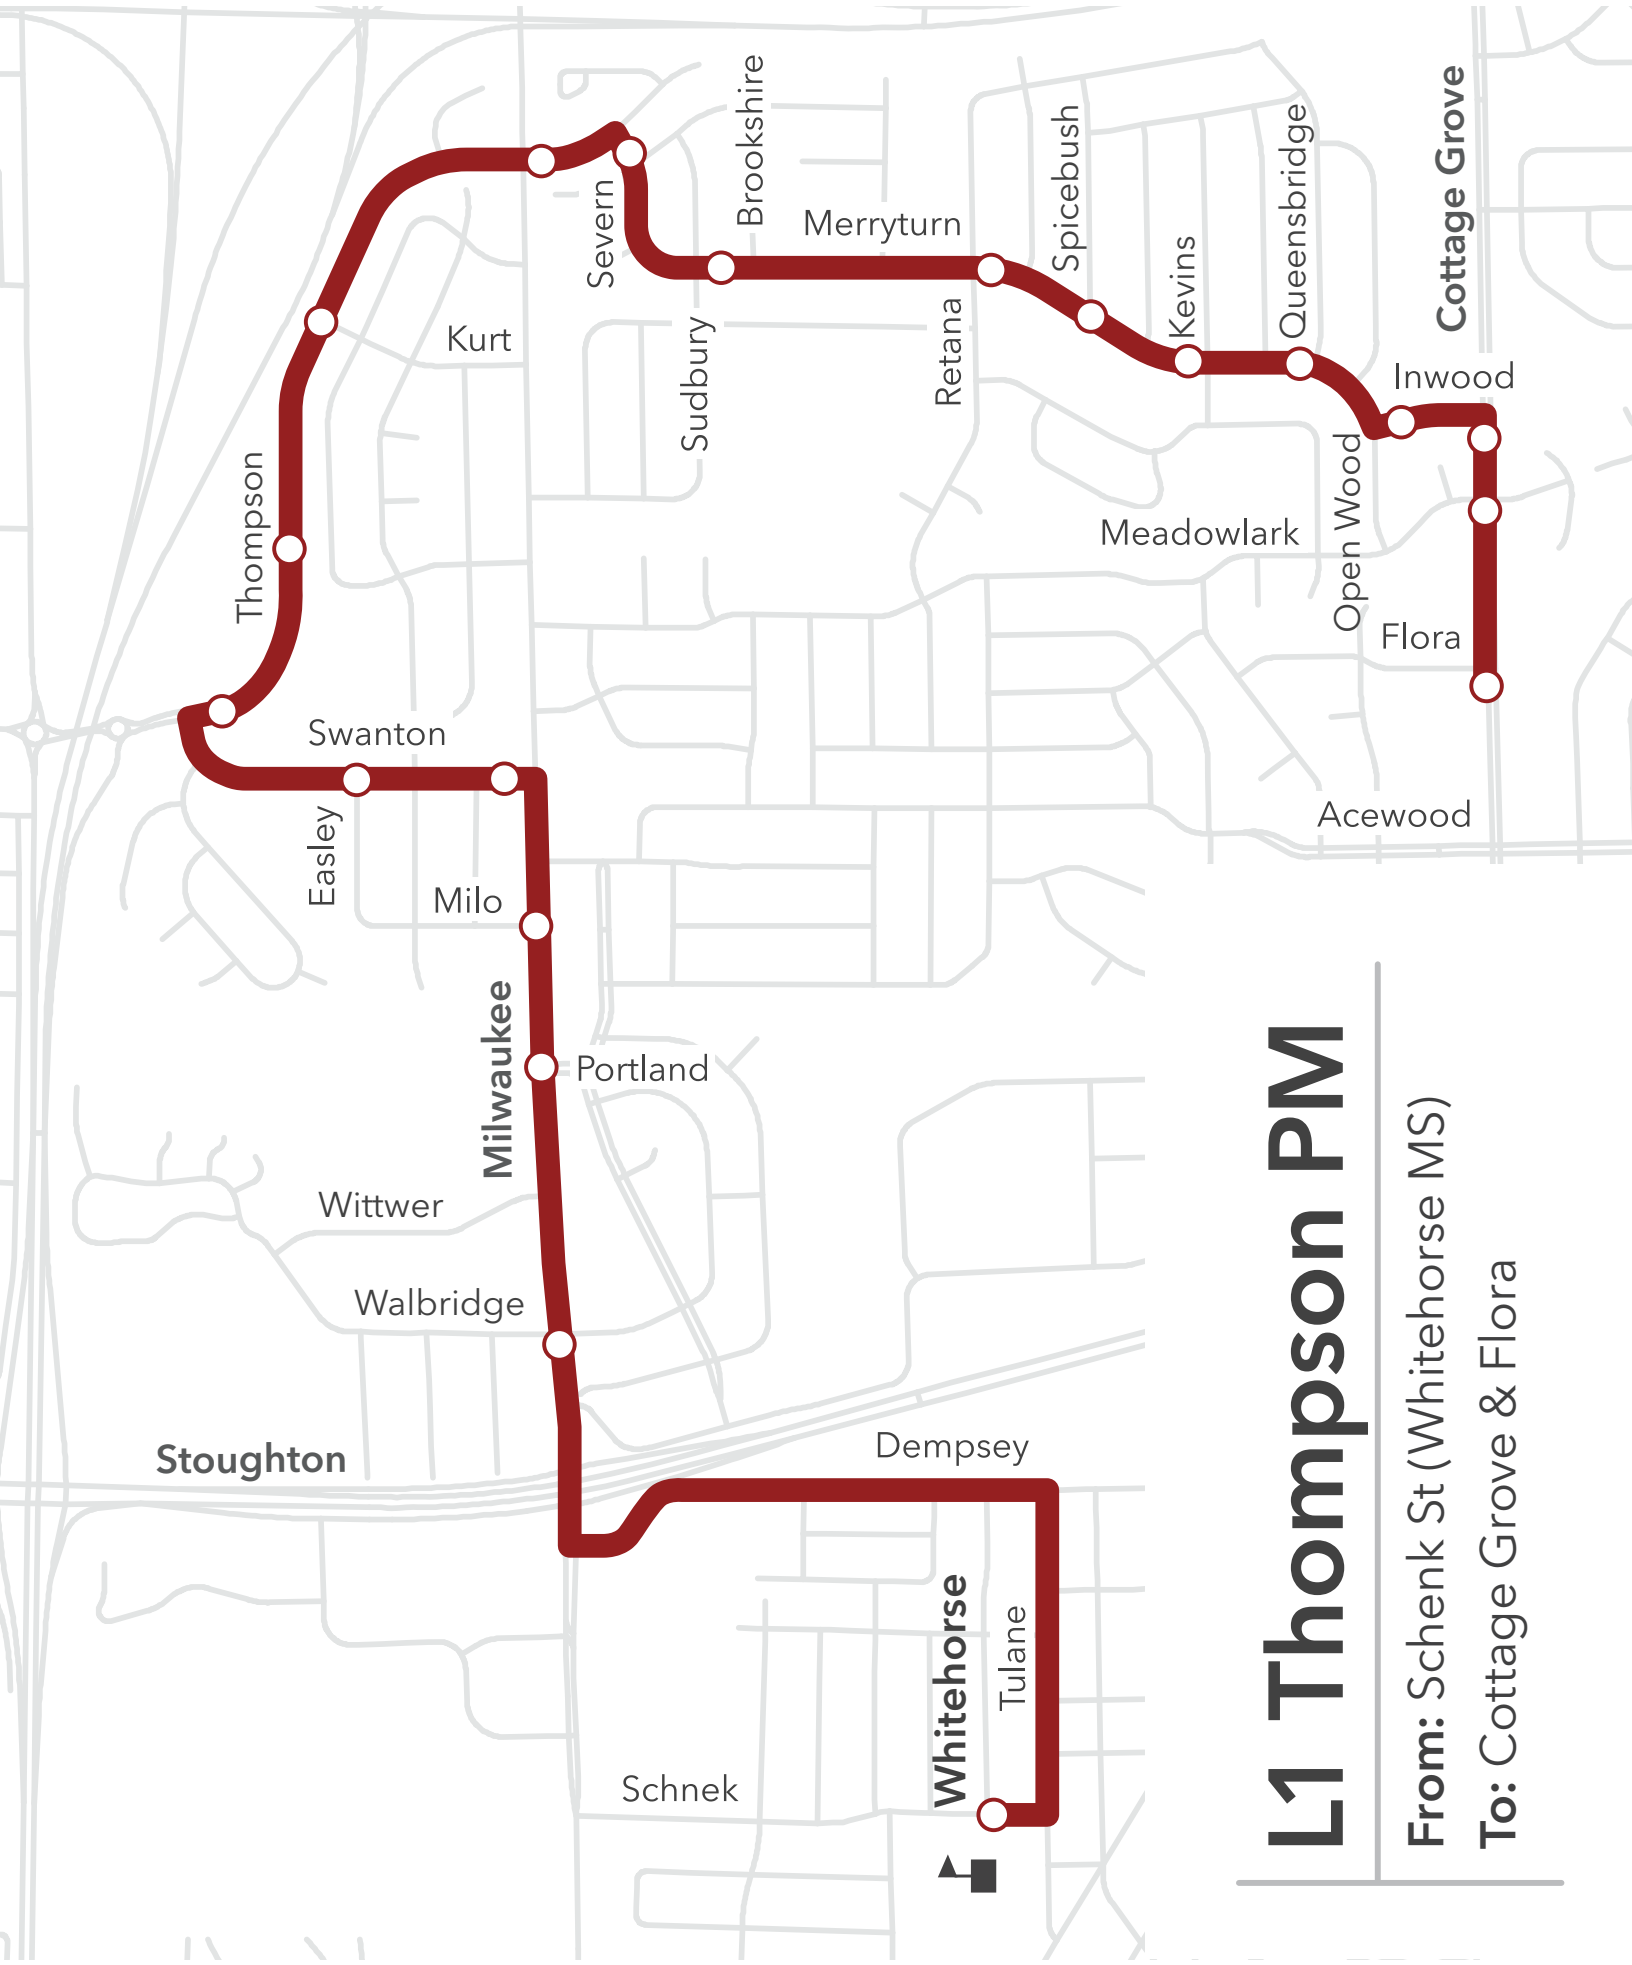

L1 Acewood AM

From: Cottage Grove & Lumbermans

To: Schenk St (Whitehorse MS)

L1 Acewood PM

From: Schenk St (Whitehorse MS)

To: Walbridge & Alvarez

L7 McClellan AM

From: Milwaukee & Milky

To: Schenk St (Whitehorse MS)

L7 Sprecher AM

From: Milwaukee & Rustic

To: Schenk St (Whitehorse MS)

L7 Sprecher PM

From: Schenk St (Whitehorse MS)

To: Milwaukee & Rustic

L1 Sycamore AM

From: Nakoosa & Commercial
To: Schenk St (Whitehorse MS)

L1 Thompson AM

From: Cottage Grove & Flora
To: Schenk St (Whitehorse MS)

L1 Thompson PM

From: Schenk St (Whitehorse MS)

To: Cottage Grove & Flora

L1 Thompson/Acewood PM

From: Schenk St (Whitehorse MS)

To: Walbridge & Alvarez

L3 Sycamore/Sprecher PM

From: Schenk St (Whitehorse MS)

To: Milwaukee & Milky