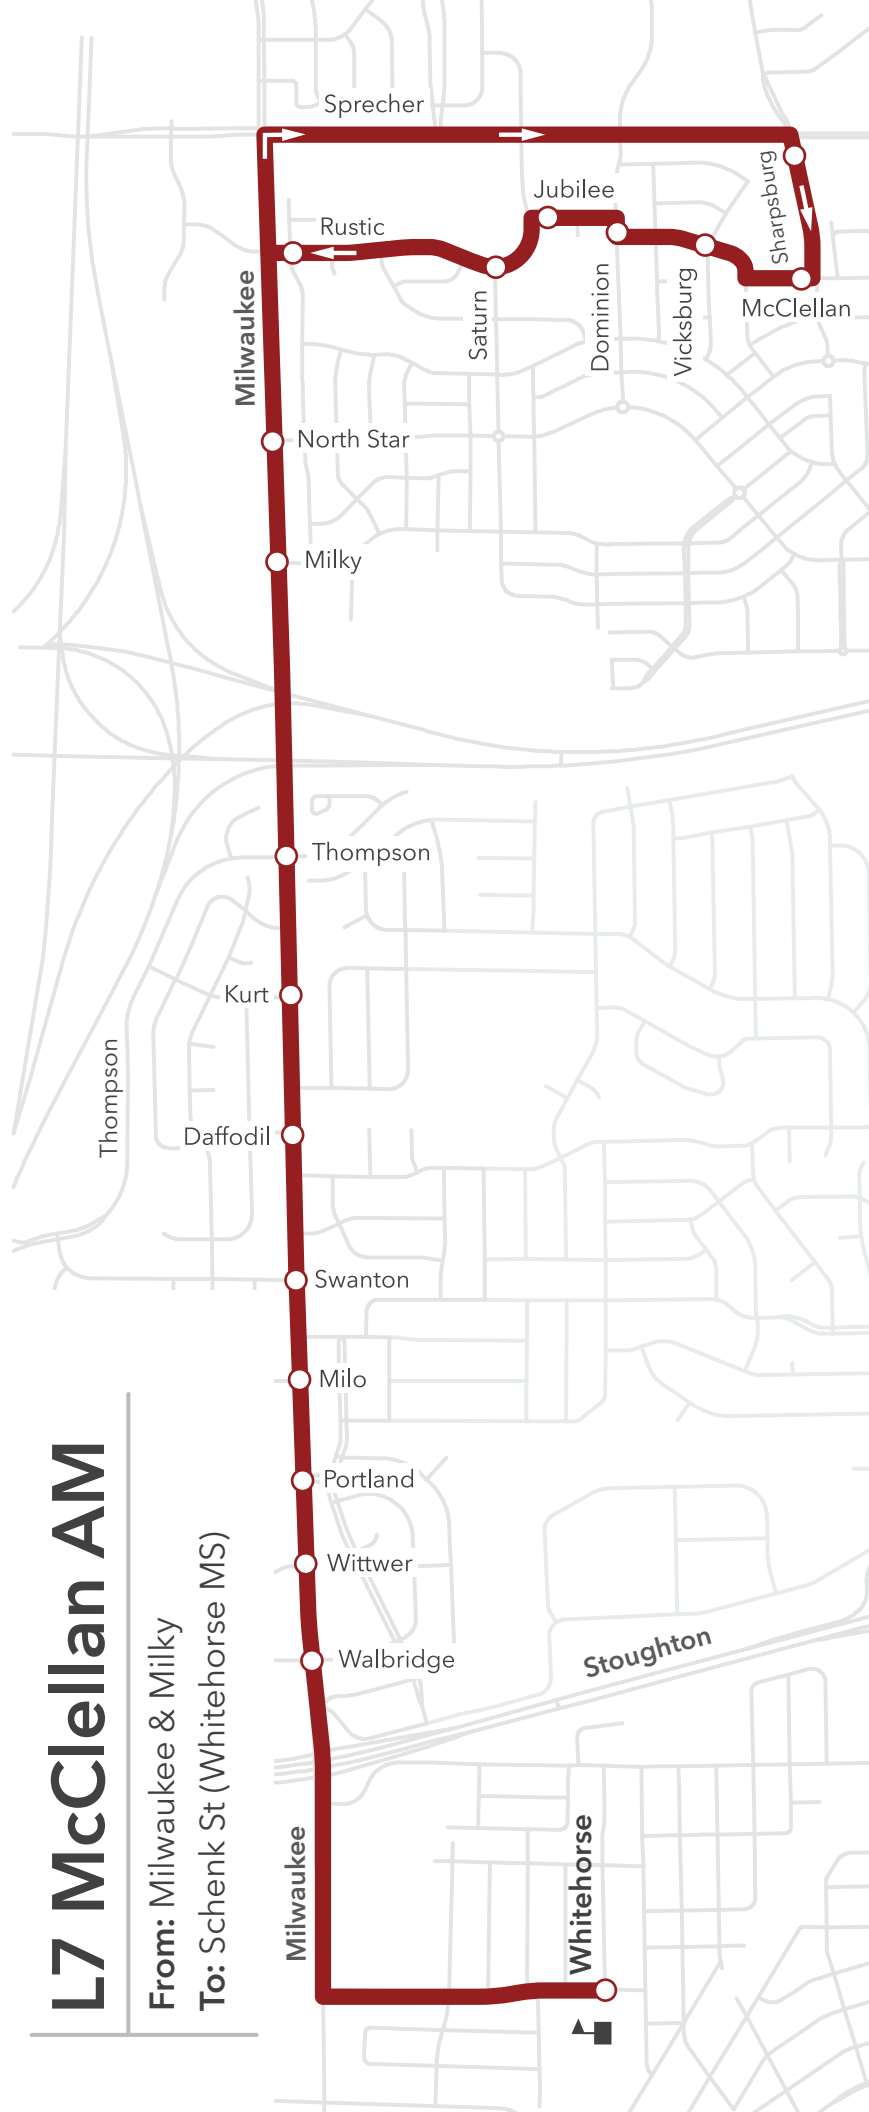

L1 Acewood AM

From: Cottage Grove & Lumbermans

To: Schenk St (Whitehorse MS)

L1 Acewood PM

From: Schenk St (Whitehorse MS)

To: Walbridge & Alvarez

L7 McClellan AM

From: Milwaukee & Milky

To: Schenk St (Whitehorse MS)

L7 Sprecher AM

From: Milwaukee & Rustic

To: Schenk St (Whitehorse MS)

L7 Sprecher PM

From: Schenk St (Whitehorse MS)

To: Milwaukee & Rustic

L1 Sycamore AM

From: Nakoosa & Commercial
To: Schenk St (Whitehorse MS)

L1 Thompson AM

From: Cottage Grove & Flora
To: Schenk St (Whitehorse MS)

L1 Thompson PM

From: Schenk St (Whitehorse MS)

To: Cottage Grove & Flora

L1 Thompson/Acewood PM

From: Schenk St (Whitehorse MS)

To: Walbridge & Alvarez

L3 Sycamore/Sprecher PM

From: Schenk St (Whitehorse MS)

To: Milwaukee & Milky