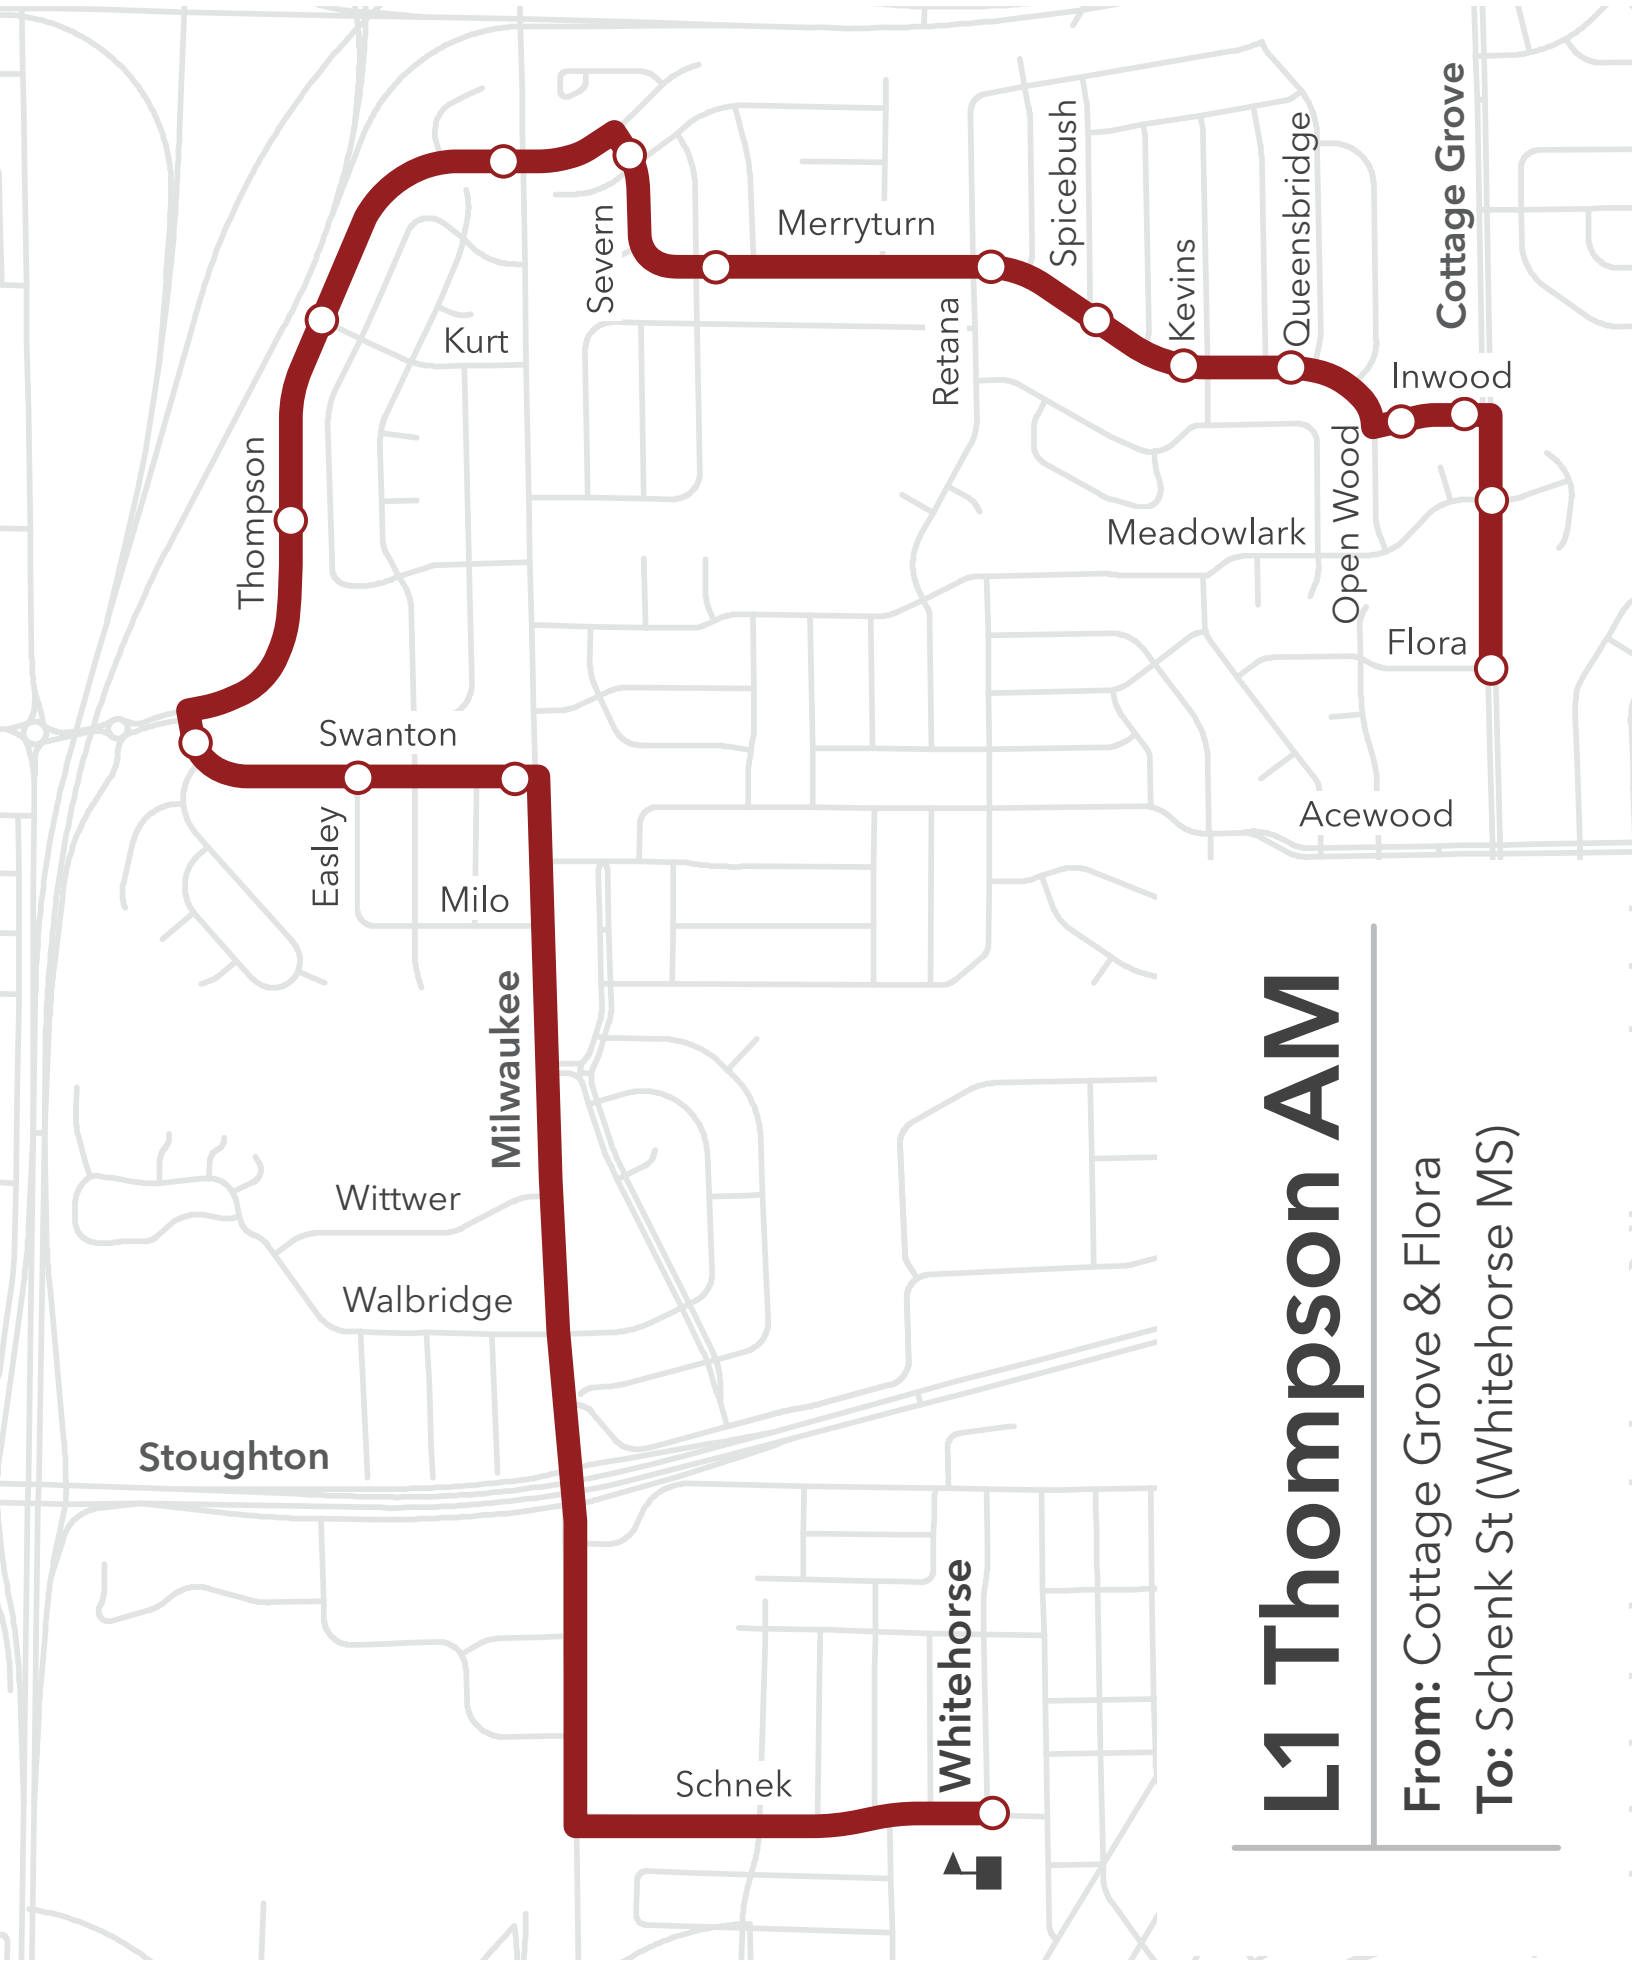

L1 Acewood AM

From: Cottage Grove & Lumbermans

To: Schenk St (Whitehorse MS)

L1 Acewood PM

From: Schenk St (Whitehorse MS)

To: Walbridge & Alvarez

L7 McClellan AM

From: Milwaukee & Milky

To: Schenk St (Whitehorse MS)

L7 Sprecher AM

From: Milwaukee & Rustic

To: Schenk St (Whitehorse MS)

L7 Sprecher PM

From: Schenk St (Whitehorse MS)

To: Milwaukee & Rustic

L1 Sycamore AM

From: Nakoosa & Commercial
To: Schenk St (Whitehorse MS)

L1 Thompson AM

From: Cottage Grove & Flora
To: Schenk St (Whitehorse MS)

L1 Thompson PM

From: Schenk St (Whitehorse MS)

To: Cottage Grove & Flora

L1 Thompson/Acewood PM

From: Schenk St (Whitehorse MS)

To: Walbridge & Alvarez

L3 Sycamore/Sprecher PM

From: Schenk St (Whitehorse MS)

To: Milwaukee & Milky