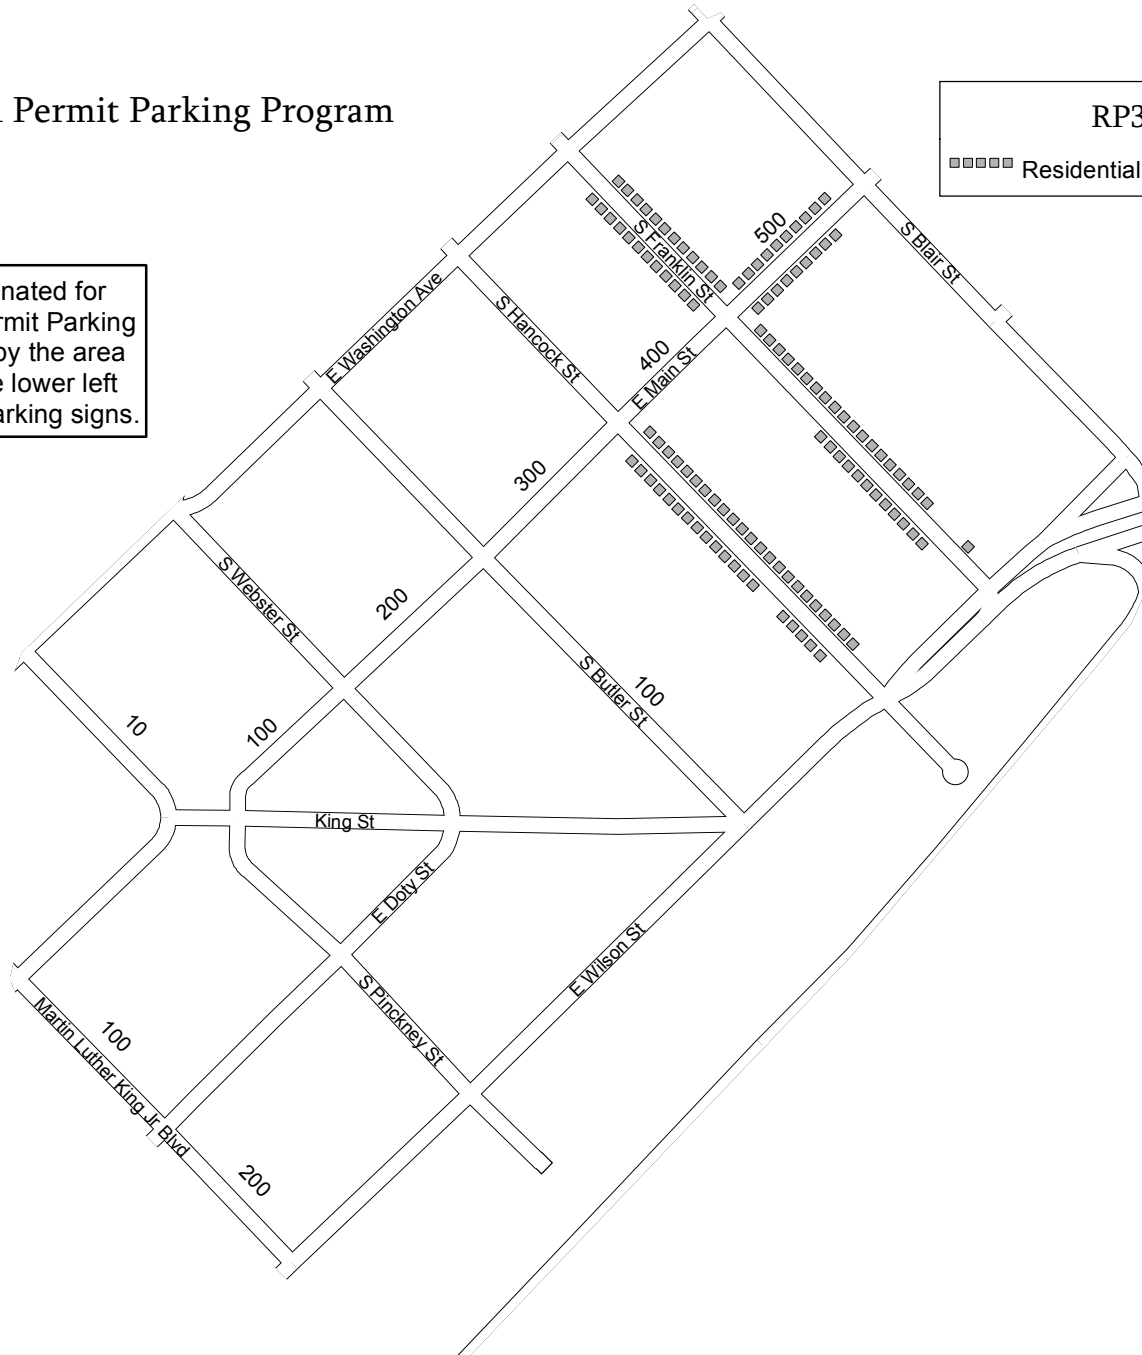

Area 1 Residential Permit Parking Program

Area Designation

Streets designated for Residential Permit Parking are indicated by the area number in the lower left corner of the parking signs.

RP3 restrictions
Residential Permit Parking, 1 hour limit

0 200 Feet

Map date: 7/17/2017

IMPORTANT: RP3 permit applies only when no other restrictions are in effect. Only blocks where RP3 parking is permitted are shown on this map. Additional restrictions exist that are not shown on this map. Parkers must comply with all posted parking restrictions. Parkers must verify parking restrictions by looking at street signs on the block where they wish to park. This map is provided for informational purposes only and should not be used to determine RP3 eligibility. For restriction and eligibility information visit www.cityofmadison.com/parking-utility.