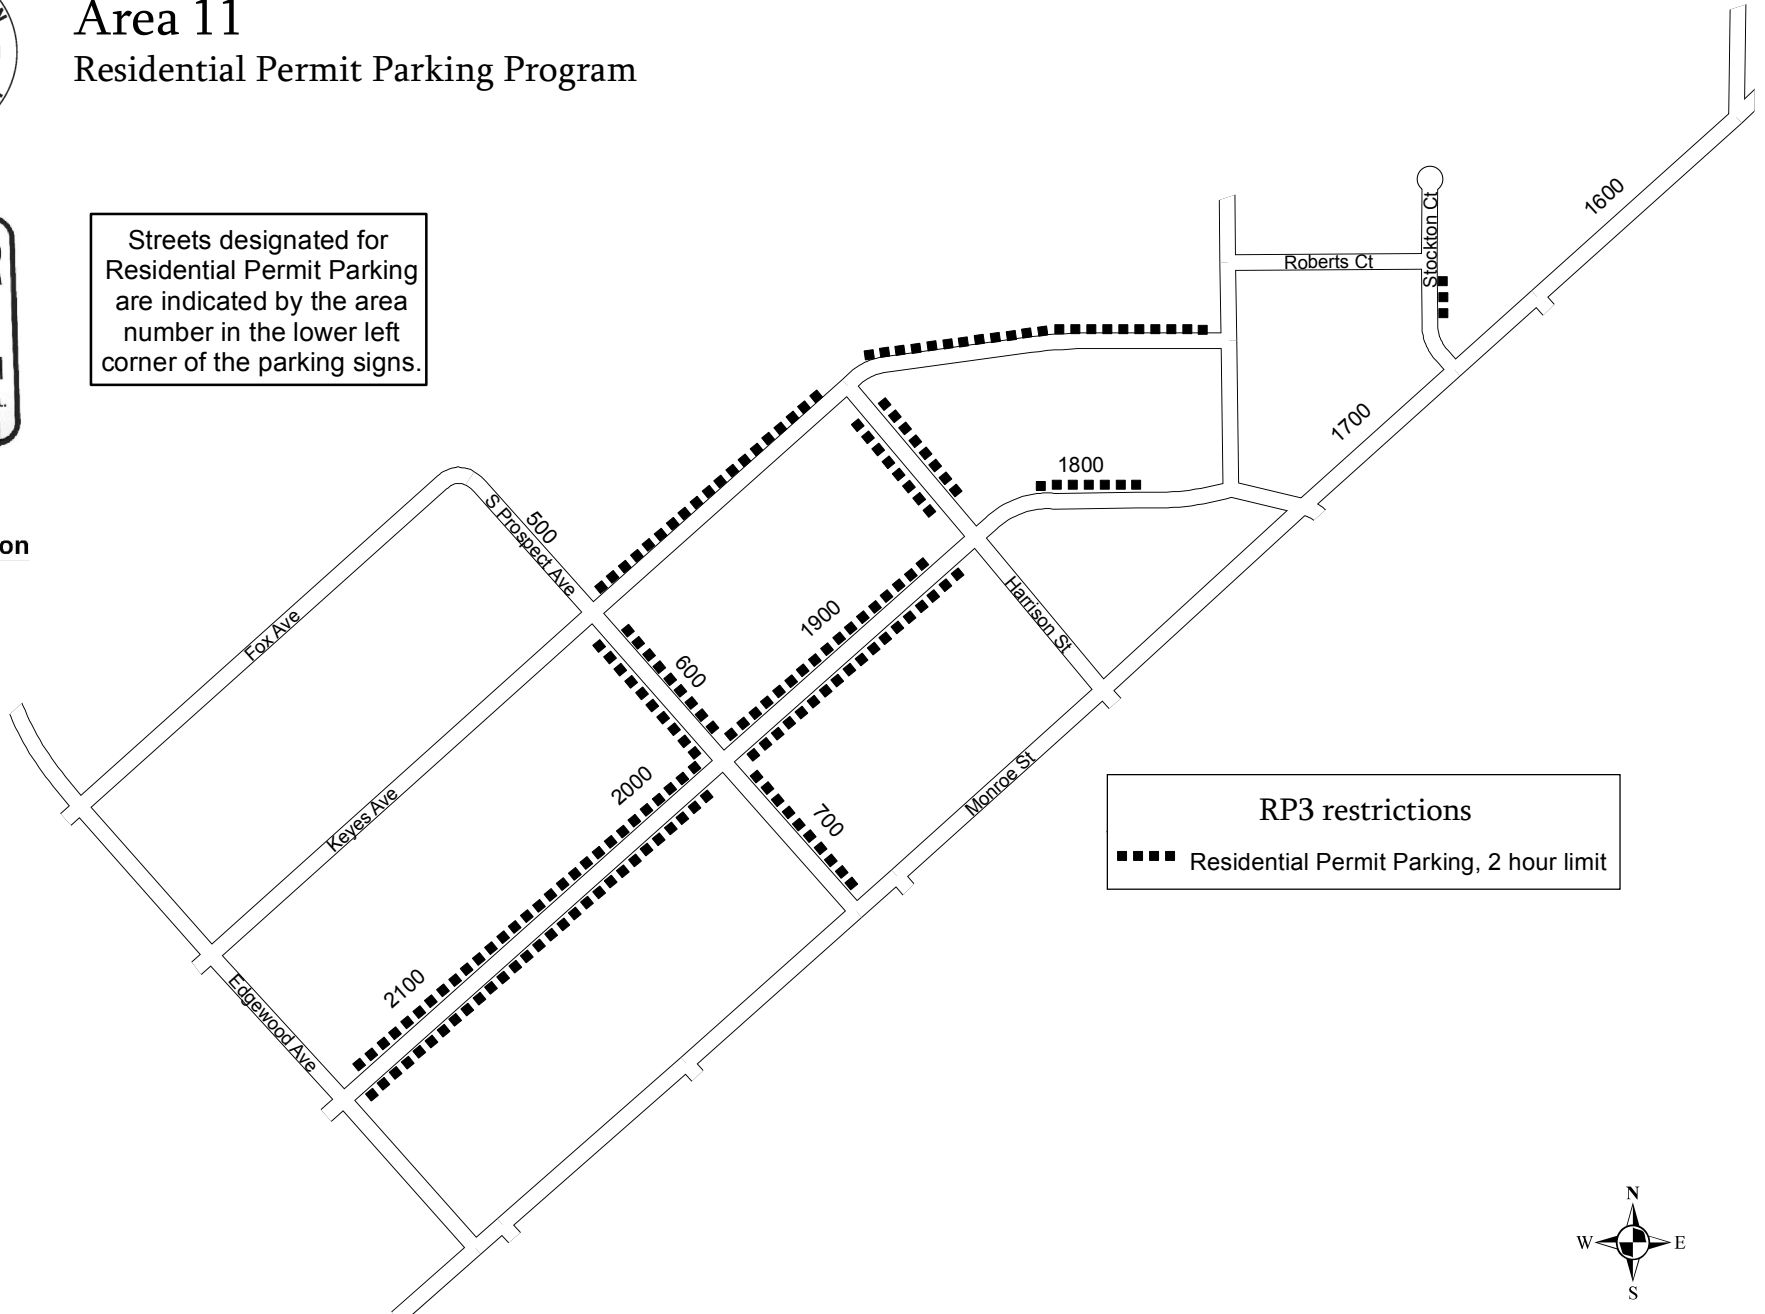

Area 11

Residential Permit Parking Program

Area Designation

Streets designated for Residential Permit Parking are indicated by the area number in the lower left corner of the parking signs.

RP3 restrictions
 - - - - Residential Permit Parking, 2 hour limit

0 200 Feet

Map date: 7/17/2017

IMPORTANT: RP3 permit applies only when no other restrictions are in effect. Only blocks where RP3 parking is permitted are shown on this map. Additional restrictions exist that are not shown on this map. Parkers must comply with all posted parking restrictions. Parkers must verify parking restrictions by looking at street signs on the block where they wish to park. This map is provided for informational purposes only and should not be used to determine RP3 eligibility. For restriction and eligibility information visit www.cityofmadison.com/parking-utility.