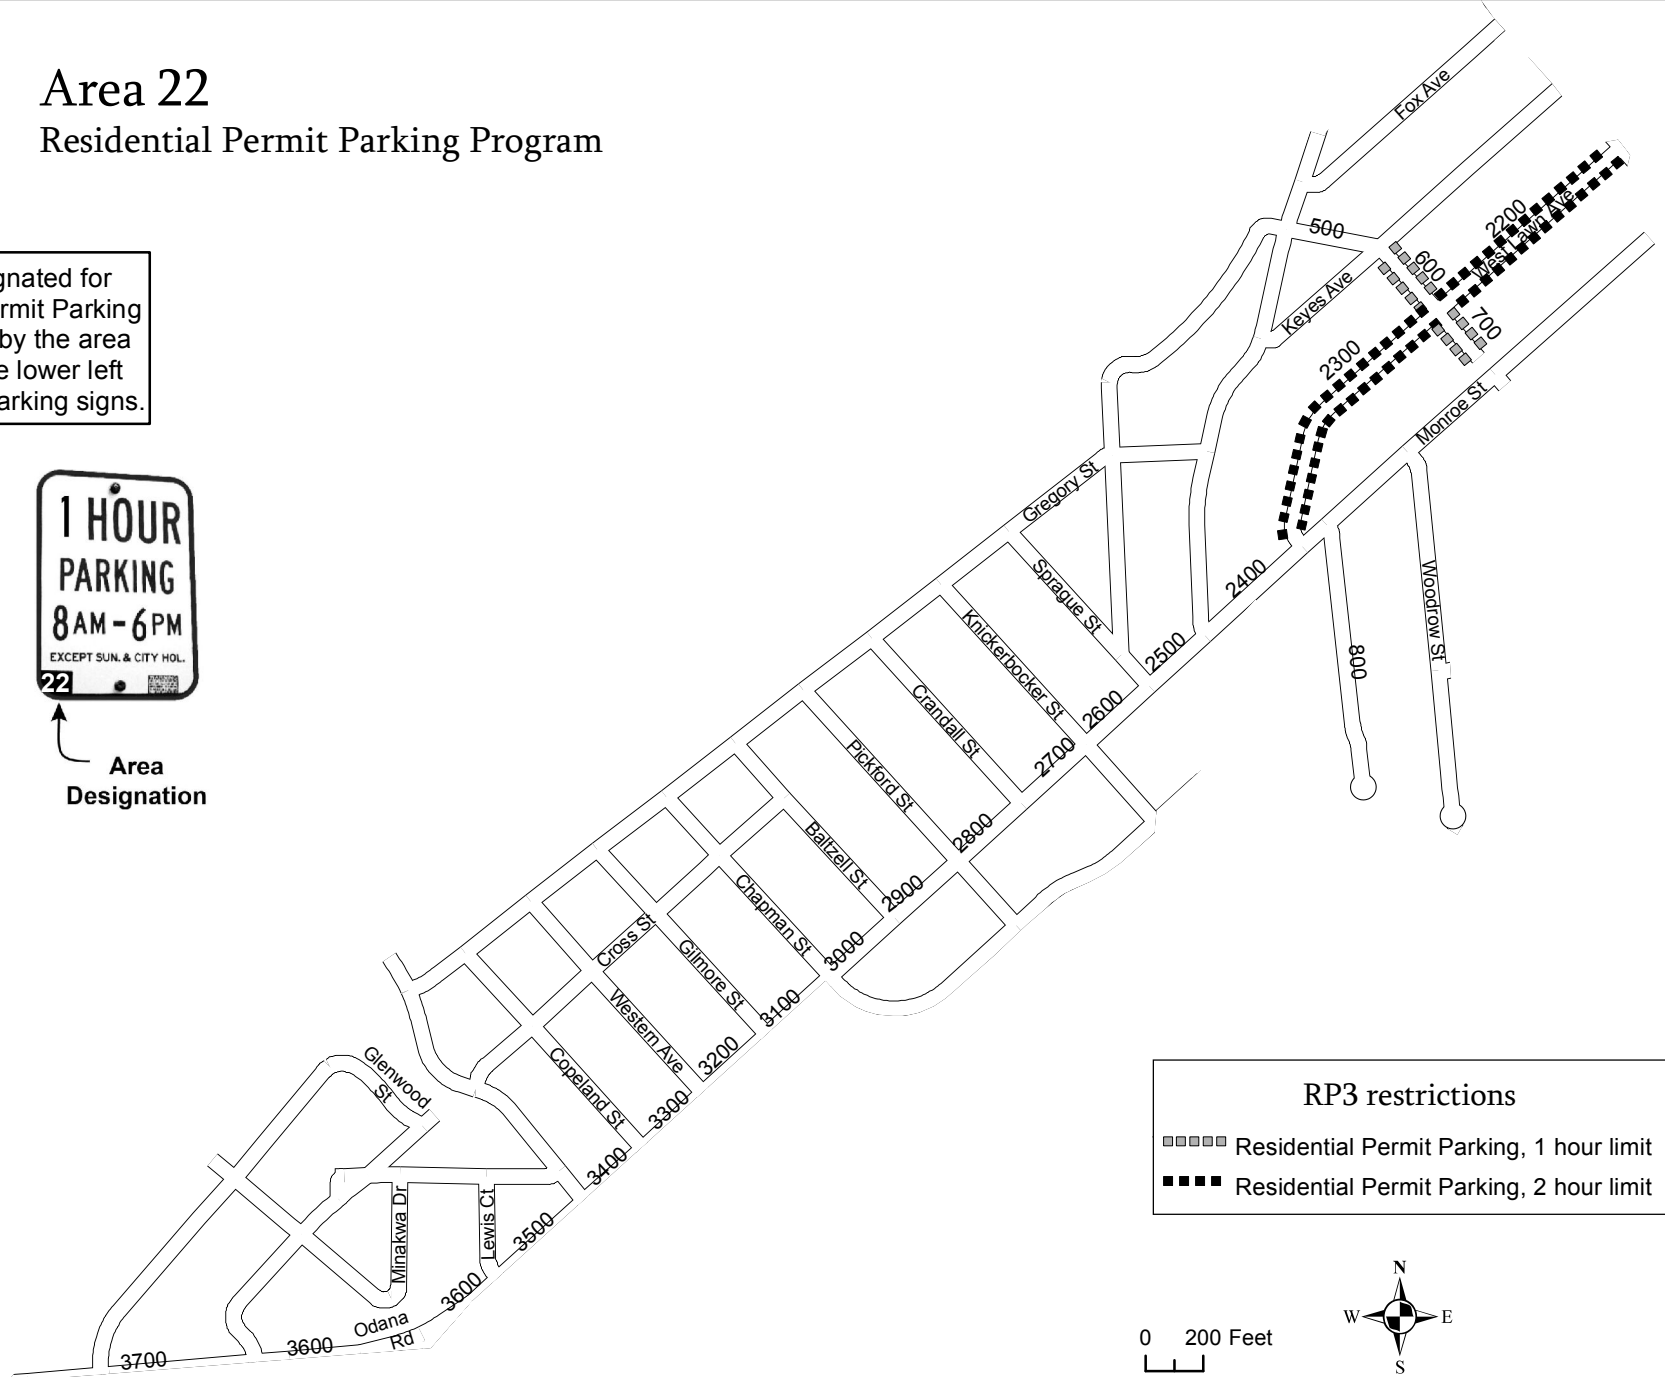

# Area 22

## Residential Permit Parking Program

Streets designated for Residential Permit Parking are indicated by the area number in the lower left corner of the parking signs.

Area Designation

Area Designation

**IMPORTANT:** RP3 permit applies only when no other restrictions are in effect. Only blocks where RP3 parking is permitted are shown on this map. Additional restrictions exist that are not shown on this map. Parkers must comply with all posted parking restrictions. Parkers must verify parking restrictions by looking at street signs on the block where they wish to park. This map is provided for informational purposes only and should not be used to determine RP3 eligibility. For restriction and eligibility information visit [www.cityofmadison.com/parking-utility](http://www.cityofmadison.com/parking-utility).