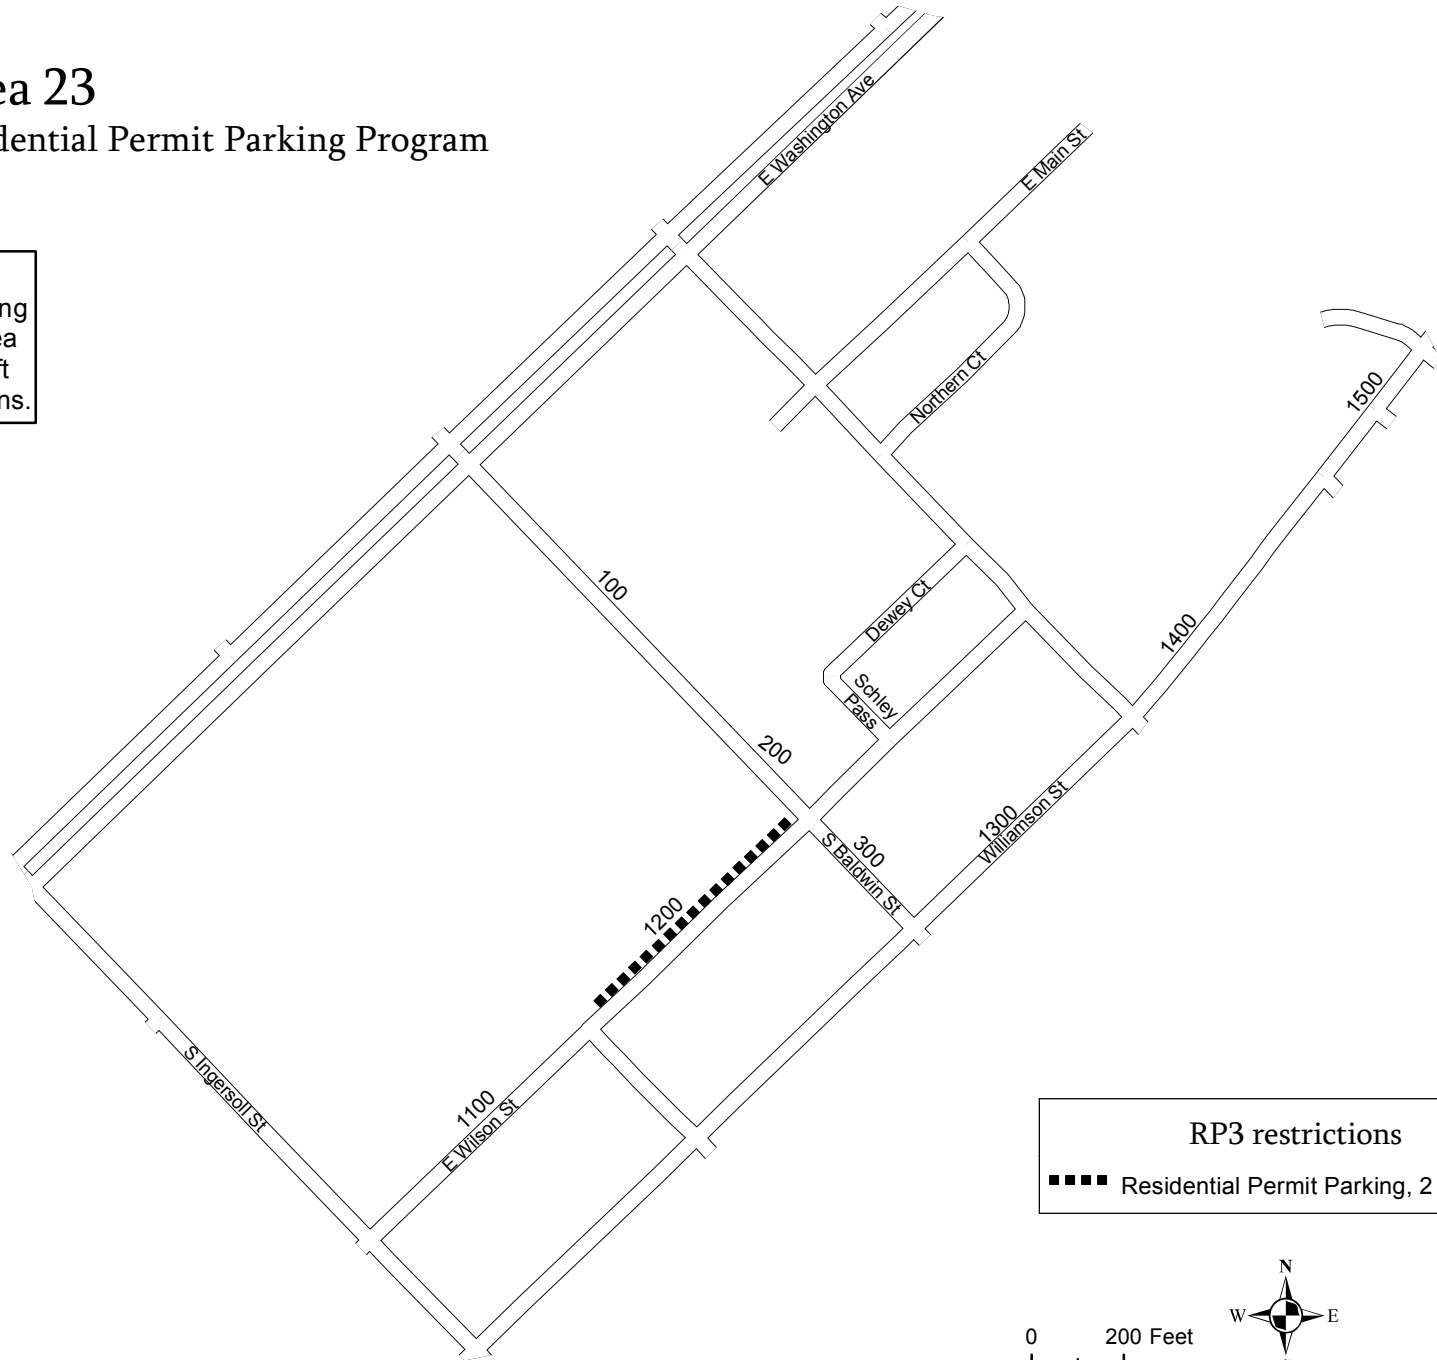

Area 23

Residential Permit Parking Program

Streets designated for Residential Permit Parking are indicated by the area number in the lower left corner of the parking signs.

Area Designation

RP3 restrictions
 ■■■ Residential Permit Parking, 2 hour limit

IMPORTANT: RP3 permit applies only when no other restrictions are in effect. Only blocks where RP3 parking is permitted are shown on this map. Additional restrictions exist that are not shown on this map. Parkers must comply with all posted parking restrictions. Parkers must verify parking restrictions by looking at street signs on the block where they wish to park. This map is provided for informational purposes only and should not be used to determine RP3 eligibility. For restriction and eligibility information visit www.cityofmadison.com/parking-utility.