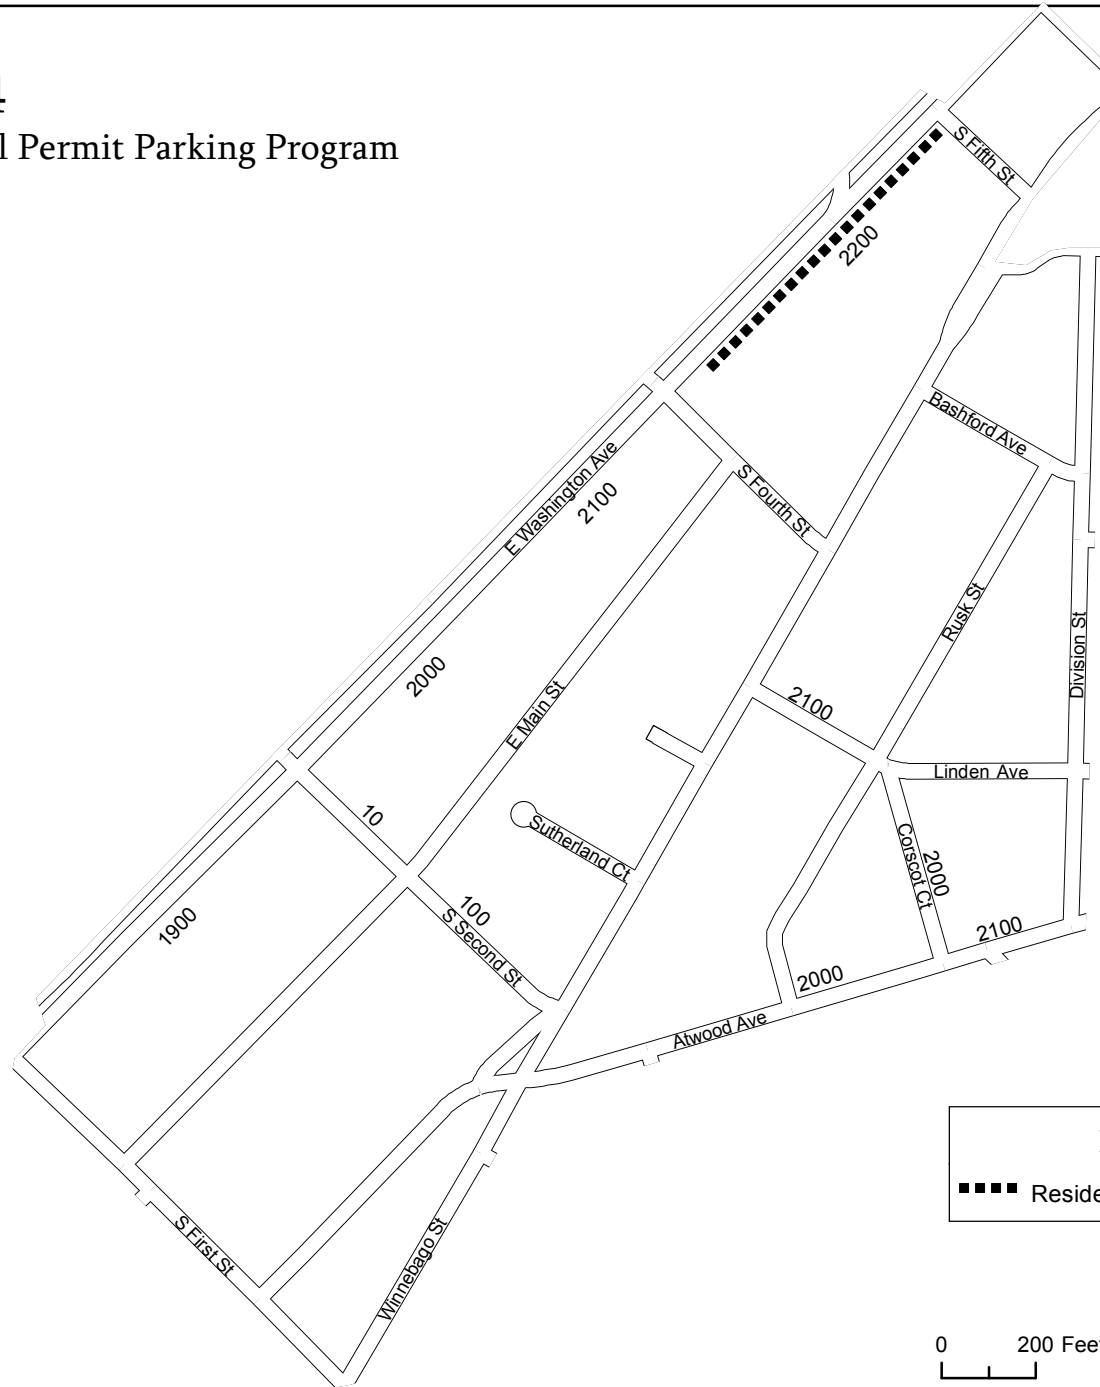

Area 24 Residential Permit Parking Program

Streets designated for Residential Permit Parking are indicated by the area number in the lower left corner of the parking signs.

Area Designation

RP3 restrictions
■■■■ Residential Permit Parking, 2 hour limit

IMPORTANT: RP3 permit applies only when no other restrictions are in effect. Only blocks where RP3 parking is permitted are shown on this map. Additional restrictions exist that are not shown on this map. Parkers must comply with all posted parking restrictions. Parkers must verify parking restrictions by looking at street signs on the block where they wish to park. This map is provided for informational purposes only and should not be used to determine RP3 eligibility. For restriction and eligibility information visit www.cityofmadison.com/parking-utility.