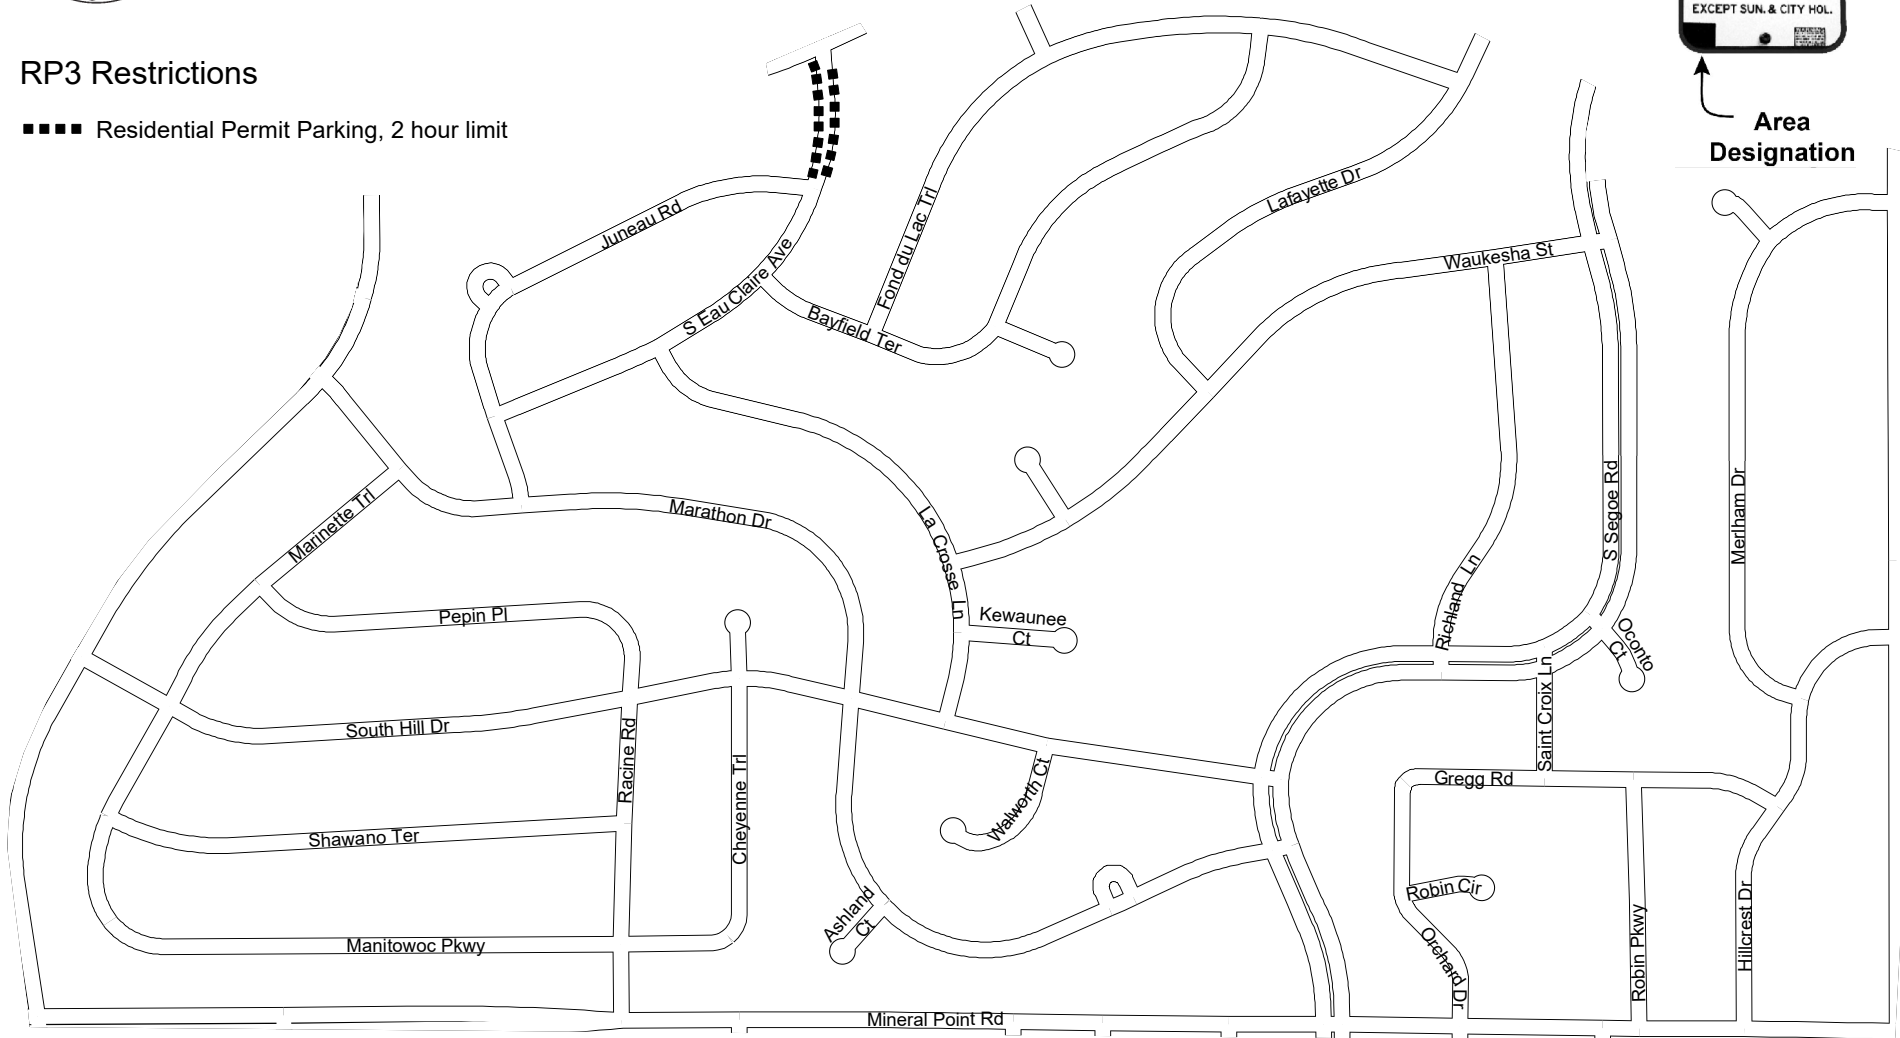

# Area 25 Residential Permit Parking Program

Streets designated for Residential Permit Parking are indicated by the area number in the lower left corner of the parking signs.

Area Designation

### RP3 Restrictions

■■■■ Residential Permit Parking, 2 hour limit

IMPORTANT: RP3 permit applies only when no other restrictions are in effect. Only blocks where RP3 parking is permitted are shown on this map. Additional restrictions exist that are not shown on this map. Parkers must comply with all posted parking restrictions. Parkers must verify parking restrictions by looking at street signs on the block where they wish to park. This map is provided for informational purposes only and should not be used to determine RP3 eligibility. For restriction and eligibility information visit [www.cityofmadison.com/parking-utility](http://www.cityofmadison.com/parking-utility).

Map date: 7/19/2019