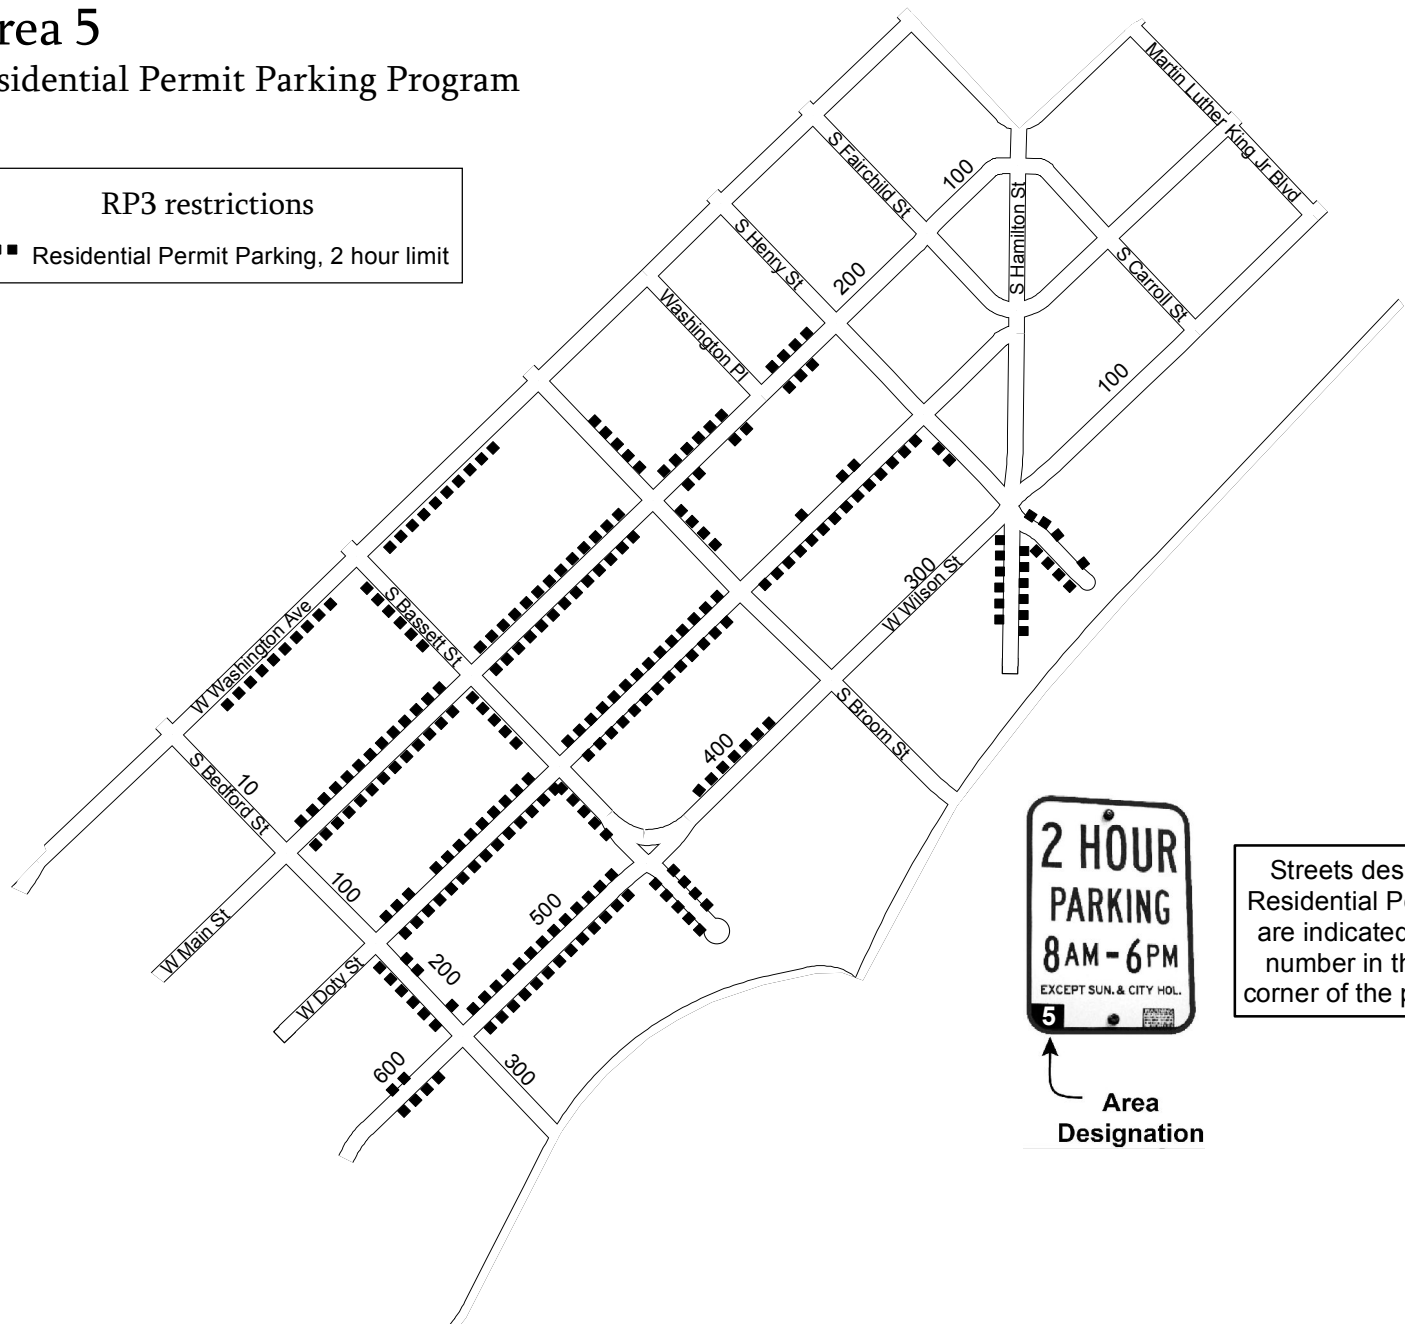

# Area 5

## Residential Permit Parking Program

**RP3 restrictions**  
 ■■■■ Residential Permit Parking, 2 hour limit

Streets designated for Residential Permit Parking are indicated by the area number in the lower left corner of the parking signs.

Area Designation

0 200 Feet

Map date: 7/17/2017

**IMPORTANT:** RP3 permit applies only when no other restrictions are in effect. Only blocks where RP3 parking is permitted are shown on this map. Additional restrictions exist that are not shown on this map. Parkers must comply with all posted parking restrictions. Parkers must verify parking restrictions by looking at street signs on the block where they wish to park. This map is provided for informational purposes only and should not be used to determine RP3 eligibility. For restriction and eligibility information visit [www.cityofmadison.com/parking-utility](http://www.cityofmadison.com/parking-utility).