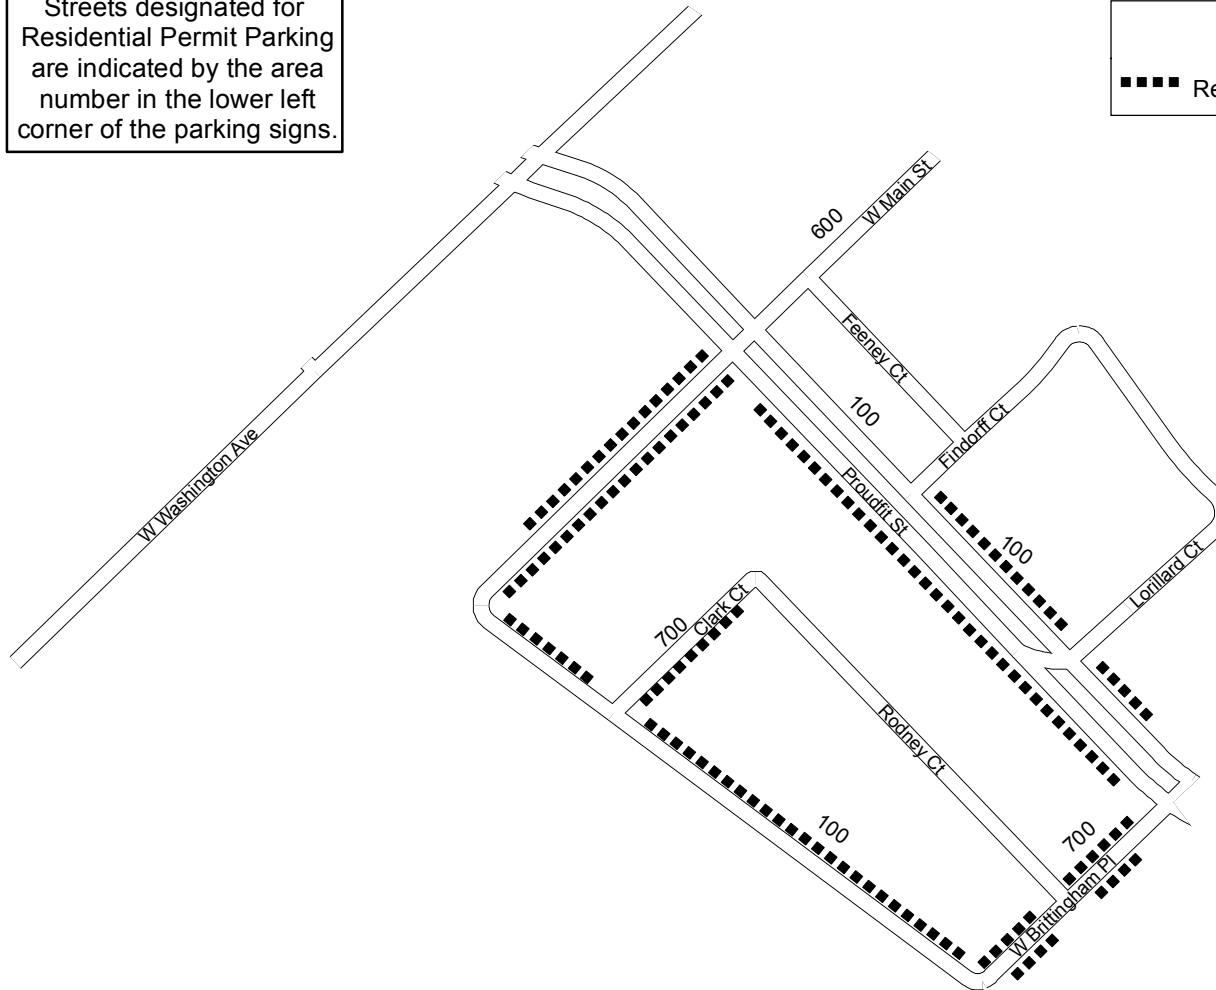

Area 6

Residential Permit Parking Program

Area Designation

Streets designated for Residential Permit Parking are indicated by the area number in the lower left corner of the parking signs.

RP3 restrictions
 ■■■ Residential Permit Parking, 2 hour limit

0 200 Feet

Map date: 7/17/2017

IMPORTANT: RP3 permit applies only when no other restrictions are in effect. Only blocks where RP3 parking is permitted are shown on this map. Additional restrictions exist that are not shown on this map. Parkers must comply with all posted parking restrictions. Parkers must verify parking restrictions by looking at street signs on the block where they wish to park. This map is provided for informational purposes only and should not be used to determine RP3 eligibility. For restriction and eligibility information visit www.cityofmadison.com/parking-utility.