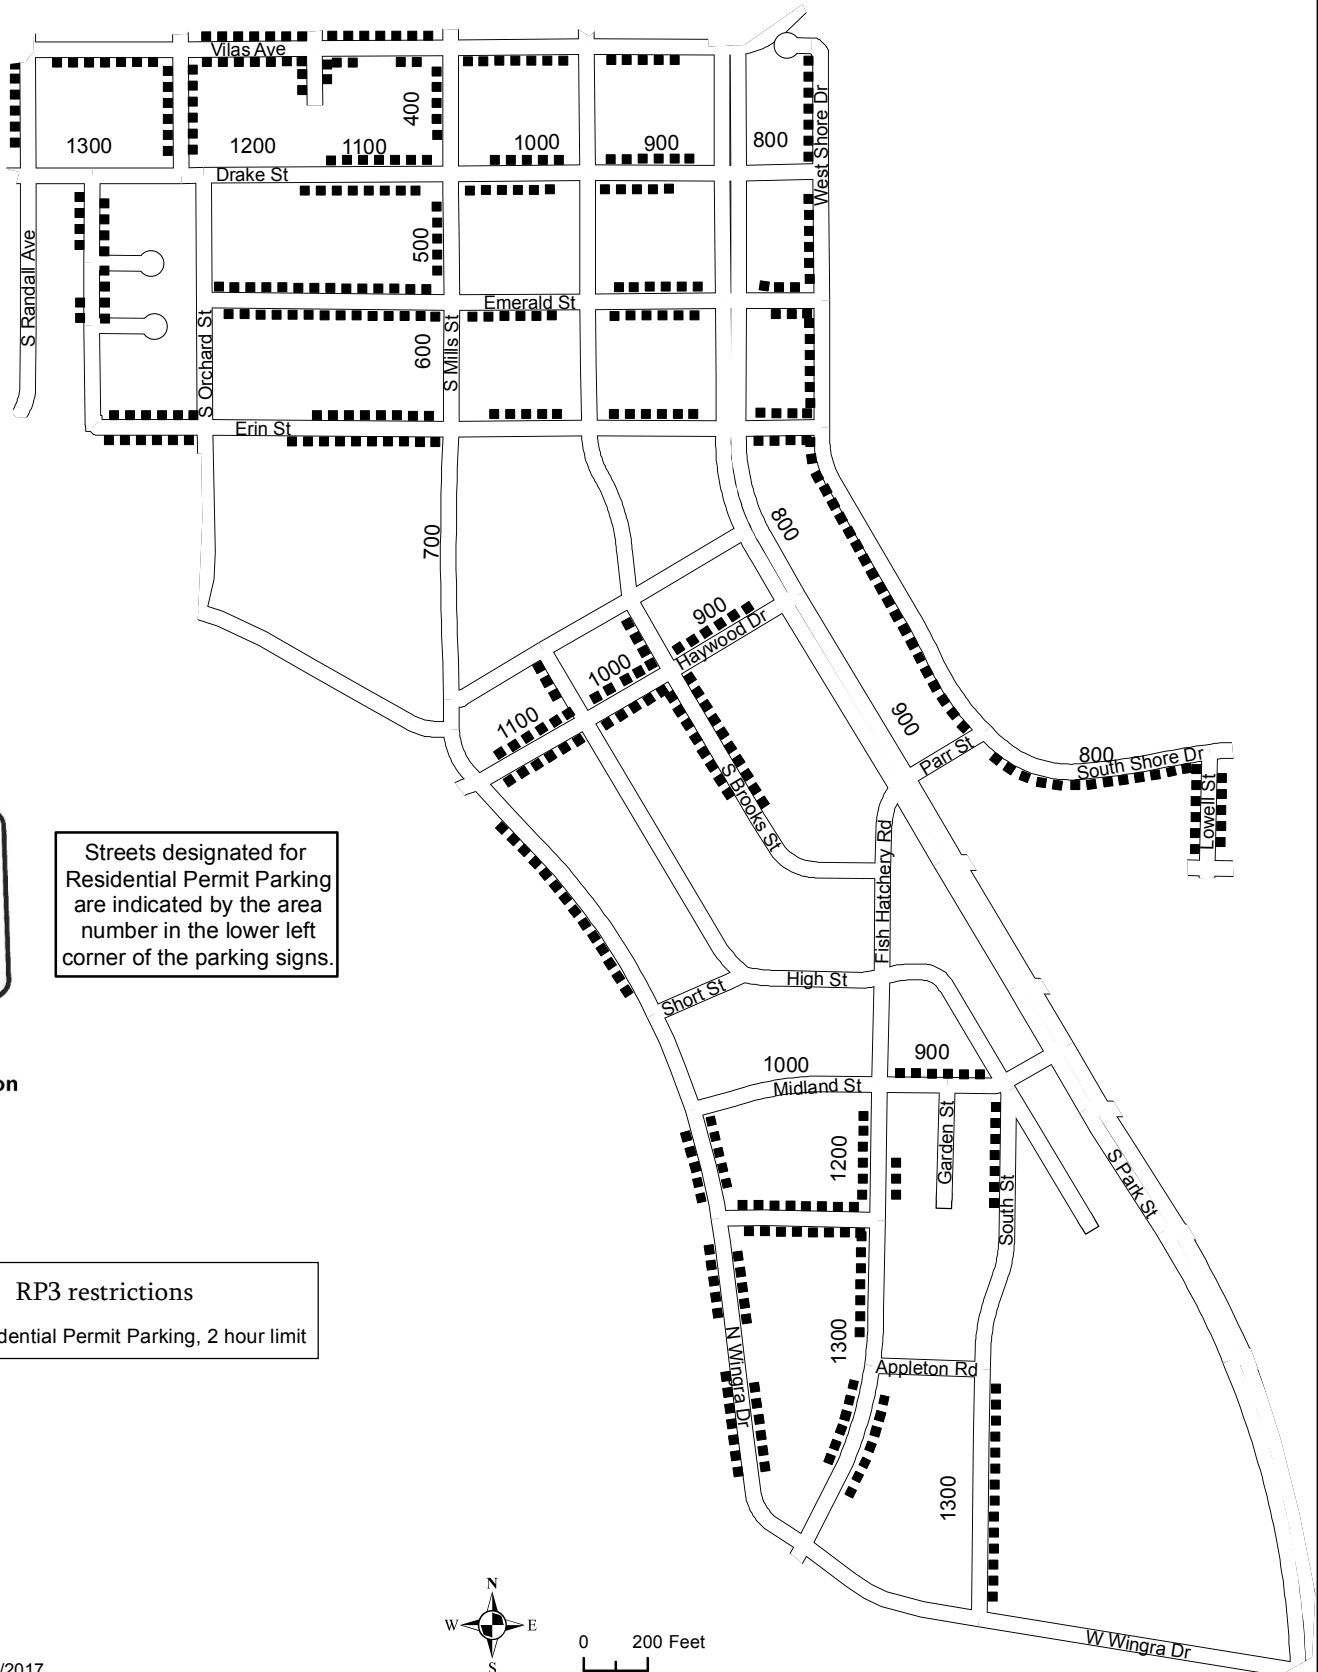

# Area 7

## Residential Permit Parking Program

Area Designation

Streets designated for Residential Permit Parking are indicated by the area number in the lower left corner of the parking signs.

RP3 restrictions  
 ■■■ Residential Permit Parking, 2 hour limit

Map date: 7/17/2017

**IMPORTANT:** RP3 permit applies only when no other restrictions are in effect. Only blocks where RP3 parking is permitted are shown on this map. Additional restrictions exist that are not shown on this map. Parkers must comply with all posted parking restrictions. Parkers must verify parking restrictions by looking at street signs on the block where they wish to park. This map is provided for informational purposes only and should not be used to determine RP3 eligibility. For restriction and eligibility information visit [www.cityofmadison.com/parking-utility](http://www.cityofmadison.com/parking-utility).