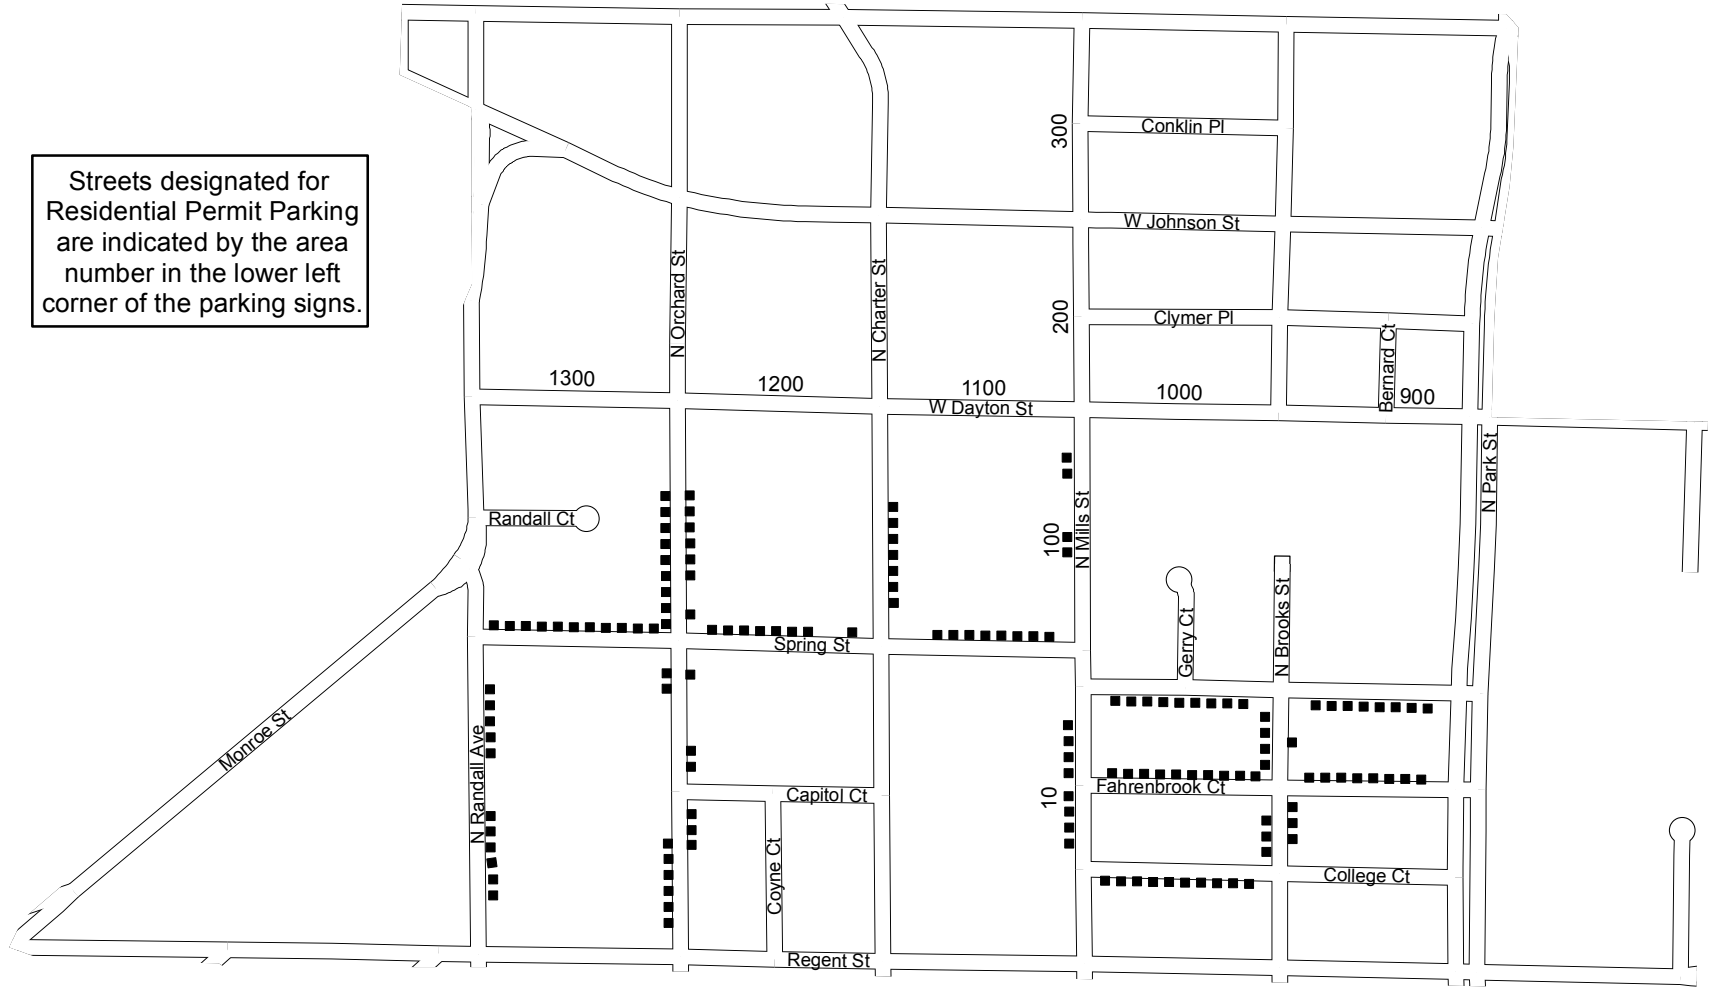

Area 9

Residential Permit Parking Program

RP3 restrictions
 ■■■ Residential Permit Parking, 2 hour limit

Area Designation

Streets designated for Residential Permit Parking are indicated by the area number in the lower left corner of the parking signs.

0 200 Feet

Map date: 7/17/2017

IMPORTANT: RP3 permit applies only when no other restrictions are in effect. Only blocks where RP3 parking is permitted are shown on this map. Additional restrictions exist that are not shown on this map. Parkers must comply with all posted parking restrictions. Parkers must verify parking restrictions by looking at street signs on the block where they wish to park. This map is provided for informational purposes only and should not be used to determine RP3 eligibility. For restriction and eligibility information visit www.cityofmadison.com/parking-utility.