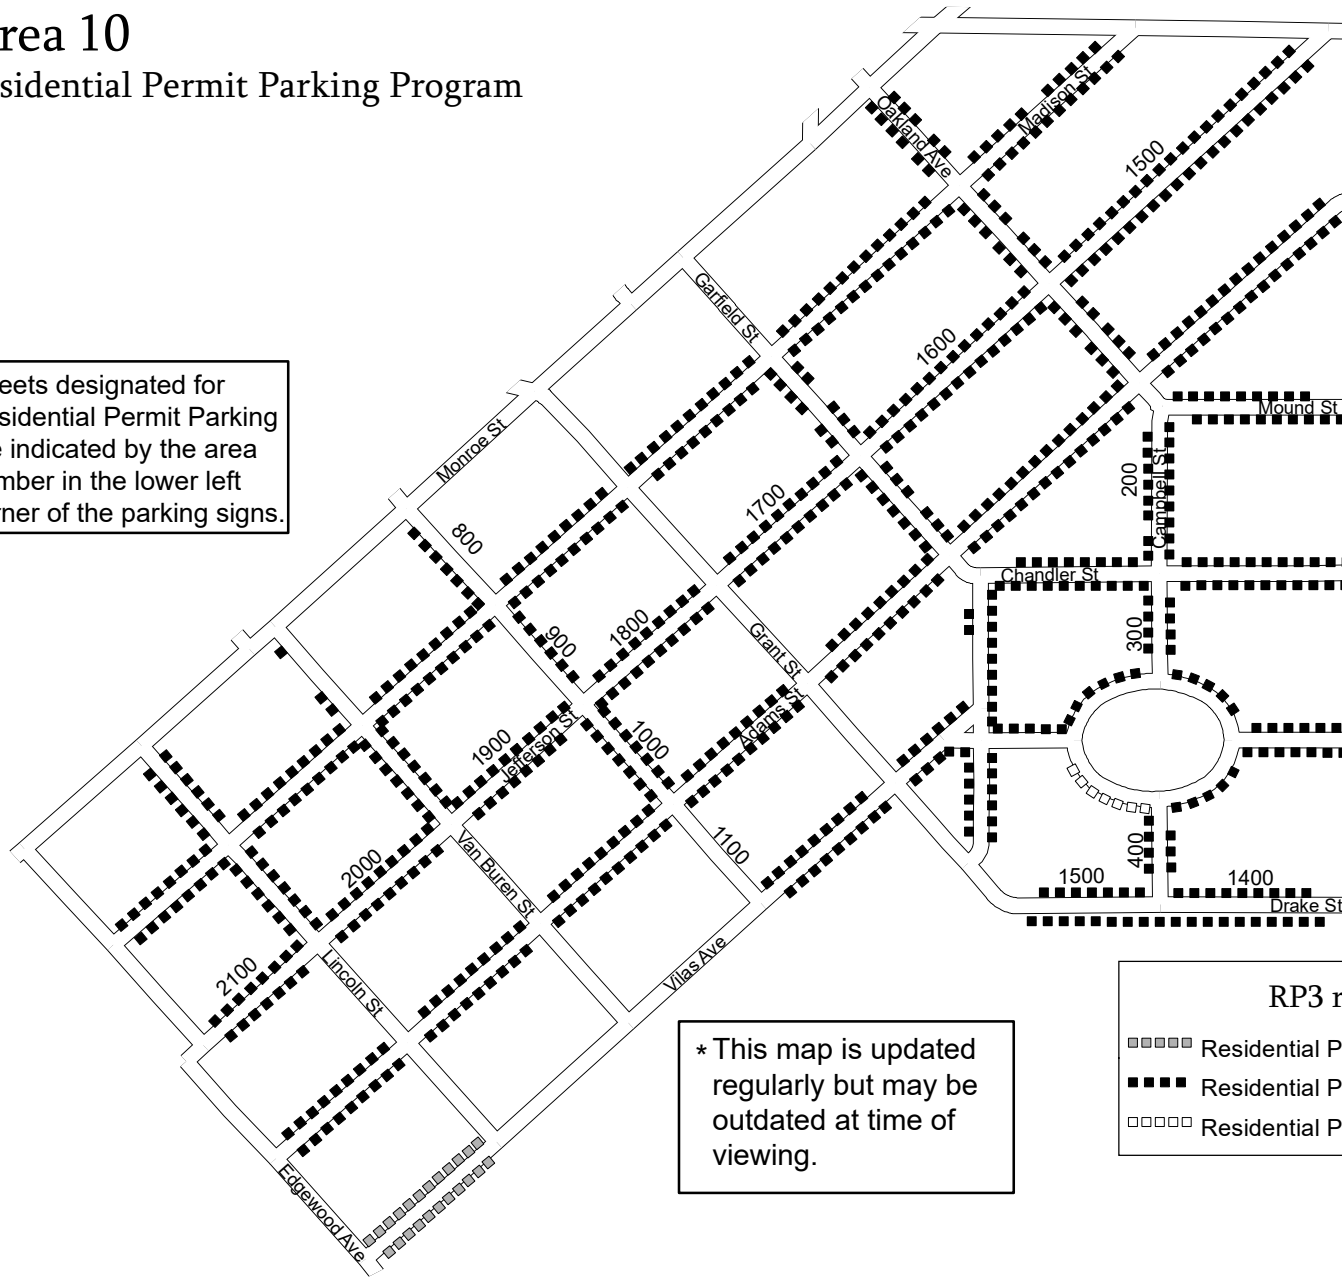

Area 10 Residential Permit Parking Program

Area Designation

Area Designation

Area Designation

Streets designated for Residential Permit Parking are indicated by the area number in the lower left corner of the parking signs.

* This map is updated regularly but may be outdated at time of viewing.

RP3 restrictions

- Residential Permit Parking, 1 hour limit
- Residential Permit Parking, 2 hour limit
- Residential Permit Parking Only

IMPORTANT: RP3 permit applies only when no other restrictions are in effect. This map only shows locations where RP3 parking is permitted, not other restriction in the same area. Parkers must comply with ALL posted parking restrictions. This map is provided for informational purposes only and should not be used to determine RP3 eligibility. For restriction and eligibility information visit <https://www.cityofmadison.com/parking/permits/residential-parking-permits>

0 200 Feet

Map date: 6/05/2024