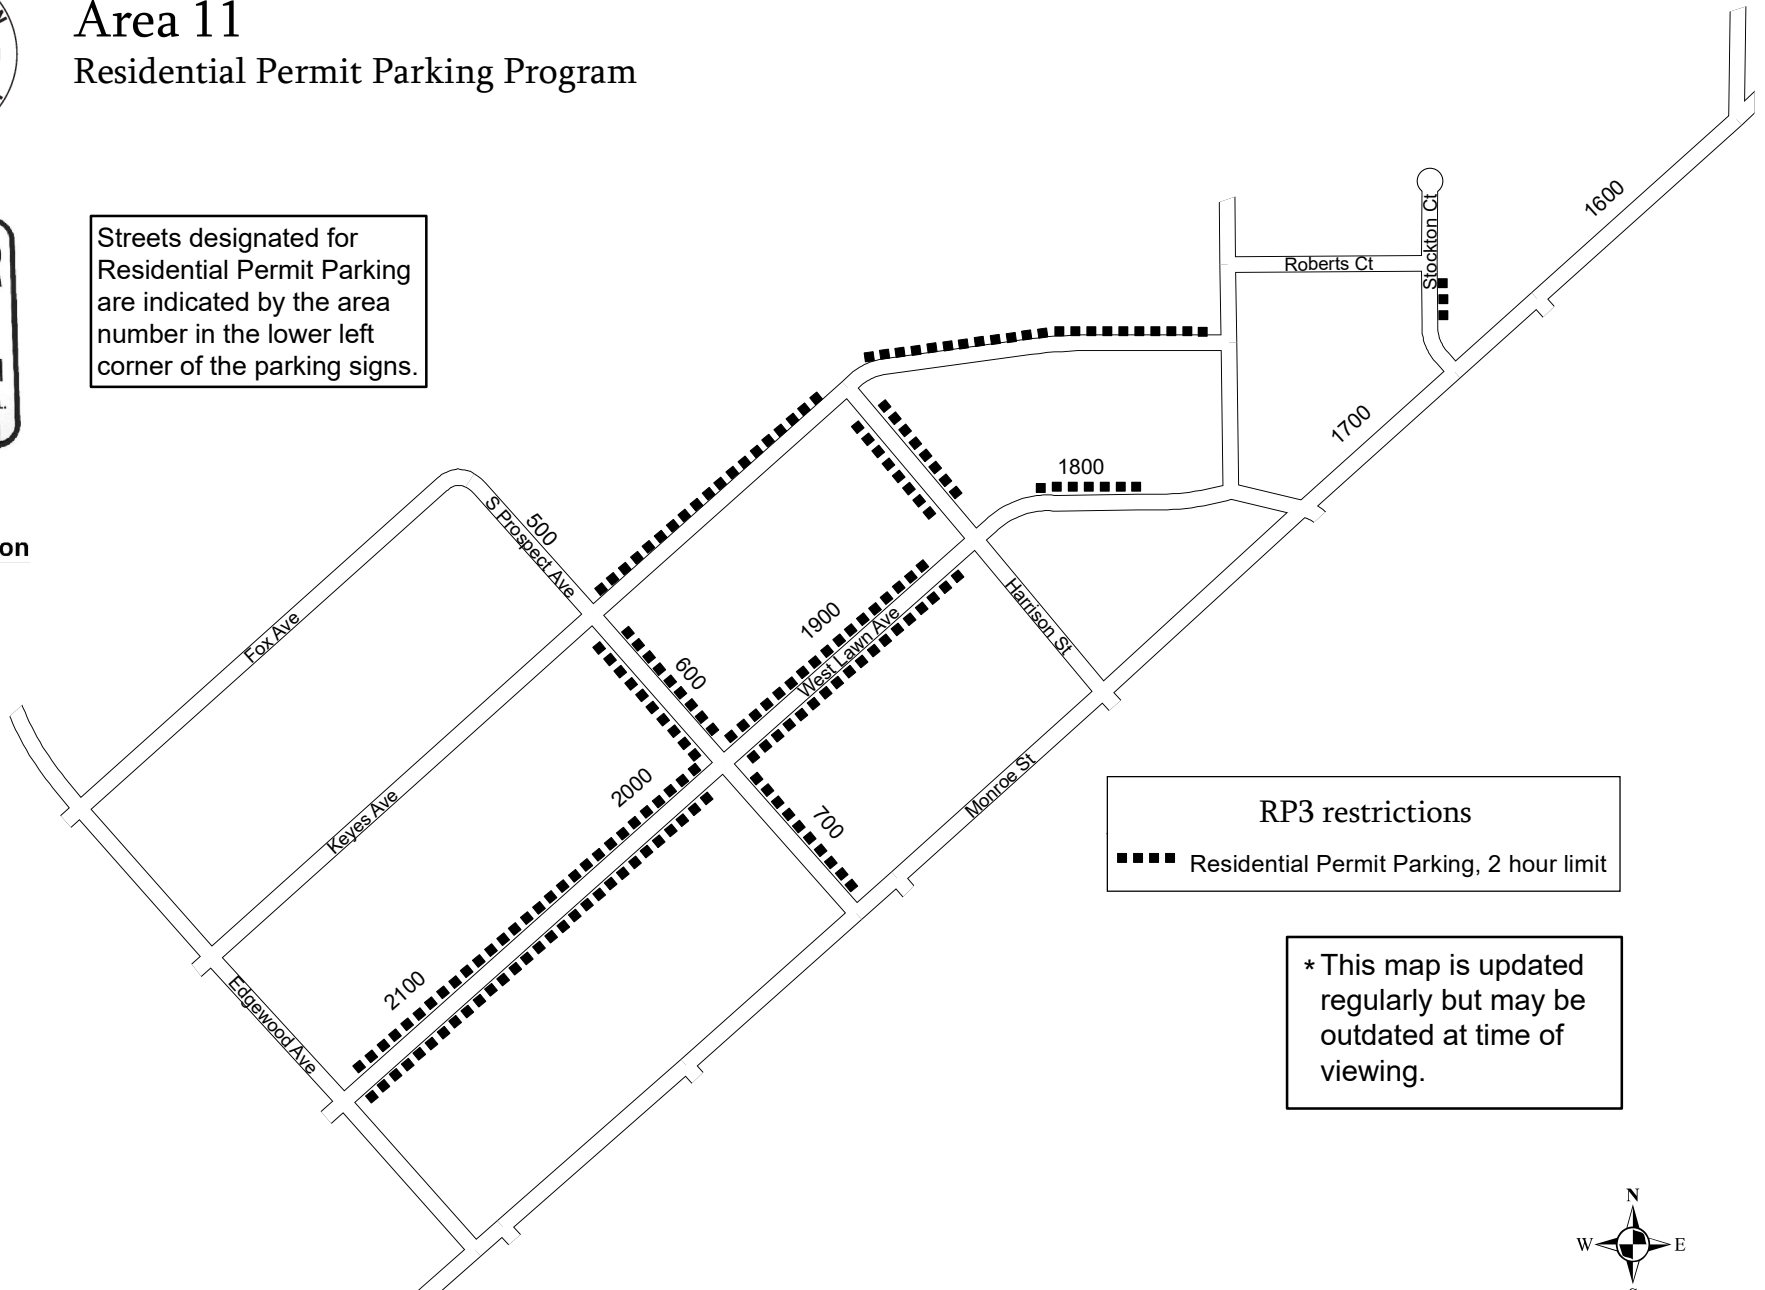

Area 11

Residential Permit Parking Program

Area Designation

Streets designated for Residential Permit Parking are indicated by the area number in the lower left corner of the parking signs.

RP3 restrictions
- - - Residential Permit Parking, 2 hour limit

* This map is updated regularly but may be outdated at time of viewing.

IMPORTANT: RP3 permit applies only when no other restrictions are in effect. This map only shows locations where RP3 parking is permitted, not other restriction in the same area. Parkers must comply with ALL posted parking restrictions. This map is provided for informational purposes only and should not be used to determine RP3 eligibility. For restriction and eligibility information visit <https://www.cityofmadison.com/parking/permits/residential-parking-permits>

Map date: 6/05/2024