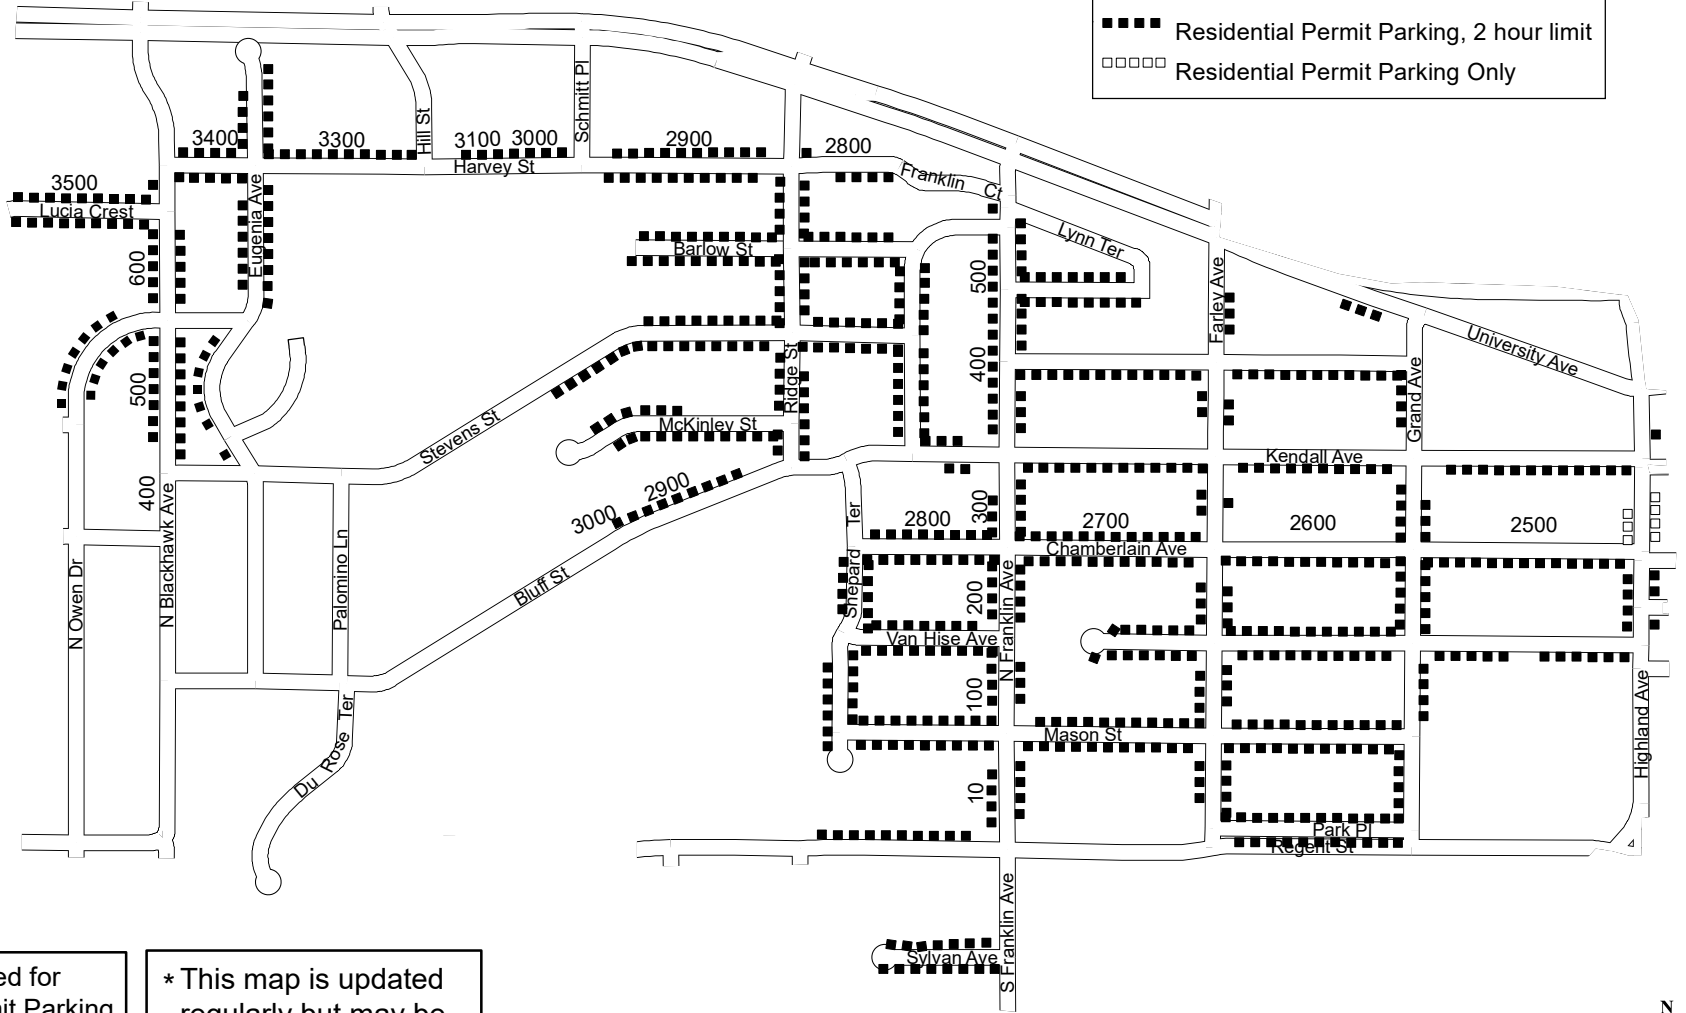

Area 16

Residential Permit Parking Program

RP3 restrictions

- Residential Permit Parking, 2 hour limit
- Residential Permit Parking Only

Area Designation

Area Designation

Streets designated for Residential Permit Parking are indicated by the area number in the lower left corner of the parking signs.

* This map is updated regularly but may be outdated at time of viewing.

IMPORTANT: RP3 permit applies only when no other restrictions are in effect. This map only shows locations where RP3 parking is permitted, not other restriction in the same area. Parkers must comply with ALL posted parking restrictions. This map is provided for informational purposes only and should not be used to determine RP3 eligibility.