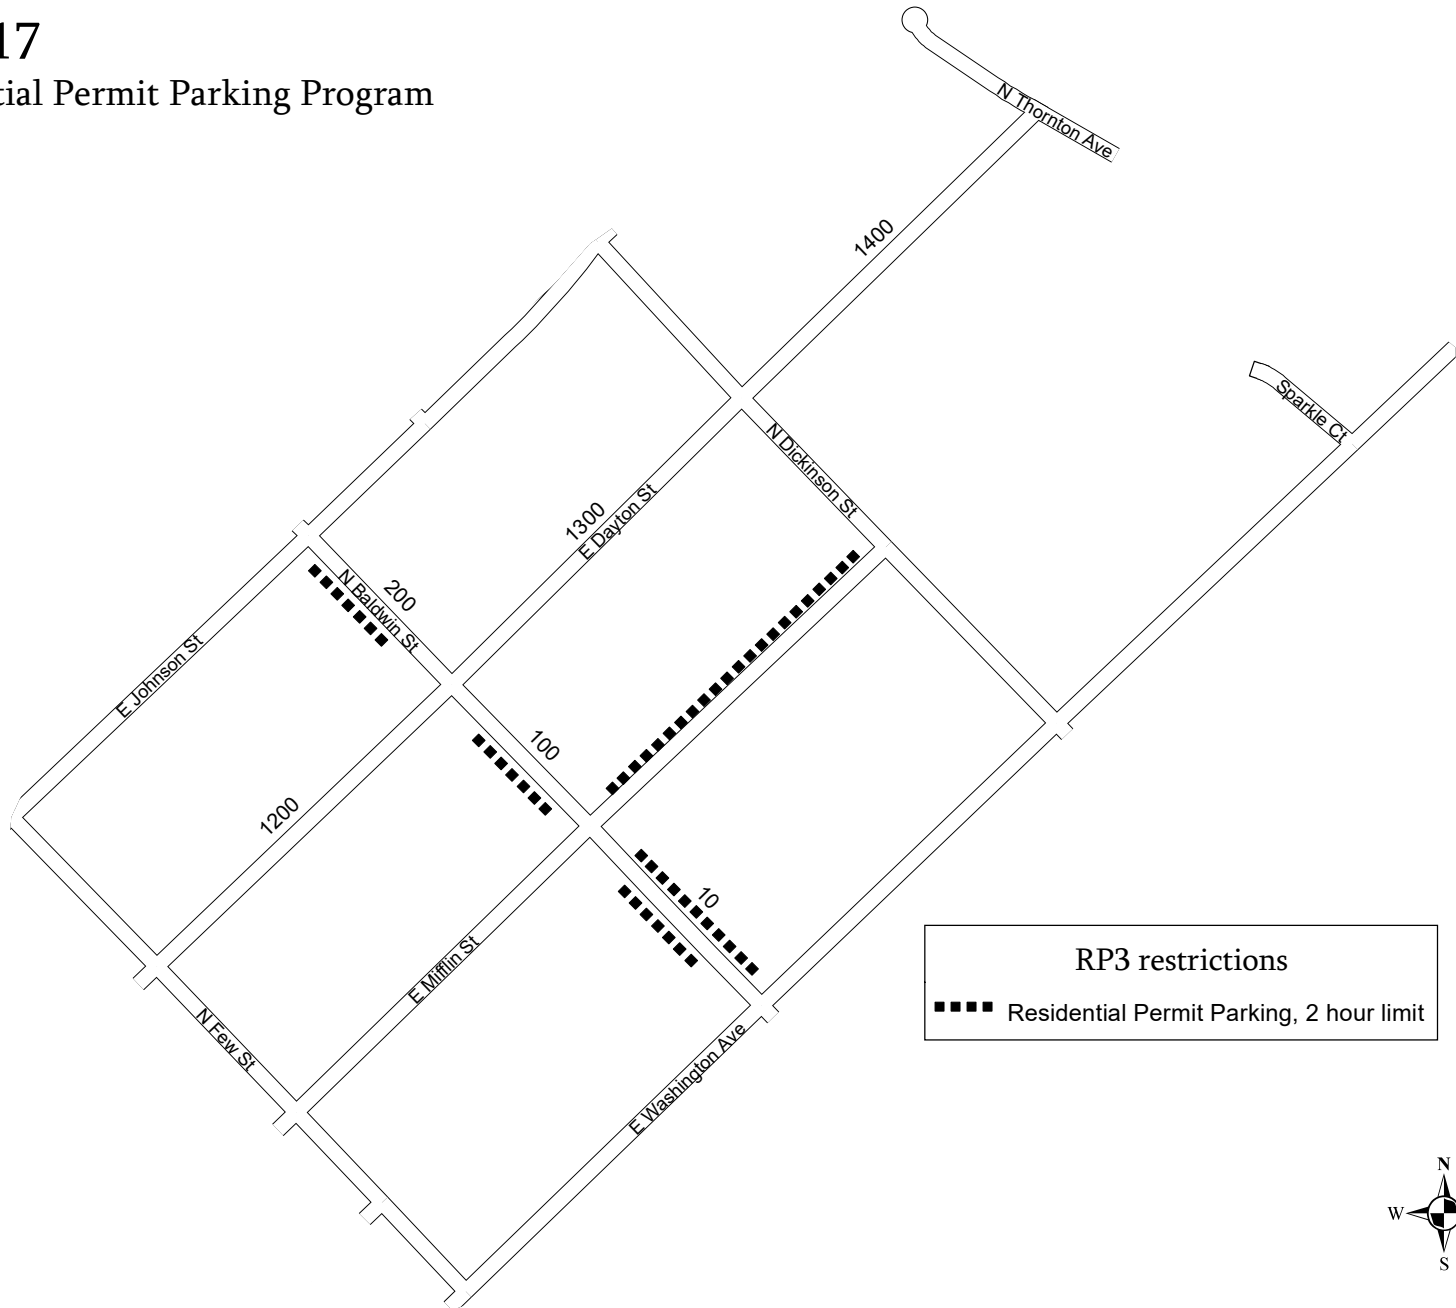

Area 17 Residential Permit Parking Program

Streets designated for Residential Permit Parking are indicated by the area number in the lower left corner of the parking signs.

Area Designation

* This map is updated regularly but may be outdated at time of viewing.

RP3 restrictions
■■■■ Residential Permit Parking, 2 hour limit

0 200 Feet

IMPORTANT: RP3 permit applies only when no other restrictions are in effect. This map only shows locations where RP3 parking is permitted, not other restriction in the same area. Parkers must comply with ALL posted parking restrictions. This map is provided for informational purposes only and should not be used to determine RP3 eligibility.