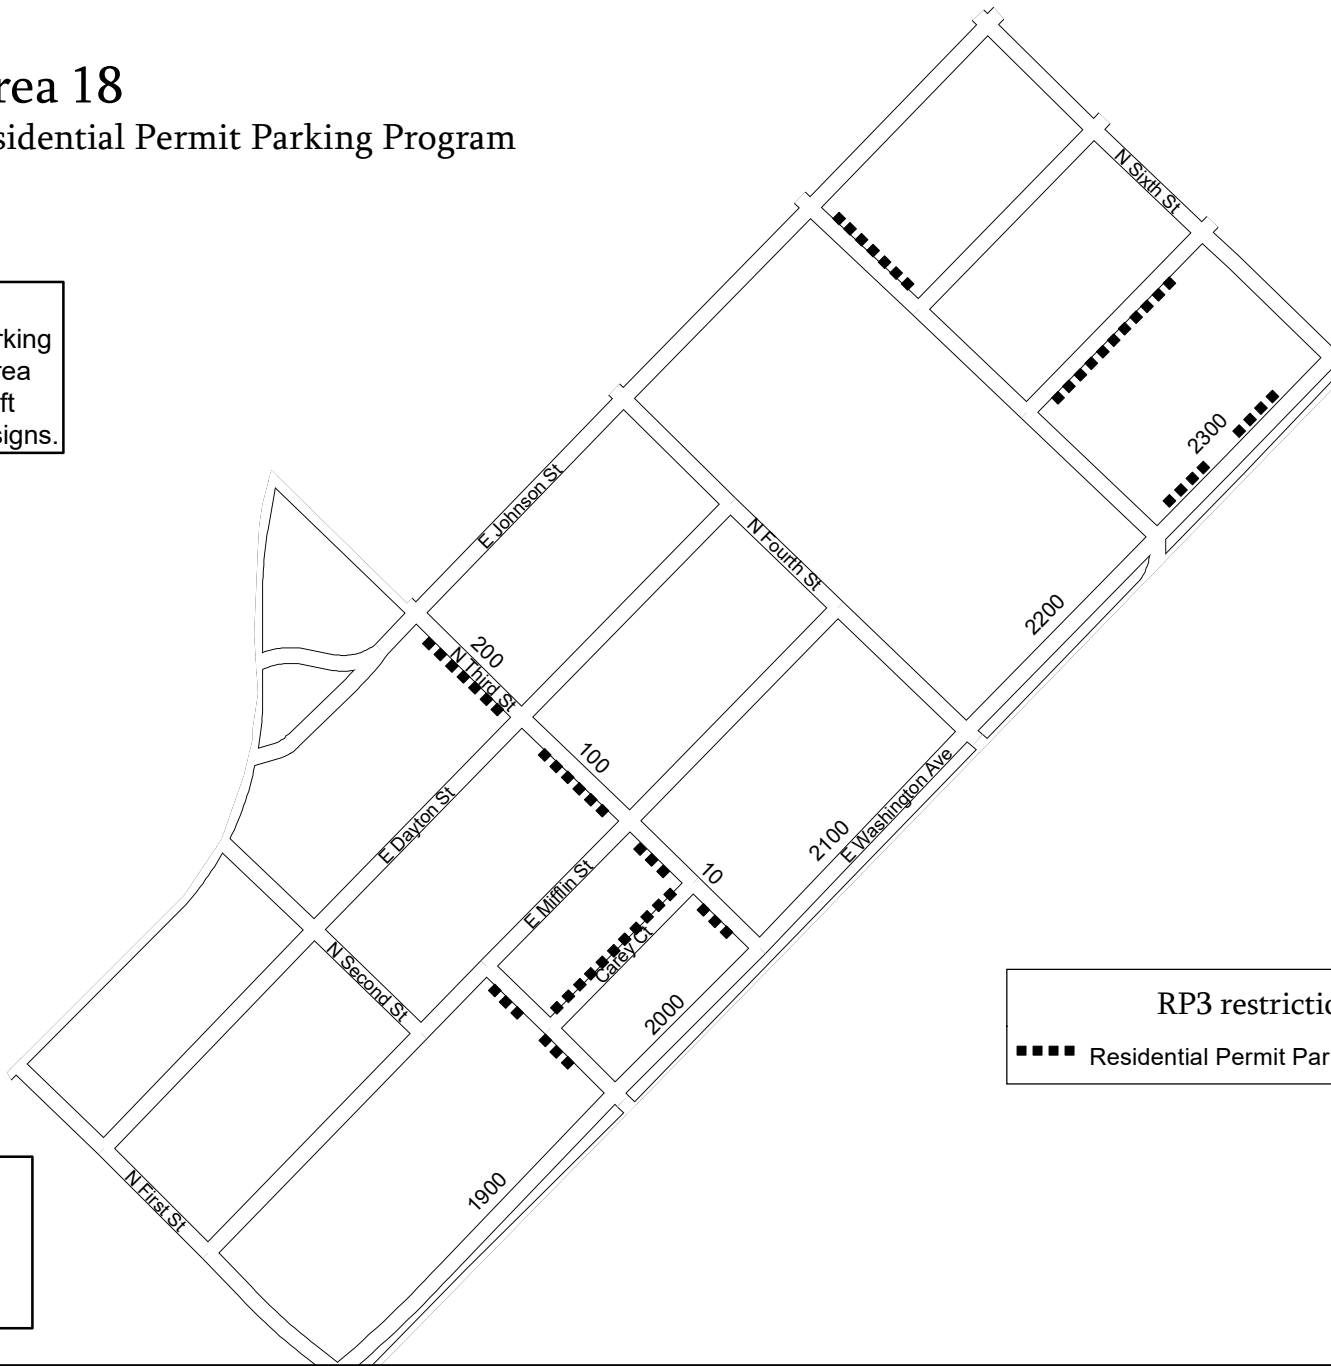

# Area 18 Residential Permit Parking Program

Streets designated for Residential Permit Parking are indicated by the area number in the lower left corner of the parking signs.

Area Designation

RP3 restrictions  
■■■■ Residential Permit Parking, 2 hour limit

\* This map is updated regularly but may be outdated at time of viewing.

**IMPORTANT:** RP3 permit applies only when no other restrictions are in effect. This map only shows locations where RP3 parking is permitted, not other restriction in the same area. Parkers must comply with ALL posted parking restrictions. This map is provided for informational purposes only and should not be used to determine RP3 eligibility. For restriction and eligibility information visit <https://www.cityofmadison.com/parking/permits/residential-parking-permits>

0 200 Feet

Map date: 6/06/2024