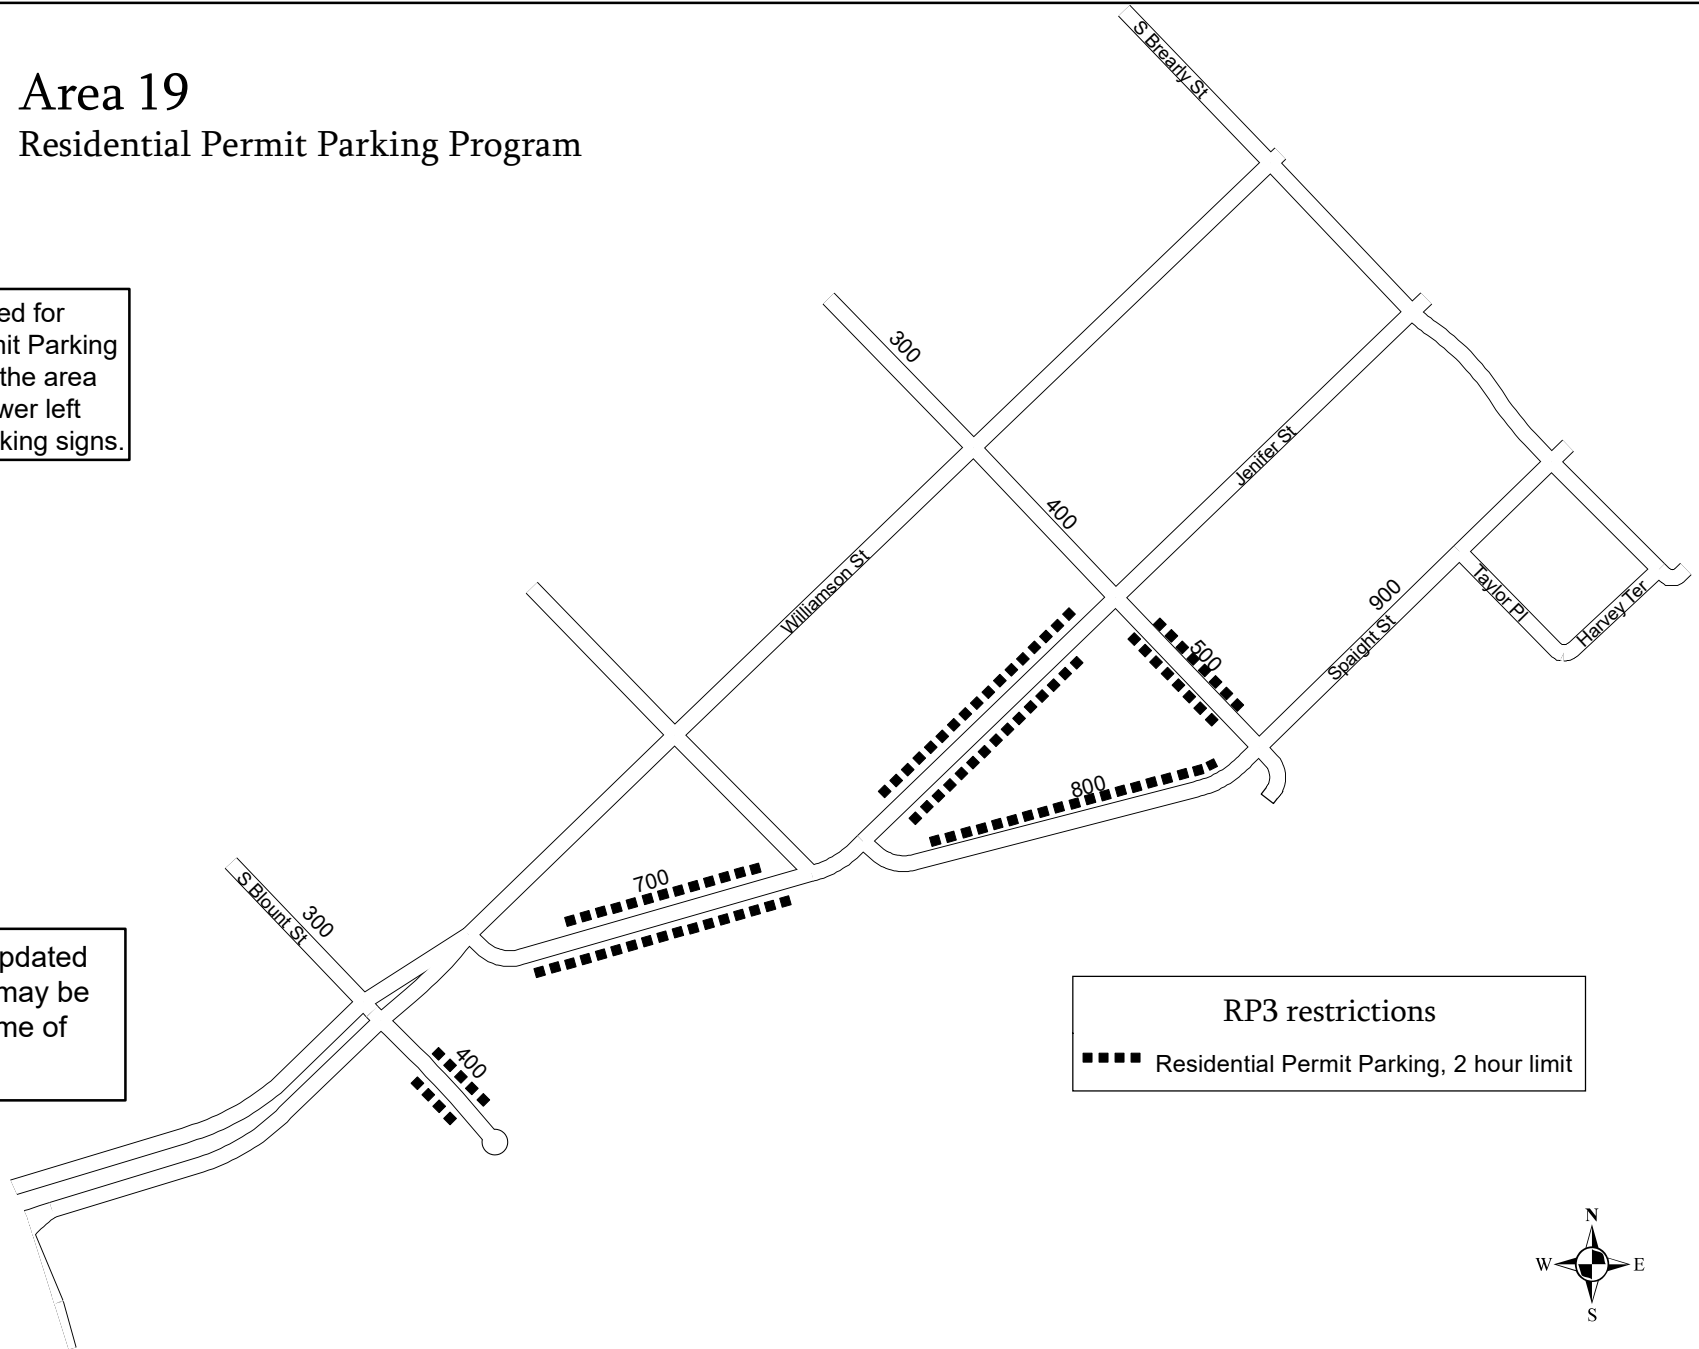

Area 19

Residential Permit Parking Program

Streets designated for Residential Permit Parking are indicated by the area number in the lower left corner of the parking signs.

Area Designation

* This map is updated regularly but may be outdated at time of viewing.

RP3 restrictions
 ■■■■ Residential Permit Parking, 2 hour limit

0 200 Feet

IMPORTANT: RP3 permit applies only when no other restrictions are in effect. This map only shows locations where RP3 parking is permitted, not other restriction in the same area. Parkers must comply with ALL posted parking restrictions. This map is provided for informational purposes only and should not be used to determine RP3 eligibility. For restriction and eligibility information visit <https://www.cityofmadison.com/parking/permits/residential-parking-permits>

Map date: 6/06/2024