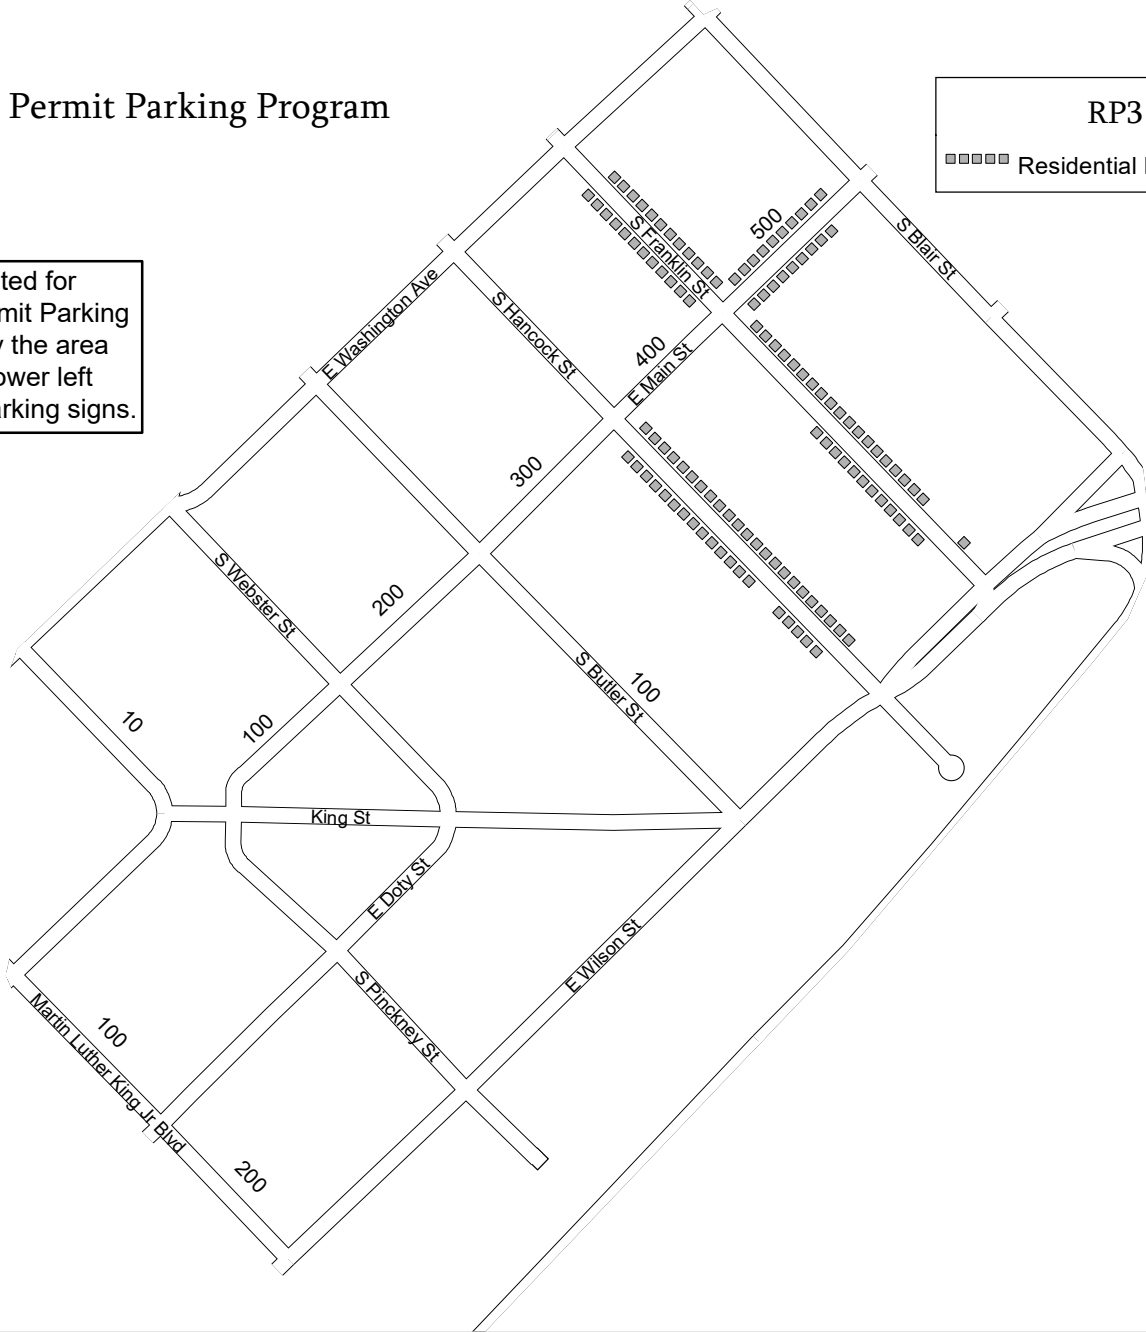

Area 1 Residential Permit Parking Program

Area Designation

Streets designated for Residential Permit Parking are indicated by the area number in the lower left corner of the parking signs.

* This map is updated regularly but may be outdated at time of viewing.

RP3 restrictions
Residential Permit Parking, 1 hour limit

IMPORTANT: RP3 permit applies only when no other restrictions are in effect. This map only shows locations where RP3 parking is permitted, not other restriction in the same area. Parkers must comply with ALL posted parking restrictions. This map is provided for informational purposes only and should not be used to determine RP3 eligibility. For restriction and eligibility information visit <https://www.cityofmadison.com/parking/permits/residential-parking-permits>

0 200 Feet

Map date: 6/05/2024