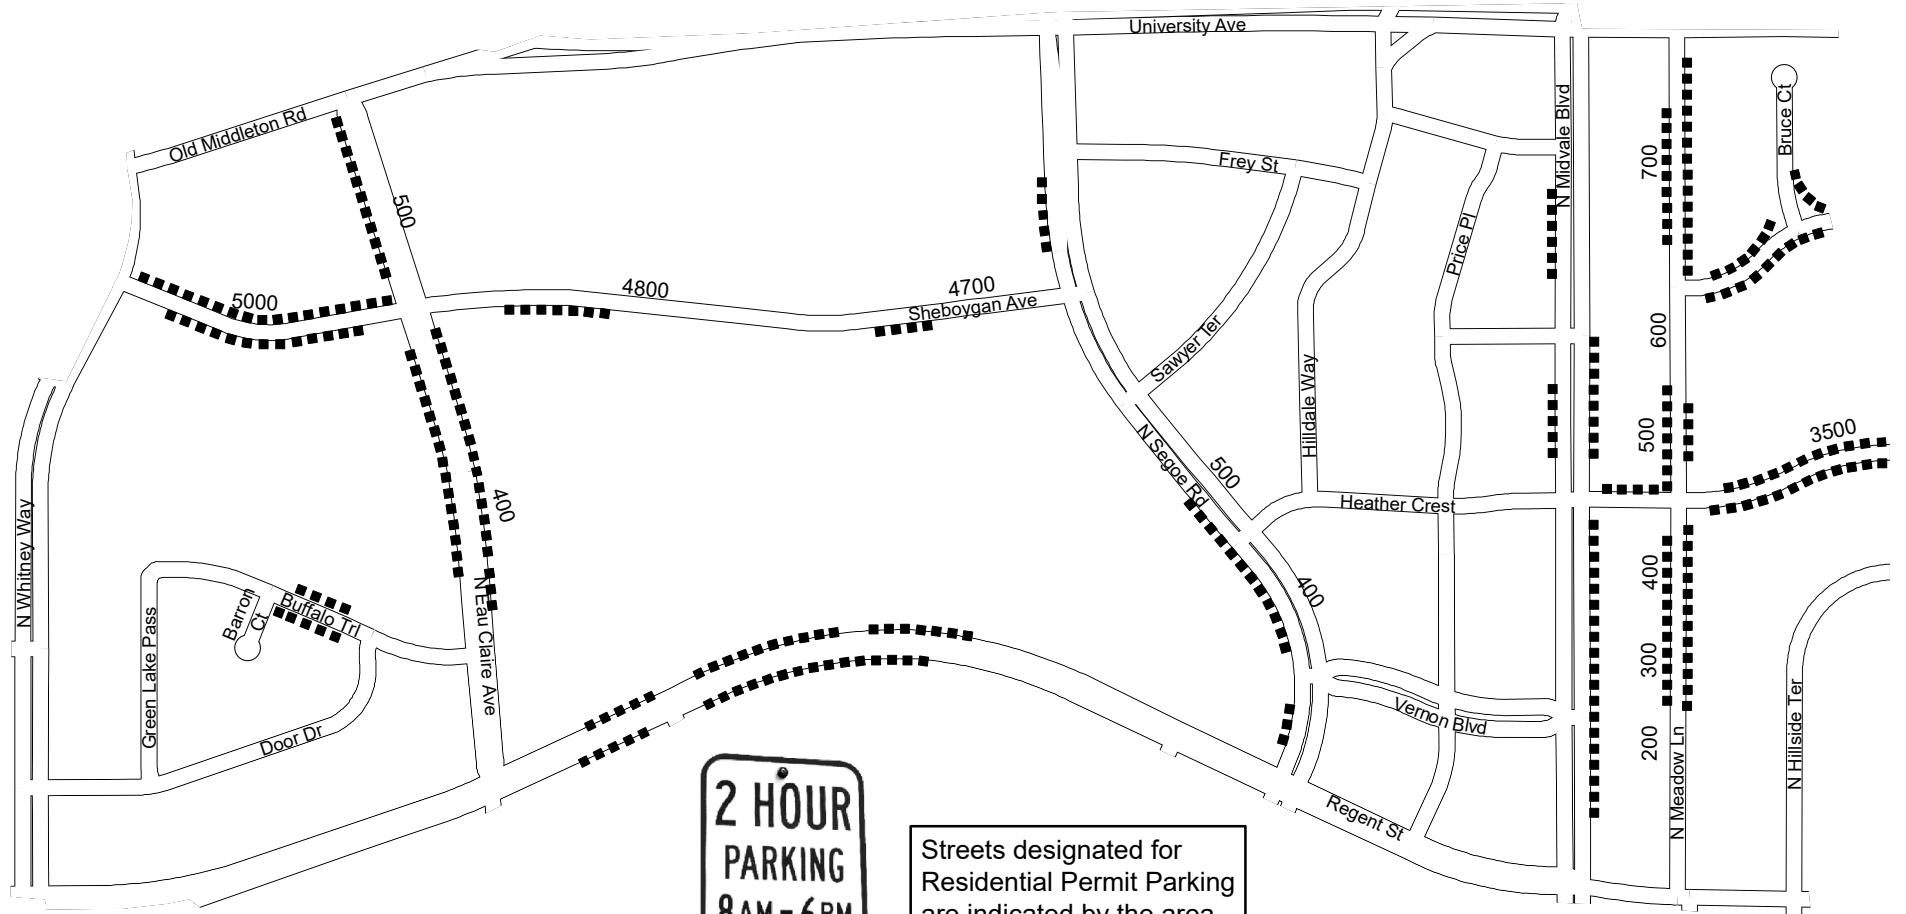

# Area 20

## Residential Permit Parking Program

**RP3 restrictions**  
 ■■■ Residential Permit Parking, 2 hour limit

Streets designated for Residential Permit Parking are indicated by the area number in the lower left corner of the parking signs.

\* This map is updated regularly but may be outdated at time of viewing.

Area Designation

**IMPORTANT:** RP3 permit applies only when no other restrictions are in effect. This map only shows locations where RP3 parking is permitted, not other restriction in the same area. Parkers must comply with ALL posted parking restrictions. This map is provided for informational purposes only and should not be used to determine RP3 eligibility. For restriction and eligibility information visit <https://www.cityofmadison.com/parking/permits/residential-parking-permits>

Map date: 6/06/2024