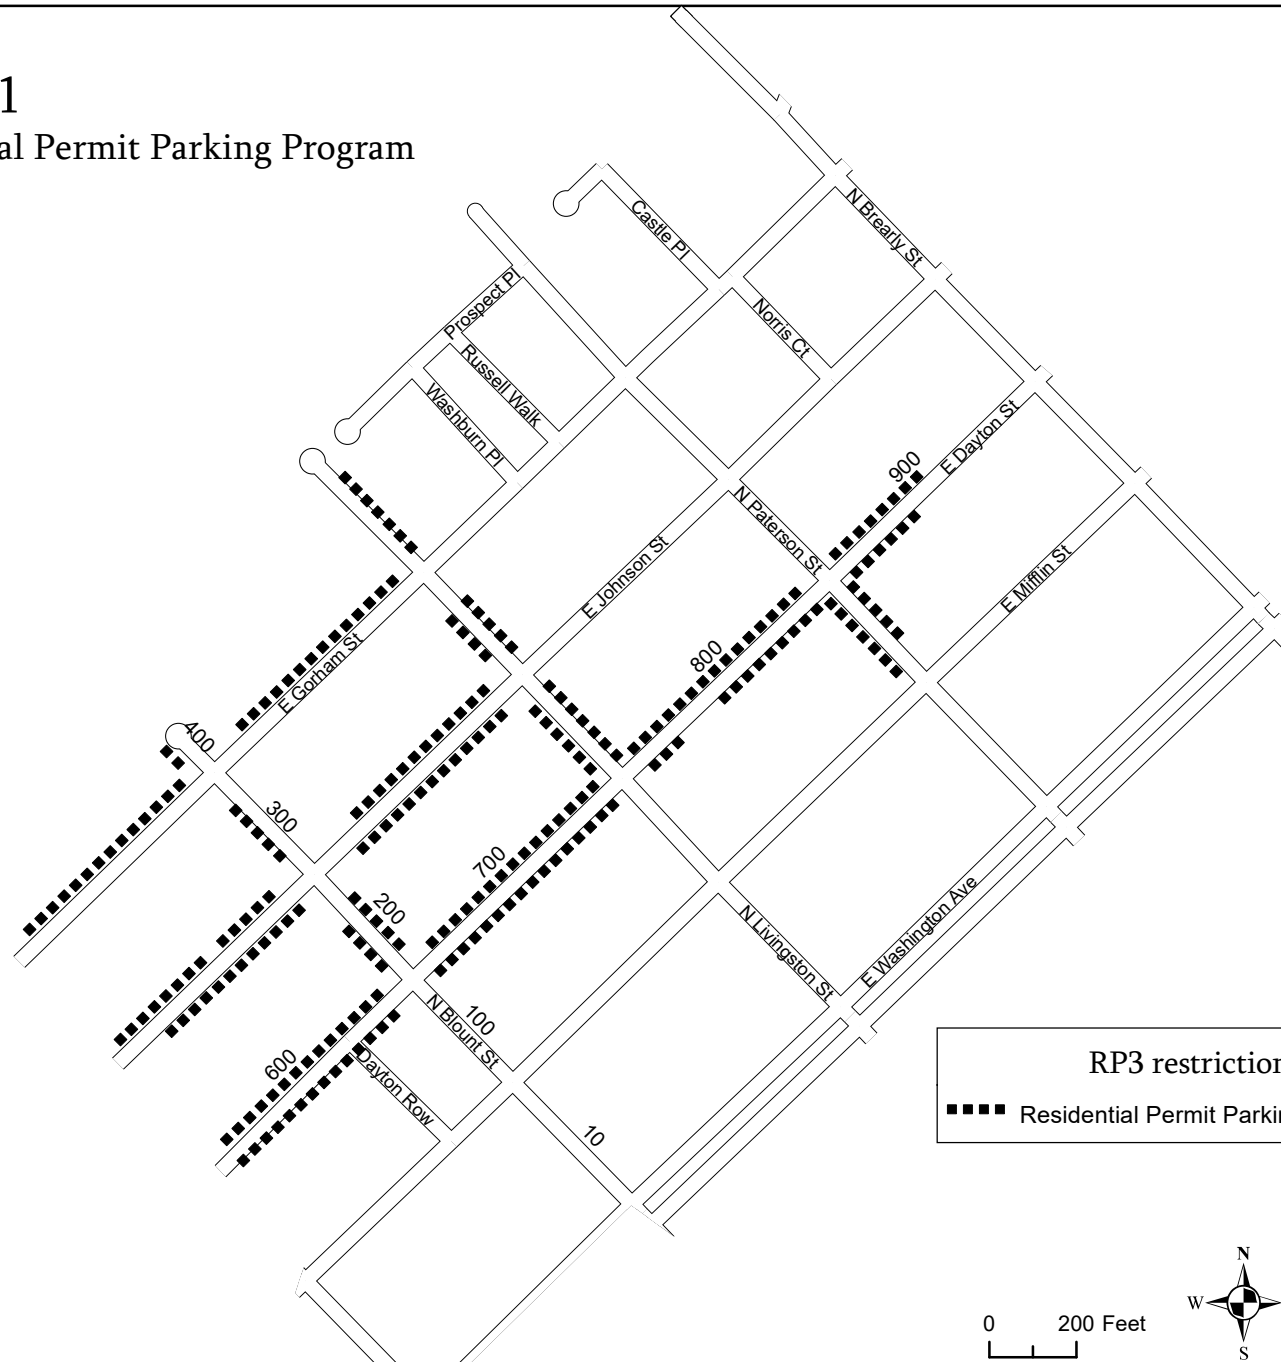

Area 21 Residential Permit Parking Program

Streets designated for Residential Permit Parking are indicated by the area number in the lower left corner of the parking signs.

Area Designation

* This map is updated regularly but may be outdated at time of viewing.

RP3 restrictions
■■■■ Residential Permit Parking, 2 hour limit

0 200 Feet

IMPORTANT: RP3 permit applies only when no other restrictions are in effect. This map only shows locations where RP3 parking is permitted, not other restriction in the same area. Parkers must comply with ALL posted parking restrictions. This map is provided for informational purposes only and should not be used to determine RP3 eligibility. For restriction and eligibility information visit <https://www.cityofmadison.com/parking/permits/residential-parking-permits>