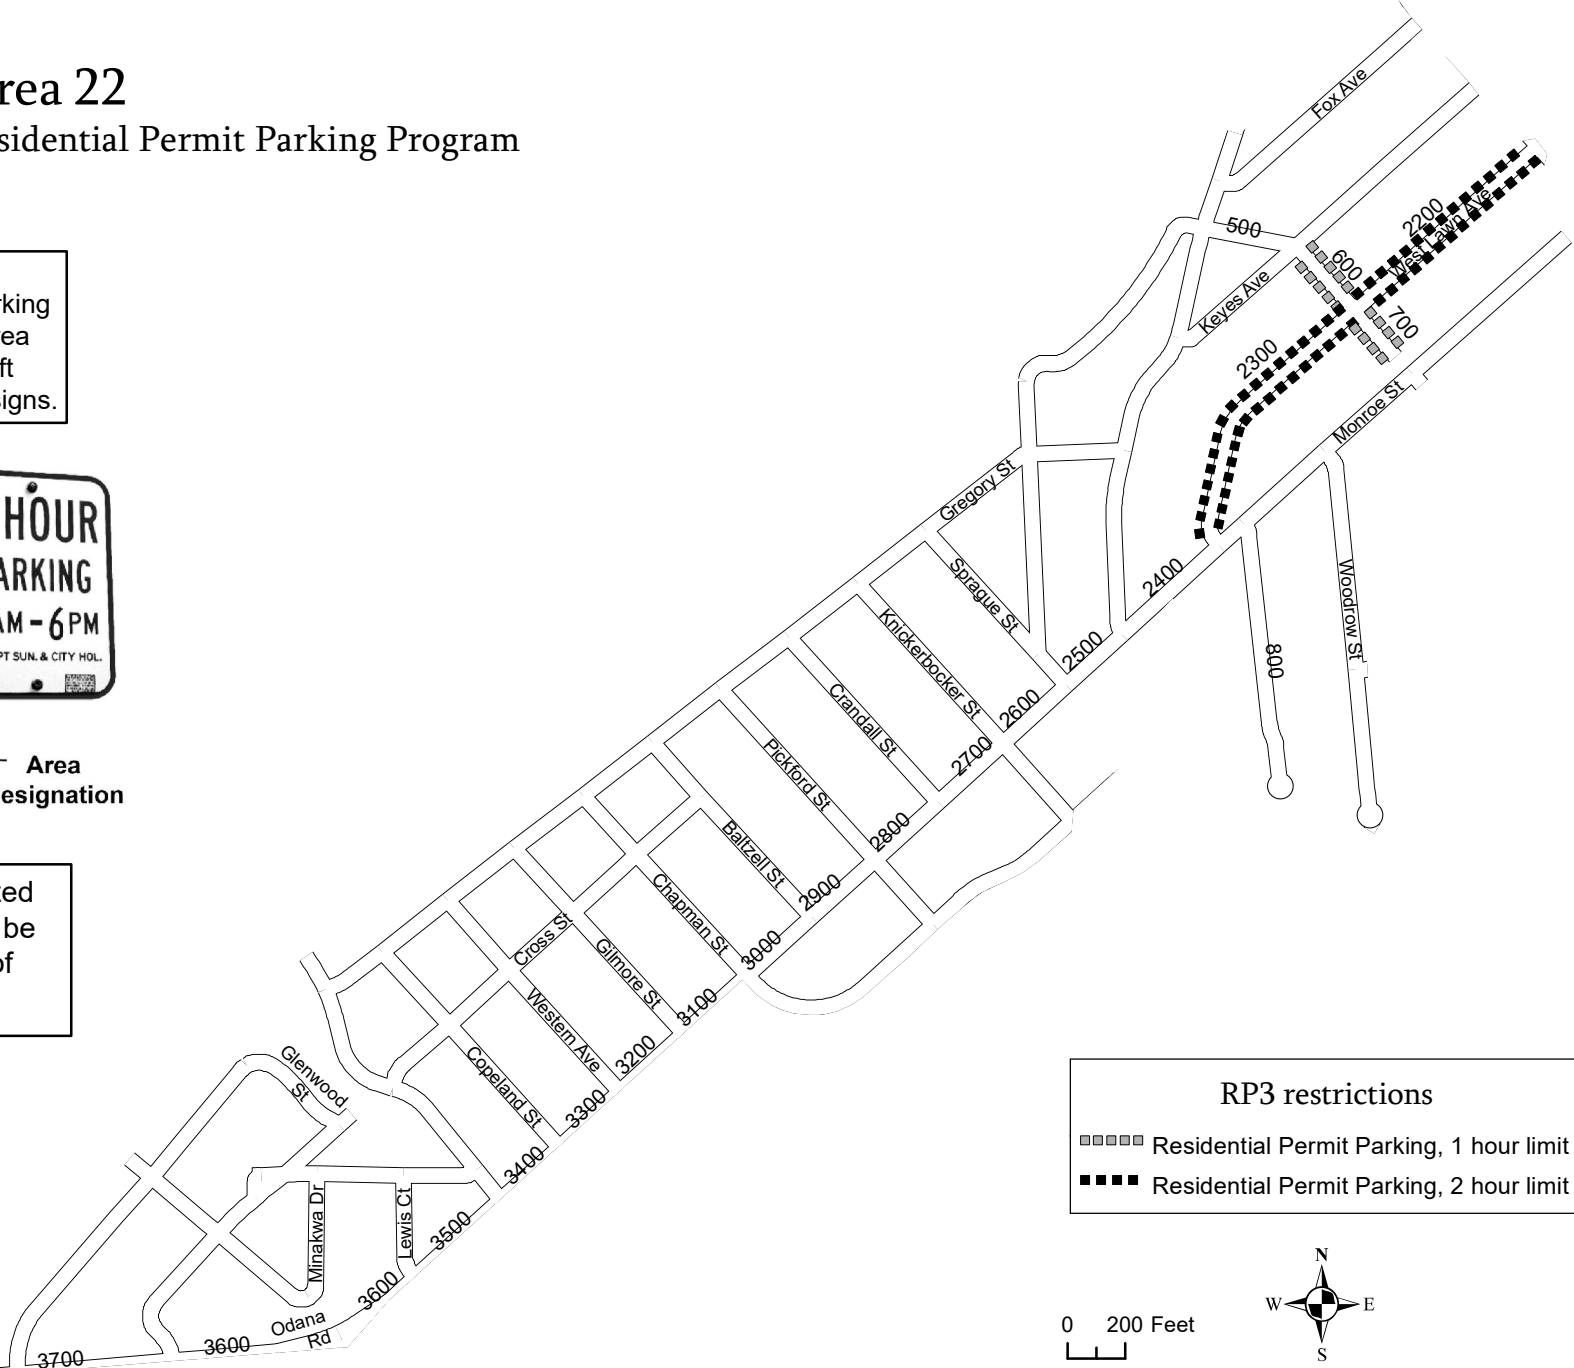

Area 22

Residential Permit Parking Program

Streets designated for Residential Permit Parking are indicated by the area number in the lower left corner of the parking signs.

Area Designation

Area Designation

* This map is updated regularly but may be outdated at time of viewing.

RP3 restrictions

- ▣▣▣▣ Residential Permit Parking, 1 hour limit
- ▣▣▣▣ Residential Permit Parking, 2 hour limit

IMPORTANT: RP3 permit applies only when no other restrictions are in effect. This map only shows locations where RP3 parking is permitted, not other restriction in the same area. Parkers must comply with ALL posted parking restrictions. This map is provided for informational purposes only and should not be used to determine RP3 eligibility. For restriction and eligibility information visit <https://www.cityofmadison.com/parking/permits/residential-parking-permits>