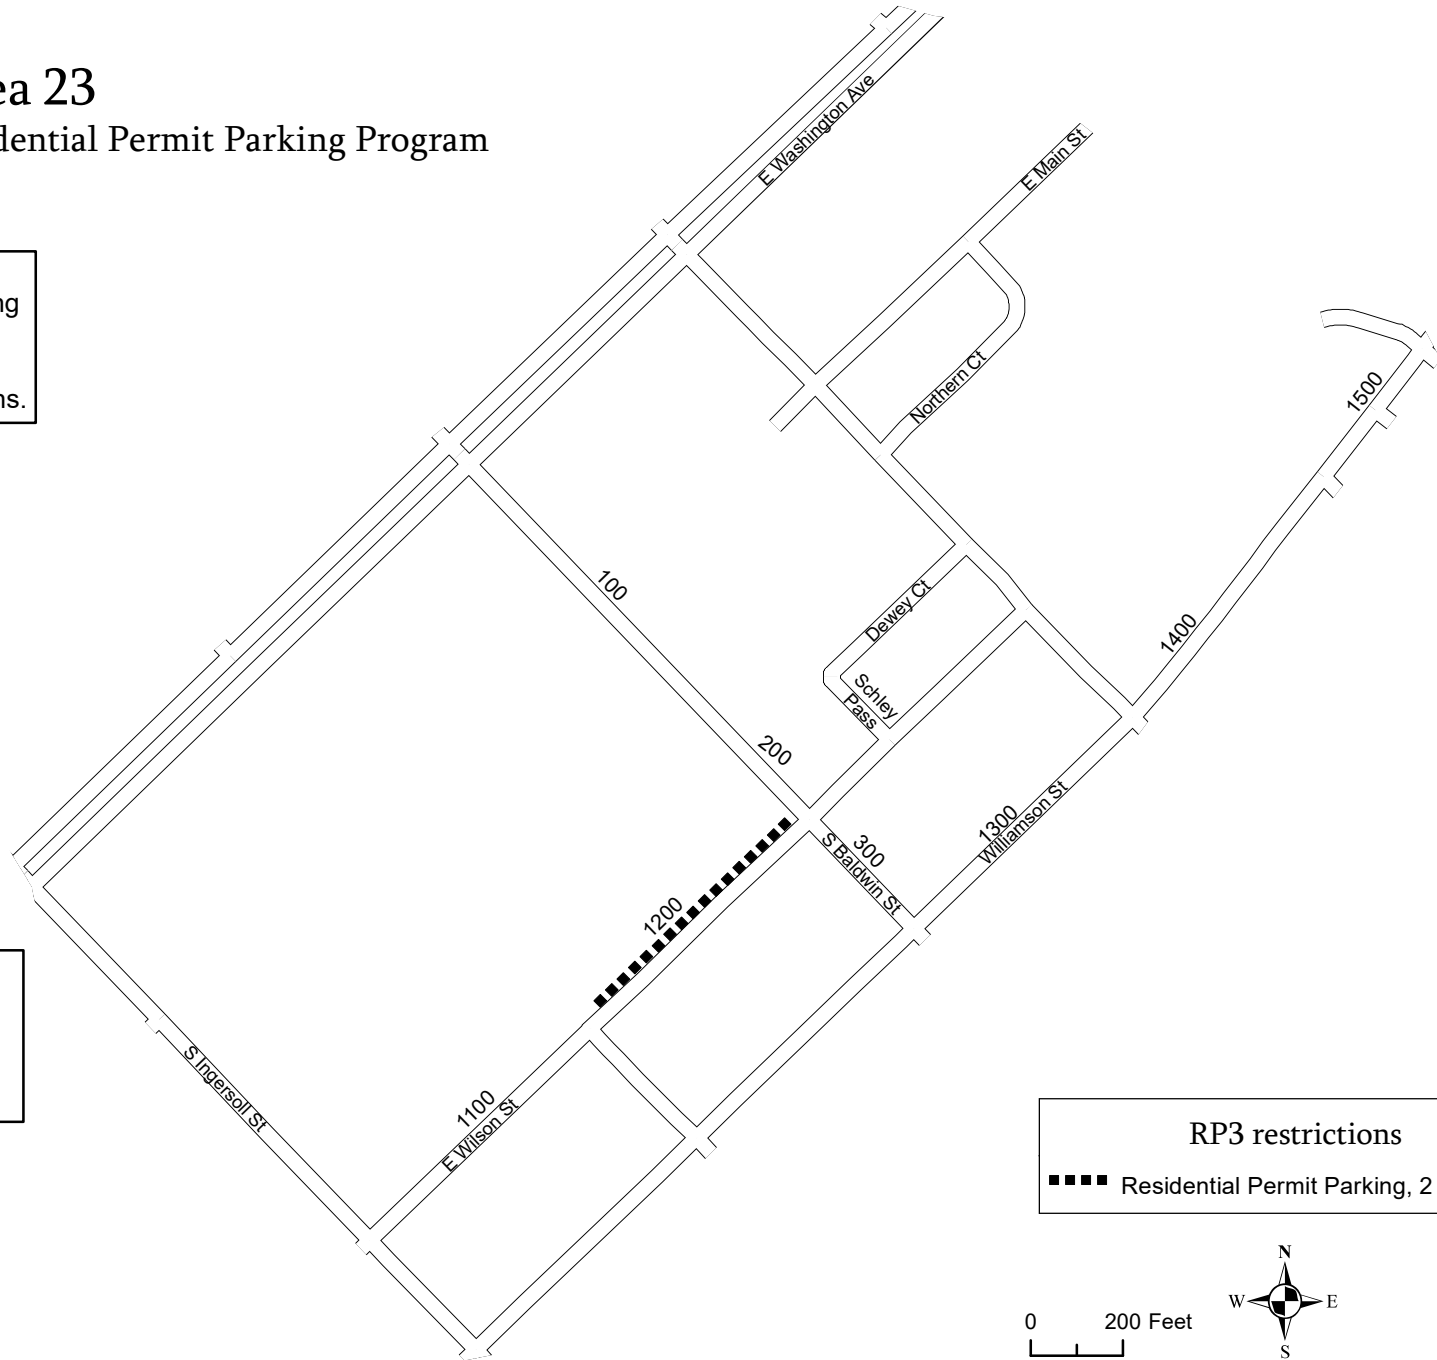

Area 23 Residential Permit Parking Program

Streets designated for Residential Permit Parking are indicated by the area number in the lower left corner of the parking signs.

Area Designation

* This map is updated regularly but may be outdated at time of viewing.

RP3 restrictions
■■■■ Residential Permit Parking, 2 hour limit

0 200 Feet

IMPORTANT: RP3 permit applies only when no other restrictions are in effect. This map only shows locations where RP3 parking is permitted, not other restriction in the same area. Parkers must comply with ALL posted parking restrictions. This map is provided for informational purposes only and should not be used to determine RP3 eligibility.