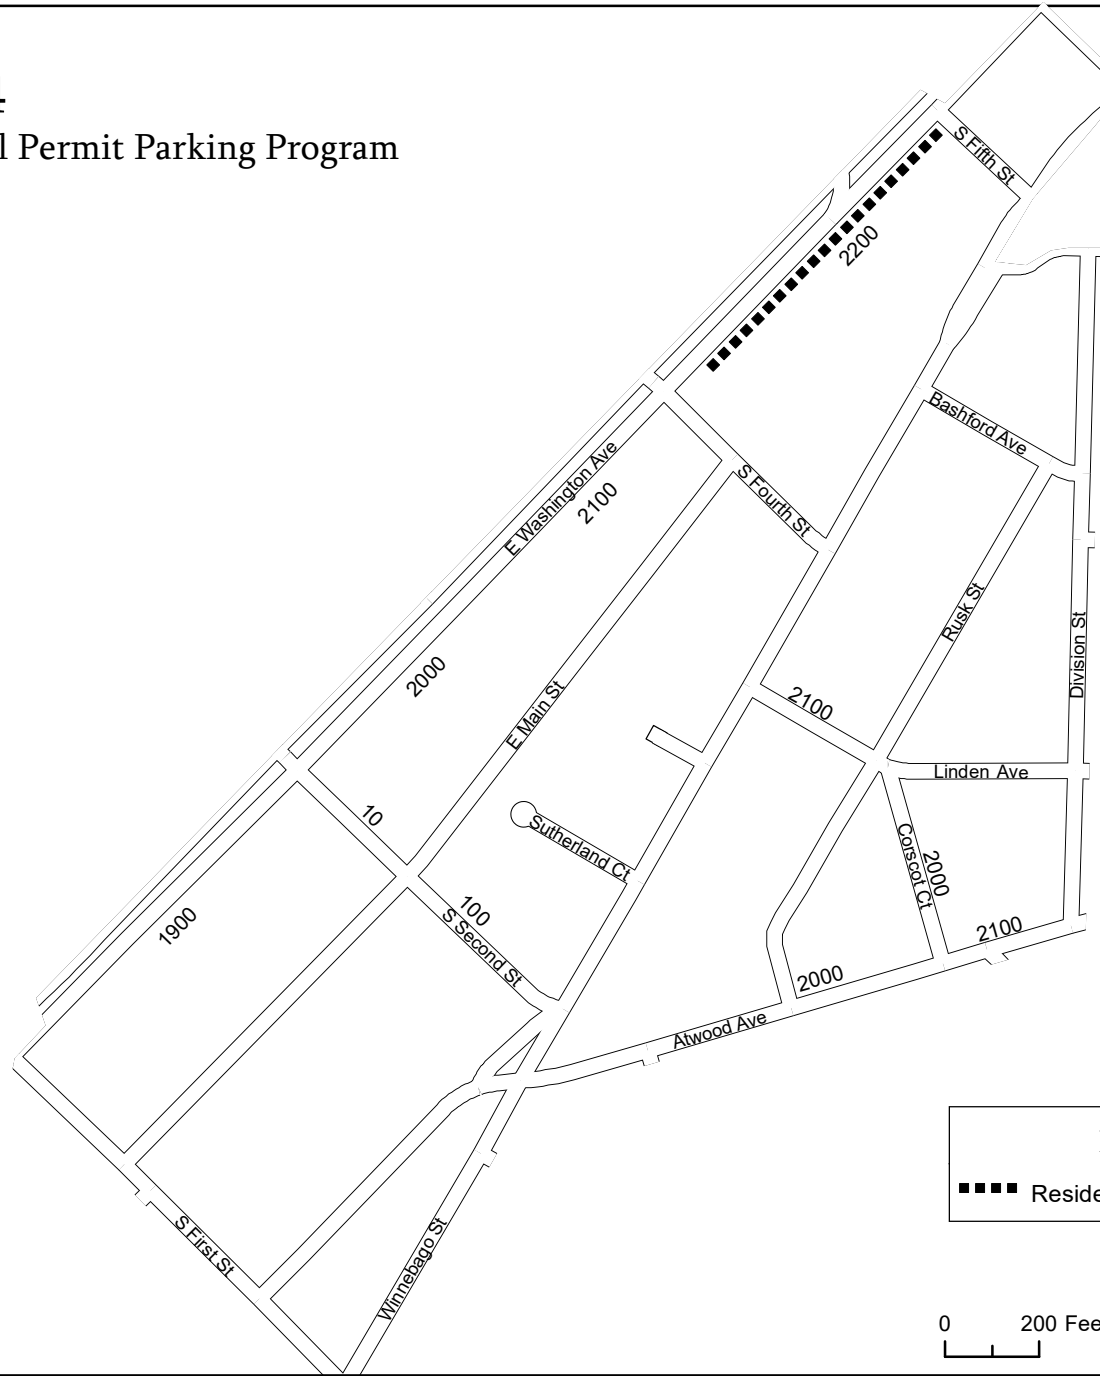

Area 24

Residential Permit Parking Program

Streets designated for Residential Permit Parking are indicated by the area number in the lower left corner of the parking signs.

Area Designation

* This map is updated regularly but may be outdated at time of viewing.

RP3 restrictions
 ■■■ Residential Permit Parking, 2 hour limit

IMPORTANT: RP3 permit applies only when no other restrictions are in effect. This map only shows locations where RP3 parking is permitted, not other restriction in the same area. Parkers must comply with ALL posted parking restrictions. This map is provided for informational purposes only and should not be used to determine RP3 eligibility. For restriction and eligibility information visit <https://www.cityofmadison.com/parking/permits/residential-parking-permits>