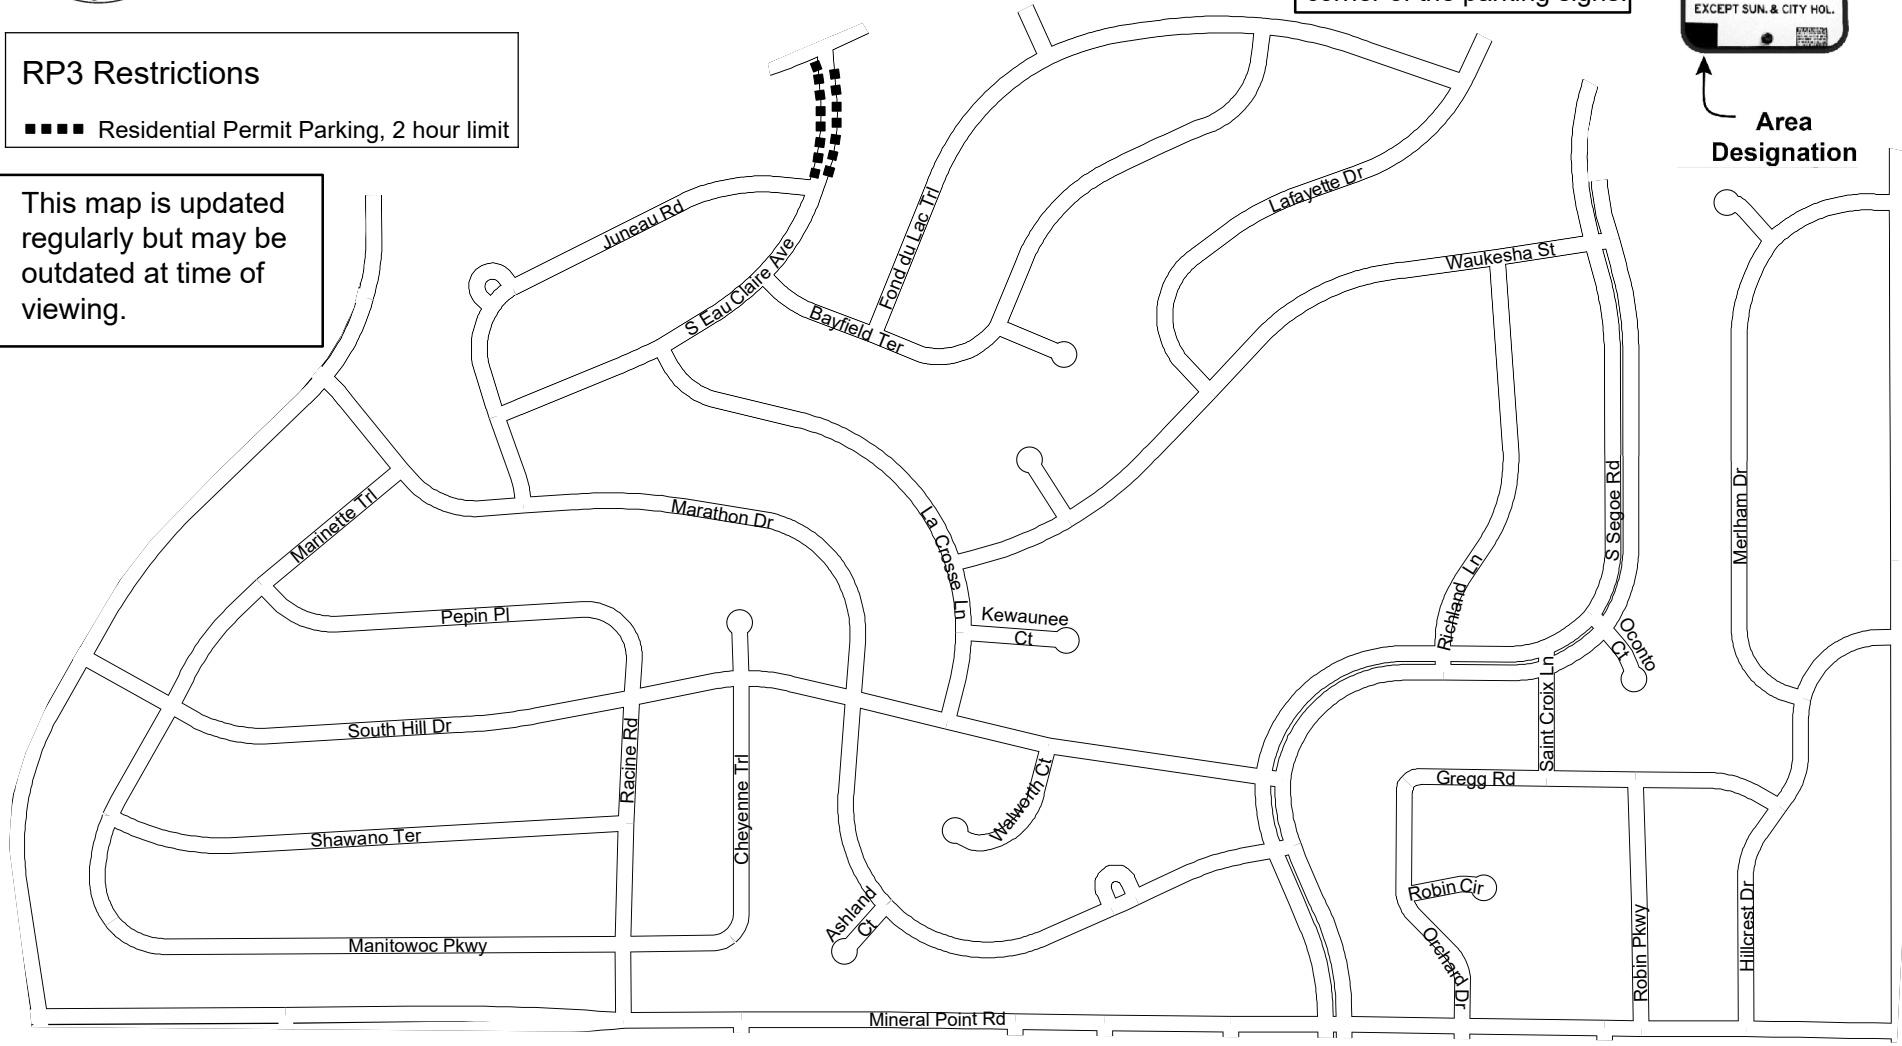

# Area 25 Residential Permit Parking Program

### RP3 Restrictions

■■■■ Residential Permit Parking, 2 hour limit

This map is updated regularly but may be outdated at time of viewing.

Streets designated for Residential Permit Parking are indicated by the area number in the lower left corner of the parking signs.

Area Designation

**IMPORTANT:** RP3 permit applies only when no other restrictions are in effect. This map only shows locations where RP3 parking is permitted, not other restriction in the same area. Parkers must comply with ALL posted parking restrictions. This map is provided for informational purposes only and should not be used to determine RP3 eligibility.  
For restriction and eligibility information visit <https://www.cityofmadison.com/parking/permits/residential-parking-permits>

Map date: 6/06/2024